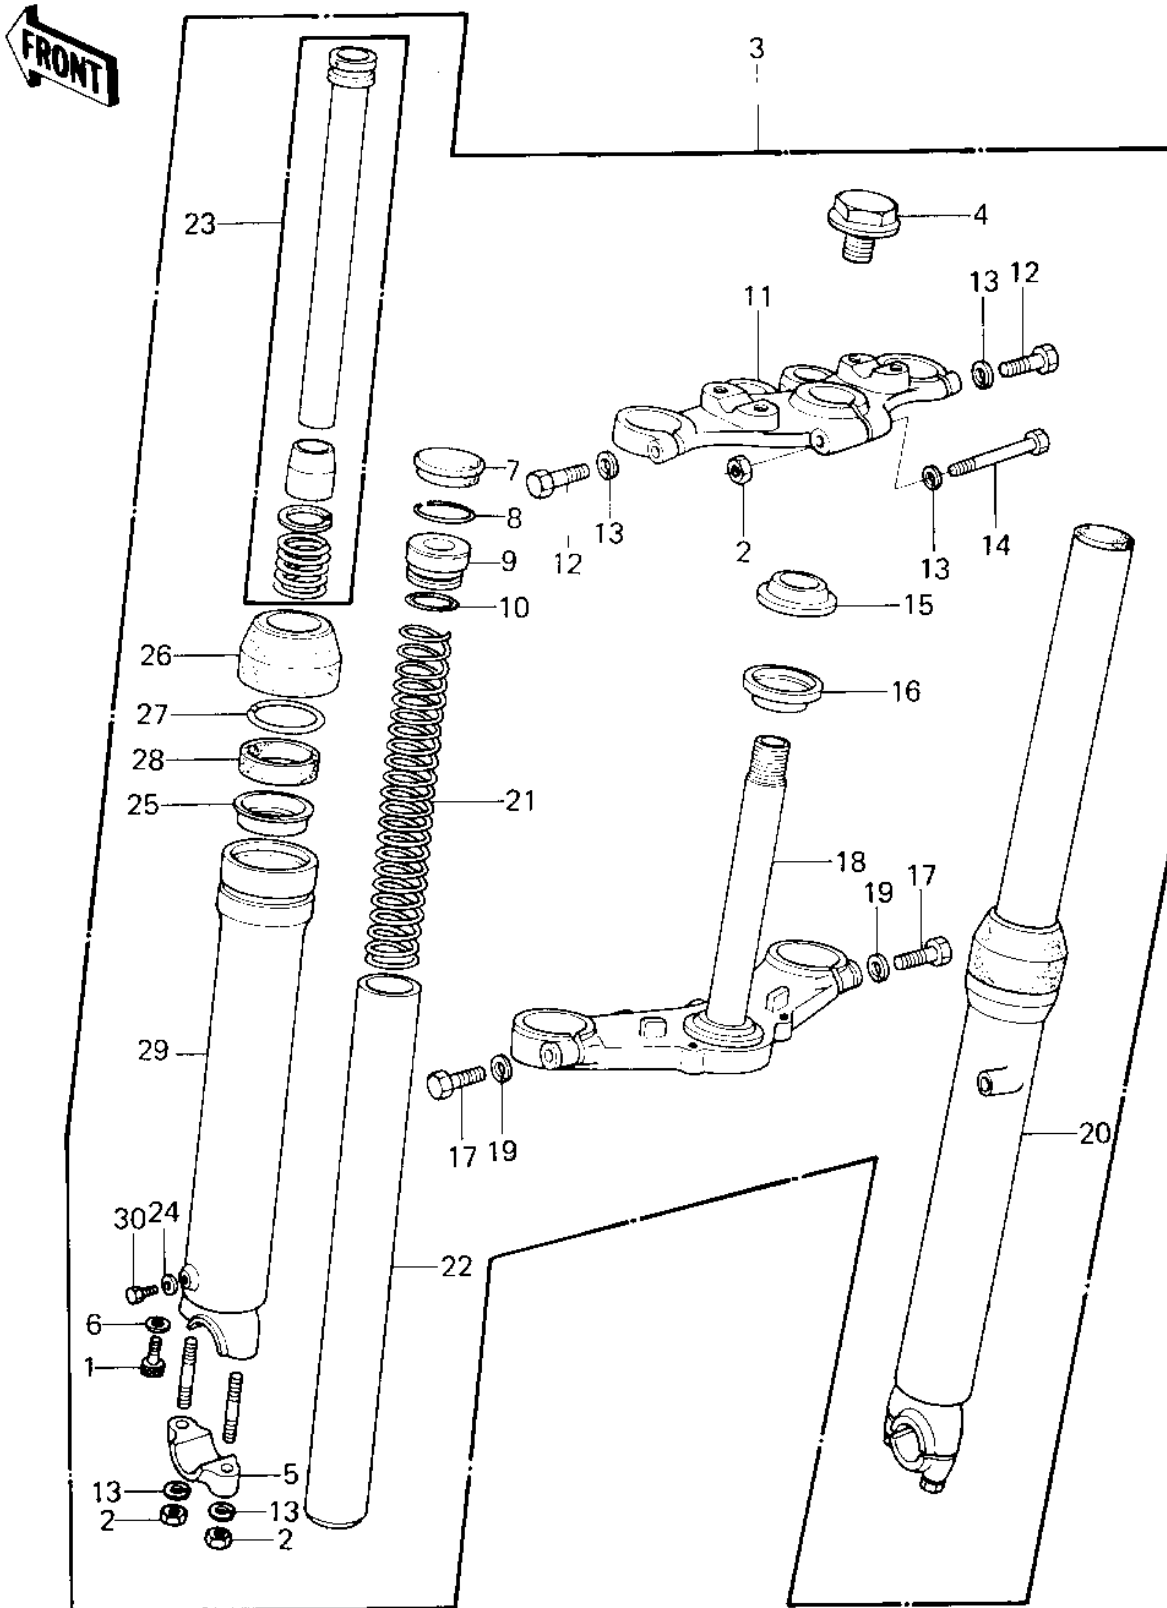

1981 KE125 PARTS DIAGRAM

FRONT FORK ('80-'81 A7/A8)

1981 KE125 PARTS LIST

FRONT FORK ('80-'81 A7/A8)

ITEM NAME	PART NUMBER	QUANTITY
BOLT,FORK CYLINDER (Ref # 1)	44041-078	1
NUT,LOCK,8MM (Ref # 2)	92015-1124	1
FORK-FRONT (Ref # 3)	44001-1230	2
BOLT,STEERING STEM HE (Ref # 4)	92001-1741	1
HOLDER,FRONT AXLE (Ref # 5)	44063-009	1
GASKET,FORK CYL BOLT (Ref # 6)	44045-051	1
CAP,RUBBER,FORK TOP (Ref # 7)	11012-1119	1
CIRCLIP (Ref # 8)	44044-023	1
GUIDE,SPRING (Ref # 9)	44029-022	1
"O" RING (Ref # 10)	44046-025	1
HEAD,STEERING STEM (Ref # 11)	44039-1030	1
BOLT,HEX HEAD,8X40 (Ref # 12)	92001-1063	1
WASHER SPRING 8MM (Ref # 13)	461F0800	1
BOLT,HEX HEAD,8X55 (Ref # 14)	92001-1064	1
CONE STERNG BERG LOW (Ref # 15)	92047-010	1
SEAL,STEERING STEM (Ref # 16)	44010-027	1
BOLT,HEX HEAD 10X35 (Ref # 17)	92001-1252	1
STEM,STEERING (Ref # 18)	44037-1042	1
WASHER SPRING 10MM (Ref # 19)	461F1000	1
TUBE,RH,FORK OUTER (Ref # 20)	44006-1045	1
SPRING,FORK (Ref # 21)	44026-1049	1
TUBE,FRONT INNER (Ref # 22)	44013-1033	1
CYLINDER-FORK (Ref # 23)	44022-1037	1
GASKET,DRAIN PLUG (Ref # 24)	44045-047	1
SPACER,OUTER TUBE (Ref # 25)	92026-1073	1
DUST SHIELD,FORK (Ref # 26)	44010-026	1
CIRCLIP,45MM (Ref # 27)	44044-020	1
OIL SEAL,FORK (Ref # 28)	44009-018	1
TUBE,LH,FORK OUTER (Ref # 29)	44005-1045	1

1981 KE125 PARTS LIST

FRONT FORK ('80-'81 A7/A8)

ITEM NAME	PART NUMBER	QUANTITY
BOLT HEX HEAD 6X8 (Ref # 30)	110B0608	1