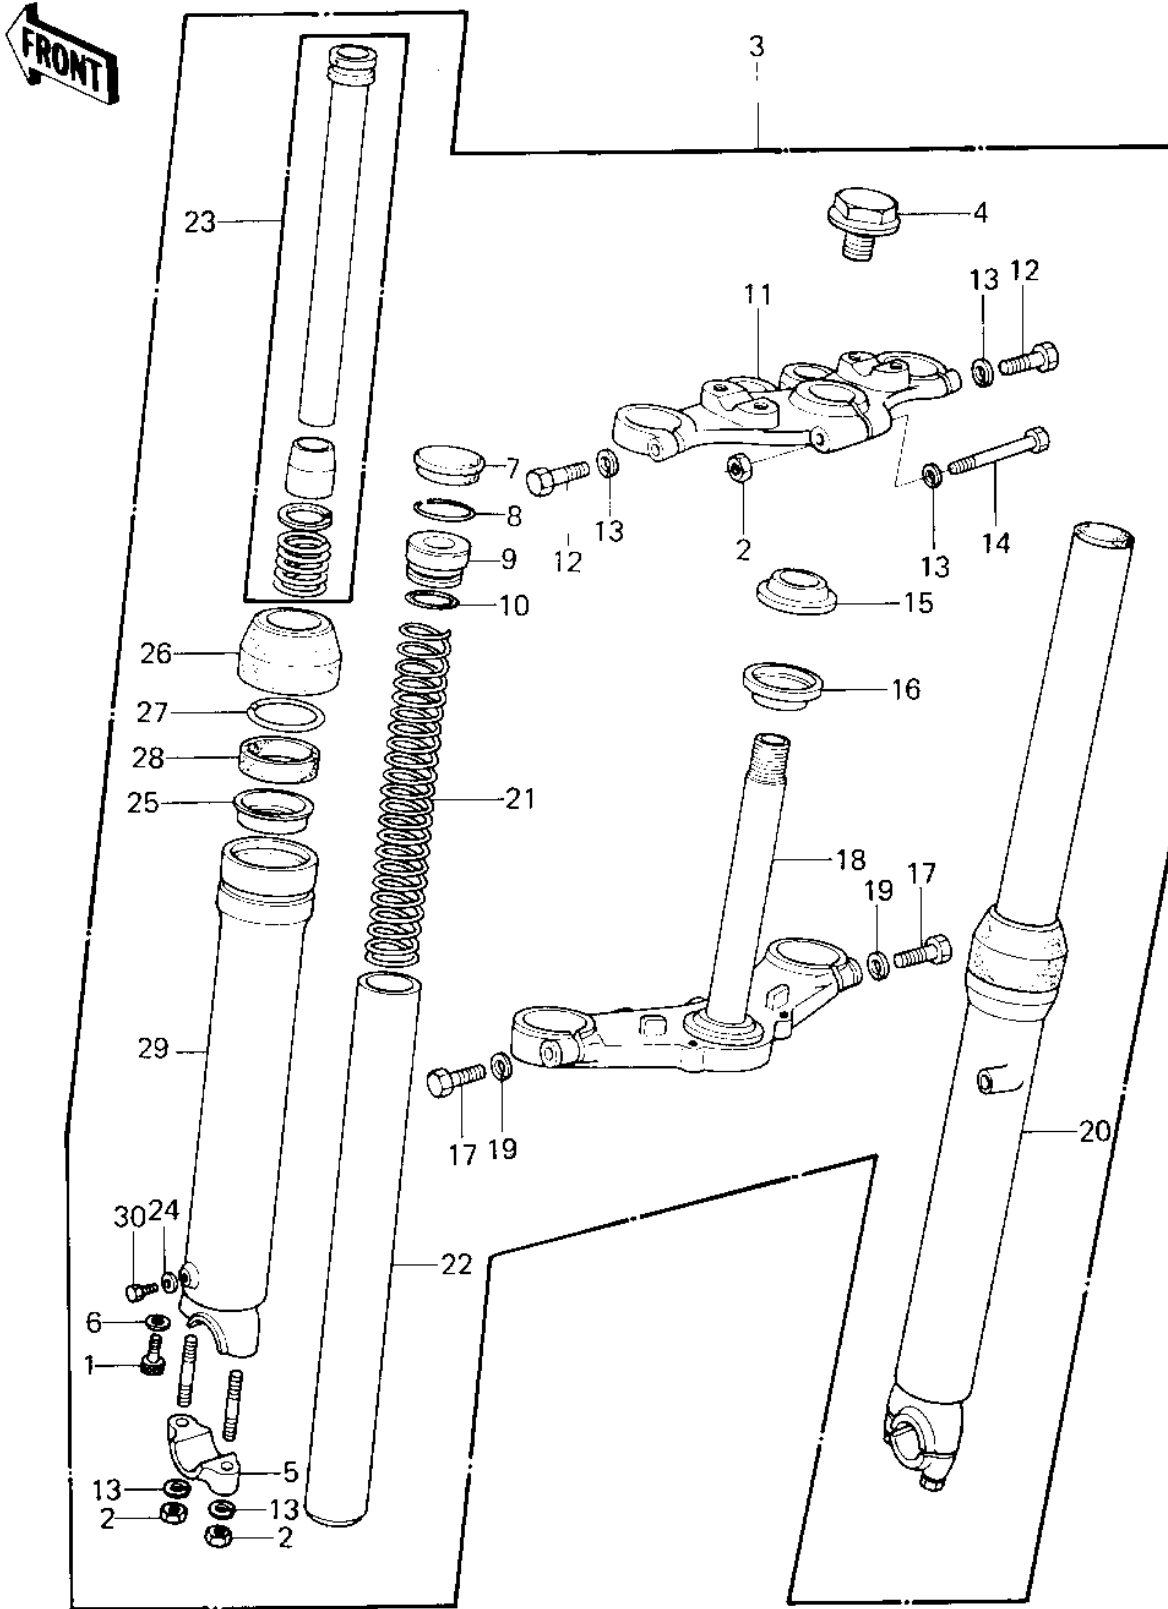

# 1981 KE125 PARTS DIAGRAM

FRONT FORK ('80-'81 A7/A8)

# 1981 KE125 PARTS LIST

## FRONT FORK ('80-'81 A7/A8)

ITEM NAME	PART NUMBER	QUANTITY
BOLT,FORK CYLINDER (Ref # 1)	44041-078	1
NUT,LOCK,8MM (Ref # 2)	92015-1124	1
FORK-FRONT (Ref # 3)	44001-1230	1
FORK-FRONT (Ref # 3)	44001-1230	1
BOLT,STEERING STEM HE (Ref # 4)	92001-1741	1
HOLDER,FRONT AXLE (Ref # 5)	44063-009	1
GASKET,FORK CYL BOLT (Ref # 6)	44045-051	1
CAP,RUBBER,FORK TOP (Ref # 7)	11012-1119	1
CIRCLIP (Ref # 8)	44044-023	1
GUIDE,SPRING (Ref # 9)	44029-022	1
"O" RING (Ref # 10)	44046-025	1
HEAD,STEERING STEM (Ref # 11)	44039-1030	1
BOLT,HEX HEAD,8X40 (Ref # 12)	92001-1063	1
WASHER SPRING 8MM (Ref # 13)	461F0800	1
BOLT,HEX HEAD,8X55 (Ref # 14)	92001-1064	1
CONE STERNG BERG LOW (Ref # 15)	92047-010	1
SEAL,STEERING STEM (Ref # 16)	44010-027	1
BOLT,HEX HEAD 10X35 (Ref # 17)	92001-1252	1
STEM,STEERING (Ref # 18)	44037-1042	1
WASHER SPRING 10MM (Ref # 19)	461F1000	1
TUBE,RH,FORK OUTER (Ref # 20)	44006-1045	1
SPRING,FORK (Ref # 21)	44026-1049	1
TUBE,FRONT INNER (Ref # 22)	44013-1033	1
CYLINDER-FORK (Ref # 23)	44022-1037	1
GASKET,DRAIN PLUG (Ref # 24)	44045-047	1
SPACER,OUTER TUBE (Ref # 25)	92026-1073	1
DUST SHIELD,FORK (Ref # 26)	44010-026	1
CIRCLIP,45MM (Ref # 27)	44044-020	1
OIL SEAL,FORK (Ref # 28)	44009-018	1

# 1981 KE125 PARTS LIST

FRONT FORK ('80-'81 A7/A8)

ITEM NAME	PART NUMBER	QUANTITY
TUBE,LH,FORK OUTER (Ref # 29)	44005-1045	1
BOLT HEX HEAD 6X8 (Ref # 30)	110B0608	1