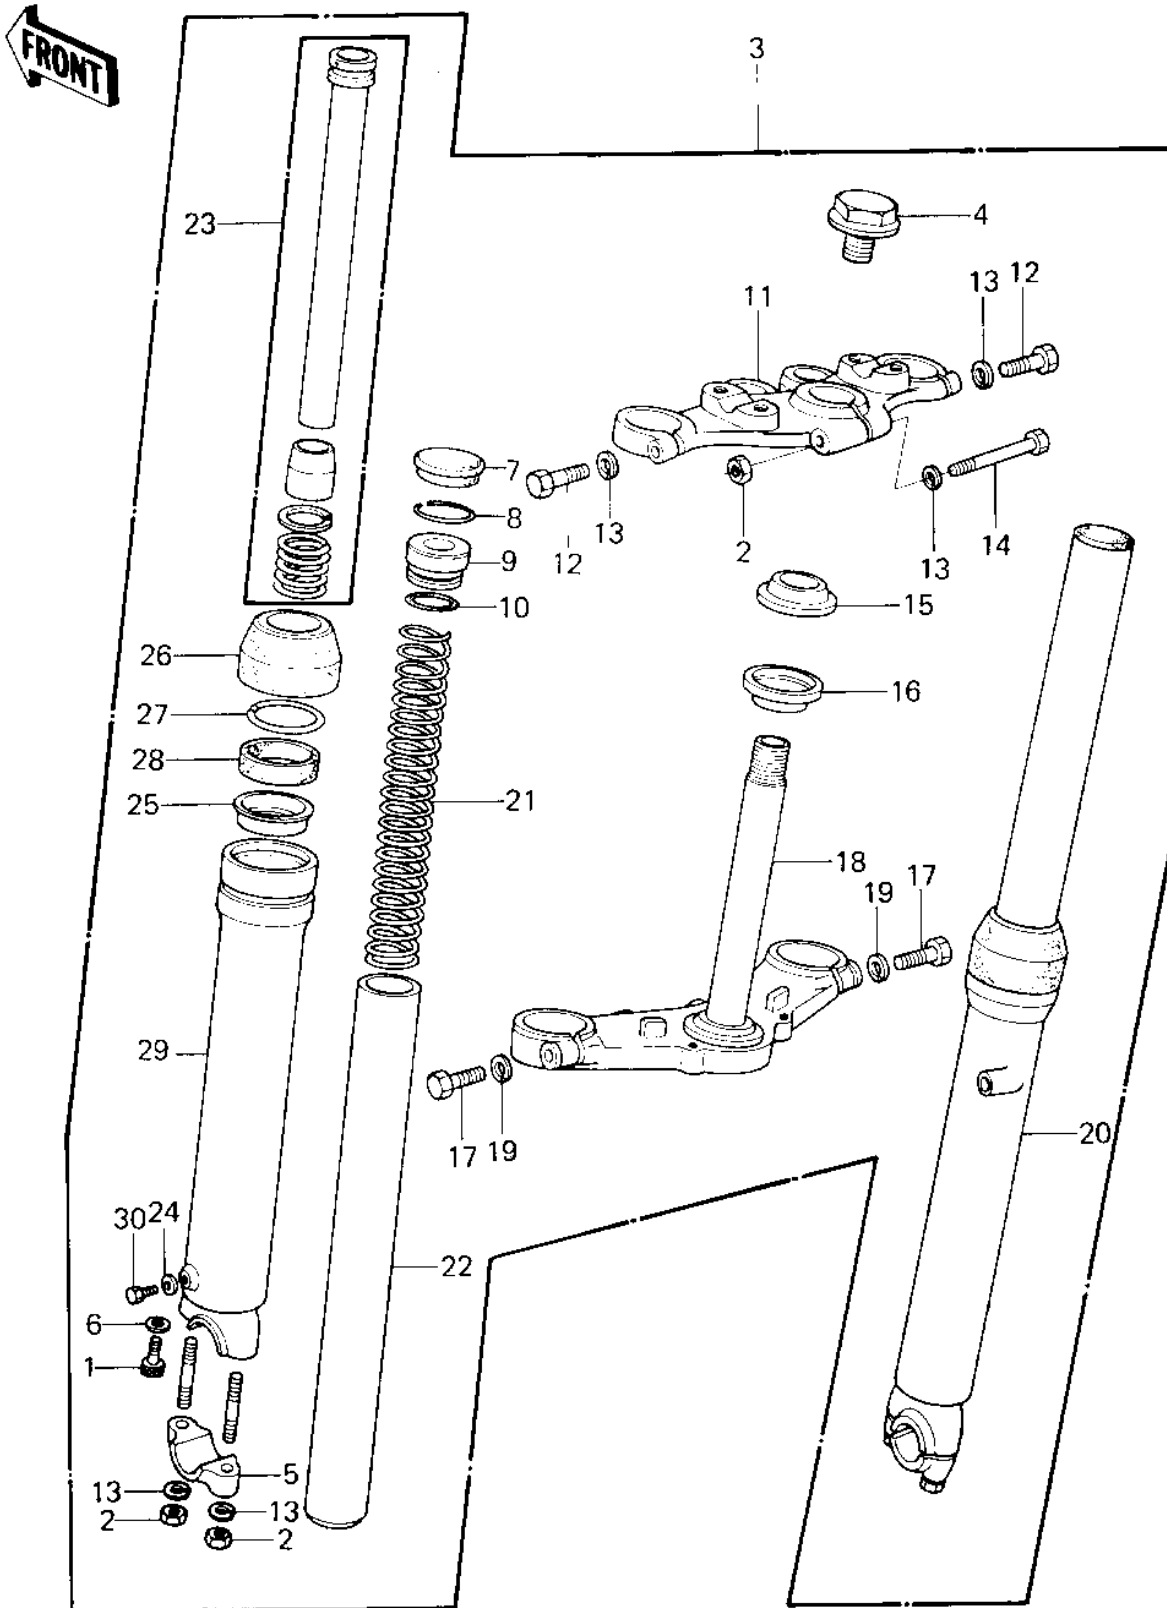

1980 KE125 PARTS DIAGRAM

FRONT FORK ('80-'81 A7/A8)

1980 KE125 PARTS LIST

FRONT FORK ('80-'81 A7/A8)

ITEM NAME	PART NUMBER	QUANTITY
BOLT,FORK CYLINDER (Ref # 1)	44041-078	1
NUT,LOCK,8MM (Ref # 2)	92015-1124	1
FORK-FRONT (Ref # 3)	44001-1230	2
BOLT,STEERING STEM HE (Ref # 4)	92001-1741	1
HOLDER,FRONT AXLE (Ref # 5)	44063-009	1
GASKET,FORK CYL BOLT (Ref # 6)	44045-051	1
CAP,RUBBER,FORK TOP (Ref # 7)	11012-1119	1
CIRCLIP (Ref # 8)	44044-023	1
GUIDE,SPRING (Ref # 9)	44029-022	1
"O" RING (Ref # 10)	44046-025	1
HEAD,STEERING STEM (Ref # 11)	44039-1030	1
BOLT,HEX HEAD,8X40 (Ref # 12)	92001-1063	1
WASHER SPRING 8MM (Ref # 13)	461F0800	1
BOLT,HEX HEAD,8X55 (Ref # 14)	92001-1064	1
CONE STERNG BERG LOW (Ref # 15)	92047-010	1
SEAL,STEERING STEM (Ref # 16)	44010-027	1
BOLT,HEX HEAD 10X35 (Ref # 17)	92001-1252	1
STEM,STEERING (Ref # 18)	44037-1042	1
WASHER SPRING 10MM (Ref # 19)	461F1000	1
TUBE,RH,FORK OUTER (Ref # 20)	44006-1045	1
SPRING,FORK (Ref # 21)	44026-1049	1
TUBE,FRONT INNER (Ref # 22)	44013-1033	1
CYLINDER-FORK (Ref # 23)	44022-1037	1
GASKET,DRAIN PLUG (Ref # 24)	44045-047	1
SPACER,OUTER TUBE (Ref # 25)	92026-1073	1
DUST SHIELD,FORK (Ref # 26)	44010-026	1
CIRCLIP,45MM (Ref # 27)	44044-020	1
OIL SEAL,FORK (Ref # 28)	44009-018	1
TUBE,LH,FORK OUTER (Ref # 29)	44005-1045	1

1980 KE125 PARTS LIST

FRONT FORK ('80-'81 A7/A8)

ITEM NAME	PART NUMBER	QUANTITY
BOLT HEX HEAD 6X8 (Ref # 30)	110B0608	1