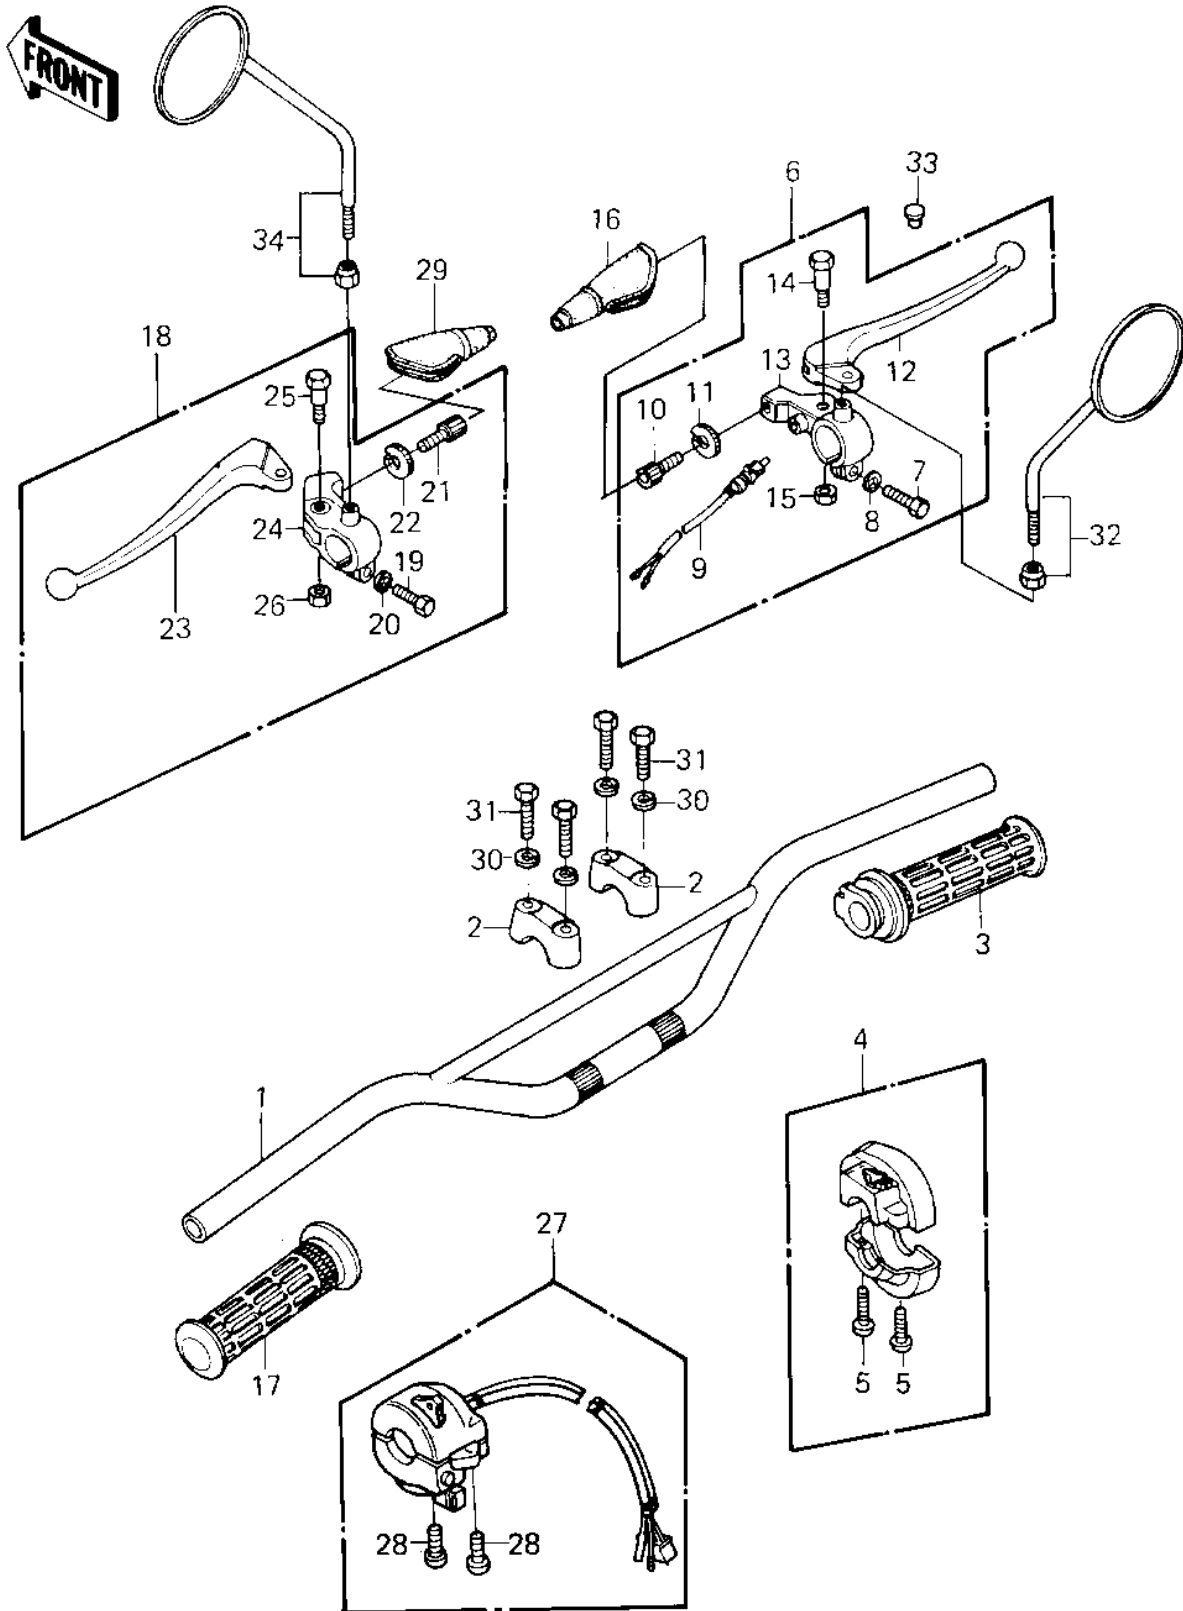

## 1981 KE125 PARTS DIAGRAM

HANDLEBAR ('80-'81 A7/A8)

## 1981 KE125 PARTS LIST

HANDLEBAR ('80-'81 A7/A8)

ITEM NAME	PART NUMBER	QUANTITY
HANDLEBAR (Ref # 1)	46004-033	1
HOLDER,HANDLEBAR (Ref # 2)	46012-014	1
GRIP ASSY,THROTTLE (Ref # 3)	46019-1005	1
HOUSING ASSY,CONT,R.H (Ref # 4)	46091-1041	1
SCREW PAN HEAD 5X18 (Ref # 5)	220B0518	1
LEVER ASSY,FRONT BRK (Ref # 6)	46021-029	1
LEVER ASSY,FRNT BRAKE (Ref # 6)	46021-031	1
BOLT HEX HEAD 6X25 (Ref # 7)	110N0625	2
WASHER PLAIN 6MM (Ref # 8)	410B0600	2
SWITCH-FR. BRAKE LAMP (Ref # 9)	27021-004	1
SCREW,CABLE ADJUST (Ref # 10)	46055-010	1
SCREW CABLE ADJUST (Ref # 10)	46055-003	2
NUT-LOCK (Ref # 11)	46056-005	2
LEVER FRONT BRAKE (Ref # 12)	46058-004	1
HOLDER-FR BRK LEV,BLK (Ref # 13)	46060-009-21	1
BOLT,HEX HEAD,5X22 (Ref # 14)	92007-046	2
NUT-LOCK,5MM (Ref # 15)	92019-014	2
BOOTS,LEVER HOLDER (Ref # 16)	49006-1017	2
GRIP,L.H. (Ref # 17)	46075-1004	1
LEVER ASSY,CLUTCH (Ref # 18)	46076-044	1
LEVER-CLUTCH (Ref # 23)	46092-015	1
HOLDER-CLUTCH LEV,BLK (Ref # 24)	46094-011-21	1
HOUSING ASSY,L.H. (Ref # 27)	46091-1089	1
HOUSING-ASSY-CONTROL (Ref # 27)	46091-1097	1
SCREW PAN HEAD 5X22 (Ref # 28)	220B0522	1
WASHER SPRING 8MM (Ref # 30)	461F0800	1
BOLT 8X38 (Ref # 31)	92001-1405	1
CAP-RR VIEW MIRROR (Ref # 33)	92102-009	1
REAR VIEW MIRROR (Ref # 34)	56003-014	1