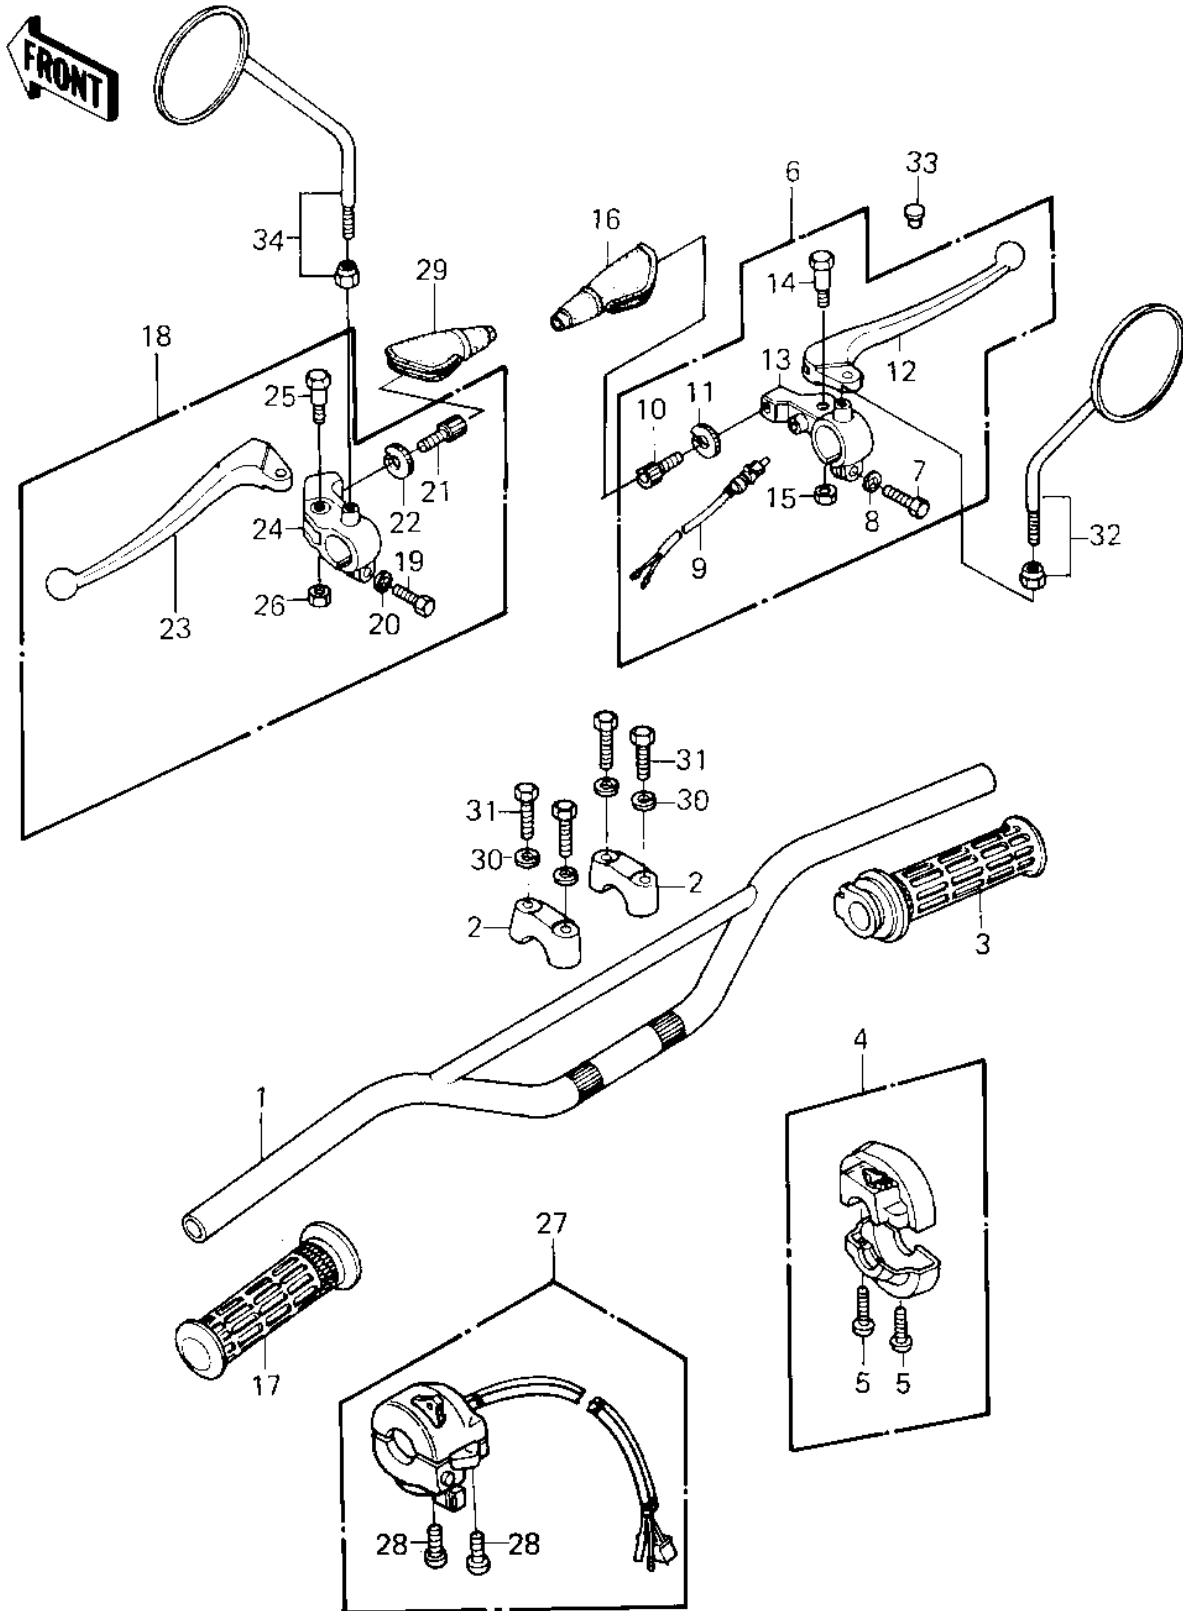

1981 KE125 PARTS DIAGRAM

HANDLEBAR ('80-'81 A7/A8)

1981 KE125 PARTS LIST

HANDLEBAR ('80-'81 A7/A8)

ITEM NAME	PART NUMBER	QUANTITY
HANDLEBAR (Ref # 1)	46004-033	1
HOLDER,HANDLEBAR (Ref # 2)	46012-014	2
GRIP ASSY,THROTTLE (Ref # 3)	46019-1005	1
HOUSING ASSY,CONT,R.H (Ref # 4)	46091-1041	1
SCREW PAN HEAD 5X18 (Ref # 5)	220B0518	2
LEVER ASSY,FRONT BRK (Ref # 6)	46021-029	1
LEVER ASSY,FRNT BRAKE (Ref # 6)	46021-031	1
BOLT HEX HEAD 6X25 (Ref # 7)	110N0625	1
WASHER PLAIN 6MM (Ref # 8)	410B0600	1
SWITCH-FR. BRAKE LAMP (Ref # 9)	27021-004	1
SCREW,CABLE ADJUST (Ref # 10)	46055-010	1
SCREW CABLE ADJUST (Ref # 10)	46055-003	1
NUT-LOCK (Ref # 11)	46056-005	1
LEVER FRONT BRAKE (Ref # 12)	46058-004	1
HOLDER-FR BRK LEV,BLK (Ref # 13)	46060-009-21	1
BOLT,HEX HEAD,5X22 (Ref # 14)	92007-046	1
NUT-LOCK,5MM (Ref # 15)	92019-014	1
BOOTS,LEVER HOLDER (Ref # 16)	49006-1017	1
GRIP,L.H. (Ref # 17)	46075-1004	1
LEVER ASSY,CLUTCH (Ref # 18)	46076-044	1
BOLT HEX HEAD 6X25 (Ref # 19)	110N0625	1
WASHER PLAIN 6MM (Ref # 20)	410B0600	1
SCREW CABLE ADJUST (Ref # 21)	46055-003	1
NUT-LOCK (Ref # 22)	46056-005	1
LEVER-CLUTCH (Ref # 23)	46092-015	1
HOLDER-CLUTCH LEV,BLK (Ref # 24)	46094-011-21	1
BOLT,HEX HEAD,5X22 (Ref # 25)	92007-046	1
NUT-LOCK,5MM (Ref # 26)	92019-014	1
HOUSING ASSY,L.H. (Ref # 27)	46091-1089	1