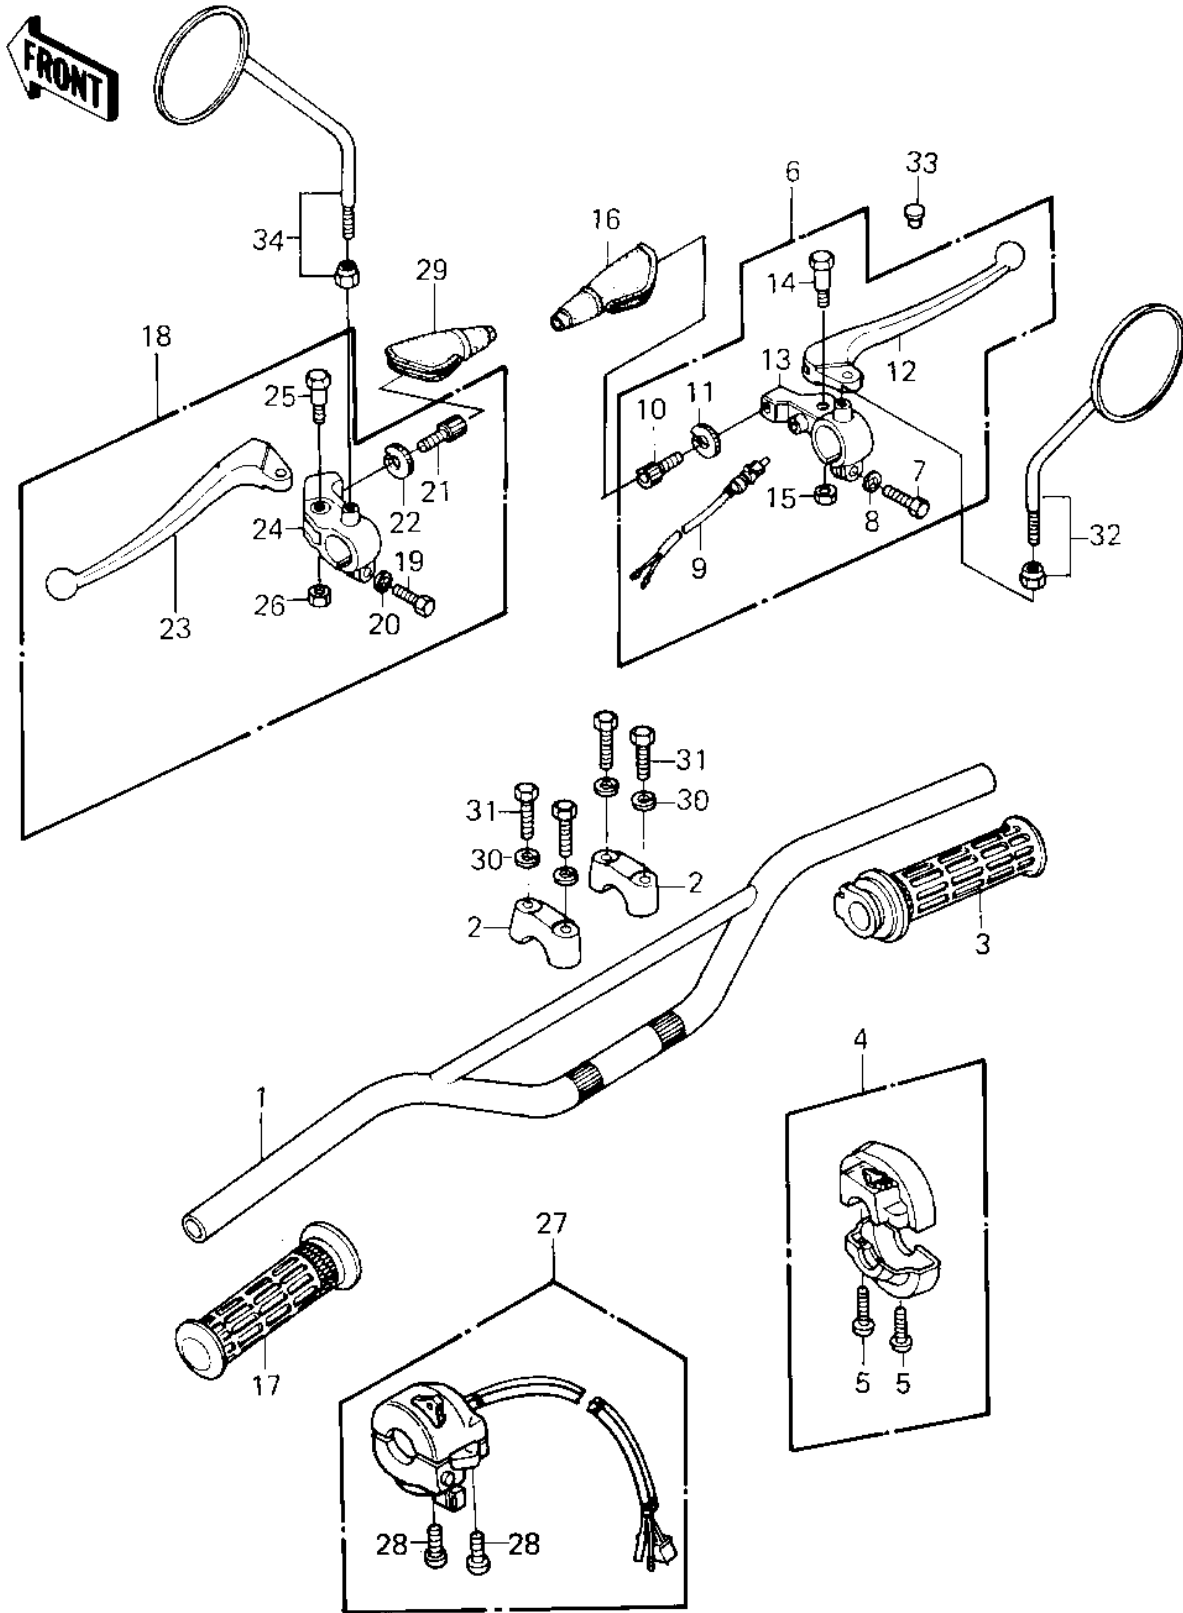

## 1980 KE125 PARTS DIAGRAM

HANDLEBAR ('80-'81 A7/A8)

## 1980 KE125 PARTS LIST

HANDLEBAR ('80-'81 A7/A8)

ITEM NAME	PART NUMBER	QUANTITY
HANDLEBAR (Ref # 1)	46004-033	1
HOLDER,HANDLEBAR (Ref # 2)	46012-014	1
GRIP ASSY,THROTTLE (Ref # 3)	46019-1005	1
HOUSING ASSY,CONT,R.H (Ref # 4)	46091-1041	1
SCREW PAN HEAD 5X18 (Ref # 5)	220B0518	1
LEVER ASSY,FRONT BRK (Ref # 6)	46021-029	1
LEVER ASSY,FRNT BRAKE (Ref # 6)	46021-031	1
BOLT HEX HEAD 6X25 (Ref # 7)	110N0625	2
WASHER PLAIN 6MM (Ref # 8)	410B0600	2
SWITCH-FR. BRAKE LAMP (Ref # 9)	27021-004	1
SCREW,CABLE ADJUST (Ref # 10)	46055-010	1
SCREW CABLE ADJUST (Ref # 10)	46055-003	2
NUT-LOCK (Ref # 11)	46056-005	2
LEVER FRONT BRAKE (Ref # 12)	46058-004	1
HOLDER-FR BRK LEV,BLK (Ref # 13)	46060-009-21	1
BOLT,HEX HEAD,5X22 (Ref # 14)	92007-046	2
NUT-LOCK,5MM (Ref # 15)	92019-014	2
BOOTS,LEVER HOLDER (Ref # 16)	49006-1017	2
GRIP,L.H. (Ref # 17)	46075-1004	1
LEVER ASSY,CLUTCH (Ref # 18)	46076-044	1
LEVER-CLUTCH (Ref # 23)	46092-015	1
HOLDER-CLUTCH LEV,BLK (Ref # 24)	46094-011-21	1
HOUSING ASSY,L.H. (Ref # 27)	46091-1089	1
HOUSING-ASSY-CONTROL (Ref # 27)	46091-1097	1
SCREW PAN HEAD 5X22 (Ref # 28)	220B0522	1
WASHER SPRING 8MM (Ref # 30)	461F0800	1
BOLT 8X38 (Ref # 31)	92001-1405	1
REAR VIEW MIRROR,R.H (Ref # 32)	56002-020	1
CAP-RR VIEW MIRROR (Ref # 33)	92102-009	1

## 1980 KE125 PARTS LIST

HANDLEBAR ('80-'81 A7/A8)

ITEM NAME	PART NUMBER	QUANTITY
REAR VIEW MIRROR,L.H (Ref # 34)	56003-009	1