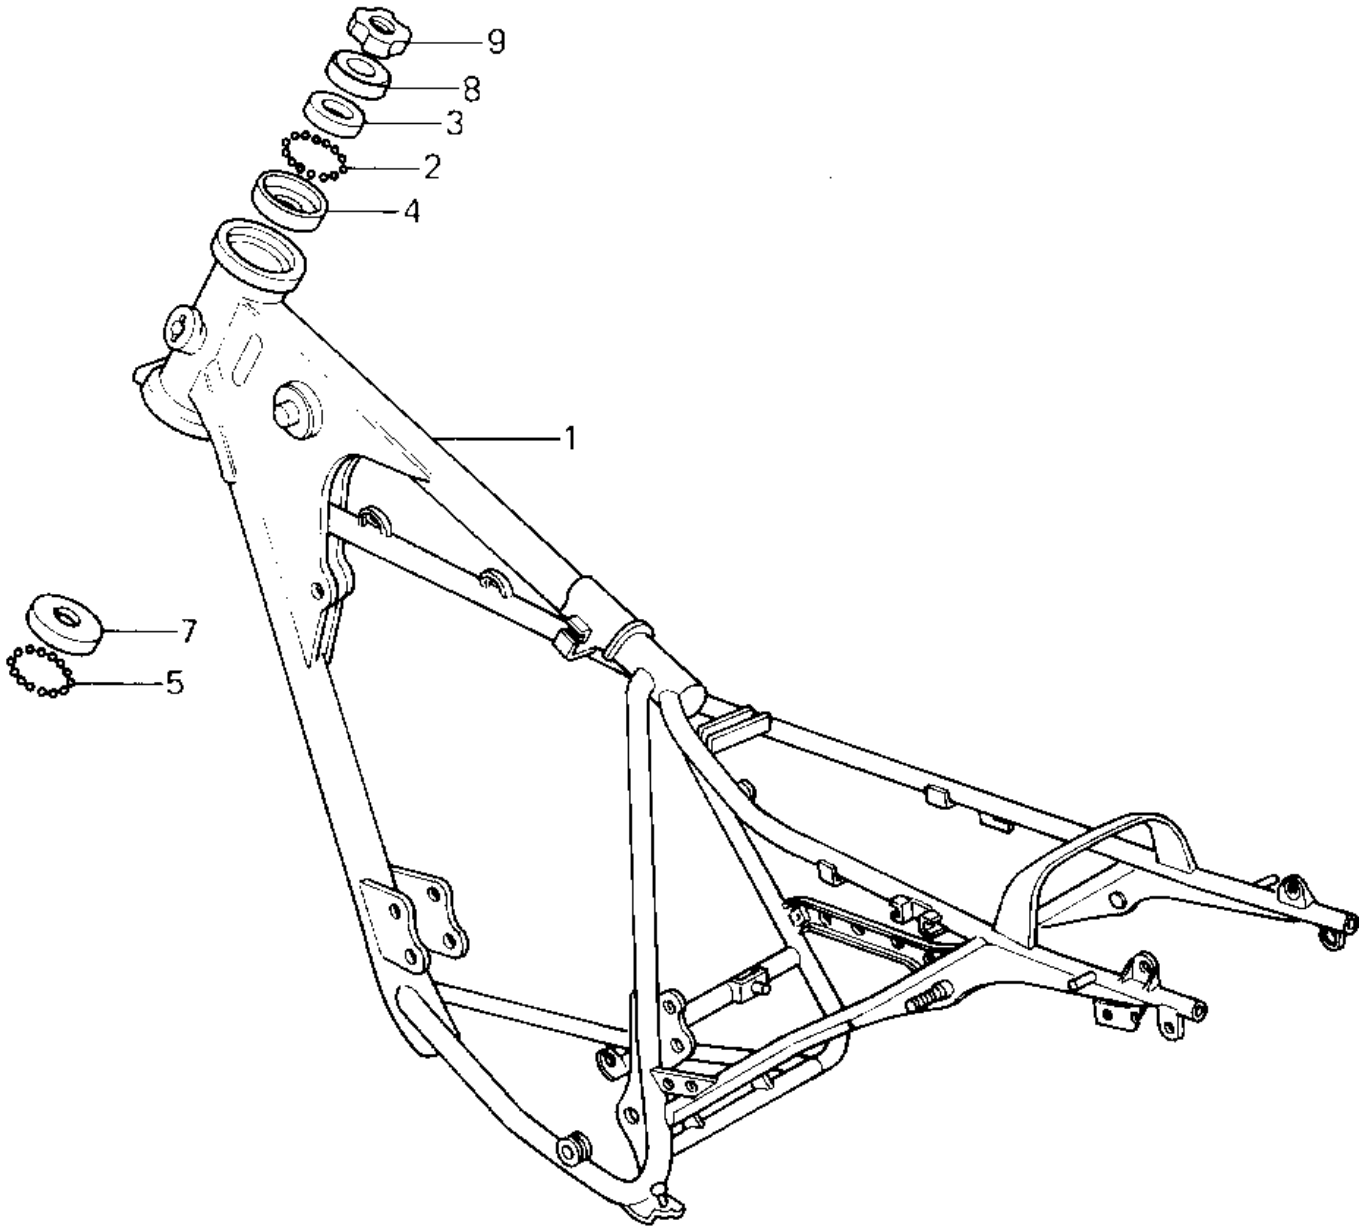

# 1981 KE125 PARTS DIAGRAM

FRAME ('80-'81 A7/A8)

# 1981 KE125 PARTS LIST

FRAME ('80-'81 A7/A8)

| ITEM NAME                       | PART NUMBER | QUANTITY |
|---------------------------------|-------------|----------|
| FRAME-COMP (Ref # 1)            | 32002-1256  | 1        |
| FRAME-COMP (Ref # 1)            | 32002-1256  | 1        |
| BALL STEEL 3/16' (Ref # 2)      | 600A0600    | 1        |
| CONE,STRG STM BRG,UP (Ref # 3)  | 92047-014   | 1        |
| RACE,STRG STM BEARING (Ref # 4) | 92048-009   | 1        |
| BALL STEEL 1/4' (Ref # 5)       | 600A0800    | 1        |
| COLLAR,REAR FENDER (Ref # 6)    | 92027-1181  | 1        |
| RACE STEERING BEARING (Ref # 7) | 92048-005   | 1        |
| CAP,STEERING STEM (Ref # 8)     | 46098-018   | 1        |
| NUT,STEERING STEM (Ref # 9)     | 92090-022   | 1        |