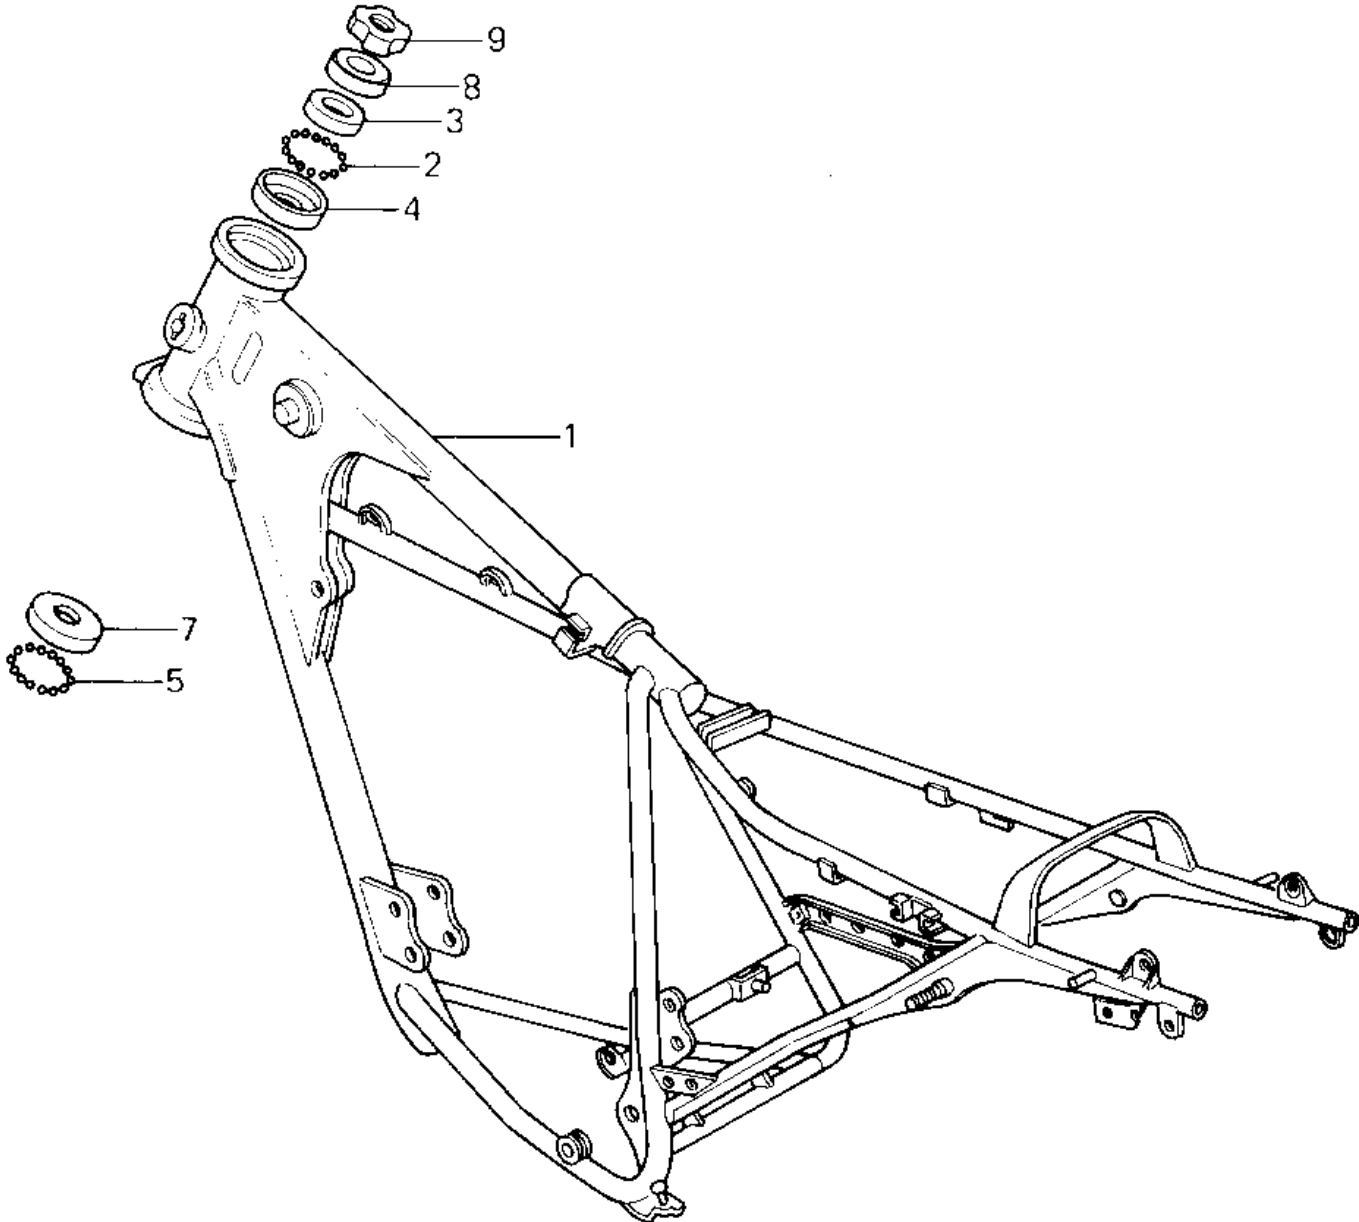

1981 KE125 PARTS DIAGRAM

FRAME ('80-'81 A7/A8)

1981 KE125 PARTS LIST

FRAME ('80-'81 A7/A8)

ITEM NAME	PART NUMBER	QUANTITY
FRAME-COMP (Ref # 1)	32002-1256	2
BALL STEEL 3/16' (Ref # 2)	600A0600	1
CONE,STRG STM BRG,UP (Ref # 3)	92047-014	1
RACE,STRG STM BEARING (Ref # 4)	92048-009	1
BALL STEEL 1/4' (Ref # 5)	600A0800	1
COLLAR,REAR FENDER (Ref # 6)	92027-1181	1
RACE STEERING BEARING (Ref # 7)	92048-005	1
CAP,STEERING STEM (Ref # 8)	46098-018	1
NUT,STEERING STEM (Ref # 9)	92090-022	1