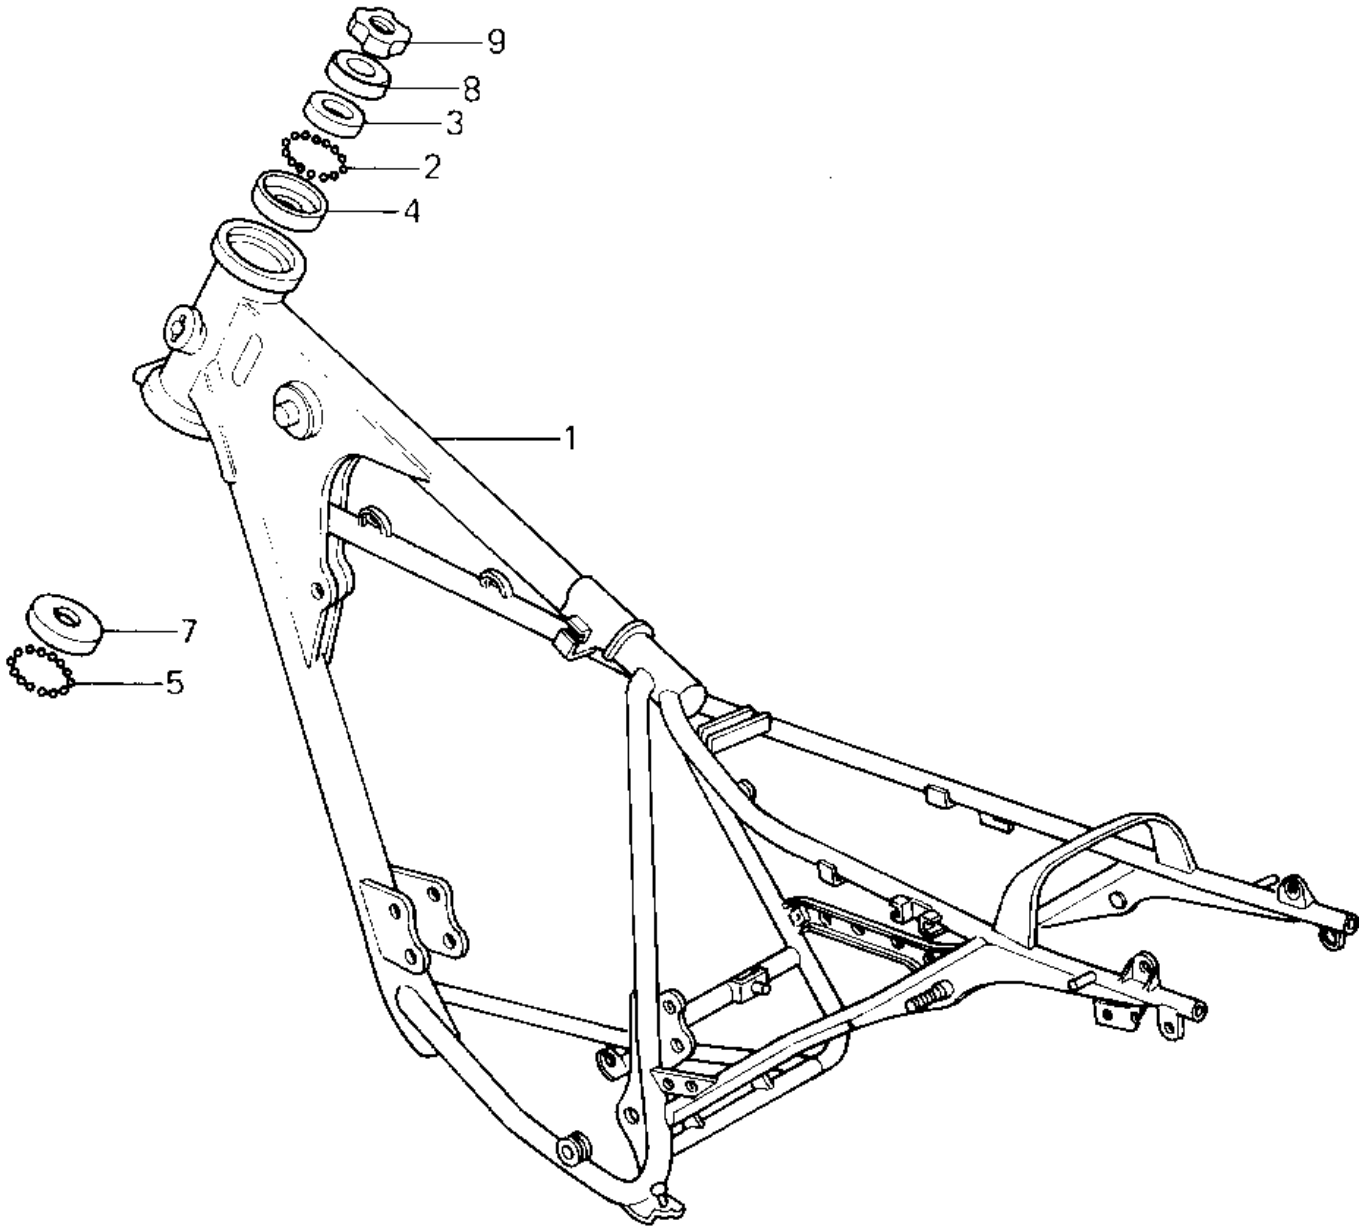

1981 KE125 PARTS DIAGRAM

FRAME ('80-'81 A7/A8)

1981 KE125 PARTS LIST

FRAME ('80-'81 A7/A8)

ITEM NAME	PART NUMBER	QUANTITY
FRAME-COMP (Ref # 1)	32002-1256	1
FRAME-COMP (Ref # 1)	32002-1256	1
BALL STEEL 3/16' (Ref # 2)	600A0600	1
CONE,STRG STM BRG,UP (Ref # 3)	92047-014	1
RACE,STRG STM BEARING (Ref # 4)	92048-009	1
BALL STEEL 1/4' (Ref # 5)	600A0800	1
COLLAR,REAR FENDER (Ref # 6)	92027-1181	1
RACE STEERING BEARING (Ref # 7)	92048-005	1
CAP,STEERING STEM (Ref # 8)	46098-018	1
NUT,STEERING STEM (Ref # 9)	92090-022	1