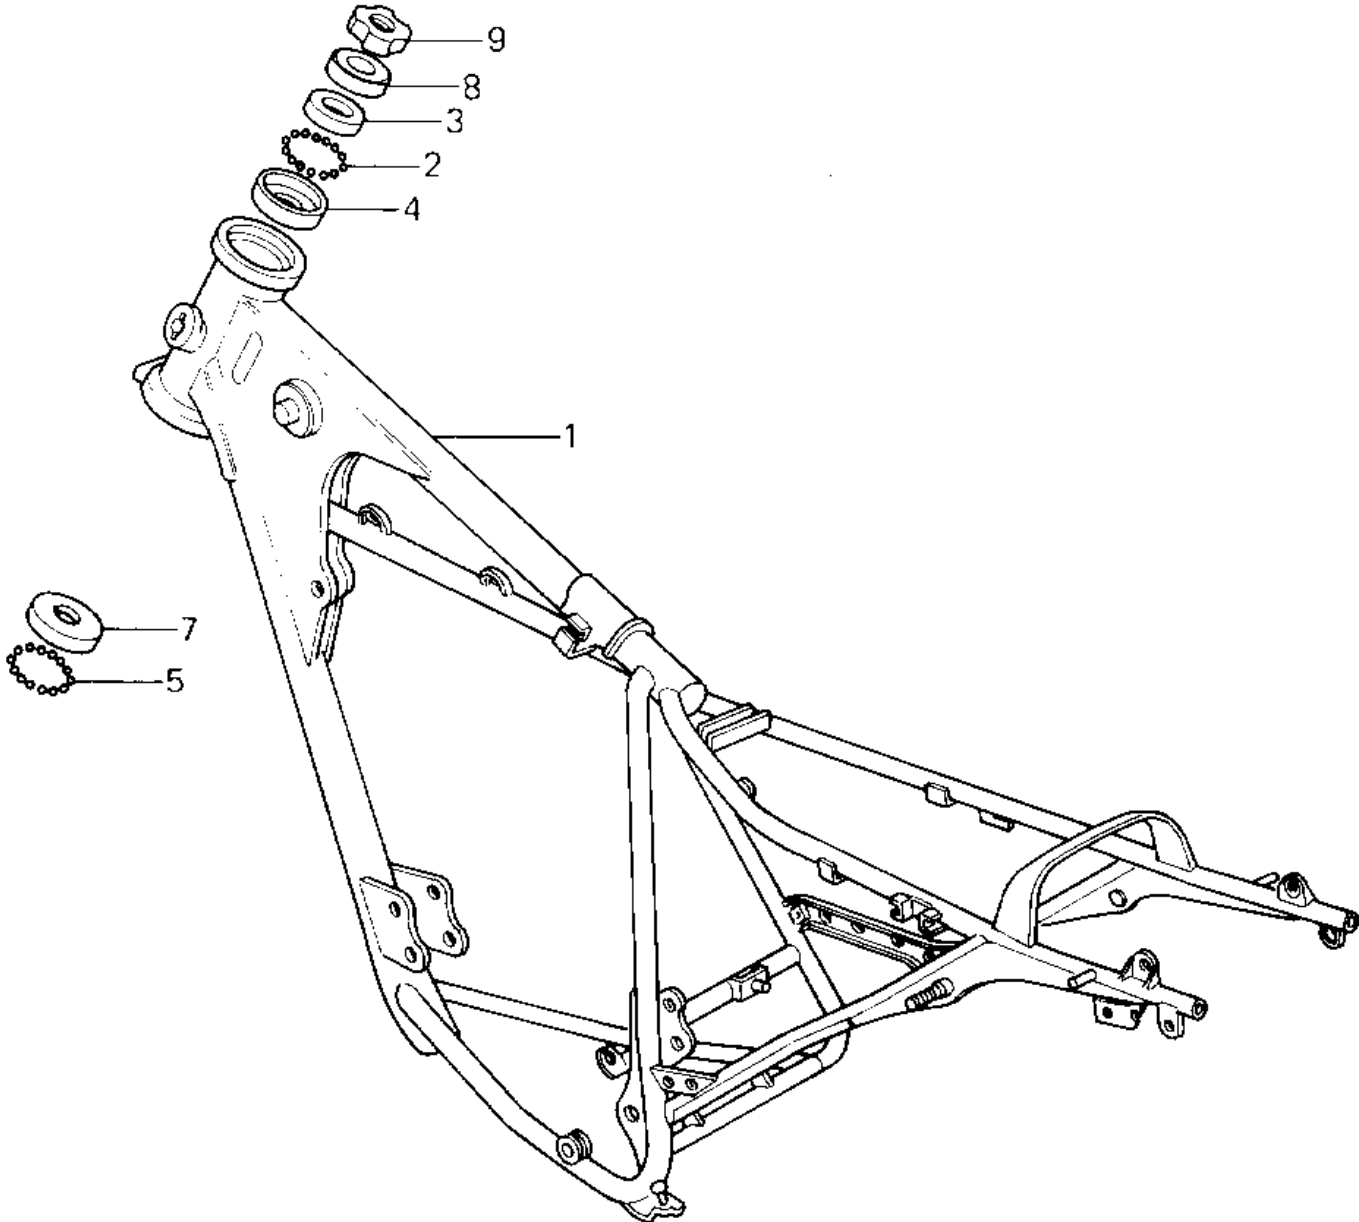

1980 KE125 PARTS DIAGRAM

FRAME ('80-'81 A7/A8)

1980 KE125 PARTS LIST

FRAME ('80-'81 A7/A8)

ITEM NAME	PART NUMBER	QUANTITY
FRAME-COMP (Ref # 1)	32002-1256	2
BALL STEEL 3/16' (Ref # 2)	600A0600	1
CONE,STRG STM BRG,UP (Ref # 3)	92047-014	1
RACE,STRG STM BEARING (Ref # 4)	92048-009	1
BALL STEEL 1/4' (Ref # 5)	600A0800	1
COLLAR,REAR FENDER (Ref # 6)	92027-1181	1
RACE STEERING BEARING (Ref # 7)	92048-005	1
CAP,STEERING STEM (Ref # 8)	46098-018	1
NUT,STEERING STEM (Ref # 9)	92090-022	1