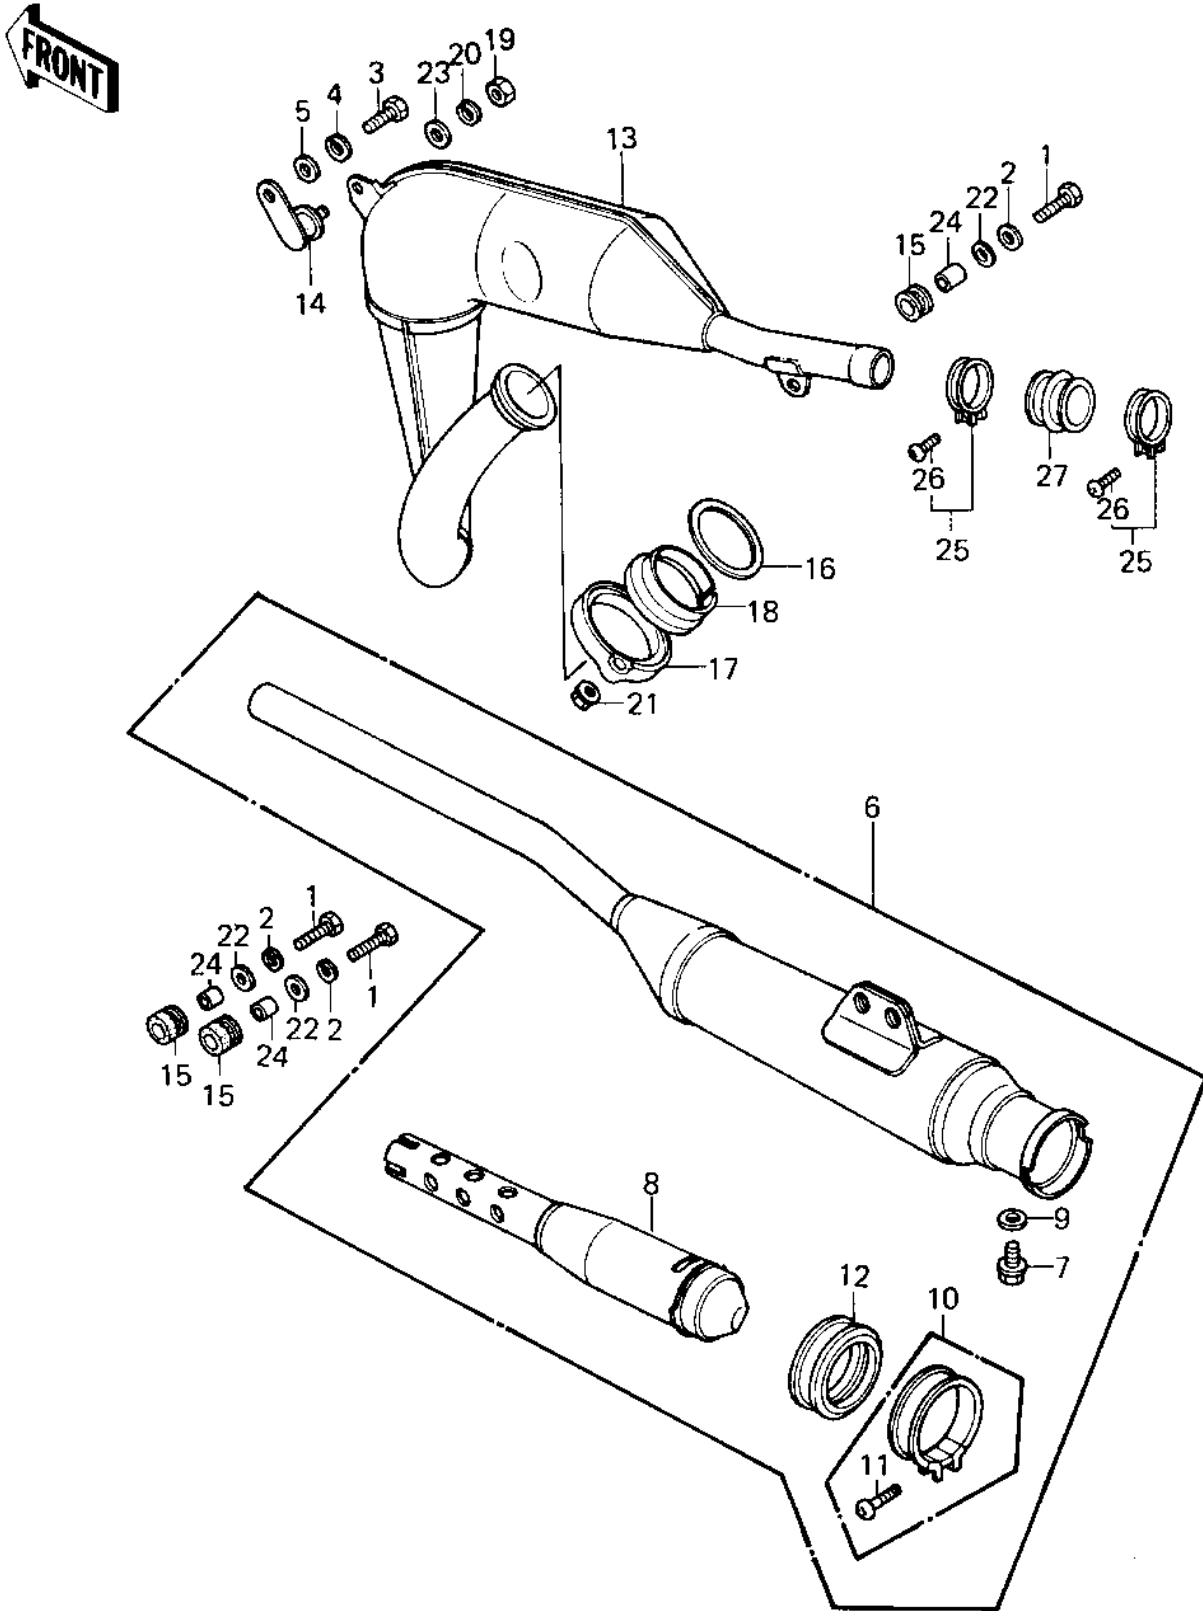

1981 KE125 PARTS DIAGRAM

MUFFLER ('80-'81 A7/A8)

1981 KE125 PARTS LIST

MUFFLER ('80-'81 A7/A8)

ITEM NAME	PART NUMBER	QUANTITY
BOLT HEX HEAD 8X28 (Ref # 1)	114G0828	1
WASHER SPRING 8MM (Ref # 2)	461F0800	3
BOLT-SMALL-UPSET,8X16 (Ref # 3)	115G0816	1
WASHER PLAIN 8MM (Ref # 5)	410B0800	1
MUFFLER (Ref # 6)	18001-1279	1
BOLT HEX HEAD 6X8 (Ref # 7)	110B0608	1
BAFFLE PIPE,MUFFLER (Ref # 8)	49099-1028	1
WASHER OIL PUMP BANJO (Ref # 9)	92022-077	1
CLAMP (Ref # 10)	92037-171	1
SCREW-PAN-CROS (Ref # 11)	220B0535	1
DUST SHIELD,MUFFLER (Ref # 12)	92093-1013	1
BODY-MUFFLER (Ref # 13)	18006-1135	1
BRACKET,MUFFLER (Ref # 14)	18061-060	1
DAMPER RUBBER-MUFFLER (Ref # 15)	18063-005	1
GASKET EXHAUST PIPE (Ref # 16)	18067-008	1
HOLDER,EXHAUST PIPE (Ref # 17)	18069-057	1
INSERT,EXHAUST HOLDER (Ref # 18)	18070-007	1
NUT,8M/M (Ref # 19)	317B0800	1
NUT,LOCK,8MM (Ref # 21)	92017-013	1
WASHER,8X26X2.3 (Ref # 22)	92022-1564	1
WASHER,8.5X20X1.6 (Ref # 23)	92022-1561	1
COLLAR (Ref # 24)	92027-102	1
CLAMP,CONNECTOR (Ref # 25)	92037-1127	1
SCREW-PAN-CROS,5X25 (Ref # 26)	220B0525	1
SEAL,MUFFLER CONNECT (Ref # 27)	92093-1020	1