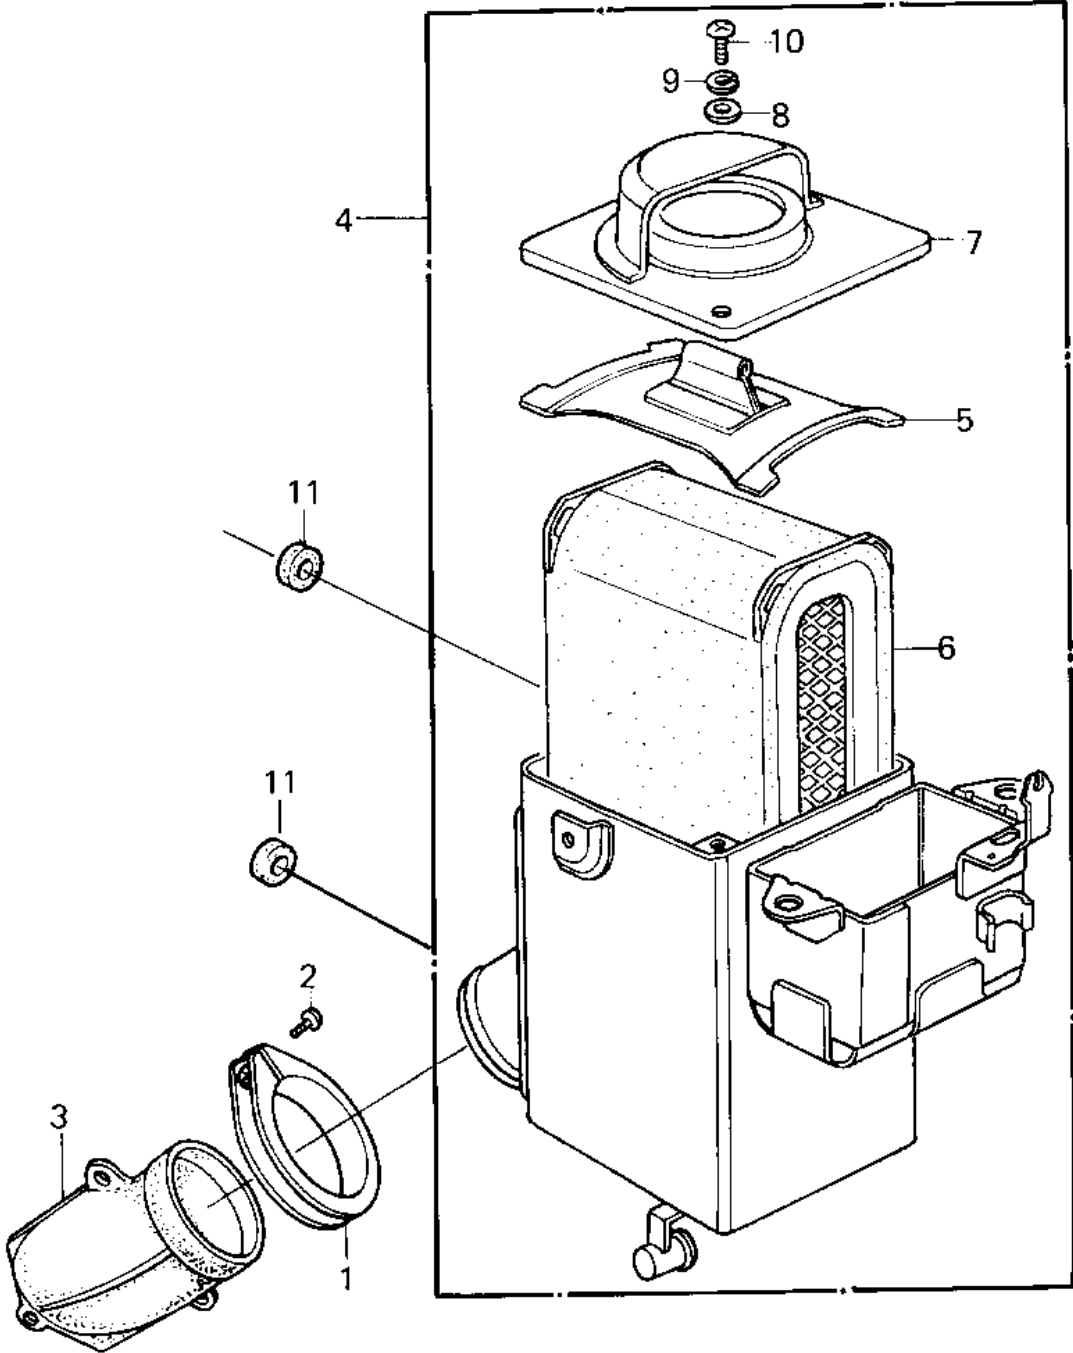

## 1980 KE125 PARTS DIAGRAM

AIR CLEANER ('80-'81 A7/A8)

## 1980 KE125 PARTS LIST

AIR CLEANER ('80-'81 A7/A8)

ITEM NAME	PART NUMBER	QUANTITY
CLAMP,AIR CLEANER (Ref # 1)	92037-129	1
SCREW, PAN HEAD 6X35 (Ref # 2)	92011-033	1
CONNECTOR,AIR CLEANER (Ref # 3)	14073-1004	1
FILTER-ASSY-AIR (Ref # 4)	11010-1126	1
HOLDER,AIR CLEANER (Ref # 5)	13091-1006	1
ELEMENT,AIR CLNR (Ref # 6)	11013-1007	1
CAP-AIR CLEANER (Ref # 7)	11012-1024	1
WASHER PLAIN 6MM (Ref # 8)	410B0600	1
WASHER SPRING 6MM (Ref # 9)	461F0600	1
SCREW PAN HEAD 6X12 (Ref # 10)	220B0612	1
DAMPER RUBBER,CLENER (Ref # 11)	92075-217	1