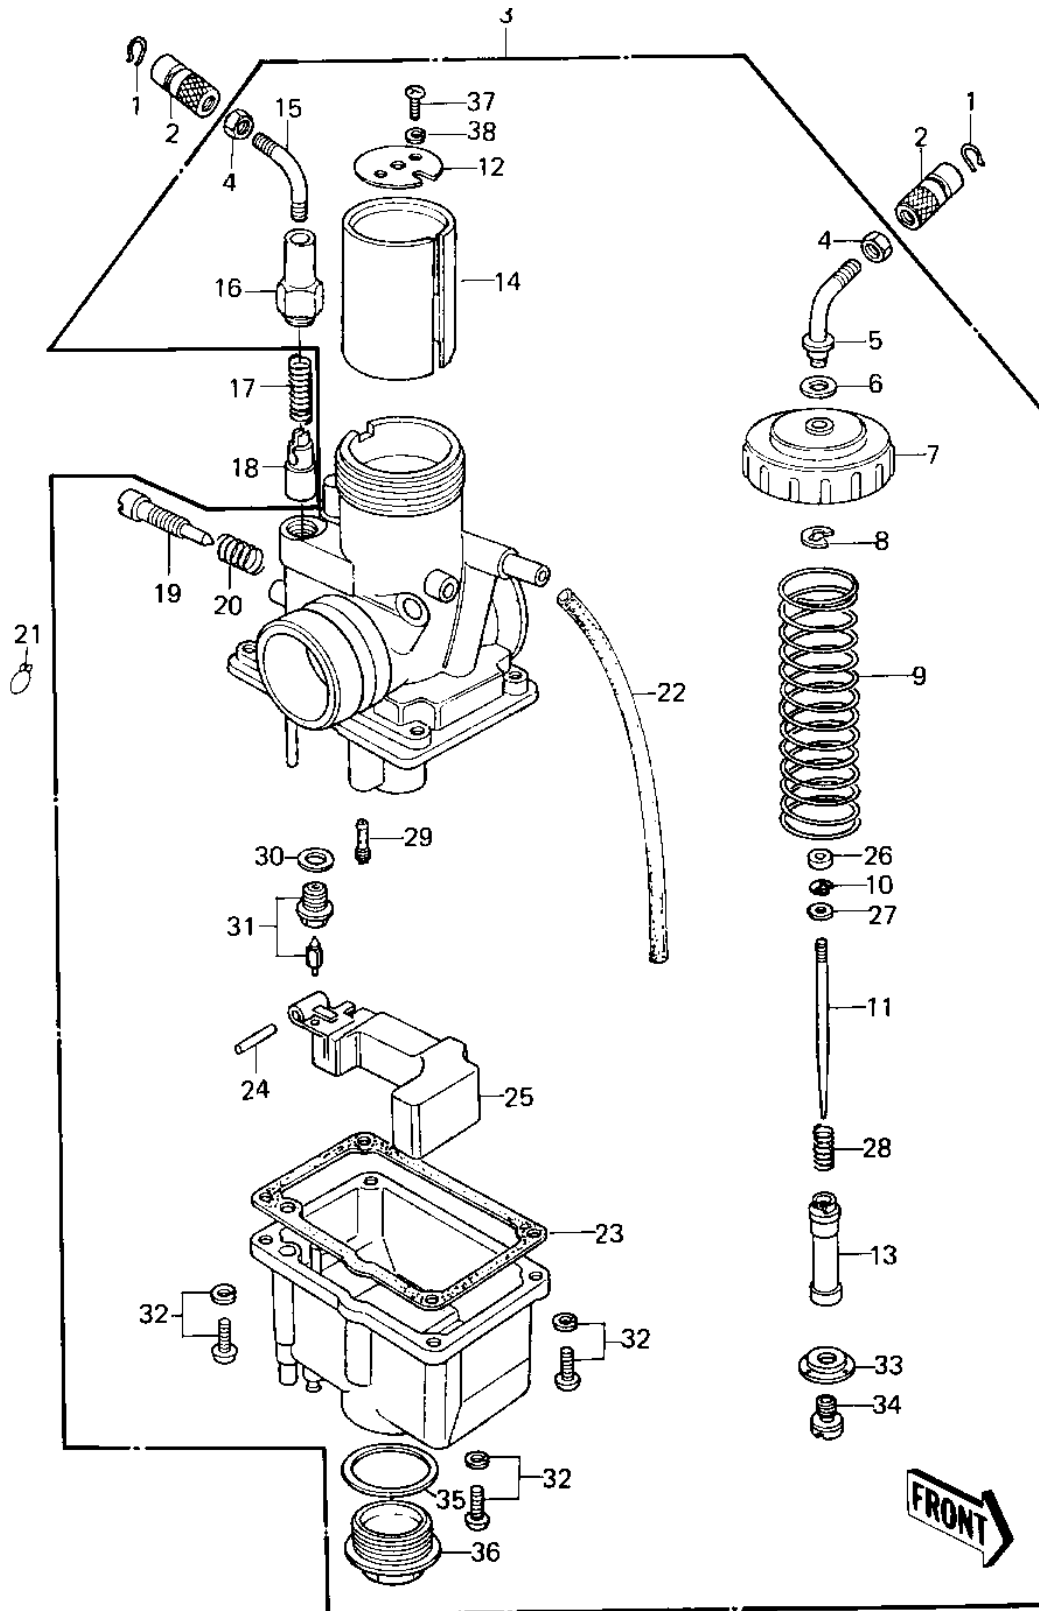

1981 KE125 PARTS DIAGRAM

CARBURETOR ('80-'81 A7/A8)

1981 KE125 PARTS LIST

CARBURETOR ('80-'81 A7/A8)

ITEM NAME	PART NUMBER	QUANTITY
CIRCLIP (Ref # 1)	92036-018	1
CABLE ADJUSTER (Ref # 2)	16002-007	1
CARBURETOR ASSY (Ref # 3)	16001-1243	1
NUT CABLE ADJUST LOCK (Ref # 4)	16003-004	1
GUIDE,CABLE (Ref # 5)	16077-011	1
GASKET,CABLE GUIDE (Ref # 6)	16029-007	1
CAP,MIXING CHAMBER (Ref # 7)	16004-024	1
CIRCLIP,CABLE GUIDE (Ref # 8)	16008-011	1
SPRING,THROTTLE VALV (Ref # 9)	16006-024	1
CIRCLIP (Ref # 10)	16008-010	1
JET NEEDLE,5EL24 (Ref # 11)	16009-1066	1
PLATE,THROTTLE VALVE (Ref # 12)	13169-1123	1
NEEDLE JET,A0-0 (Ref # 13)	16017-1062	1
VALVE,THROTTLE,CA2.5 (Ref # 14)	16025-1018	1
GUIDE,CABLE (Ref # 15)	16077-010	1
CAP STARTER PLUNGER (Ref # 16)	16012-017	1
SPRING-PLUNGER (Ref # 17)	16013-003	1
PLUNGER-ENRICHNER (Ref # 18)	16016-002	1
SCREW,THROTTLE STOP (Ref # 19)	16021-023	1
SPRING THR STOP SCREW (Ref # 20)	16022-005	1
CLAMP FUEL PIPE (Ref # 21)	92037-010	1
TUBE,CARB BREATHER (Ref # 22)	92059-1011	1
GASKET,FLOAT CHAMBER (Ref # 23)	16019-023	1
FLOAT PIN (Ref # 24)	16032-006	1
FLOAT (Ref # 25)	16031-026	1
COLLAR,25.2X29.8X10.4 (Ref # 26)	92027-1403	1
WASHER,THROTTLE VALVE (Ref # 27)	92022-1024	1
SPRING,JET NEEDLE (Ref # 28)	92081-1072	1
PILOT JET,#A25 (Ref # 29)	92064-1020	1

1981 KE125 PARTS LIST

CARBURETOR ('80-'81 A7/A8)

ITEM NAME	PART NUMBER	QUANTITY
WASHER FLOAT VLV SEAT (Ref # 30)	16029-004	1
FLOAT VALVE ASSY (Ref # 31)	16030-024	1
SCREW-PAN-WS-CROS (Ref # 32)	223B0414	1
RING,MAIN JET (Ref # 33)	16008-012	1
MAIN JET,#A92.5R (Ref # 34)	92063-1085	1
GASKET,MAIN JET COVER (Ref # 35)	16034-008	1
BOLT,BANJO (Ref # 36)	92001-146	1
SCREW PAN HEAD 3X8 (Ref # 37)	220B0308	1
WASHER SPRING 3MM (Ref # 38)	461F0300	1