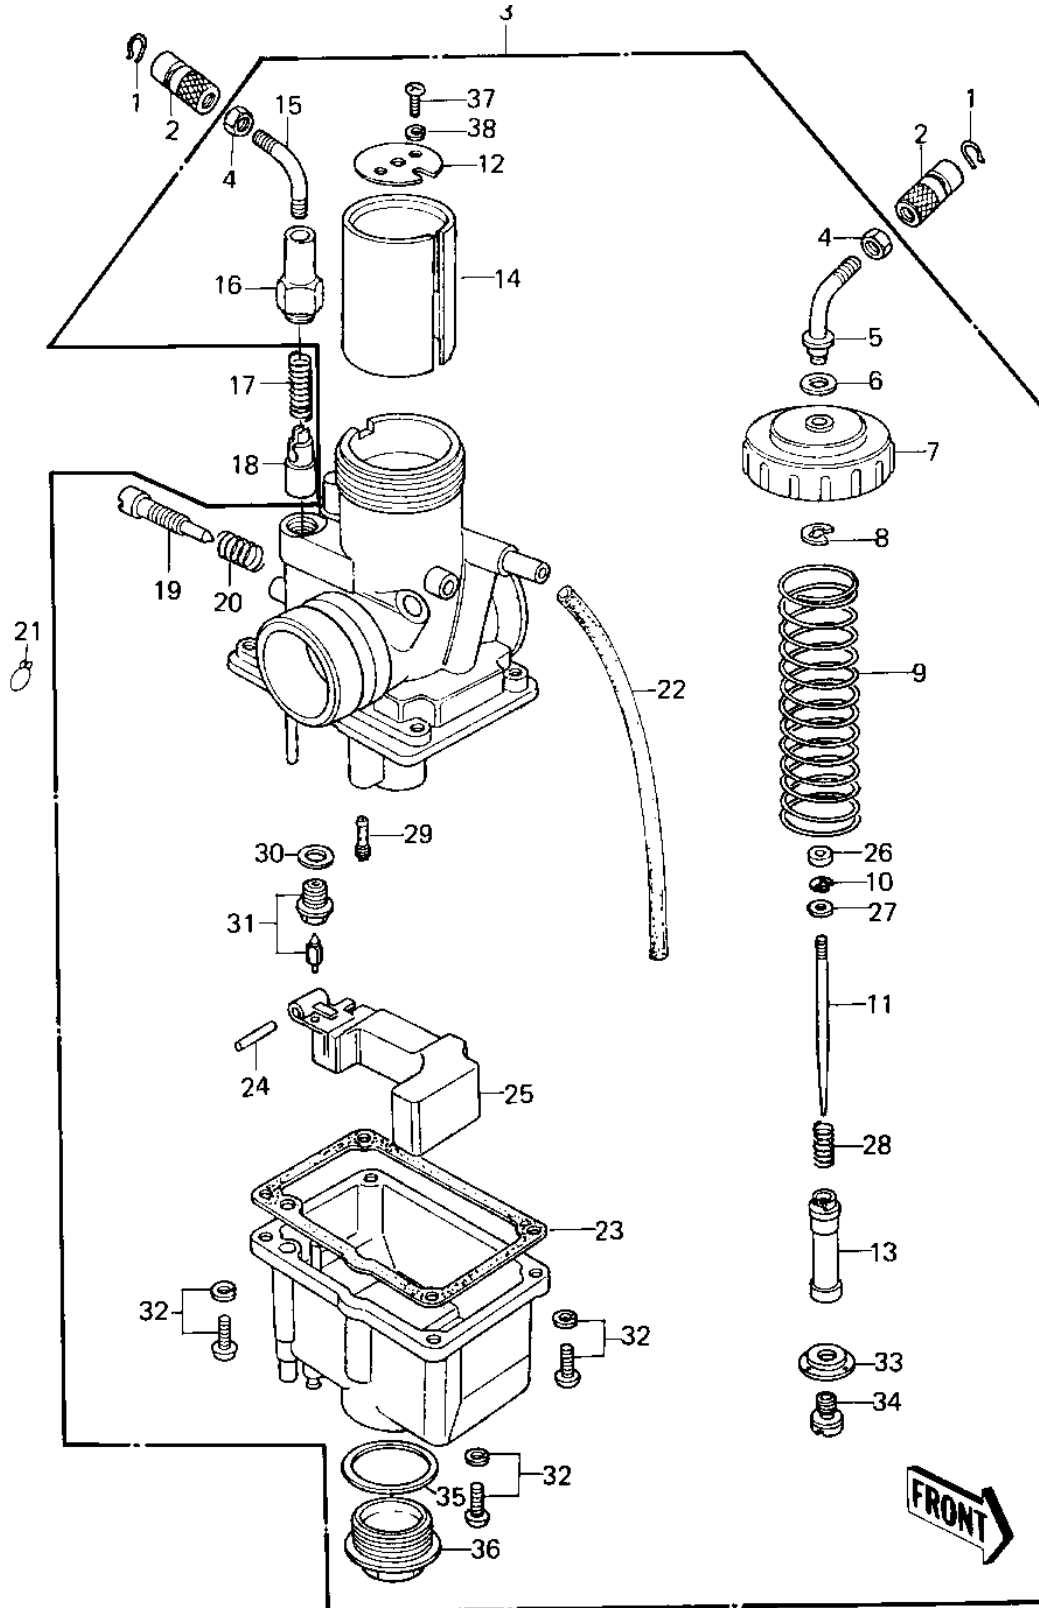

1981 KE125 PARTS DIAGRAM

CARBURETOR ('80-'81 A7/A8)

1981 KE125 PARTS LIST

CARBURETOR ('80-'81 A7/A8)

ITEM NAME	PART NUMBER	QUANTITY
CIRCLIP (Ref # 1)	92036-018	
CABLE ADJUSTER (Ref # 2)	16002-007	
CARBURETOR ASSY (Ref # 3)	16001-1243	
NUT CABLE ADJUST LOCK (Ref # 4)	16003-004	
GUIDE,CABLE (Ref # 5)	16077-011	
GASKET,CABLE GUIDE (Ref # 6)	16029-007	
CAP,MIXING CHAMBER (Ref # 7)	16004-024	
CIRCLIP,CABLE GUIDE (Ref # 8)	16008-011	
SPRING,THROTTLE VALV (Ref # 9)	16006-024	
CIRCLIP (Ref # 10)	16008-010	
JET NEEDLE,5EL24 (Ref # 11)	16009-1066	
PLATE,THROTTLE VALVE (Ref # 12)	13169-1123	
NEEDLE JET,AO-0 (Ref # 13)	16017-1062	
VALVE,THROTTLE,CA2.5 (Ref # 14)	16025-1018	
GUIDE,CABLE (Ref # 15)	16077-010	
CAP STARTER PLUNGER (Ref # 16)	16012-017	
SPRING-PLUNGER (Ref # 17)	16013-003	
PLUNGER-ENRICHNER (Ref # 18)	16016-002	
SCREW,THROTTLE STOP (Ref # 19)	16021-023	
SPRING THR STOP SCREW (Ref # 20)	16022-005	
CLAMP FUEL PIPE (Ref # 21)	92037-010	
TUBE,CARB BREATHER (Ref # 22)	92059-1011	
GASKET,FLOAT CHAMBER (Ref # 23)	16019-023	
FLOAT PIN (Ref # 24)	16032-006	
FLOAT (Ref # 25)	16031-026	
COLLAR,25.2X29.8X10.4 (Ref # 26)	92027-1403	
WASHER,THROTTLE VALVE (Ref # 27)	92022-1024	
SPRING,JET NEEDLE (Ref # 28)	92081-1072	
PILOT JET,#A25 (Ref # 29)	92064-1020	

1981 KE125 PARTS LIST

CARBURETOR ('80-'81 A7/A8)

ITEM NAME	PART NUMBER	QUANTITY
WASHER FLOAT VLV SEAT (Ref # 30)	16029-004	
FLOAT VALVE ASSY (Ref # 31)	16030-024	
SCREW-PAN-WS-CROS (Ref # 32)	223B0414	
RING,MAIN JET (Ref # 33)	16008-012	
MAIN JET,#A92.5R (Ref # 34)	92063-1085	
GASKET,MAIN JET COVER (Ref # 35)	16034-008	
BOLT,BANJO (Ref # 36)	92001-146	
SCREW PAN HEAD 3X8 (Ref # 37)	220B0308	
WASHER SPRING 3MM (Ref # 38)	461F0300	