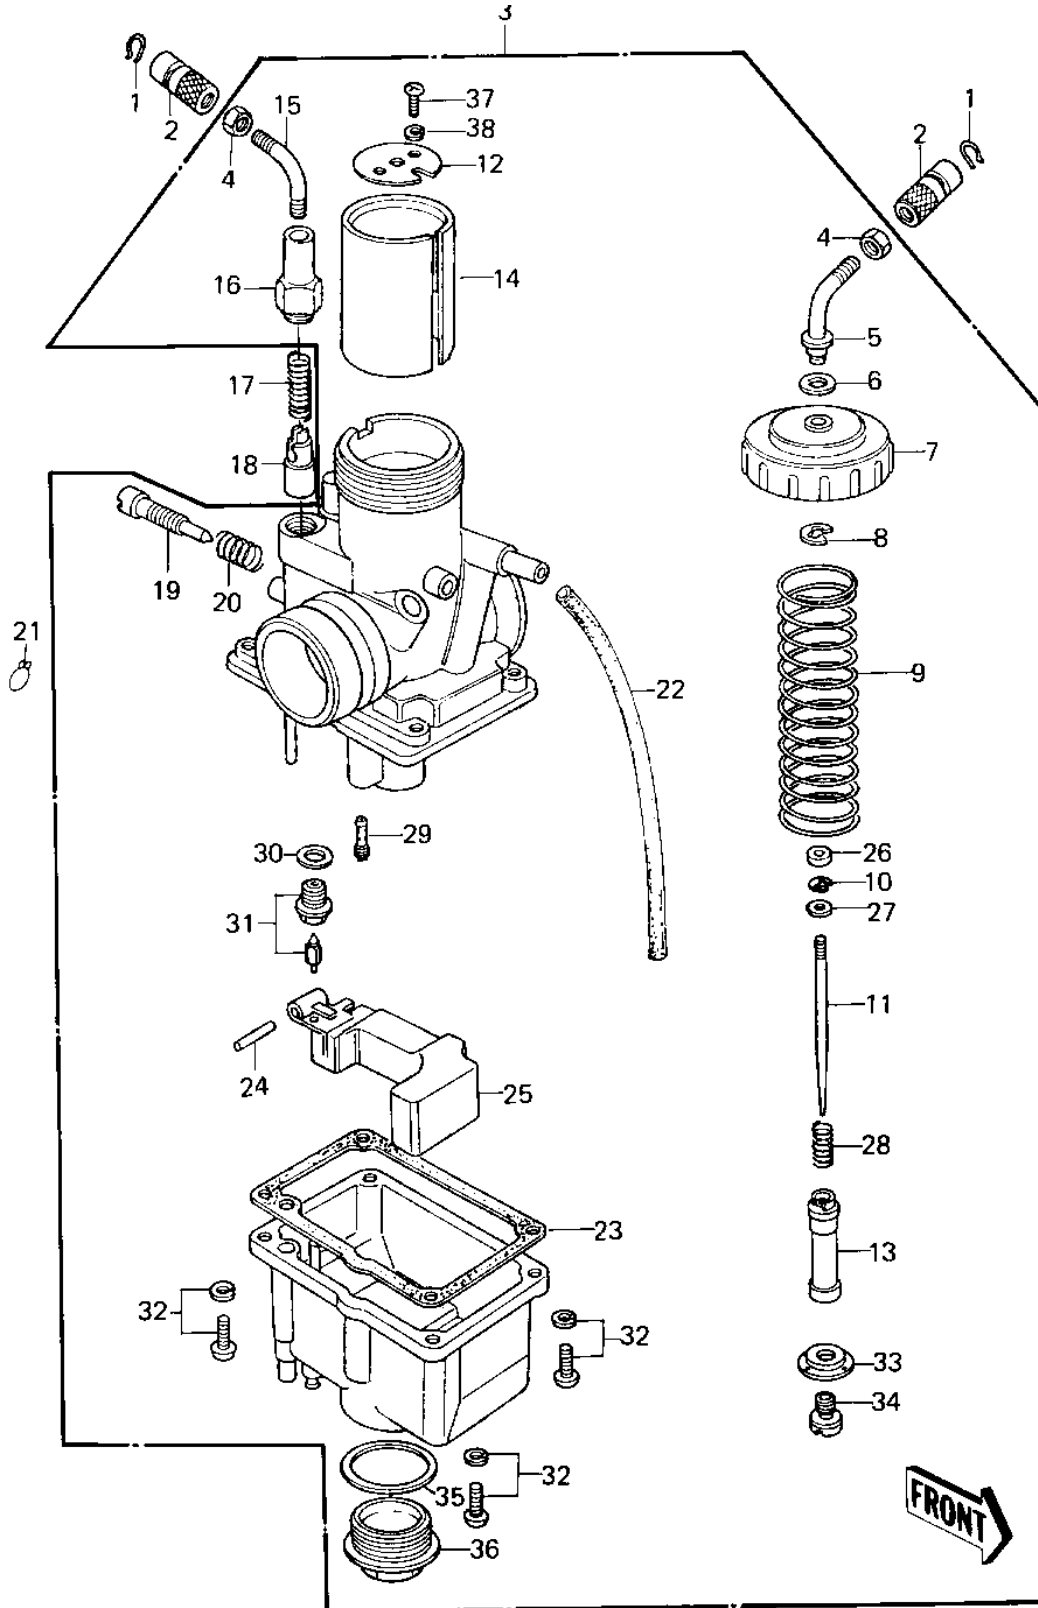

1981 KE125 PARTS DIAGRAM

CARBURETOR ('80-'81 A7/A8)

1981 KE125 PARTS LIST

CARBURETOR ('80-'81 A7/A8)

ITEM NAME	PART NUMBER	QUANTITY
CIRCLIP (Ref # 1)	92036-018	
CABLE ADJUSTER (Ref # 2)	16002-007	
CARBURETOR ASSY (Ref # 3)	16001-1243	
NUT CABLE ADJUST LOCK (Ref # 4)	16003-004	
GUIDE,CABLE (Ref # 5)	16077-011	
GASKET,CABLE GUIDE (Ref # 6)	16029-007	
CAP,MIXING CHAMBER (Ref # 7)	16004-024	
CIRCLIP,CABLE GUIDE (Ref # 8)	16008-011	
SPRING,THROTTLE VALV (Ref # 9)	16006-024	
CIRCLIP (Ref # 10)	16008-010	
JET NEEDLE,5EL24 (Ref # 11)	16009-1066	
PLATE,THROTTLE VALVE (Ref # 12)	13169-1123	
NEEDLE JET,AO-0 (Ref # 13)	16017-1062	
VALVE,THROTTLE,CA2.5 (Ref # 14)	16025-1018	
GUIDE,CABLE (Ref # 15)	16077-010	
CAP STARTER PLUNGER (Ref # 16)	16012-017	
SPRING-PLUNGER (Ref # 17)	16013-003	
PLUNGER-ENRICHNER (Ref # 18)	16016-002	
SCREW,THROTTLE STOP (Ref # 19)	16021-023	
SPRING THR STOP SCREW (Ref # 20)	16022-005	
CLAMP FUEL PIPE (Ref # 21)	92037-010	
TUBE,CARB BREATHER (Ref # 22)	92059-1011	
GASKET,FLOAT CHAMBER (Ref # 23)	16019-023	
FLOAT PIN (Ref # 24)	16032-006	
FLOAT (Ref # 25)	16031-026	
COLLAR,25.2X29.8X10.4 (Ref # 26)	92027-1403	
WASHER,THROTTLE VALVE (Ref # 27)	92022-1024	
SPRING,JET NEEDLE (Ref # 28)	92081-1072	
PILOT JET,#A25 (Ref # 29)	92064-1020	

1981 KE125 PARTS LIST

CARBURETOR ('80-'81 A7/A8)

ITEM NAME	PART NUMBER	QUANTITY
WASHER FLOAT VLV SEAT (Ref # 30)	16029-004	
FLOAT VALVE ASSY (Ref # 31)	16030-024	
SCREW-PAN-WS-CROS (Ref # 32)	223B0414	
RING,MAIN JET (Ref # 33)	16008-012	
MAIN JET,#A92.5R (Ref # 34)	92063-1085	
GASKET,MAIN JET COVER (Ref # 35)	16034-008	
BOLT,BANJO (Ref # 36)	92001-146	
SCREW PAN HEAD 3X8 (Ref # 37)	220B0308	
WASHER SPRING 3MM (Ref # 38)	461F0300	