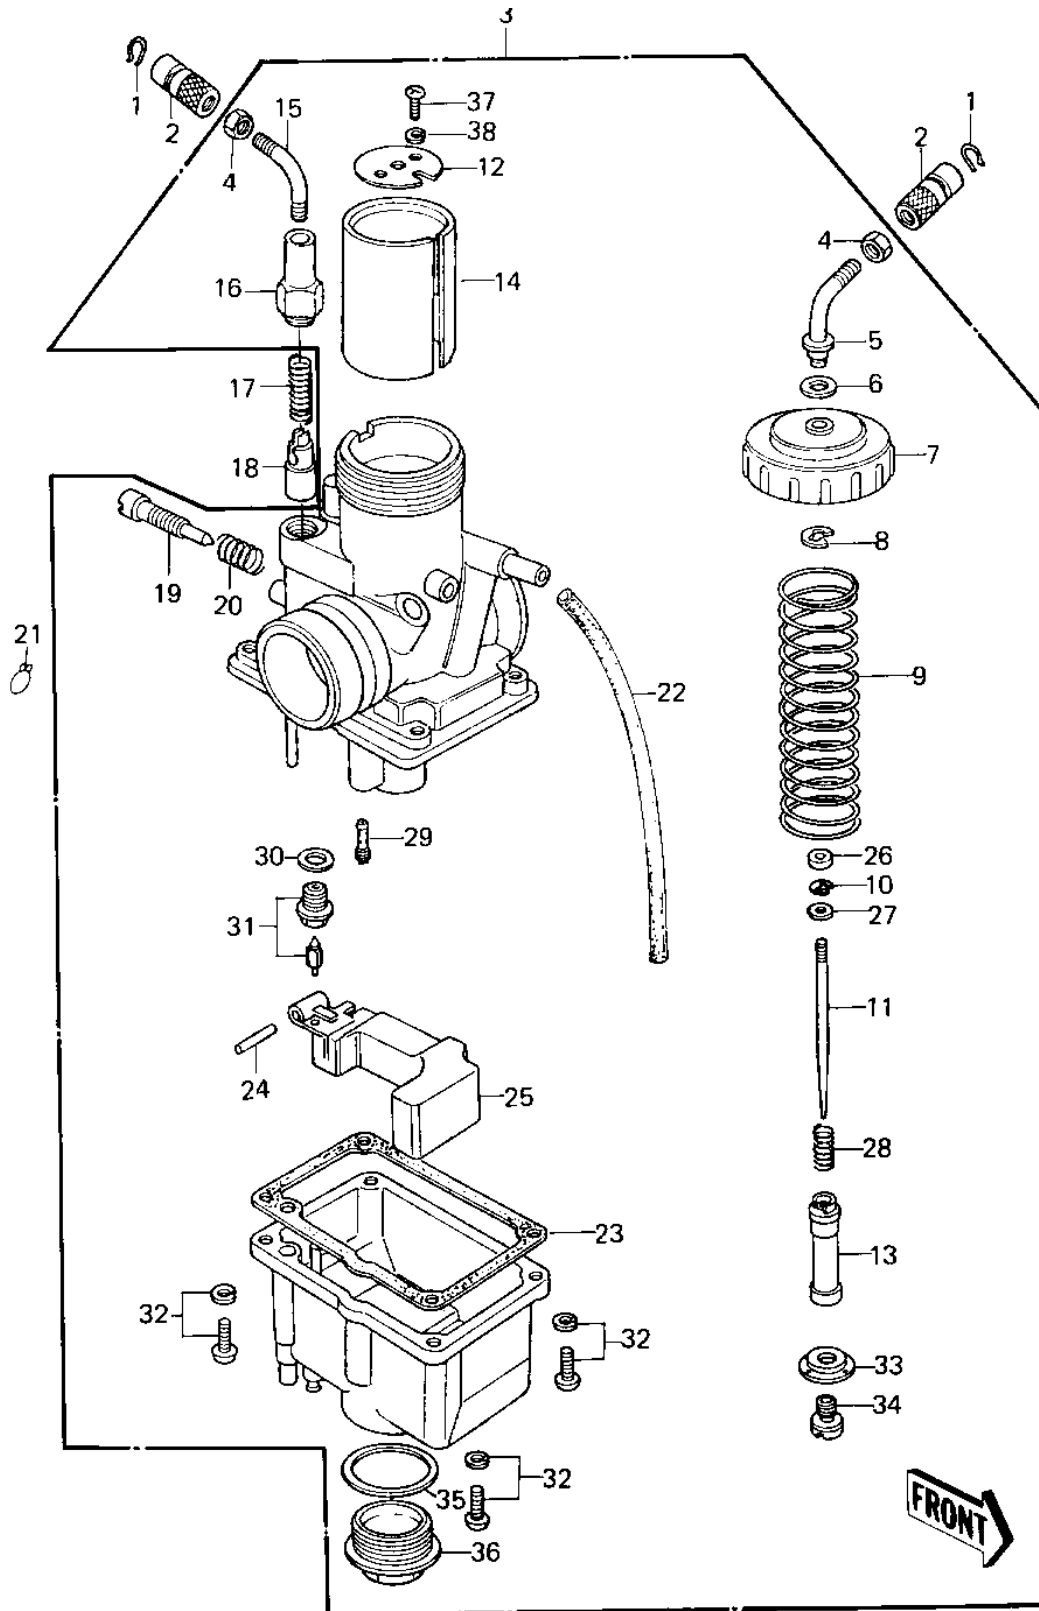

1980 KE125 PARTS DIAGRAM CARBURETOR ('80-'81 A7/A8)

1980 KE125 PARTS LIST

CARBURETOR ('80-'81 A7/A8)

ITEM NAME	PART NUMBER	QUANTITY
CIRCLIP (Ref # 1)	92036-018	1
CABLE ADJUSTER (Ref # 2)	16002-007	1
CARBURETOR ASSY (Ref # 3)	16001-1243	1
NUT CABLE ADJUST LOCK (Ref # 4)	16003-004	1
GUIDE,CABLE (Ref # 5)	16077-011	1
GASKET,CABLE GUIDE (Ref # 6)	16029-007	1
CAP,MIXING CHAMBER (Ref # 7)	16004-024	1
CIRCLIP,CABLE GUIDE (Ref # 8)	16008-011	1
SPRING,THROTTLE VALV (Ref # 9)	16006-024	1
CIRCLIP (Ref # 10)	16008-010	1
JET NEEDLE,5EL24 (Ref # 11)	16009-1066	1
PLATE,THROTTLE VALVE (Ref # 12)	13169-1123	1
NEEDLE JET,AO-0 (Ref # 13)	16017-1062	1
VALVE,THROTTLE,CA2.5 (Ref # 14)	16025-1018	1
GUIDE,CABLE (Ref # 15)	16077-010	1
CAP STARTER PLUNGER (Ref # 16)	16012-017	1
SPRING-PLUNGER (Ref # 17)	16013-003	1
PLUNGER-ENRICHNER (Ref # 18)	16016-002	1
SCREW,THROTTLE STOP (Ref # 19)	16021-023	1
SPRING THR STOP SCREW (Ref # 20)	16022-005	1
CLAMP FUEL PIPE (Ref # 21)	92037-010	1
TUBE,CARB BREATHER (Ref # 22)	92059-1011	1
GASKET,FLOAT CHAMBER (Ref # 23)	16019-023	1
FLOAT PIN (Ref # 24)	16032-006	1
FLOAT (Ref # 25)	16031-026	1
COLLAR,25.2X29.8X10.4 (Ref # 26)	92027-1403	1
WASHER,THROTTLE VALVE (Ref # 27)	92022-1024	1
SPRING,JET NEEDLE (Ref # 28)	92081-1072	1
PILOT JET,#A25 (Ref # 29)	92064-1020	1

1980 KE125 PARTS LIST

CARBURETOR ('80-'81 A7/A8)

ITEM NAME	PART NUMBER	QUANTITY
WASHER FLOAT VLV SEAT (Ref # 30)	16029-004	1
FLOAT VALVE ASSY (Ref # 31)	16030-024	1
SCREW-PAN-WS-CROS (Ref # 32)	223B0414	1
RING,MAIN JET (Ref # 33)	16008-012	1
MAIN JET,#A92.5R (Ref # 34)	92063-1085	1
GASKET,MAIN JET COVER (Ref # 35)	16034-008	1
BOLT,BANJO (Ref # 36)	92001-146	1
SCREW PAN HEAD 3X8 (Ref # 37)	220B0308	1
WASHER SPRING 3MM (Ref # 38)	461F0300	1