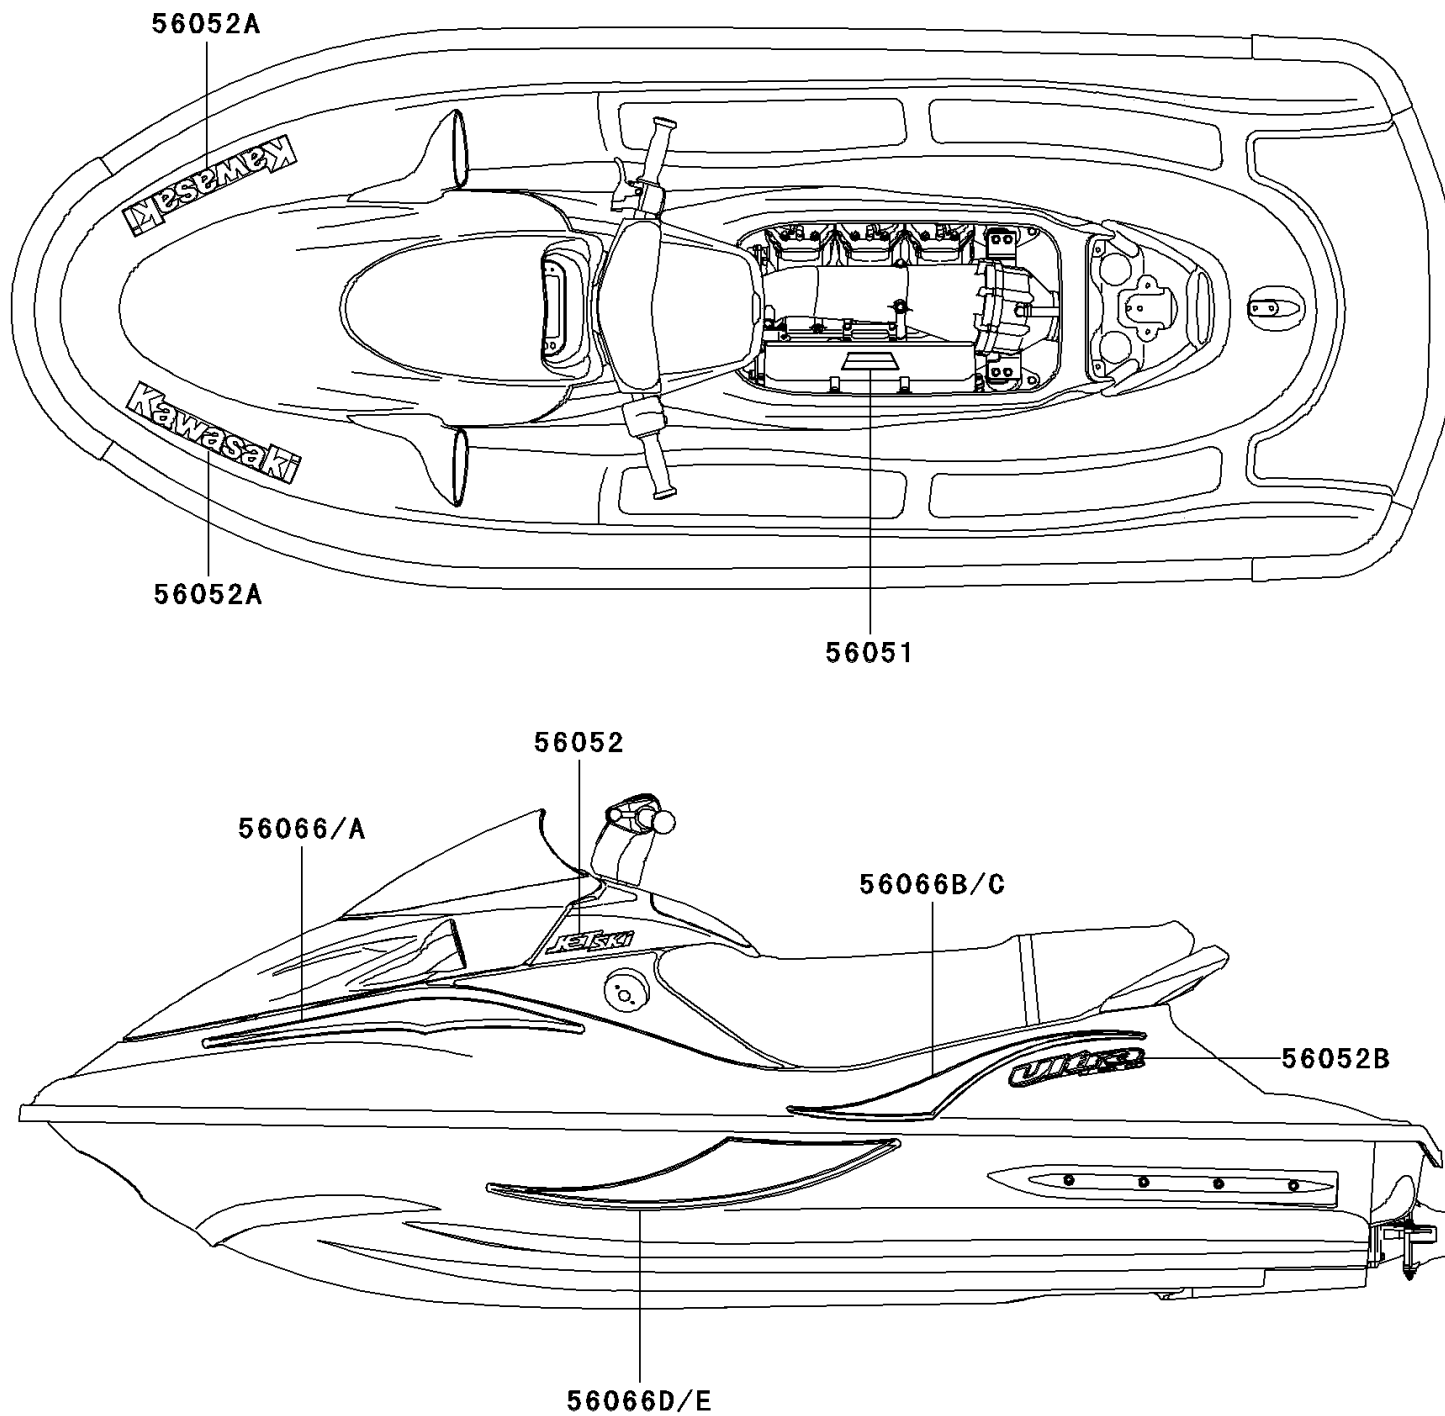

2004 Ultra 150 PARTS DIAGRAM

Decals(B2)

F3880A

2004 Ultra 150 PARTS LIST

Decals(B2)

ITEM NAME	PART NUMBER	QUANTITY
MARK,1200 TRIPLE (Ref # 56051)	56051-3821	1
MARK,HANDLE COVER,JET SKI (Ref # 56052)	56052-3793	1
MARK,DECK,KAWASAKI (Ref # 56052A)	56052-3811	1
MARK,DECK,ULTRA 150 (Ref # 56052B)	56052-3812	1
PATTERN,DECK,FR,LH (Ref # 56066)	56066-3760	1
PATTERN,DECK,FR,RH (Ref # 56066A)	56066-3761	1
PATTERN,DECK,RR,LH (Ref # 56066B)	56066-3762	1
PATTERN,DECK,RR,RH (Ref # 56066C)	56066-3763	1
PATTERN,HULL,LH (Ref # 56066D)	56066-3764	1
PATTERN,HULL,RH (Ref # 56066E)	56066-3765	1