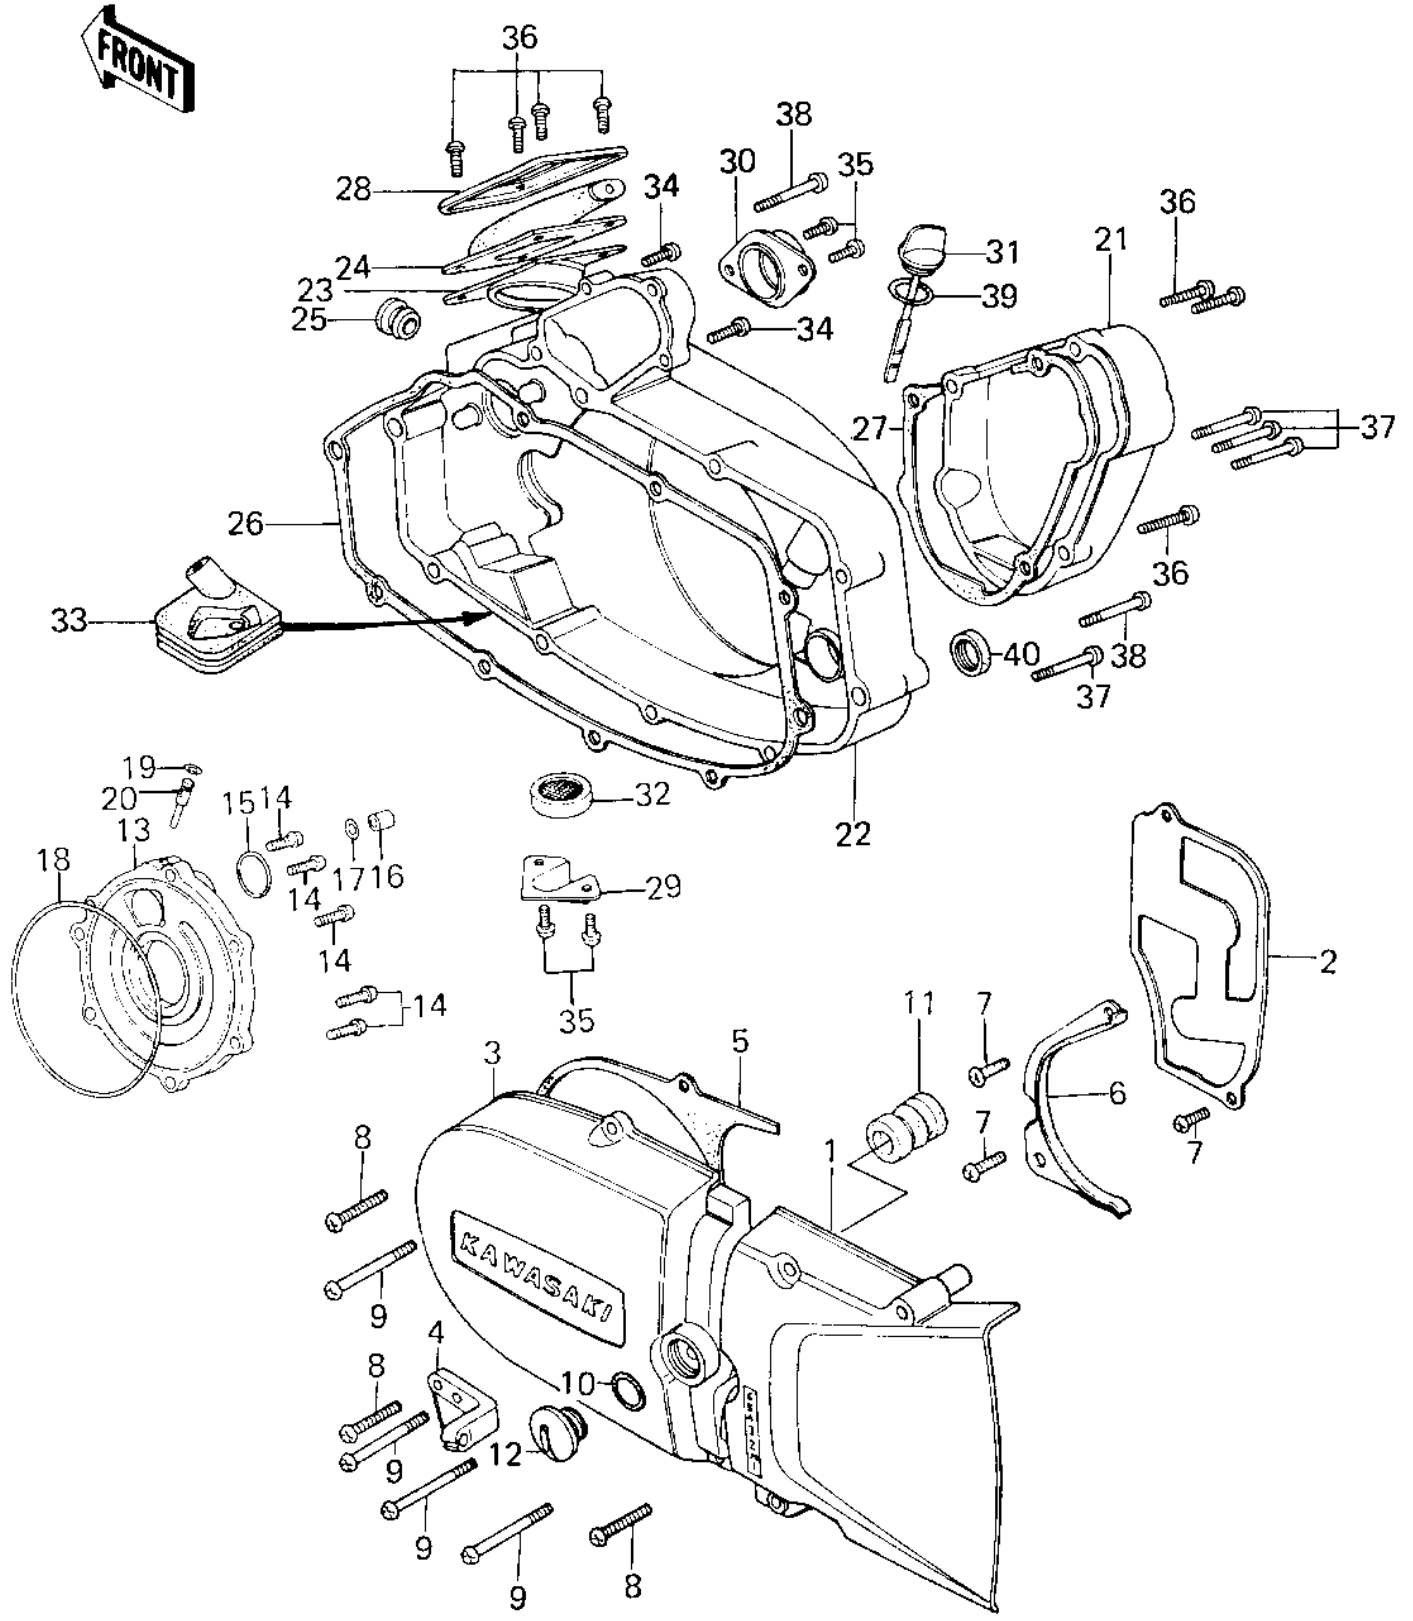

1981 KE125 PARTS DIAGRAM

ENGINE COVERS ('80-81 A7/A8)

1981 KE125 PARTS LIST

ENGINE COVERS ('80-81 A7/A8)

ITEM NAME	PART NUMBER	QUANTITY
COVER,CHAIN (Ref # 1)	14026-1029	
COVER,OIL PUMP (Ref # 2)	14030-060	
COVER,MAGNETO,F.BLACK (Ref # 3)	14031-1053	
HOLDER,WIRE GUIDE (Ref # 4)	14044-012	
GASKET,L.H ENG COVER (Ref # 5)	14045-017	
GUIDE,CHAIN (Ref # 6)	14077-003	
SCREW PAN HEAD 6X12 (Ref # 7)	220B0612	
SCREW PAN HEAD 6X20 (Ref # 8)	220B0620	
SCREW PAN HEAD 6X35 (Ref # 9)	220B0635	
"O" RING,16MM (Ref # 10)	670B2016	
COLLAR (Ref # 11)	92027-207	
PLUG,L.H ENG COVER (Ref # 12)	92067-017	
COVER,ROTARY DISC (Ref # 13)	14019-055	
SCREW PAN HEAD 6X20 (Ref # 14)	220B0620	
"O" RING,28MM (Ref # 15)	670B3028	
PIN DOWEL 8X16 (Ref # 16)	92042-017	
"O" RING,8MM (Ref # 17)	92055-029	
"O" RING,VALVE COVER (Ref # 18)	92055-057	
"O" RING, NOZZLE (Ref # 19)	92055-080	
NOZZLE (Ref # 20)	92062-012	
COVER,CARBURETOR (Ref # 21)	14030-1013	
COVER,CLUTCH (Ref # 22)	14032-1035	
CAP,CARBURETOR (Ref # 23)	14038-039	
CAP,CARBURETOR (Ref # 24)	14038-040	
CAP CARB MOUNT HOLE (Ref # 25)	14039-001	
GASKET,R.H ENG COVER (Ref # 26)	14046-029	
GASKET,CARBURETOR COV (Ref # 27)	11009-1277	
HOLDER,CARBURETOR CAP (Ref # 28)	14065-007	
COVER,FUEL DRAIN (Ref # 29)	14076-006	

1981 KE125 PARTS LIST

ENGINE COVERS ('80-81 A7/A8)

ITEM NAME	PART NUMBER	QUANTITY
HOLDER,CARBURETOR (Ref # 30)	16065-033	
PLUG,OIL FILLER (Ref # 31)	16115-020	
DRAIN,FUEL (Ref # 32)	16116-006	
GROMMET,OVERFLOW (Ref # 33)	16136-009	
UNAVAILABLE IN PRICE BOOK (Ref # 34)	214B0516A	
SCREW PAN HEAD 6X12 (Ref # 35)	220B0612	
SCREW PAN HEAD 6X20 (Ref # 36)	220B0620	
SCREW PAN HEAD 6X30 (Ref # 37)	220B0630	
SCREW PAN HEAD 6X45 (Ref # 38)	220B0645	
"O" RING,20MM (Ref # 39)	670B2020	
OIL SEAL SB16244 (Ref # 40)	92049-002	