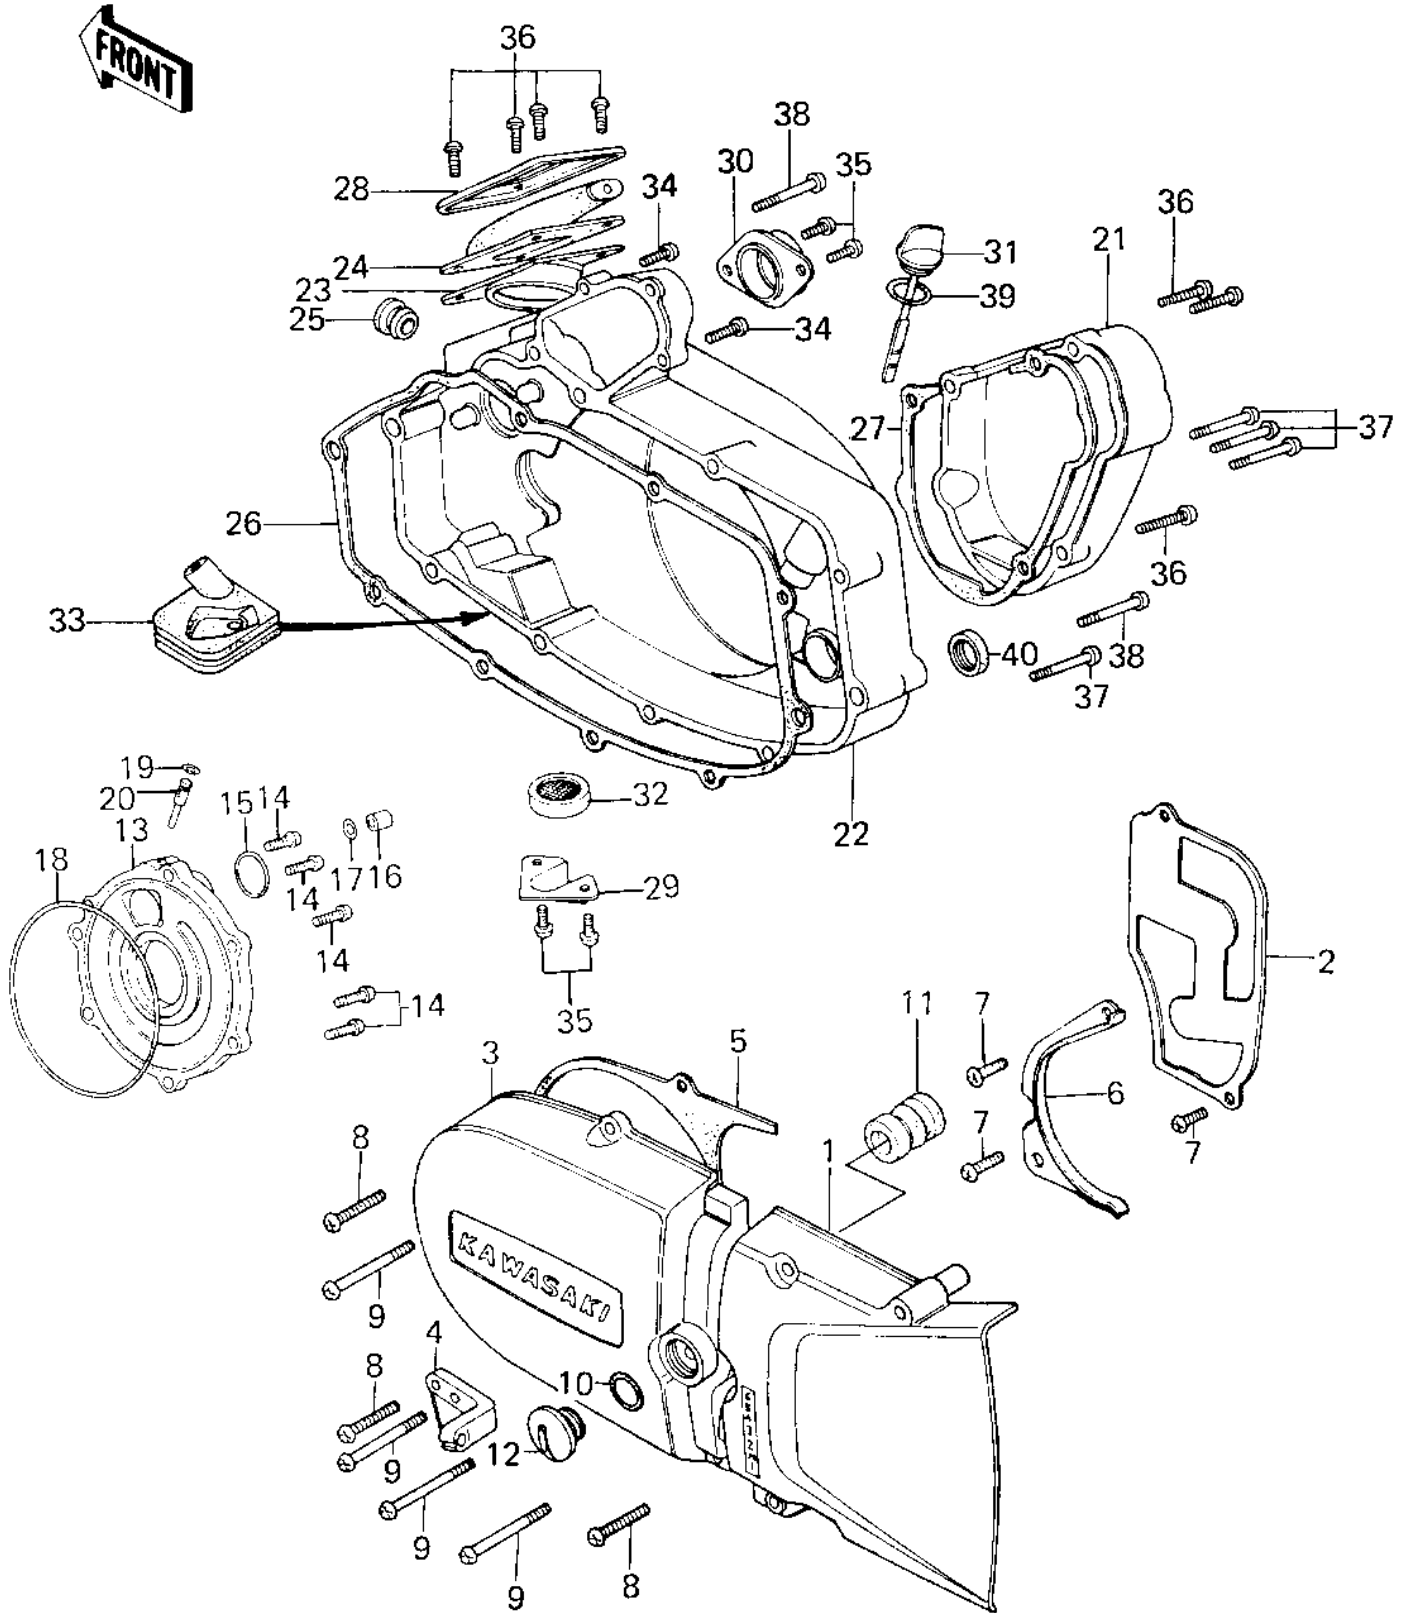

1980 KE125 PARTS DIAGRAM

ENGINE COVERS ('80-81 A7/A8)

1980 KE125 PARTS LIST

ENGINE COVERS ('80-81 A7/A8)

ITEM NAME	PART NUMBER	QUANTITY
COVER,CHAIN (Ref # 1)	14026-1029	1
COVER,OIL PUMP (Ref # 2)	14030-060	1
COVER,MAGNETO,F.BLACK (Ref # 3)	14031-1053	1
HOLDER,WIRE GUIDE (Ref # 4)	14044-012	1
GASKET,L.H ENG COVER (Ref # 5)	14045-017	1
GUIDE,CHAIN (Ref # 6)	14077-003	1
SCREW PAN HEAD 6X12 (Ref # 7)	220B0612	2
SCREW PAN HEAD 6X20 (Ref # 8)	220B0620	3
SCREW PAN HEAD 6X35 (Ref # 9)	220B0635	1
"O" RING,16MM (Ref # 10)	670B2016	1
COLLAR (Ref # 11)	92027-207	1
PLUG,L.H ENG COVER (Ref # 12)	92067-017	1
COVER,ROTARY DISC (Ref # 13)	14019-055	1
"O" RING,28MM (Ref # 15)	670B3028	1
PIN DOWEL 8X16 (Ref # 16)	92042-017	1
"O" RING,8MM (Ref # 17)	92055-029	1
"O" RING,VALVE COVER (Ref # 18)	92055-057	1
"O" RING, NOZZLE (Ref # 19)	92055-080	1
NOZZLE (Ref # 20)	92062-012	1
COVER,CARBURETOR (Ref # 21)	14030-1013	1
COVER,CLUTCH (Ref # 22)	14032-1035	1
CAP,CARBURETOR (Ref # 23)	14038-039	1
CAP,CARBURETOR (Ref # 24)	14038-040	1
CAP CARB MOUNT HOLE (Ref # 25)	14039-001	1
GASKET,R.H ENG COVER (Ref # 26)	14046-029	1
GASKET,CARBURETOR COV (Ref # 27)	11009-1277	1
HOLDER,CARBURETOR CAP (Ref # 28)	14065-007	1
COVER,FUEL DRAIN (Ref # 29)	14076-006	1
HOLDER,CARBURETOR (Ref # 30)	16065-033	1

1980 KE125 PARTS LIST

ENGINE COVERS ('80-81 A7/A8)

ITEM NAME	PART NUMBER	QUANTITY
PLUG,OIL FILLER (Ref # 31)	16115-020	1
DRAIN,FUEL (Ref # 32)	16116-006	1
GROMMET,OVERFLOW (Ref # 33)	16136-009	1
UNAVAILABLE IN PRICE BOOK (Ref # 34)	214B0516A	1
SCREW PAN HEAD 6X30 (Ref # 37)	220B0630	1
SCREW PAN HEAD 6X45 (Ref # 38)	220B0645	1
"O" RING,20MM (Ref # 39)	670B2020	1
OIL SEAL SB16244 (Ref # 40)	92049-002	1