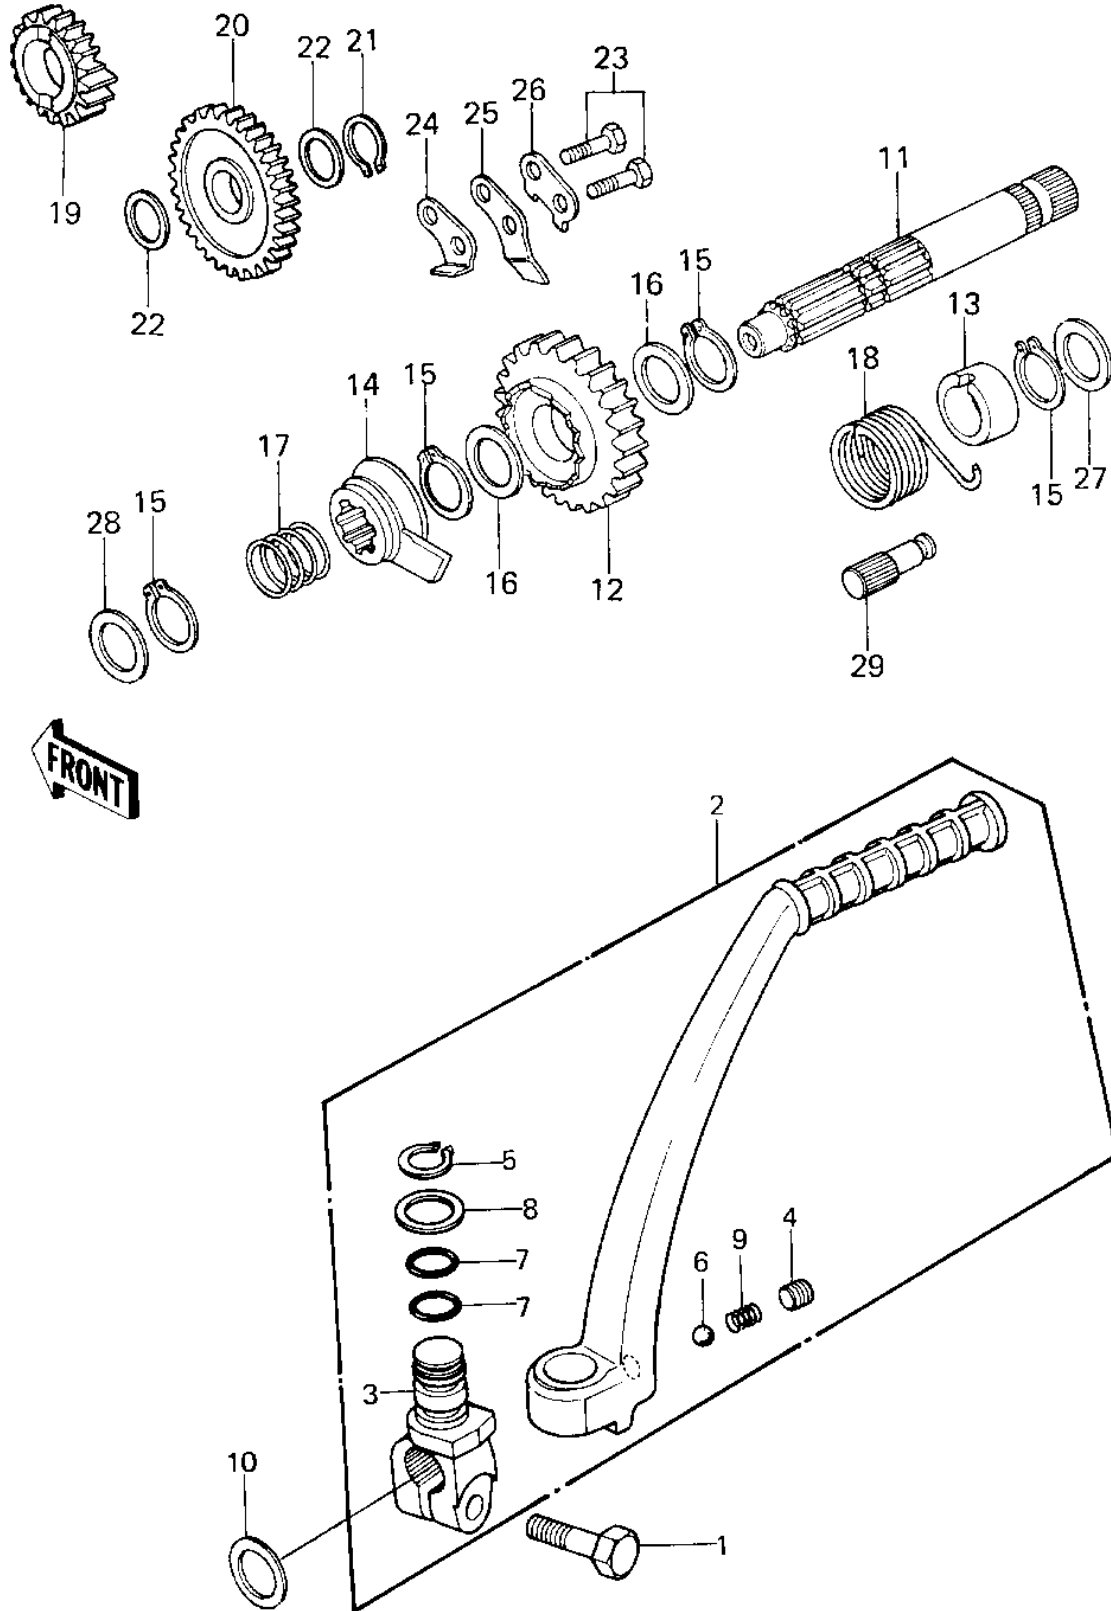

1980 KE125 PARTS DIAGRAM

KICKSTARTER MECHANISM ('80-'81 A7/A8)

1980 KE125 PARTS LIST

KICKSTARTER MECHANISM ('80-'81 A7/A8)

ITEM NAME	PART NUMBER	QUANTITY
BOLT-SMALL-UPSET 8X25 (Ref # 1)	115G0825	1
PEDAL ASSY,KICK (Ref # 2)	13064-1027	2
BOSS,KICK PEDAL (Ref # 3)	13061-5001	2
SCREW,8X8 (Ref # 4)	290Q0808	1
CIR CLIP (Ref # 5)	482K0100	1
BALL STEEL 1/4' (Ref # 6)	600A0800	1
"O" RING,12MM (Ref # 7)	670B2012	1
WASHER,PLAIN (Ref # 8)	92022-1019	1
SPRING KICK PEDAL (Ref # 9)	92081-020	1
WASHER,16.3X24X1 (Ref # 10)	92022-1205	1
SHAFT,KICKSTARTER (Ref # 11)	13066-1012	1
GEAR,KICKSTARTER (Ref # 12)	13068-032	1
GUIDE,KICKSPRING (Ref # 13)	13070-008	1
RATCHET,KL250-D2 (Ref # 14)	13078-1052	1
CIRCLIP 16MM (Ref # 15)	480J1600	1
WASHER,PLAIN (Ref # 16)	92022-315	1
SPRING,RATCHET (Ref # 17)	92081-122	1
SPRING,KICKSTARTER (Ref # 18)	92082-005	1
PINION,KICKSTARTER (Ref # 19)	13075-010	1
IDLE GEAR,KICKSTARTER (Ref # 20)	13073-011	1
CIRCLIP,13MM (Ref # 21)	480J1300	1
WASHER,PLAIN (Ref # 22)	92022-267	1
BOLT HEX HEAD 6X18 (Ref # 23)	110N0618	1
STOPPER,KICKSTARTER (Ref # 24)	32085-1061	1
GUIDE,KICKSTARTER (Ref # 25)	13206-010	1
WASHER,LOCK (Ref # 26)	92024-054	1
WASHER,PLAIN (Ref # 27)	92022-268	1
WASHER,PLAIN (Ref # 28)	92022-269	1
PIN (Ref # 29)	92043-102	1