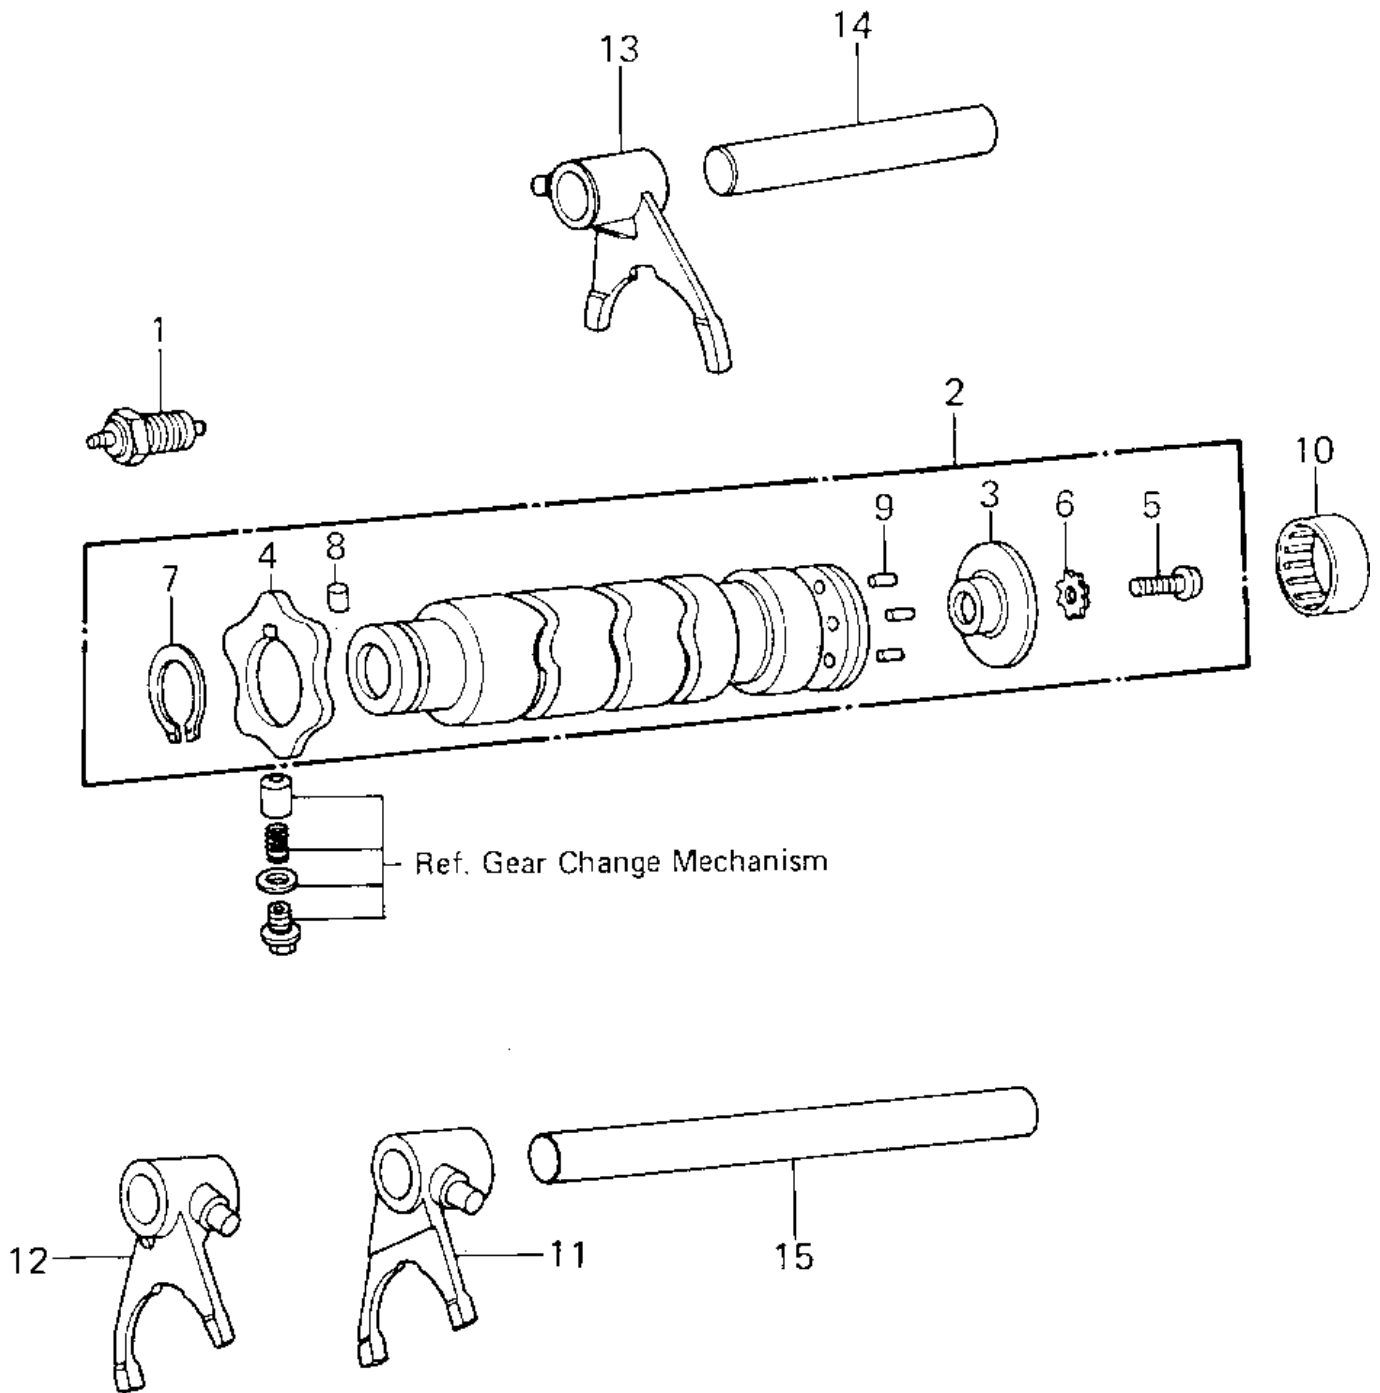

## 1981 KE125 PARTS DIAGRAM

GEAR CHANGE DRUM & FORKS ('80-'81 A7/A8)

## 1981 KE125 PARTS LIST

GEAR CHANGE DRUM & FORKS ('80-'81 A7/A8)

ITEM NAME	PART NUMBER	QUANTITY
SWITCH,NEUTRAL (Ref # 1)	13151-019	1
DRUM ASSY,GEAR SHIFT (Ref # 2)	13239-018	1
PLTE,SHIFT DRUM PIN (Ref # 3)	13142-017	1
CAM-CHANGE DRUM (Ref # 4)	13145-1058	1
SCREW PAN HEAD 6X14 (Ref # 5)	220B0614	1
WASHER LOCK 6MM (Ref # 6)	464H0600	1
CIRCLIP,30MM (Ref # 7)	480J3000	1
PIN-DOWEL,4X6 (Ref # 8)	610A0406	1
PIN,GEAR CHNGE DRUM (Ref # 9)	92042-030	1
BEARING,NEEDLE (Ref # 10)	92046-043	1
FORK,SELECTOR,LOW&4TH (Ref # 11)	13140-058	1
FORK,SELECTOR,2ND&3RD (Ref # 12)	13140-059	1
FORK,SELECTOR,5TH&TOP (Ref # 13)	13140-060	1
RODSHIFT,SHORT (Ref # 14)	13209-014	1
ROD-SHIFT,10X102 (Ref # 15)	49047-1060	1