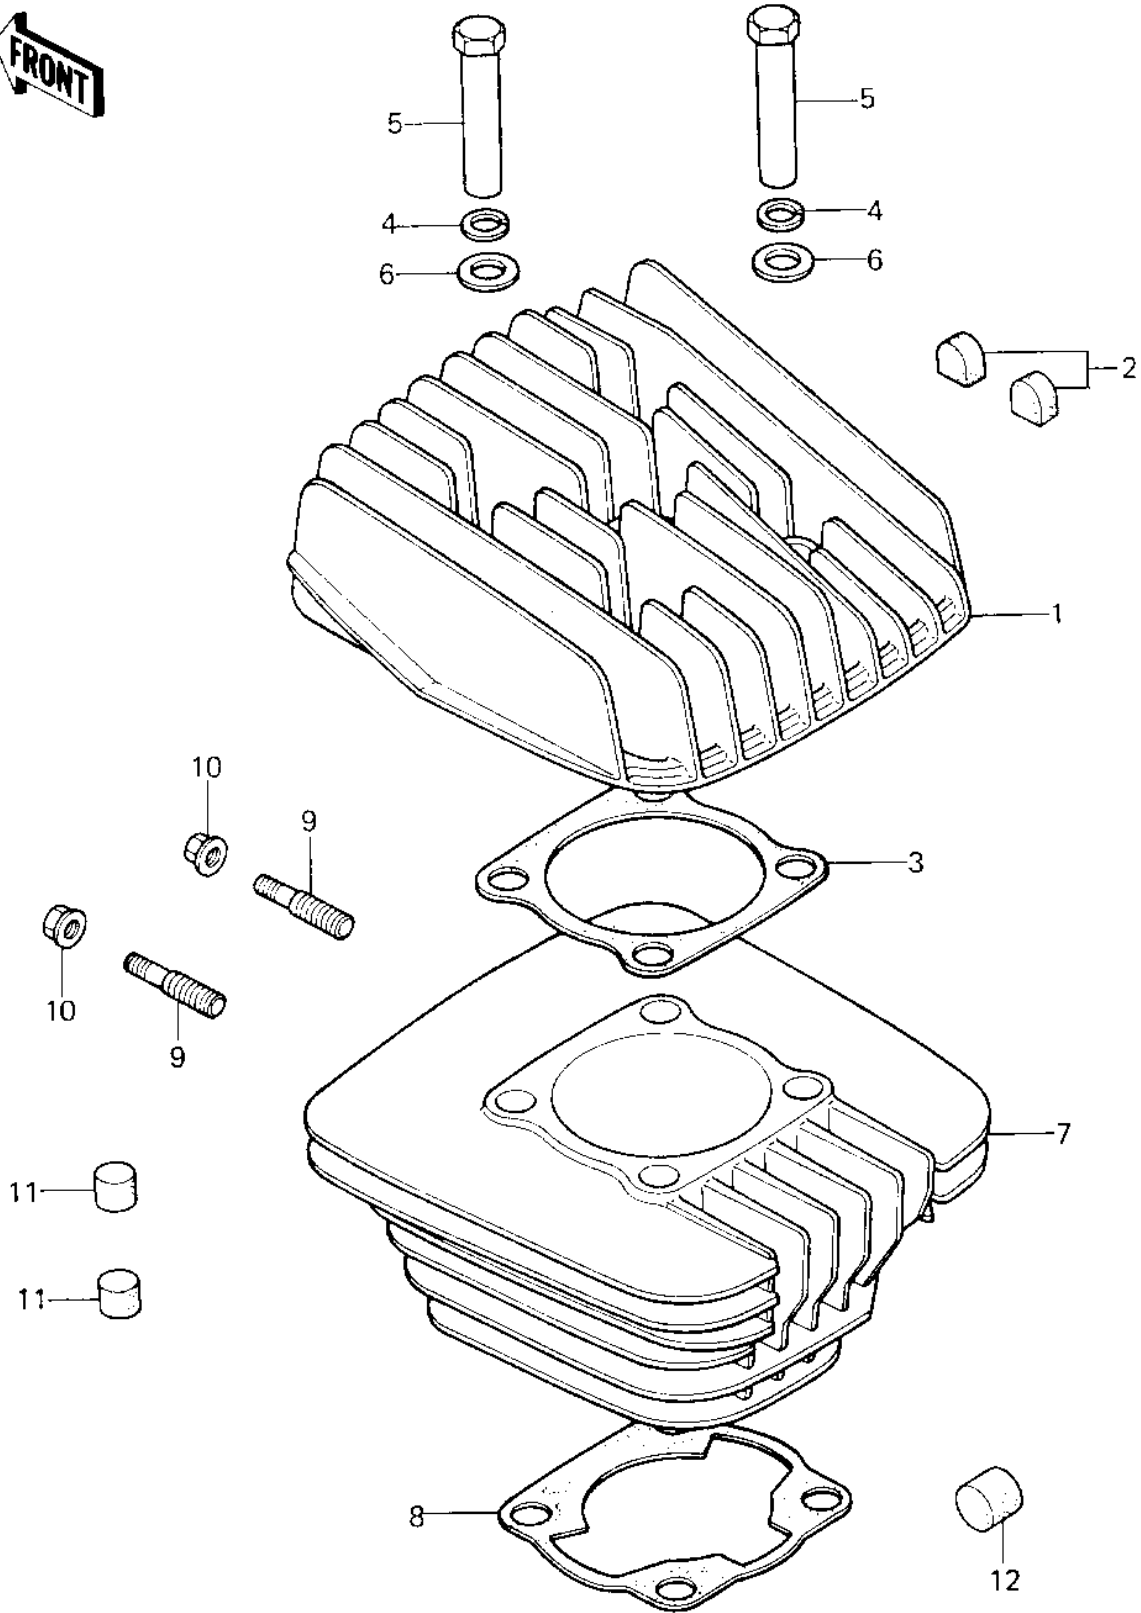

# 1981 KE125 PARTS DIAGRAM

CYLINDER HEAD/CYLINDER ('80-'81 A7/A8)

# 1981 KE125 PARTS LIST

CYLINDER HEAD/CYLINDER ('80-'81 A7/A8)

ITEM NAME	PART NUMBER	QUANTITY
HEAD,CYLINDER,F.BLACK (Ref # 1)	11001-1033	
DAMPER RUBBER (Ref # 2)	92075-1176	
GASKET,CYLINDER HEAD (Ref # 3)	11004-064	
WASHER SPRING 12MM (Ref # 4)	461F1200	
NUT 8MM (Ref # 5)	92015-020	
WASHER PLAIN 12MM (Ref # 6)	92022-072	
CYLINDER,F.BLACK (Ref # 7)	11005-1073	
GASKET,CYLINDER BASE (Ref # 8)	11009-037	
STUD (Ref # 9)	92004-029	
NUT-6MM (Ref # 10)	92015-1078	
DAMPER RUBBER-CYL-HD (Ref # 11)	92075-109	
DAMPER RUBBER-CYL HD (Ref # 12)	92075-117	