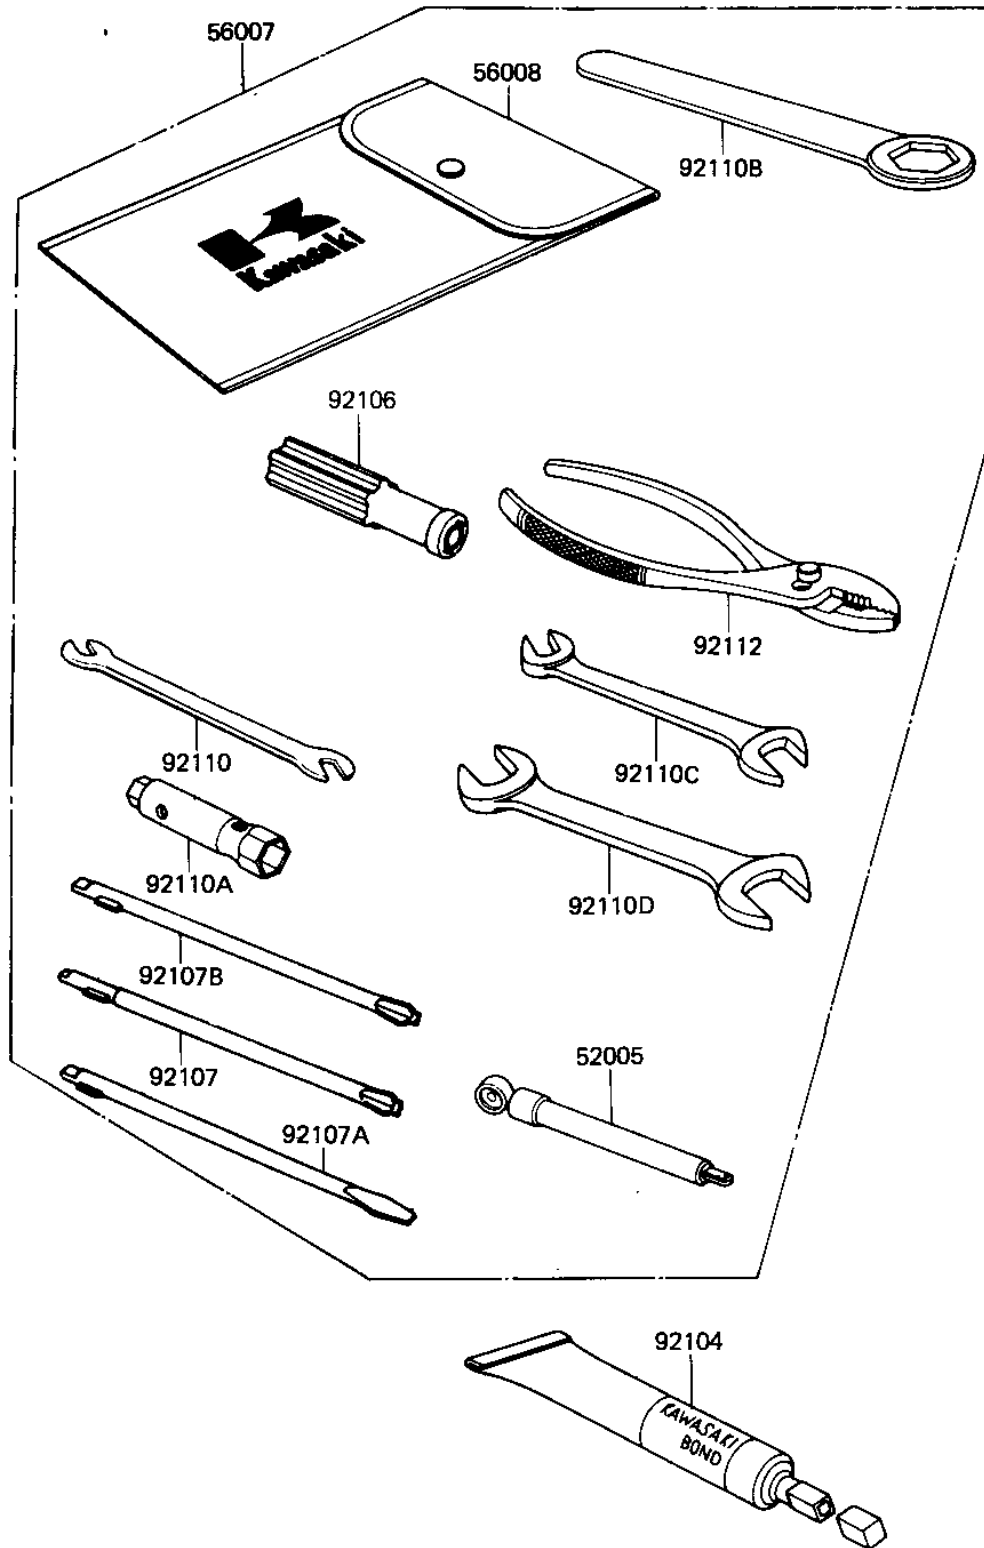

## 1982 KLR250 PARTS DIAGRAM

OWNER TOOLS

F2810-0058

## 1982 KLR250 PARTS LIST

### OWNER TOOLS

ITEM NAME	PART NUMBER	QUANTITY
GAUGE,AIR,3.5KG/CM2 (Ref # 52005)	52005-1031	1
TOOL KIT (Ref # 56007)	56007-1072	1
BAG,TOOL (Ref # 56008)	56008-008	1
LIQUID GASKET (Ref # 92104)	92104-002	1
GRIP,SCREW DRIVER (Ref # 92106)	92106-1001	1
TOOL-DRIVER (Ref # 92107)	92107-1052	1
92107-1052 (Canada) (Ref # 92107A)	92107-007	1
92107-1002 (Canada) (Ref # 92107B)	92107-008	1
TIGHTENER,SPOKE (Ref # 92110)	92108-011	1
WRENCH,BOX,17X21 (Ref # 92110A)	92110-012	1
TOOL-WRENCH,BOX END,2 (Ref # 92110B)	92110-1148	1
TOOL-WRENCH,OPEN END (Ref # 92110C)	92110-1038	1
TOOL-WRENCH,OPEN END, (Ref # 92110D)	92110-1153	1
PLIERS,160MM (Ref # 92112)	92112-003	1