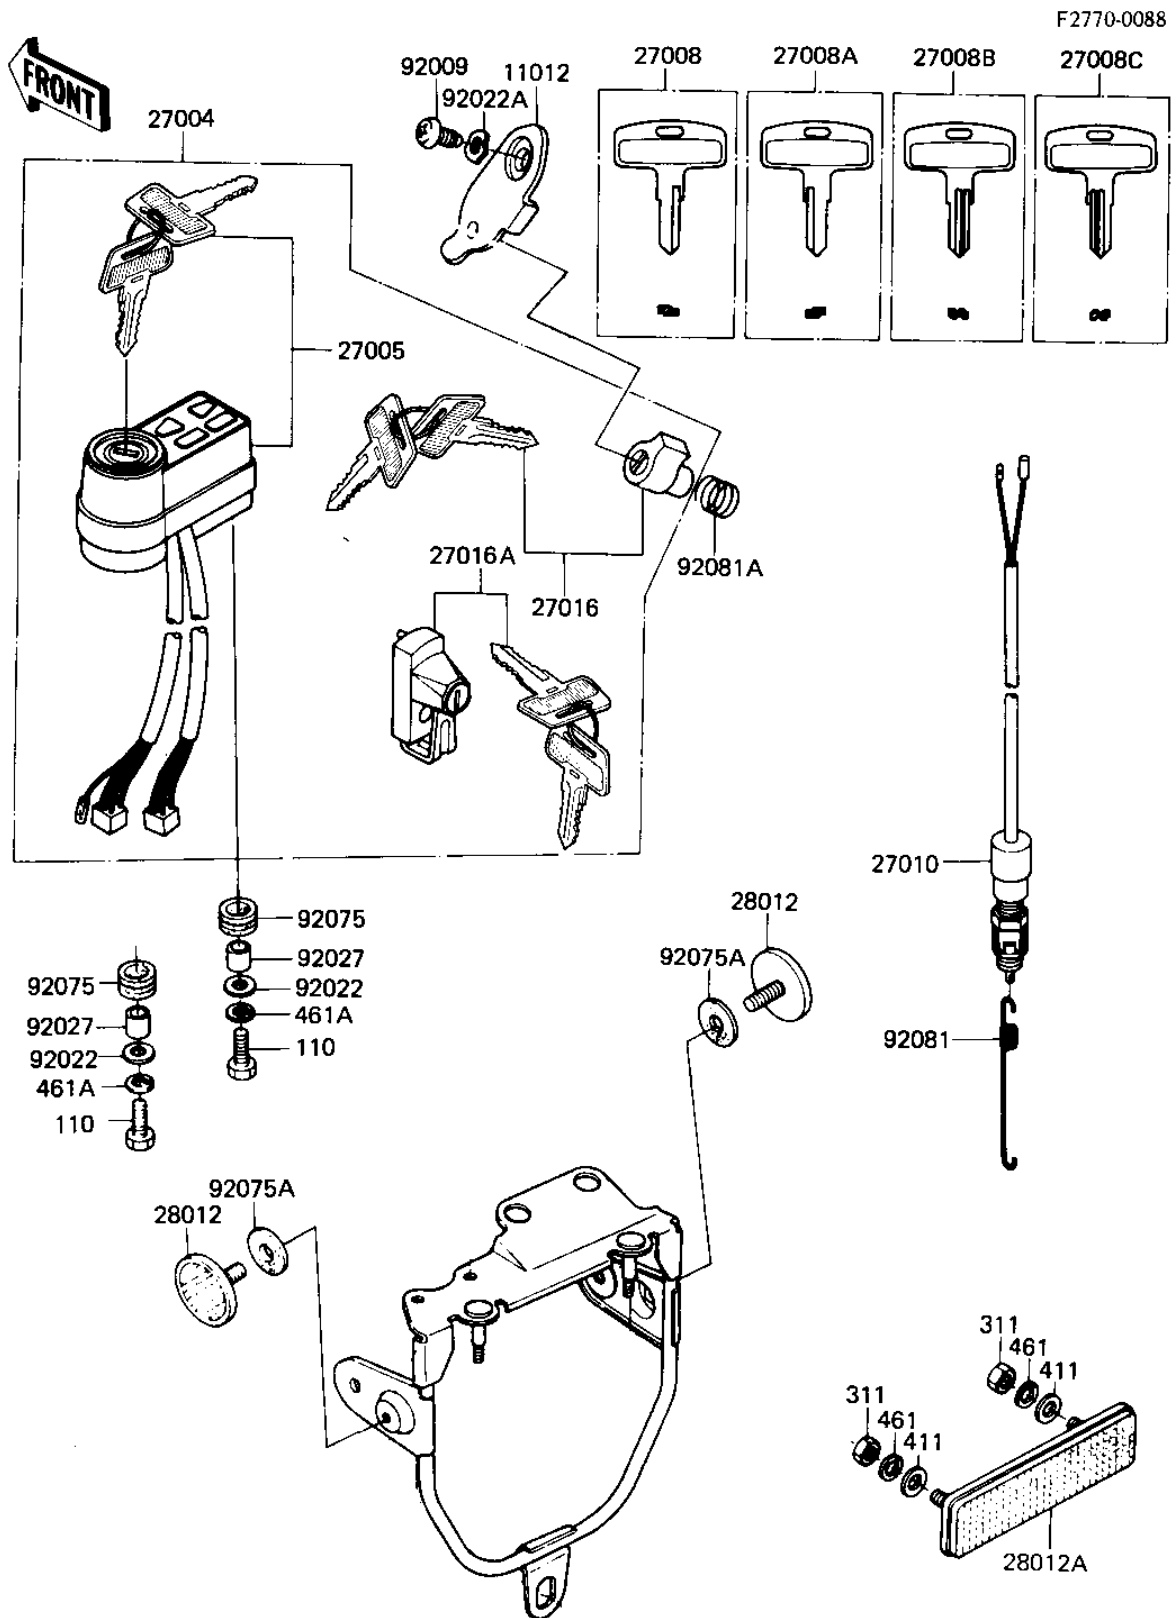

1982 KLR250 PARTS DIAGRAM

IGNITION SWITCH/LOCKS/REFLECTORS

1982 KLR250 PARTS LIST

IGNITION SWITCH/LOCKS/REFLECTORS

ITEM NAME	PART NUMBER	QUANTITY
CAP,STEERING LOCK (Ref # 11012)	11012-1134	1
LOCK ASSY (Ref # 27004)	27004-5134	1
SWITCH ASSY,IGNITION (Ref # 27005)	27005-1051	1
KEY,BLANK (Ref # 27008)	27008-1024	1
KEY,BLANK (Ref # 27008A)	27008-1025	1
KEY,BLANK (Ref # 27008B)	27008-1026	1
KEY,BLANK (Ref # 27008C)	27008-1027	1
SWITCH,BRAKE LAMP (Ref # 27010)	27010-1019	1
LOCK ASSY,STEERING (Ref # 27016)	27016-042	1
LOCK ASSY,HELMET (Ref # 27016A)	27016-5032	1
REFLECTOR,REFLEX (Ref # 28012)	28012-016	1
REFLECTOR,REAR REFLEX (Ref # 28012A)	28012-1005	1
SCREW-TAPPING (Ref # 92009)	92008-007	1
WASHER 6.5X20X1.6T (Ref # 92022)	92022-125	1
WASHER (Ref # 92022A)	92097-003	1
COLLAR,REAR FENDER (Ref # 92027)	92027-162	1
DAMPER RUBBER,RR FENR (Ref # 92075)	92075-209	1
DAMPER RUBBER,REFLECT (Ref # 92075A)	92094-011	1
SPRING,BRAKE LAMP SN (Ref # 92081)	27011-017	1
SPRING-STEERING LOCK (Ref # 92081A)	27032-001	1
BOLT 6X22 (Ref # 110)	112B0622	1
NUT,5MM (Ref # 311)	311B0500	1
WASHER PLAIN 5MM (Ref # 411)	411B0500	1
WASHER SPRING 5MM (Ref # 461)	461F0500	1
WASHER SPRING 6MM (Ref # 461A)	461F0600	1