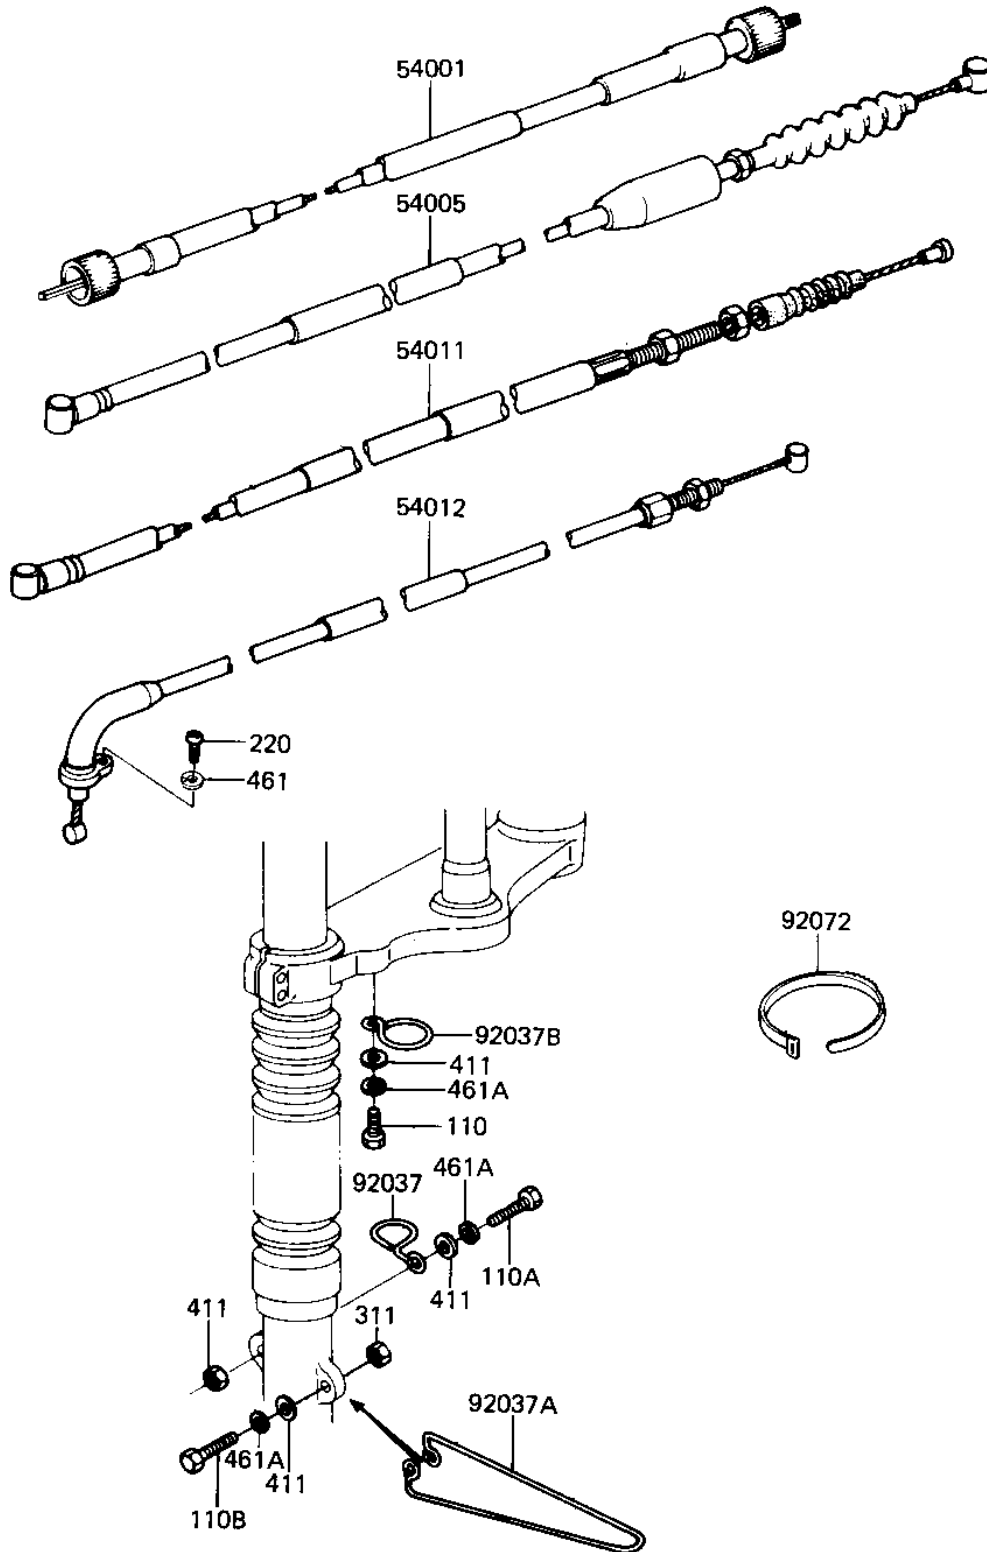

1982 KLR250 PARTS DIAGRAM

CABLES

F2540-0085

1982 KLR250 PARTS LIST

CABLES

ITEM NAME	PART NUMBER	QUANTITY
CABLE,SPEEDOMETER (Ref # 54001)	54001-1027	1
CABLE,FR BRAKE (Ref # 54005)	54005-1017	1
CABLE,CLUTCH (Ref # 54011)	54011-1093	1
CABLE,THROTTLE (Ref # 54012)	54012-1032	1
CLAMP,CABLE (Ref # 92037)	92037-092	1
CLAMP,CABLE (Ref # 92037A)	92037-1014	1
CLAMP,CABLE (Ref # 92037B)	92037-1034	1
BAND,WIRING HARNESS (Ref # 92072)	92072-056	1
BOLT-UPSET,6X12 (Ref # 110)	112G0612	1
BOLT-UPSET (Ref # 110A)	112G0618	1
BOLT-UPSET (Ref # 110B)	112G0625	1
SCREW PAN HEAD 5X10 (Ref # 220)	220B0510	1
NUT 6MM (Ref # 311)	311B0600	1
WASHER PLAIN 6MM (Ref # 411)	411B0600	1
WASHER SPRING 5MM (Ref # 461)	461F0500	1
WASHER SPRING 6MM (Ref # 461A)	461F0600	1