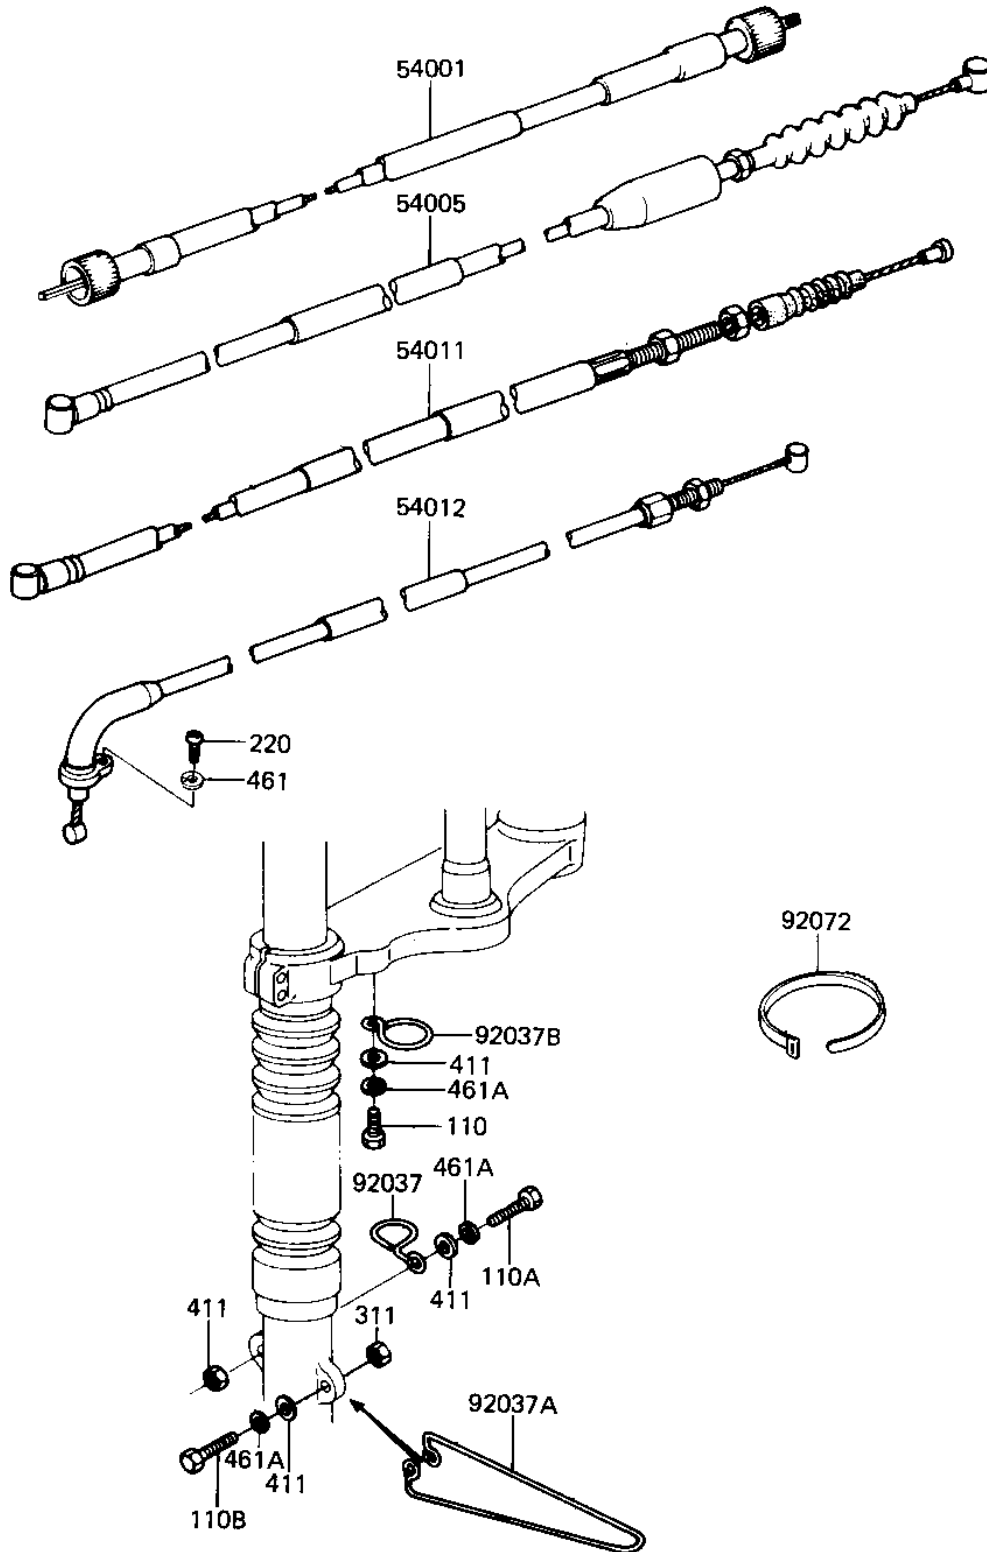

# 1982 KLR250 PARTS DIAGRAM

## CABLES

F2540-0085

# 1982 KLR250 PARTS LIST

## CABLES

ITEM NAME	PART NUMBER	QUANTITY
CABLE,SPEEDOMETER (Ref # 54001)	54001-1027	1
CABLE,FR BRAKE (Ref # 54005)	54005-1017	1
CABLE,CLUTCH (Ref # 54011)	54011-1093	1
CABLE,THROTTLE (Ref # 54012)	54012-1032	1
CLAMP,CABLE (Ref # 92037)	92037-092	1
CLAMP,CABLE (Ref # 92037A)	92037-1014	1
CLAMP,CABLE (Ref # 92037B)	92037-1034	1
BAND,WIRING HARNESS (Ref # 92072)	92072-056	1
BOLT-UPSET,6X12 (Ref # 110)	112G0612	1
BOLT-UPSET (Ref # 110A)	112G0618	1
BOLT-UPSET (Ref # 110B)	112G0625	1
SCREW PAN HEAD 5X10 (Ref # 220)	220B0510	1
NUT 6MM (Ref # 311)	311B0600	2
WASHER PLAIN 6MM (Ref # 411)	411B0600	3
WASHER SPRING 5MM (Ref # 461)	461F0500	1
WASHER SPRING 6MM (Ref # 461A)	461F0600	3