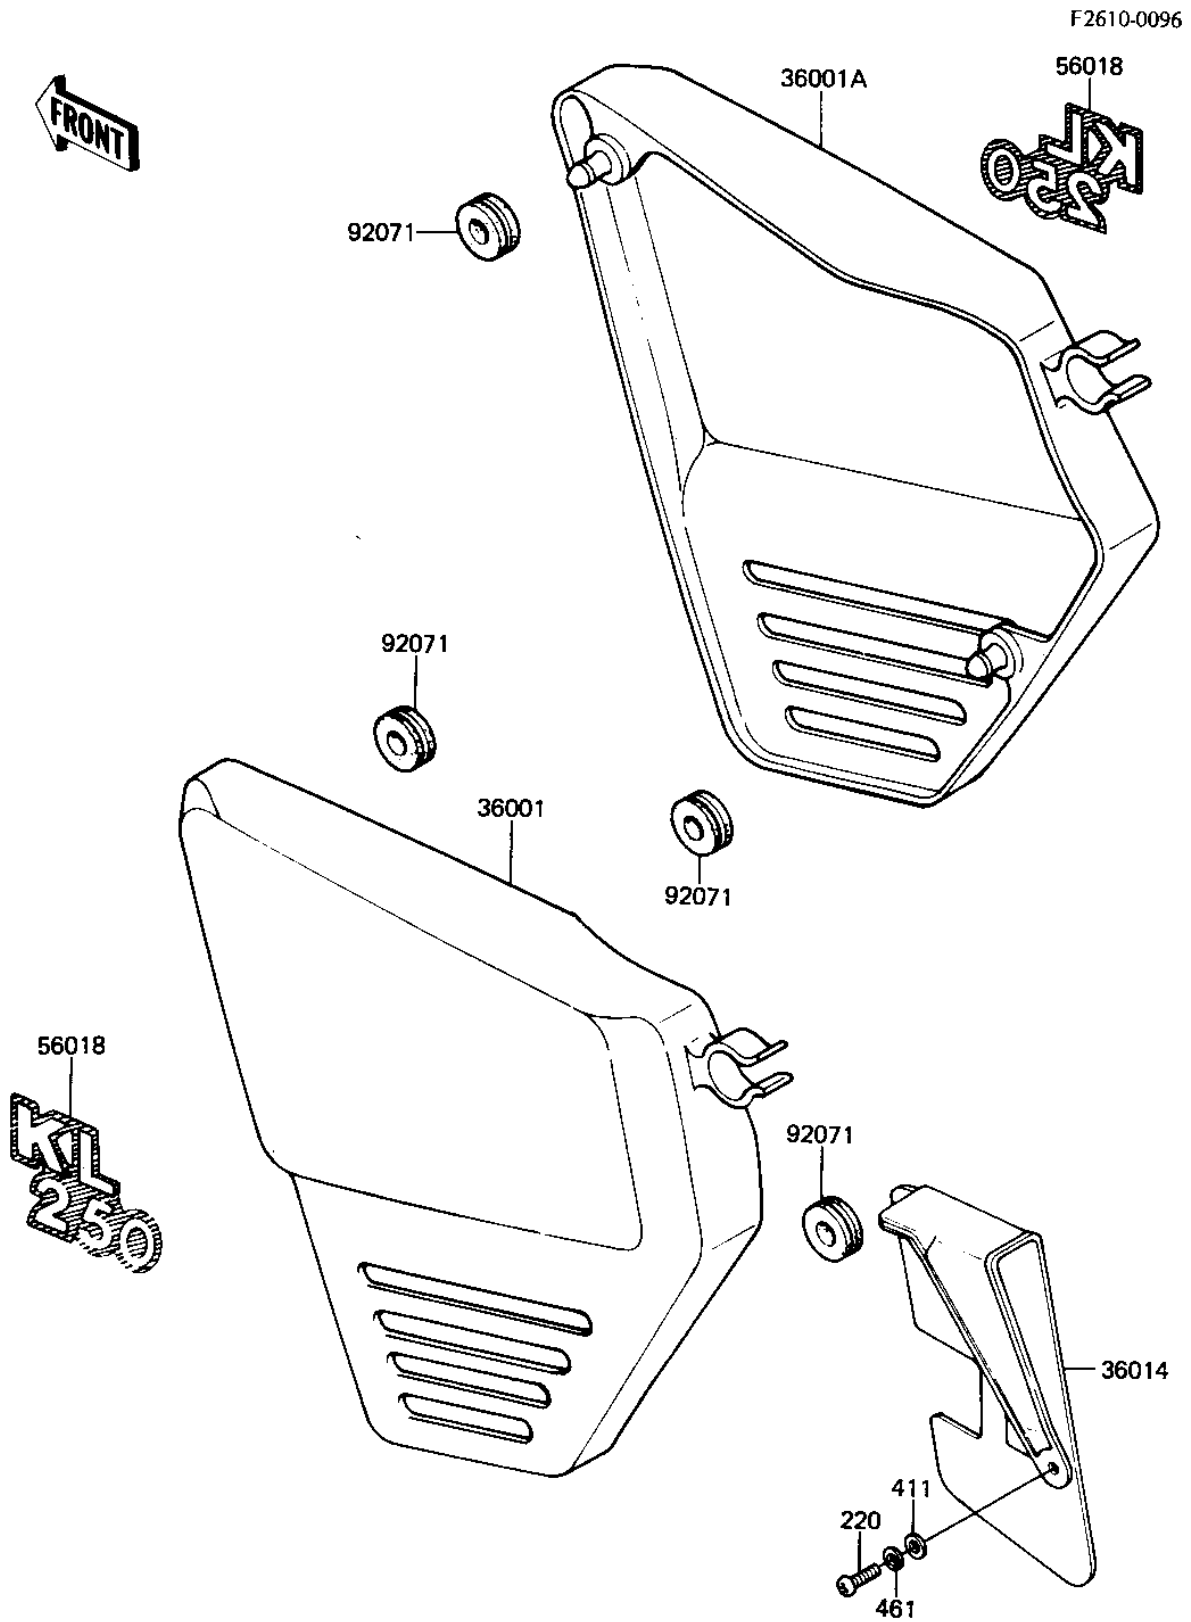

1982 KLR250 PARTS DIAGRAM

SIDE COVERS/CHAIN COVER

1982 KLR250 PARTS LIST

SIDE COVERS/CHAIN COVER

ITEM NAME	PART NUMBER	QUANTITY
COVER-SIDE,LH,F.RED (Ref # 36001)	36001-1059-6L	1
COVER-SIDE,RH,F.RED (Ref # 36001A)	36001-1060-6L	1
CASE,CHAIN (Ref # 36014)	36014-1012	1
MARK,SIDE COVER (Ref # 56018)	56018-1033	2
GROMMET (Ref # 92071)	92071-056	4
SCREW PAN HEAD 6X12 (Ref # 220)	220B0612	1
WASHER PLAIN 6MM (Ref # 411)	411B0600	1
WASHER SPRING 6MM (Ref # 461)	461F0600	1