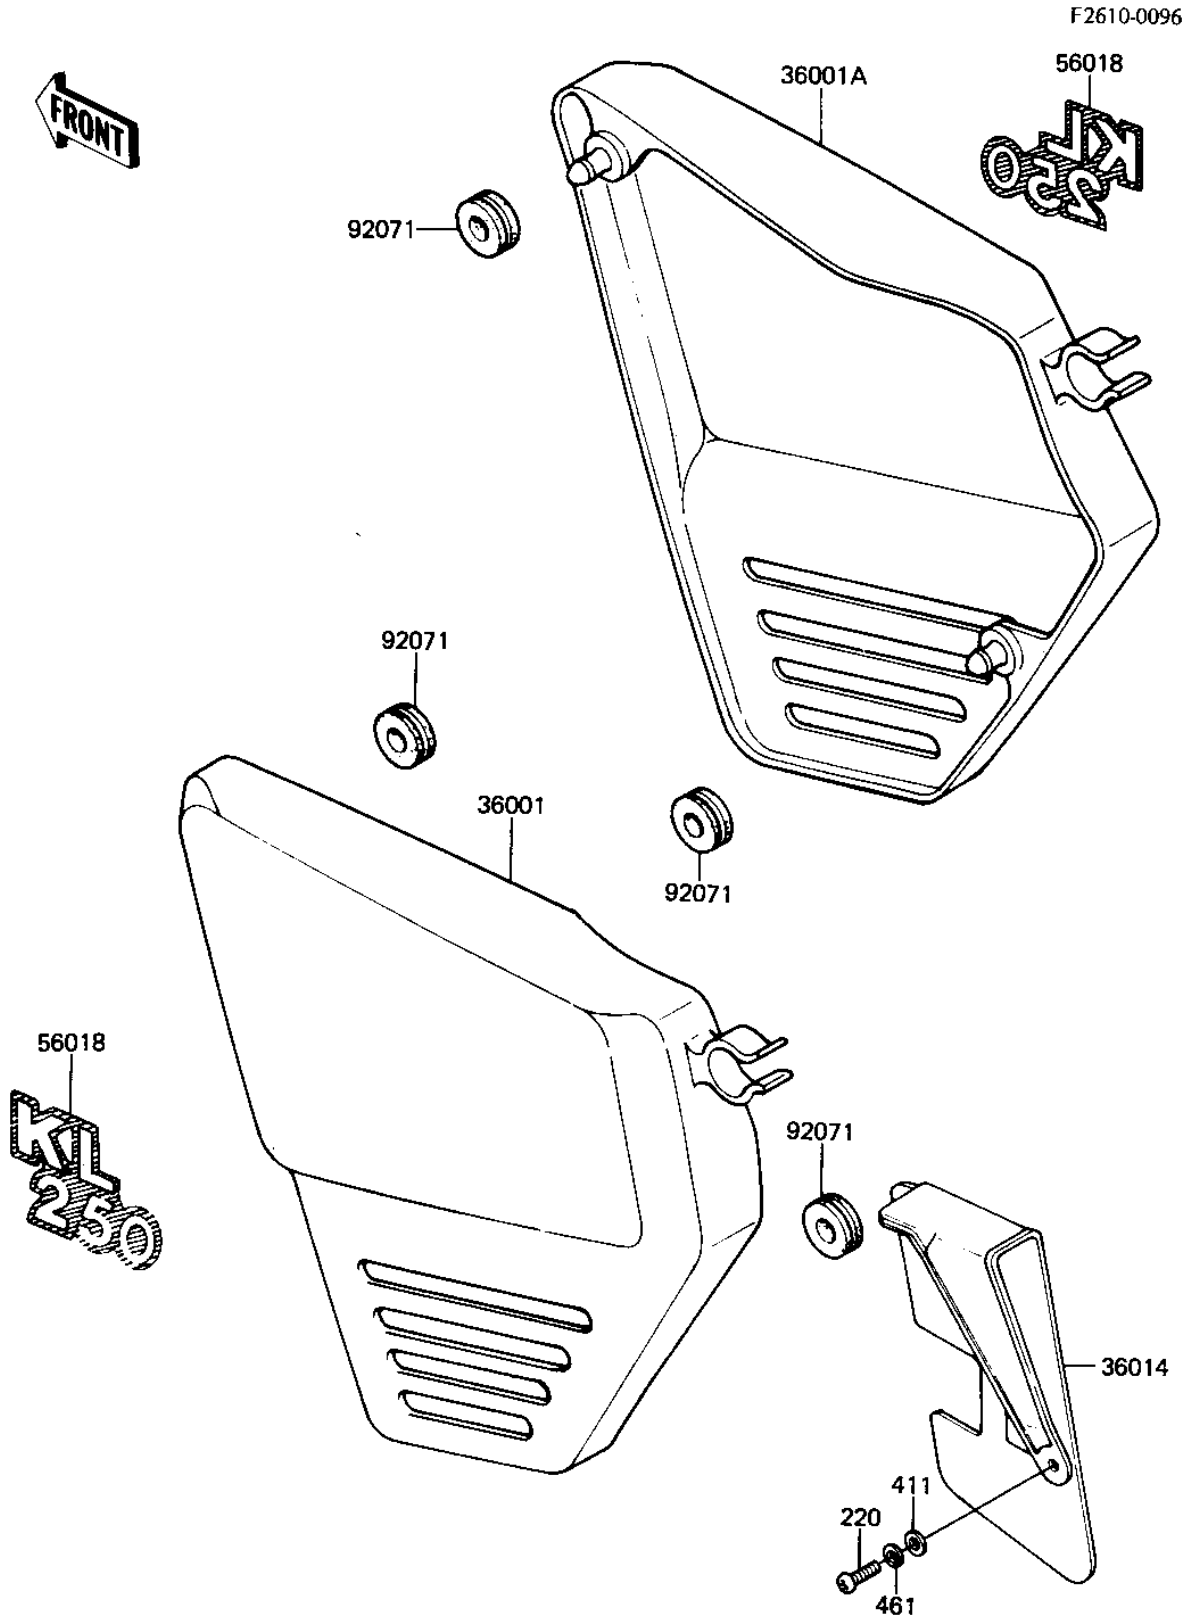

## 1982 KLR250 PARTS DIAGRAM

SIDE COVERS/CHAIN COVER

## 1982 KLR250 PARTS LIST

SIDE COVERS/CHAIN COVER

ITEM NAME	PART NUMBER	QUANTITY
COVER-SIDE,LH,F.RED (Ref # 36001)	36001-1059-6L	1
COVER-SIDE,RH,F.RED (Ref # 36001A)	36001-1060-6L	1
CASE,CHAIN (Ref # 36014)	36014-1012	1
MARK,SIDE COVER (Ref # 56018)	56018-1033	1
GROMMET (Ref # 92071)	92071-056	1
SCREW PAN HEAD 6X12 (Ref # 220)	220B0612	1
WASHER PLAIN 6MM (Ref # 411)	411B0600	1
WASHER SPRING 6MM (Ref # 461)	461F0600	1