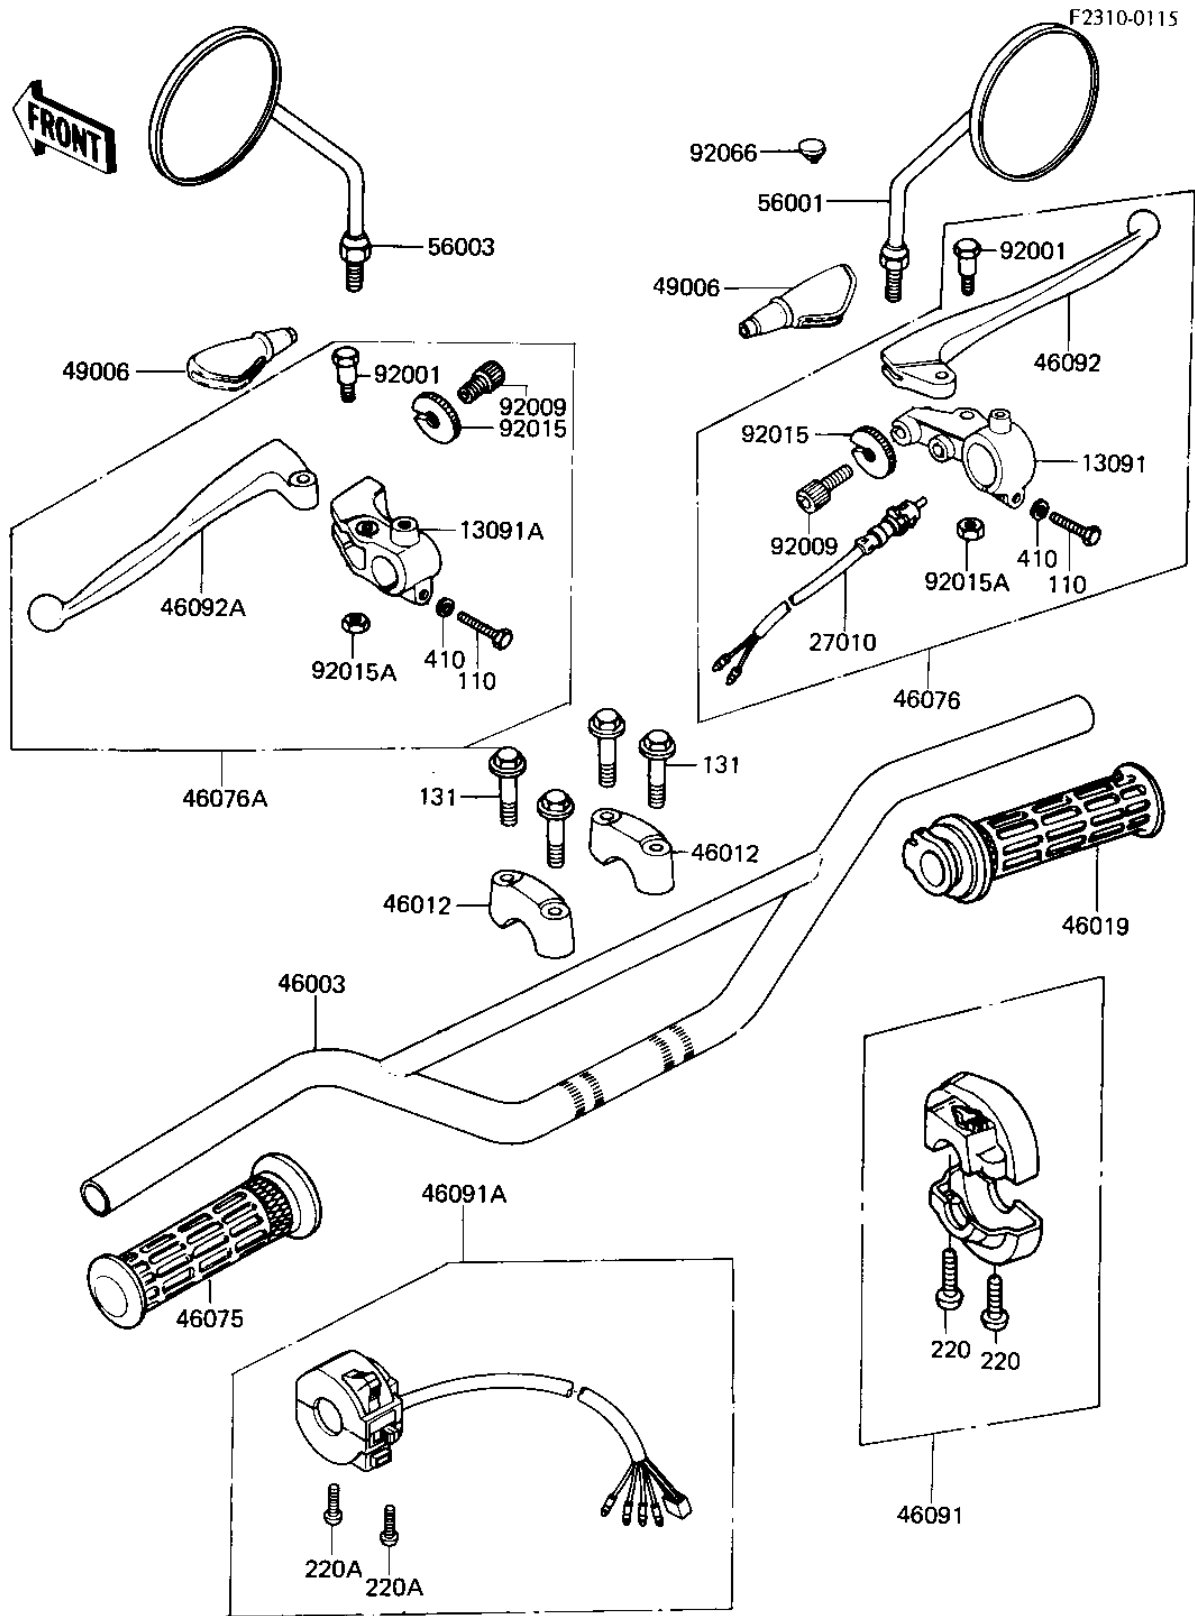

1982 KLR250 PARTS DIAGRAM

HANDLEBAR

1982 KLR250 PARTS LIST

HANDLEBAR

ITEM NAME	PART NUMBER	QUANTITY
HOLDER-FR BRK LEV,BLK (Ref # 13091)	46060-009-21	1
HOLDER-CLUTCH LEV,BLK (Ref # 13091A)	46094-011-21	1
SWITCH-FR. BRAKE LAMP (Ref # 27010)	27021-004	1
HANDLEBAR (Ref # 46003)	46003-1038	1
HOLDER,HANDLEBAR (Ref # 46012)	46012-014	1
GRIP ASSY,THROTTLE (Ref # 46019)	46019-1005	1
GRIP,L.H. (Ref # 46075)	46075-1004	1
LEVER ASSY,FRNT BRAKE (Ref # 46076)	46021-031	1
LEVER ASSY,CLUTCH (Ref # 46076A)	46076-044	1
HOUSING ASSY,CONT,R.H (Ref # 46091)	46091-1041	1
HOUSING ASSY,CONT,LH (Ref # 46091A)	46091-1166	1
LEVER FRONT BRAKE (Ref # 46092)	46058-004	1
LEVER-CLUTCH (Ref # 46092A)	46092-015	1
BOOTS,LEVER HOLDER (Ref # 49006)	49006-1017	1
REAR VIEW MIRROR,R.H (Ref # 56001)	56002-020	1
REAR VIEW MIRROR,L.H (Ref # 56003)	56003-009	1
BOLT,HEX HEAD,5X22 (Ref # 92001)	92007-046	1
SCREW CABLE ADJUST (Ref # 92009)	46055-003	1
NUT-LOCK (Ref # 92015)	46056-005	1
NUT-LOCK,5MM (Ref # 92015A)	92019-014	1
PLUG,9.5X8 (Ref # 92066)	92066-1077	1
BOLT HEX HEAD 6X25 (Ref # 110)	110N0625	1
BOLT,FLANGED,8X35 (Ref # 131)	130G0835	1
SCREW PAN HEAD 5X18 (Ref # 220)	220B0518	1
SCREW PAN HEAD 5X22 (Ref # 220A)	220B0522	1
WASHER,PLAIN,6MM (Ref # 410)	410D0600	1