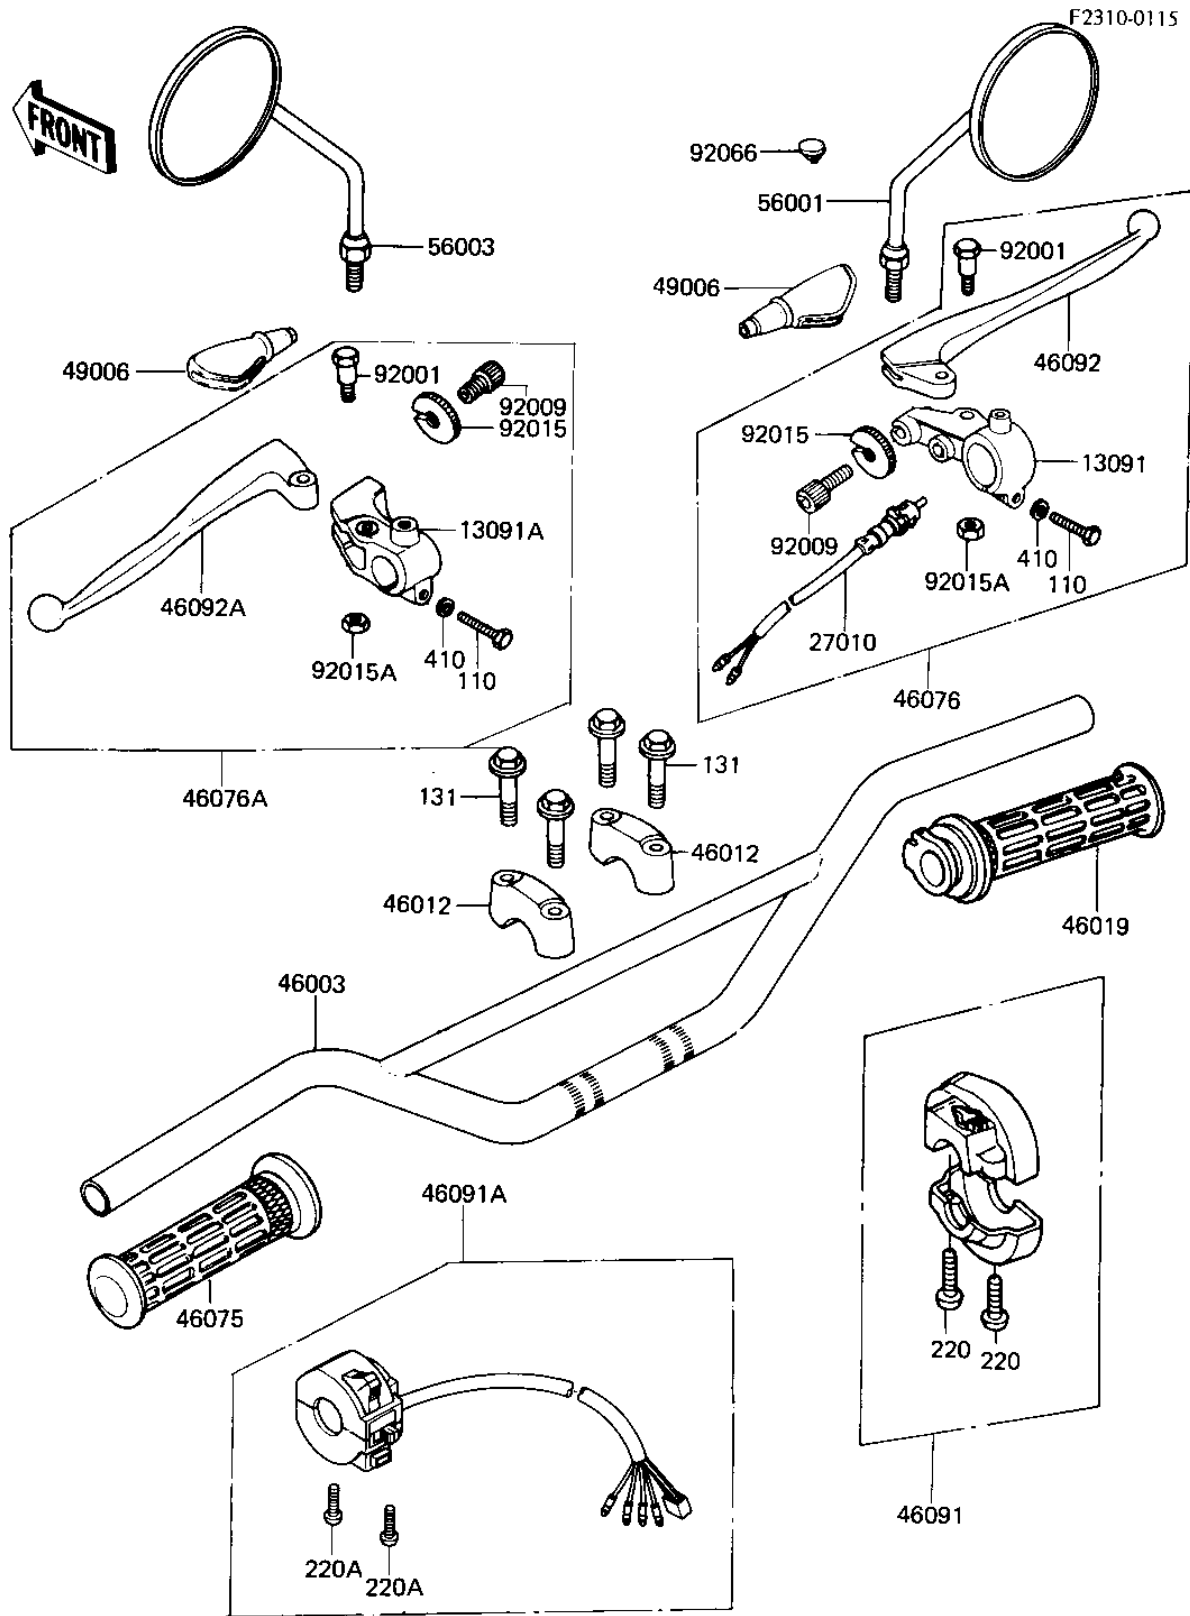

# 1982 KLR250 PARTS DIAGRAM

## HANDLEBAR

# 1982 KLR250 PARTS LIST

## HANDLEBAR

ITEM NAME	PART NUMBER	QUANTITY
HOLDER-FR BRK LEV,BLK (Ref # 13091)	46060-009-21	1
HOLDER-CLUTCH LEV,BLK (Ref # 13091A)	46094-011-21	1
SWITCH-FR. BRAKE LAMP (Ref # 27010)	27021-004	1
HANDLEBAR (Ref # 46003)	46003-1038	1
HOLDER,HANDLEBAR (Ref # 46012)	46012-014	2
GRIP ASSY,THROTTLE (Ref # 46019)	46019-1005	1
GRIP,L.H. (Ref # 46075)	46075-1004	1
LEVER ASSY,FRNT BRAKE (Ref # 46076)	46021-031	1
LEVER ASSY,CLUTCH (Ref # 46076A)	46076-044	1
HOUSING ASSY,CONT,R.H (Ref # 46091)	46091-1041	1
HOUSING ASSY,CONT,LH (Ref # 46091A)	46091-1166	1
LEVER FRONT BRAKE (Ref # 46092)	46058-004	1
LEVER-CLUTCH (Ref # 46092A)	46092-015	1
BOOTS,LEVER HOLDER (Ref # 49006)	49006-1017	2
REAR VIEW MIRROR,R.H (Ref # 56001)	56002-020	1
REAR VIEW MIRROR,L.H (Ref # 56003)	56003-009	1
BOLT,HEX HEAD,5X22 (Ref # 92001)	92007-046	2
SCREW CABLE ADJUST (Ref # 92009)	46055-003	2
NUT-LOCK (Ref # 92015)	46056-005	2
NUT-LOCK,5MM (Ref # 92015A)	92019-014	2
PLUG,9.5X8 (Ref # 92066)	92066-1077	1
BOLT HEX HEAD 6X25 (Ref # 110)	110N0625	2
BOLT,FLANGED,8X35 (Ref # 131)	130G0835	4
SCREW PAN HEAD 5X18 (Ref # 220)	220B0518	2
SCREW PAN HEAD 5X22 (Ref # 220A)	220B0522	2
WASHER,PLAIN,6MM (Ref # 410)	410D0600	2