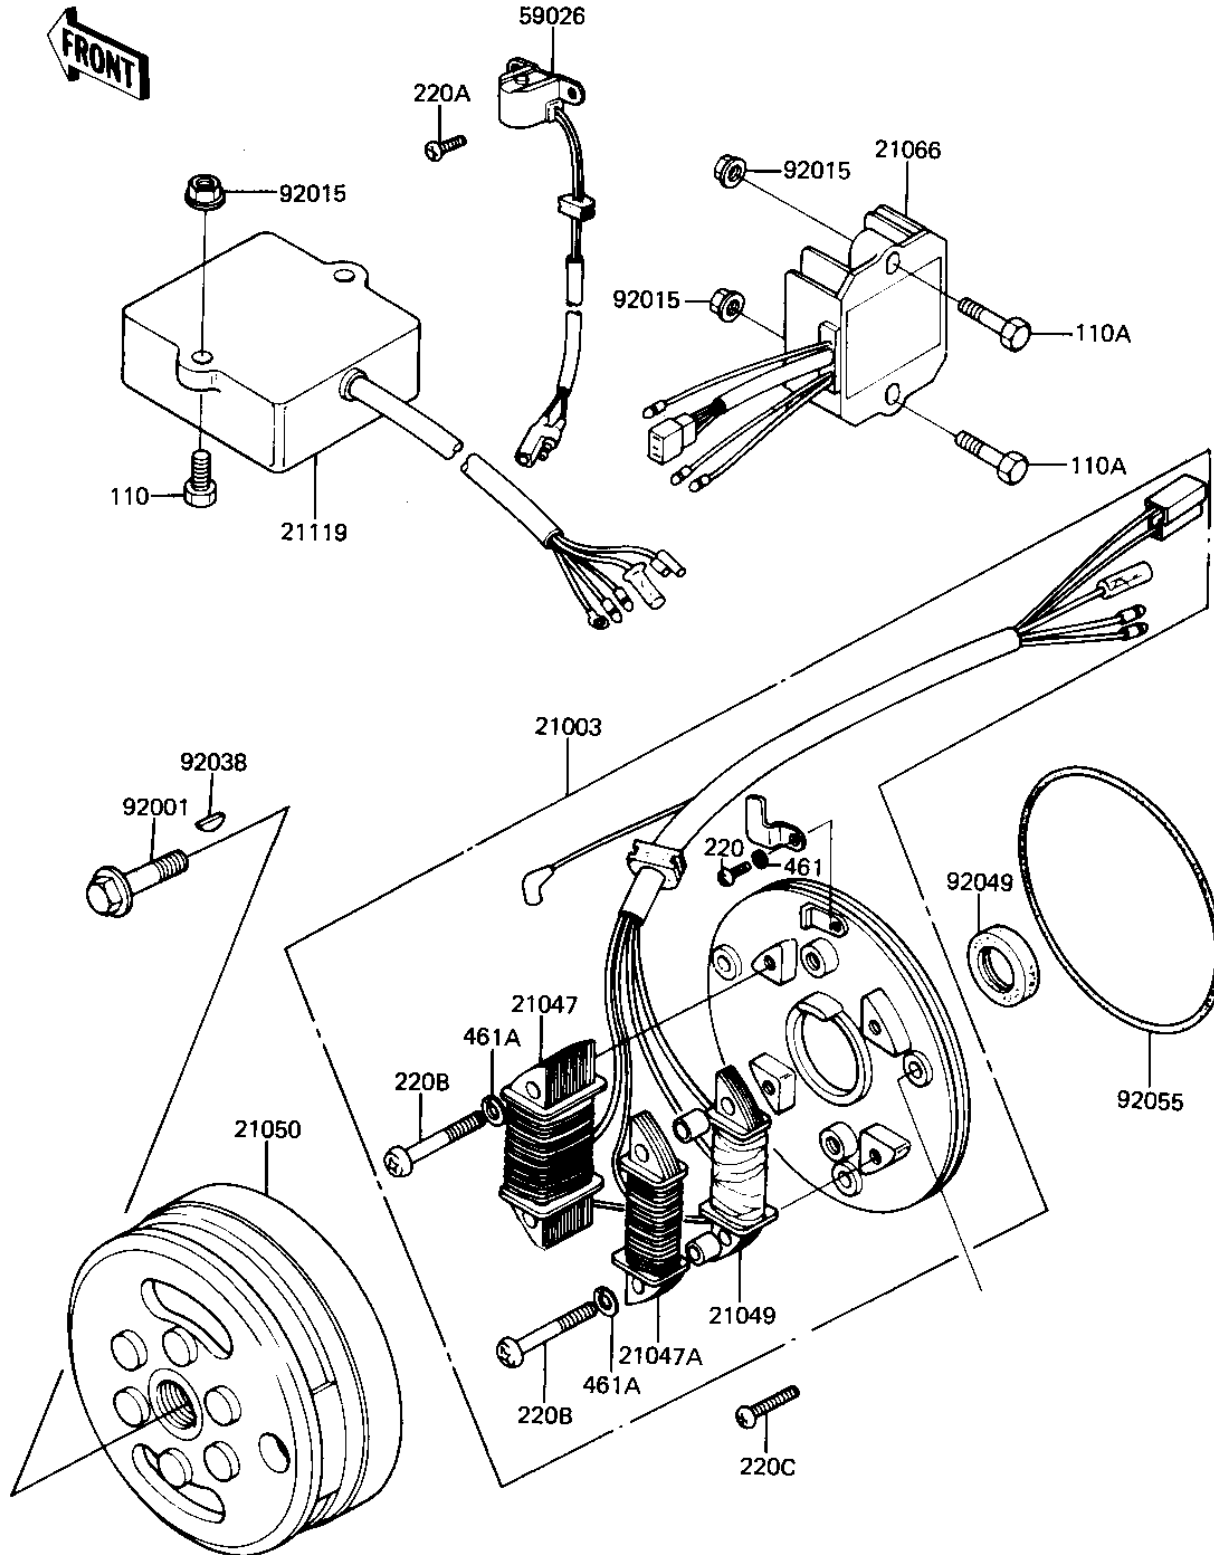

1982 KLR250 PARTS DIAGRAM

IGNITION/GENERATOR/REGULATOR

E1810-0038

1982 KLR250 PARTS LIST

IGNITION/GENERATOR/REGULATOR

ITEM NAME	PART NUMBER	QUANTITY
STATOR ASSY,MAGNETO (Ref # 21003)	21003-1034	1
COIL,LIGHTING"A" (Ref # 21047)	21047-1011	1
COIL,LIGHTING"B" (Ref # 21047A)	21047-1012	1
COIL,EXCITING (Ref # 21049)	21049-1008	1
FLYWHEEL,MAGNETO (Ref # 21050)	21050-1017	1
REGULATOR,VOLTAGE (Ref # 21066)	21066-1010	1
IGNITER (Ref # 21119)	21119-1006	1
COIL,PULSING (Ref # 59026)	59026-1005	1
BOLT,10X40 (Ref # 92001)	92001-1201	1
NUT-6MM (Ref # 92015)	92015-1078	1
WOODRUFF KEY (Ref # 92038)	92038-001	1
OIL SEAL,S-27408-LHS (Ref # 92049)	92049-1004	1
"O" RING,MAGNETO BASE (Ref # 92055)	92055-1006	1
BOLT-UPSET 6X14 (Ref # 110)	112B0614	1
BOLT-UPSET (Ref # 110A)	112G0625	1
SCREW PAN HEAD 4X6 (Ref # 220)	220B0406	1
SCREW PAN HEAD 5X8 (Ref # 220A)	220B0508	1
SCREW-PAN-CROS (Ref # 220B)	220B0535	1
SCREW PAN HEAD 6X25 (Ref # 220C)	220B0625	1
WASHER SPRING 4MM (Ref # 461)	461F0400	1
WASHER SPRING 5MM (Ref # 461A)	461F0500	1