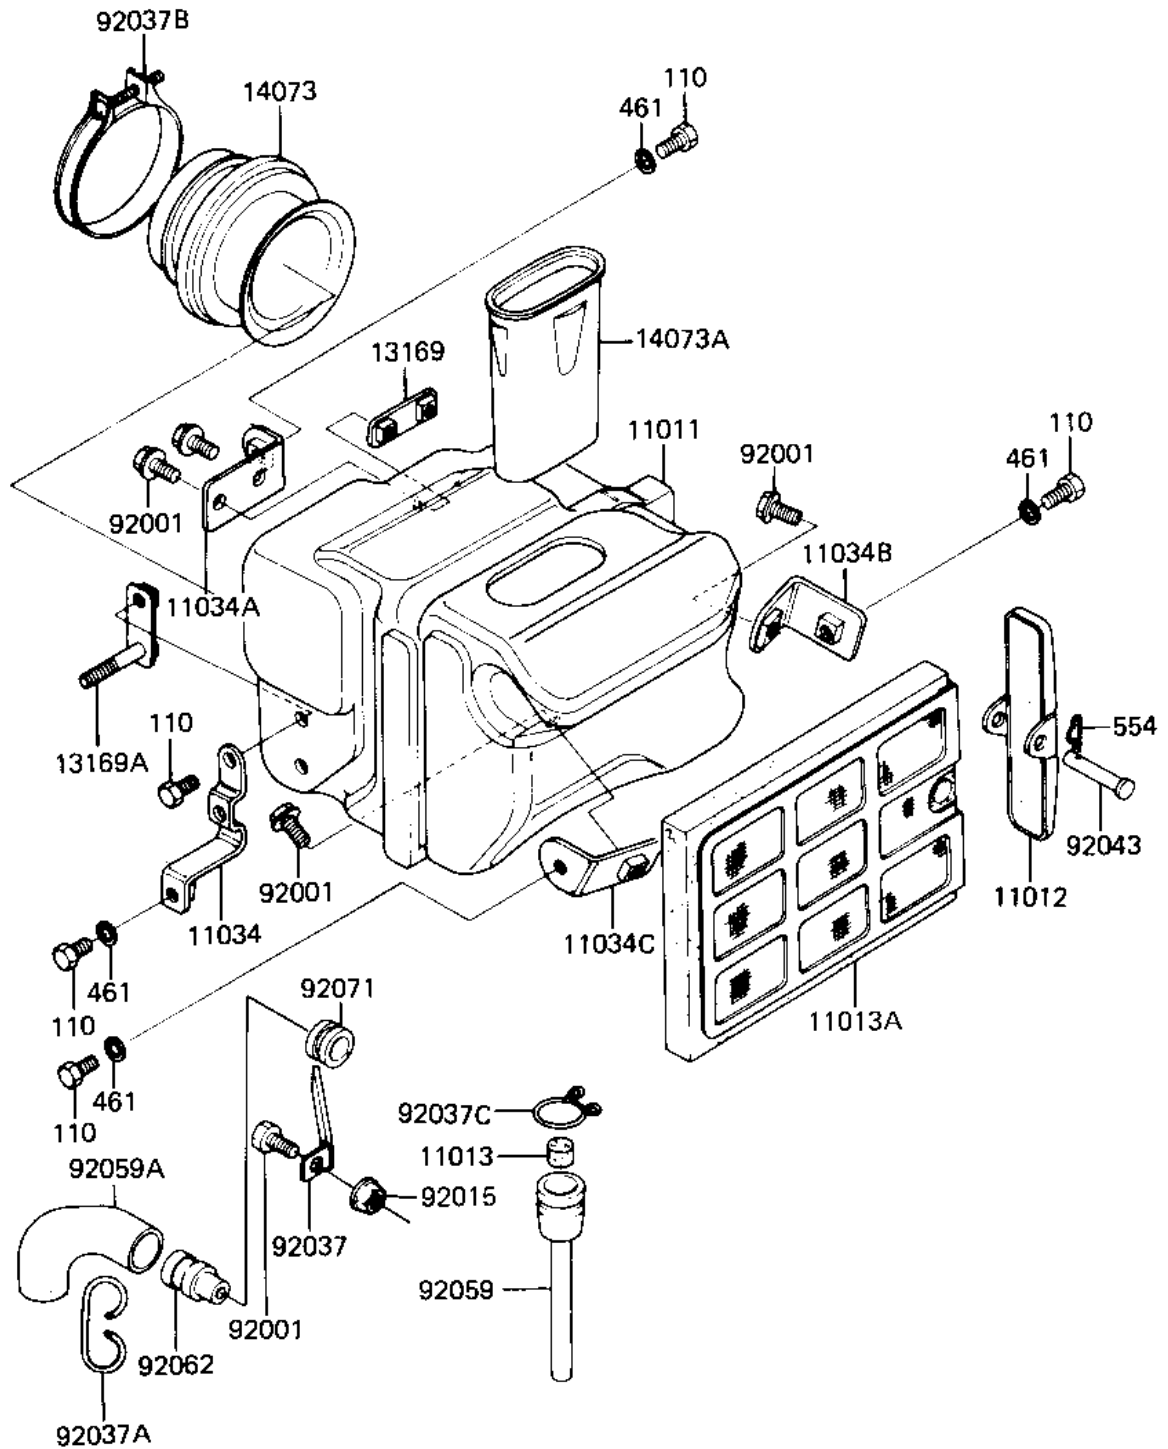

1982 KLR250 PARTS DIAGRAM

AIR CLEANER (F/NO.044976-)

E1130-0066

1982 KLR250 PARTS LIST

AIR CLEANER (F/NO.044976-)

ITEM NAME	PART NUMBER	QUANTITY
CASE,AIR FILTER (Ref # 11011)	11011-1109	1
CAP,AIR FILTER (Ref # 11012)	11012-1236	1
ELEMENT,AIR CLNR (Ref # 11013)	11013-060	1
ELEMENT,AIR CLNR (Ref # 11013A)	11013-1018	1
BRACKET,AIR FILTER (Ref # 11034)	11034-1704	1
BRACKET,AIR FILTER (Ref # 11034A)	11034-1705	1
BRACKET,AIR FILTER (Ref # 11034B)	11034-1727	1
BRACKET,AIR FILTER (Ref # 11034C)	11034-1728	1
PLATE,AIR FILTER (Ref # 13169)	13169-1234	1
PLATE,AIR FILTER (Ref # 13169A)	13169-1606	1
DUCT,AIR FILTER (Ref # 14073)	14073-1025	1
DUCT,AIR FILTER CASE (Ref # 14073A)	14073-1041	1
BOLT,6X20 (Ref # 92001)	92001-1460	1
NUT-6MM (Ref # 92015)	92015-1078	1
CLAMP,WIRING HARNESS (Ref # 92037)	92037-1069	1
CLAMP,MAGNETO LEAD (Ref # 92037A)	92037-1209	1
CLAMP (Ref # 92037B)	92037-171	1
CLAMP,BREATHER TUBE (Ref # 92037C)	92037-213	1
PIN (Ref # 92043)	92043-1113	1
TUBE,AIR CLNR DRAIN (Ref # 92059)	92059-1020	1
HOSE,BREATHER (Ref # 92059A)	92059-1158	1
NOZZLE,BREATHER TUBE (Ref # 92062)	92062-1010	1
GROMMET (Ref # 92071)	92071-1010	1
BOLT-UPSET,6X12 (Ref # 110)	112G0612	1
WASHER SPRING 6MM (Ref # 461)	461F0600	1
PIN,SNAP (Ref # 554)	554A0600	1