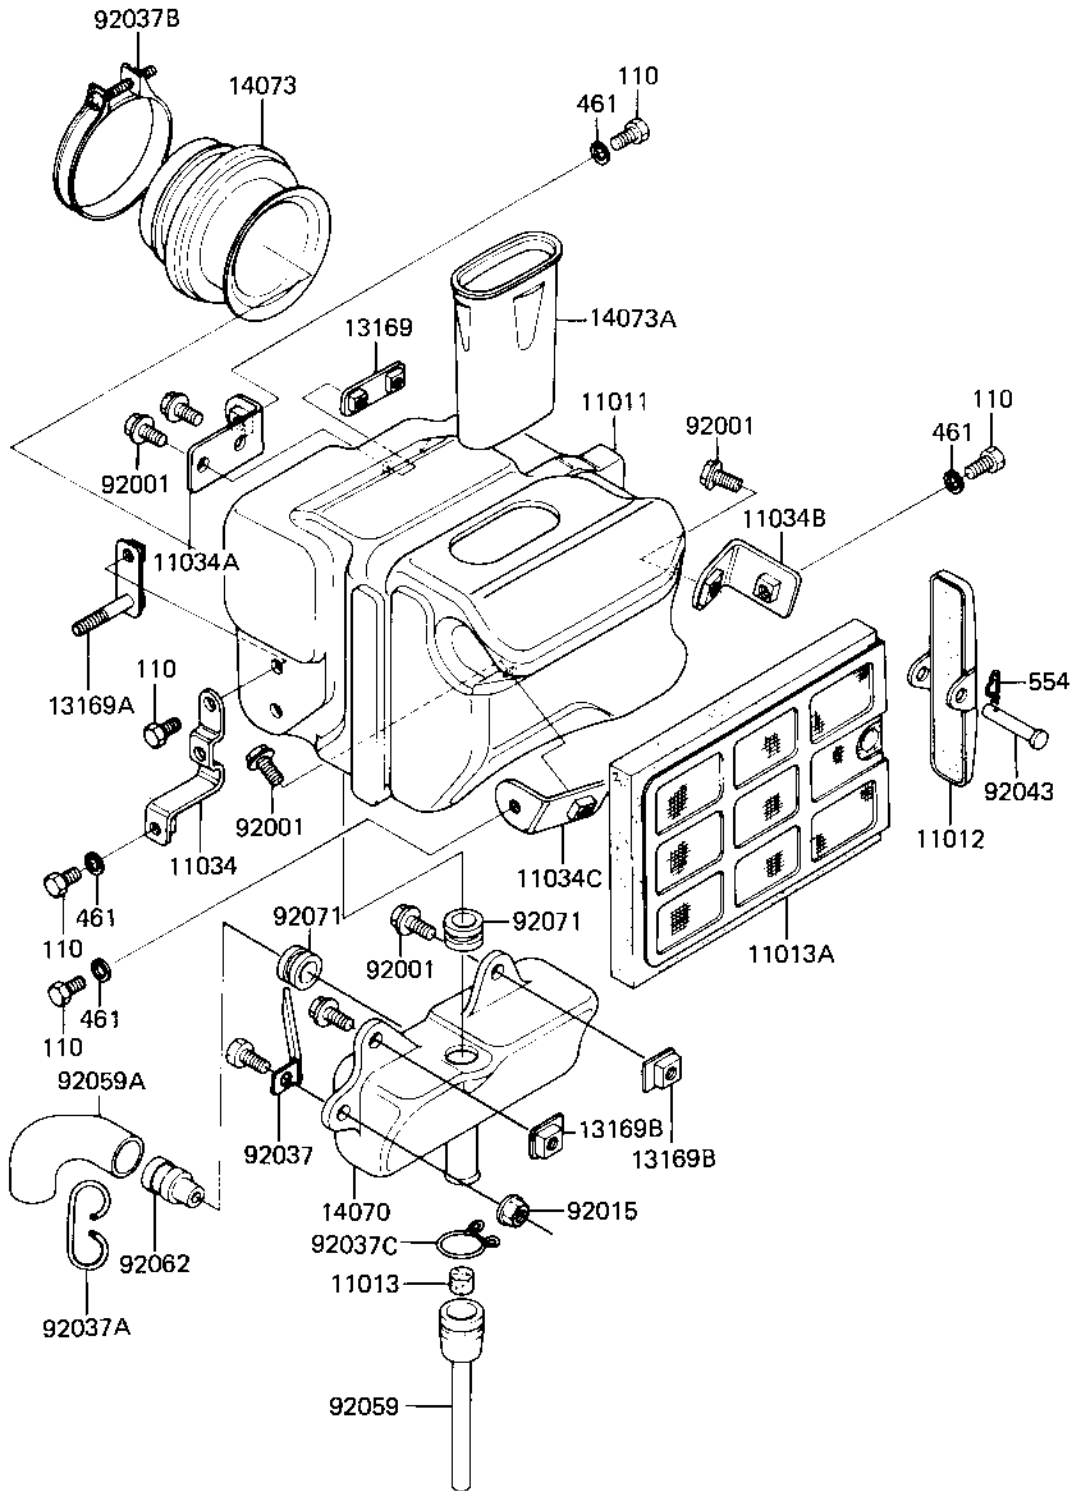

# 1982 KLR250 PARTS DIAGRAM

AIR CLEANER (-- F/NO.044975)

E1130-0056

# 1982 KLR250 PARTS LIST

AIR CLEANER (-- F/NO.044975)

ITEM NAME	PART NUMBER	QUANTITY
CASE,AIR FILTER (Ref # 11011)	11011-1031	1
CAP,AIR FILTER (Ref # 11012)	11012-1221	1
ELEMENT,AIR CLNR (Ref # 11013)	11013-060	1
ELEMENT,AIR CLNR (Ref # 11013A)	11013-1018	1
BRACKET,AIR FILTER (Ref # 11034)	11034-1704	1
BRACKET,AIR FILTER (Ref # 11034A)	11034-1705	1
BRACKET,AIR FILTER (Ref # 11034B)	11034-1727	1
BRACKET,AIR FILTER (Ref # 11034C)	11034-1728	1
PLATE,AIR FILTER (Ref # 13169)	13169-1234	1
PLATE,AIR FILTER (Ref # 13169A)	13169-1606	1
PLATE,AIR FILTER (Ref # 13169B)	13169-1299	2
BODY,BREATHER (Ref # 14070)	14070-1005	1
DUCT,AIR FILTER (Ref # 14073)	14073-1025	1
DUCT,AIR FILTER CASE (Ref # 14073A)	14073-1041	1
BOLT,6X20 (Ref # 92001)	92001-1460	6
NUT-6MM (Ref # 92015)	92015-1078	1
CLAMP,WIRING HARNESS (Ref # 92037)	92037-1069	1
CLAMP,MAGNETO LEAD (Ref # 92037A)	92037-1209	1
CLAMP (Ref # 92037B)	92037-171	1
CLAMP,BREATHER TUBE (Ref # 92037C)	92037-213	1
PIN,AIR FILTER (Ref # 92043)	92043-1080	1
TUBE,AIR CLNR DRAIN (Ref # 92059)	92059-1020	1
HOSE,BREATHER (Ref # 92059A)	92059-1158	1
NOZZLE,BREATHER TUBE (Ref # 92062)	92062-1010	1
GROMMET (Ref # 92071)	92071-1010	2
BOLT-UPSET,6X12 (Ref # 110)	112G0612	6
WASHER SPRING 6MM (Ref # 461)	461F0600	4
PIN,SNAP (Ref # 554)	554A0600	1