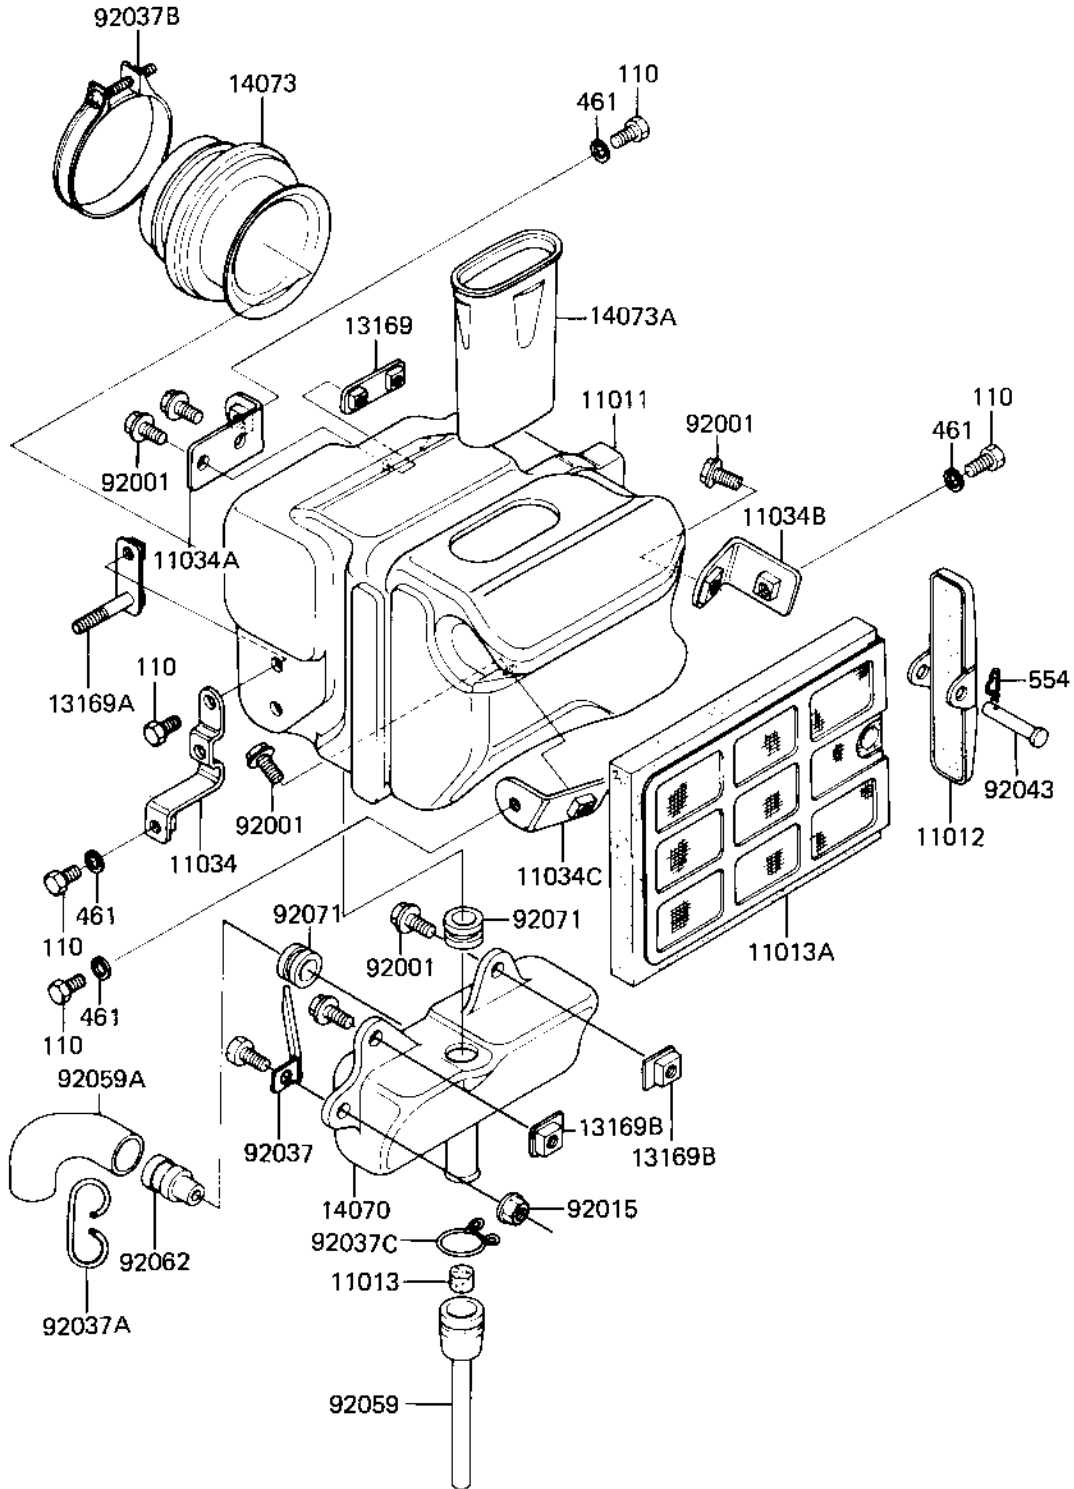

1982 KLR250 PARTS DIAGRAM

AIR CLEANER (- F/NO.044975)

E1130-0056

1982 KLR250 PARTS LIST

AIR CLEANER (- F/NO.044975)

ITEM NAME	PART NUMBER	QUANTITY
CASE,AIR FILTER (Ref # 11011)	11011-1031	1
CAP,AIR FILTER (Ref # 11012)	11012-1221	1
ELEMENT,AIR CLNR (Ref # 11013)	11013-060	1
ELEMENT,AIR CLNR (Ref # 11013A)	11013-1018	1
BRACKET,AIR FILTER (Ref # 11034)	11034-1704	1
BRACKET,AIR FILTER (Ref # 11034A)	11034-1705	1
BRACKET,AIR FILTER (Ref # 11034B)	11034-1727	1
BRACKET,AIR FILTER (Ref # 11034C)	11034-1728	1
PLATE,AIR FILTER (Ref # 13169)	13169-1234	1
PLATE,AIR FILTER (Ref # 13169A)	13169-1606	1
PLATE,AIR FILTER (Ref # 13169B)	13169-1299	1
BODY,BREATHER (Ref # 14070)	14070-1005	1
DUCT,AIR FILTER (Ref # 14073)	14073-1025	1
DUCT,AIR FILTER CASE (Ref # 14073A)	14073-1041	1
BOLT,6X20 (Ref # 92001)	92001-1460	1
NUT-6MM (Ref # 92015)	92015-1078	1
CLAMP,WIRING HARNESS (Ref # 92037)	92037-1069	1
CLAMP,MAGNETO LEAD (Ref # 92037A)	92037-1209	1
CLAMP (Ref # 92037B)	92037-171	1
CLAMP,BREATHER TUBE (Ref # 92037C)	92037-213	1
PIN,AIR FILTER (Ref # 92043)	92043-1080	1
TUBE,AIR CLNR DRAIN (Ref # 92059)	92059-1020	1
HOSE,BREATHER (Ref # 92059A)	92059-1158	1
NOZZLE,BREATHER TUBE (Ref # 92062)	92062-1010	1
GROMMET (Ref # 92071)	92071-1010	1
BOLT-UPSET,6X12 (Ref # 110)	112G0612	1
WASHER SPRING 6MM (Ref # 461)	461F0600	1
PIN,SNAP (Ref # 554)	554A0600	1