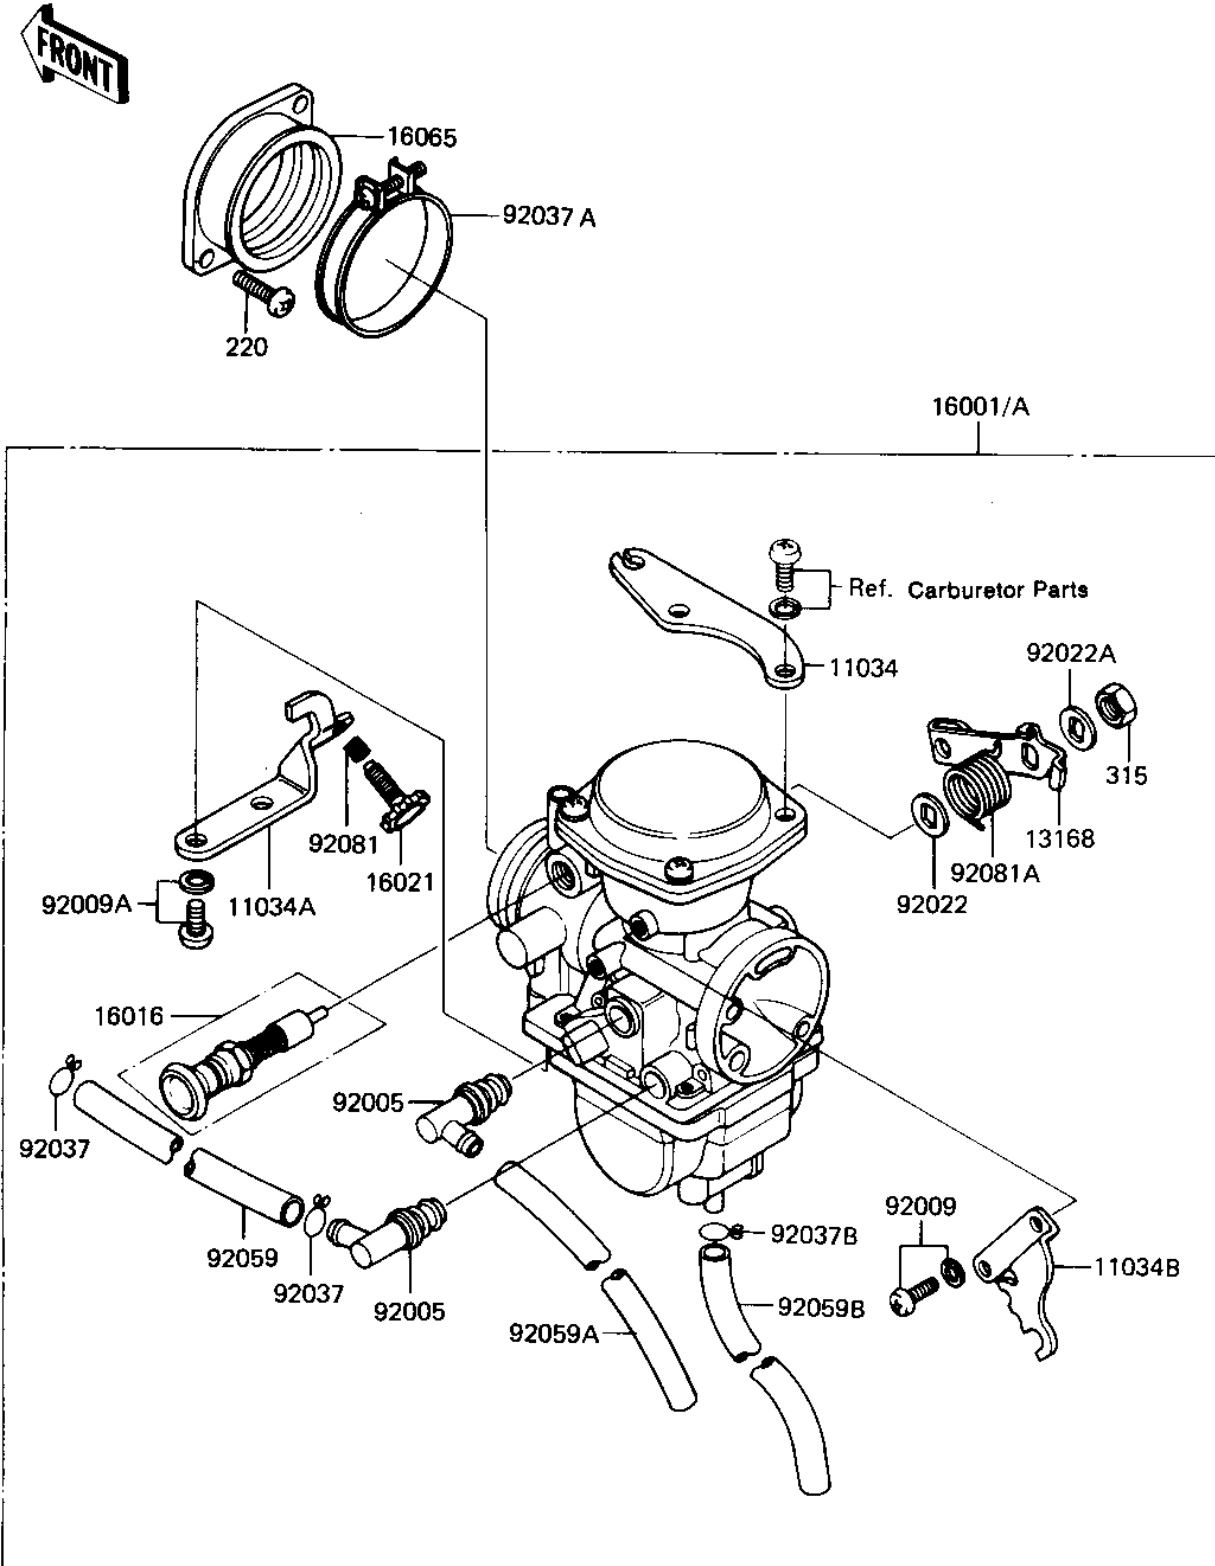

## 1982 KLR250 PARTS DIAGRAM

CARBURETOR ASSY

E1611-0052

## 1982 KLR250 PARTS LIST

### CARBURETOR ASSY

ITEM NAME	PART NUMBER	QUANTITY
BRACKET,THROTTLE CABL (Ref # 11034)	11034-1747	1
BRACKET,STOP SCREW (Ref # 11034A)	11034-1748	1
BRACKET,FITTING (Ref # 11034B)	11034-1749	1
LEVER,THROTTLE (Ref # 13168)	13168-1063	1
PLUNGER ASSY,STARTER (Ref # 16016)	16016-1016	1
SCREW,THROTTLE STOP (Ref # 16021)	16021-1026	1
HOLDER,CARBURETOR (Ref # 16065)	16065-1018	1
FITTING,CARBURETOR (Ref # 92005)	92005-1023	1
SCREW-CLAMP (Ref # 92009)	16033-014	1
SCREW (Ref # 92009A)	16033-026	1
WASHER,PLAIN (Ref # 92022)	92022-1148	1
WASHER,LOCK (Ref # 92022A)	92022-1191	1
CLAMP-PIPE (Ref # 92037)	92037-072	1
CLAMP,57M/M (Ref # 92037A)	92037-1006	1
CLAMP,BREATHER HOSE (Ref # 92037B)	92037-174	1
TUBE,5.3X10.5X140 (Ref # 92059)	92059-1019	1
HOSE,AIR VENT,5X8X340 (Ref # 92059A)	92059-1128	1
HOSE,OVERFLOW,5X270L (Ref # 92059B)	92059-1475	1
SPRING,THROTTLE ADJST (Ref # 92081)	16022-010	1
SPRING,THROTTLE RETRN (Ref # 92081A)	92081-1231	1
SCREW PAN HEAD 6X14 (Ref # 220)	220B0614	1
NUT,8 M/M (Ref # 315)	315G0800	1