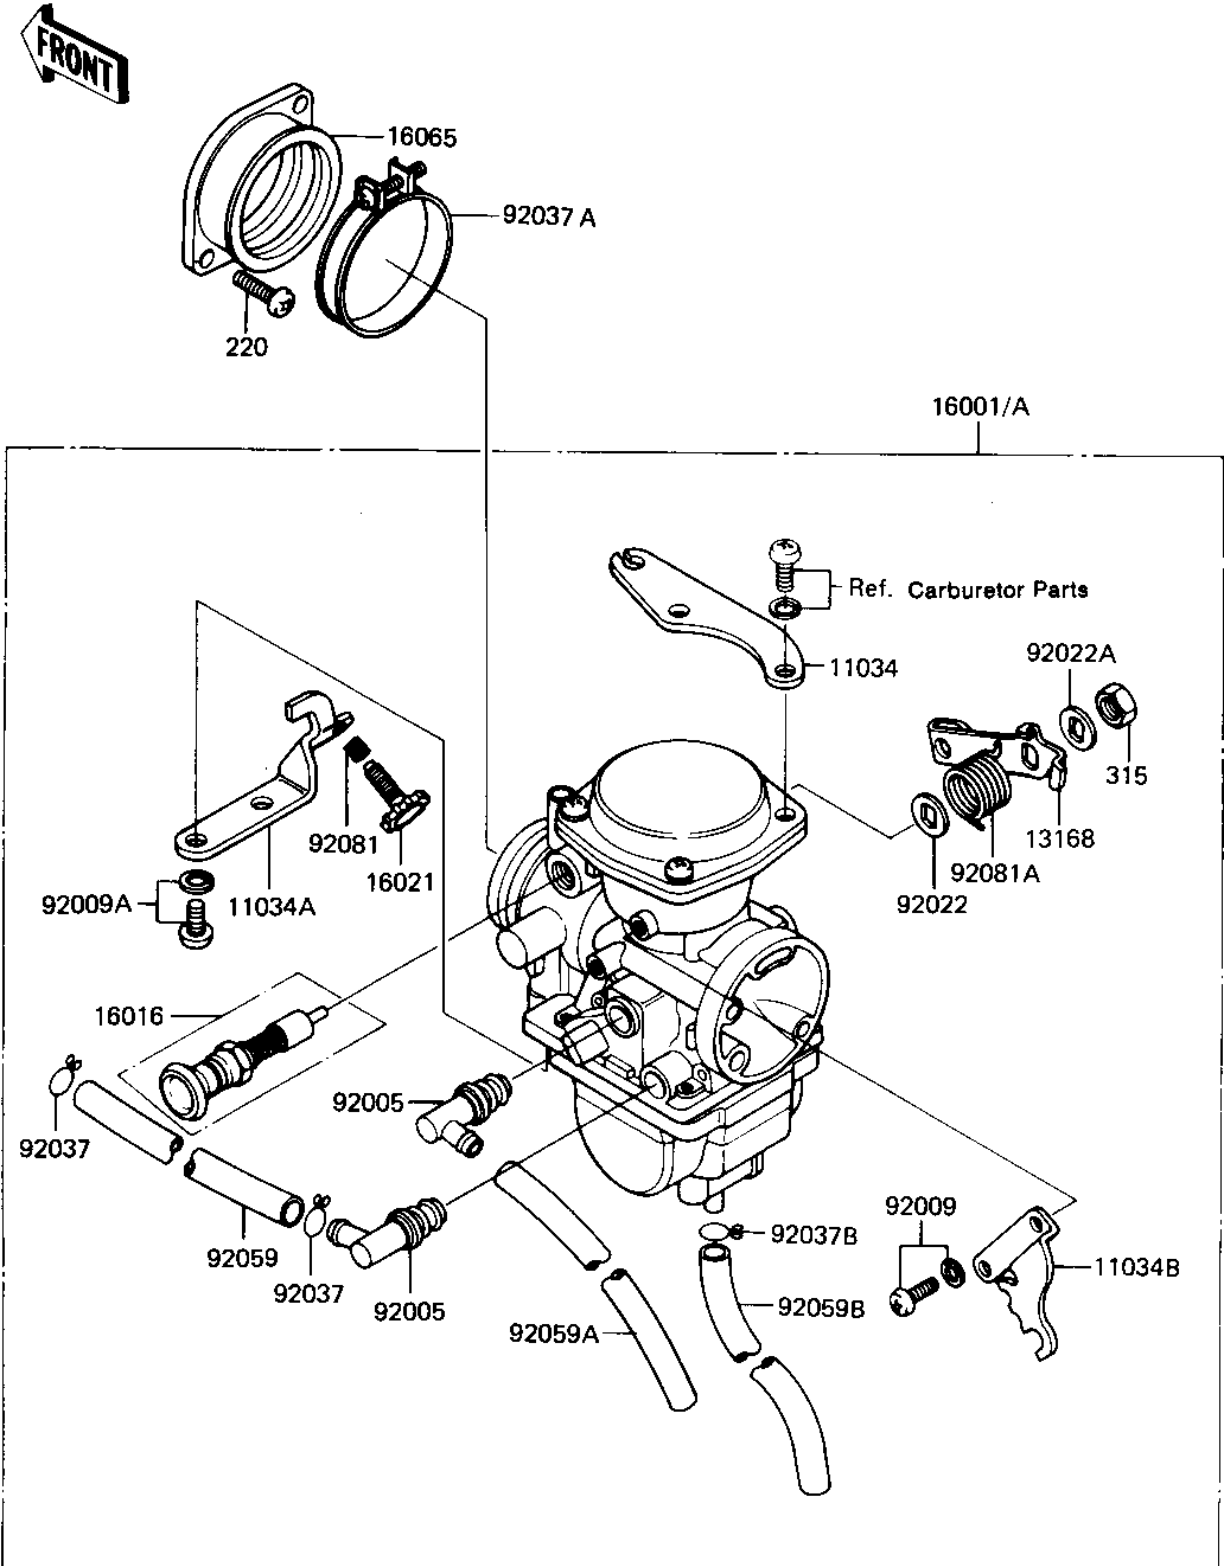

1982 KLR250 PARTS DIAGRAM

CARBURETOR ASSY

E1611-0052

1982 KLR250 PARTS LIST

CARBURETOR ASSY

ITEM NAME	PART NUMBER	QUANTITY
BRACKET,THROTTLE CABL (Ref # 11034)	11034-1747	1
BRACKET,STOP SCREW (Ref # 11034A)	11034-1748	1
BRACKET,FITTING (Ref # 11034B)	11034-1749	1
LEVER,THROTTLE (Ref # 13168)	13168-1063	1
PLUNGER ASSY,STARTER (Ref # 16016)	16016-1016	1
SCREW,THROTTLE STOP (Ref # 16021)	16021-1026	1
HOLDER,CARBURETOR (Ref # 16065)	16065-1018	1
FITTING,CARBURETOR (Ref # 92005)	92005-1023	2
SCREW-CLAMP (Ref # 92009)	16033-014	2
SCREW (Ref # 92009A)	16033-026	2
WASHER,PLAIN (Ref # 92022)	92022-1148	1
WASHER,LOCK (Ref # 92022A)	92022-1191	1
CLAMP-PIPE (Ref # 92037)	92037-072	2
CLAMP,57M/M (Ref # 92037A)	92037-1006	1
CLAMP,BREATHER HOSE (Ref # 92037B)	92037-174	1
TUBE,5.3X10.5X140 (Ref # 92059)	92059-1019	1
HOSE,AIR VENT,5X8X340 (Ref # 92059A)	92059-1128	1
HOSE,OVERFLOW,5X270L (Ref # 92059B)	92059-1475	1
SPRING,THROTTLE ADJST (Ref # 92081)	16022-010	1
SPRING,THROTTLE RETRN (Ref # 92081A)	92081-1231	1
SCREW PAN HEAD 6X14 (Ref # 220)	220B0614	2
NUT,8 M/M (Ref # 315)	315G0800	1