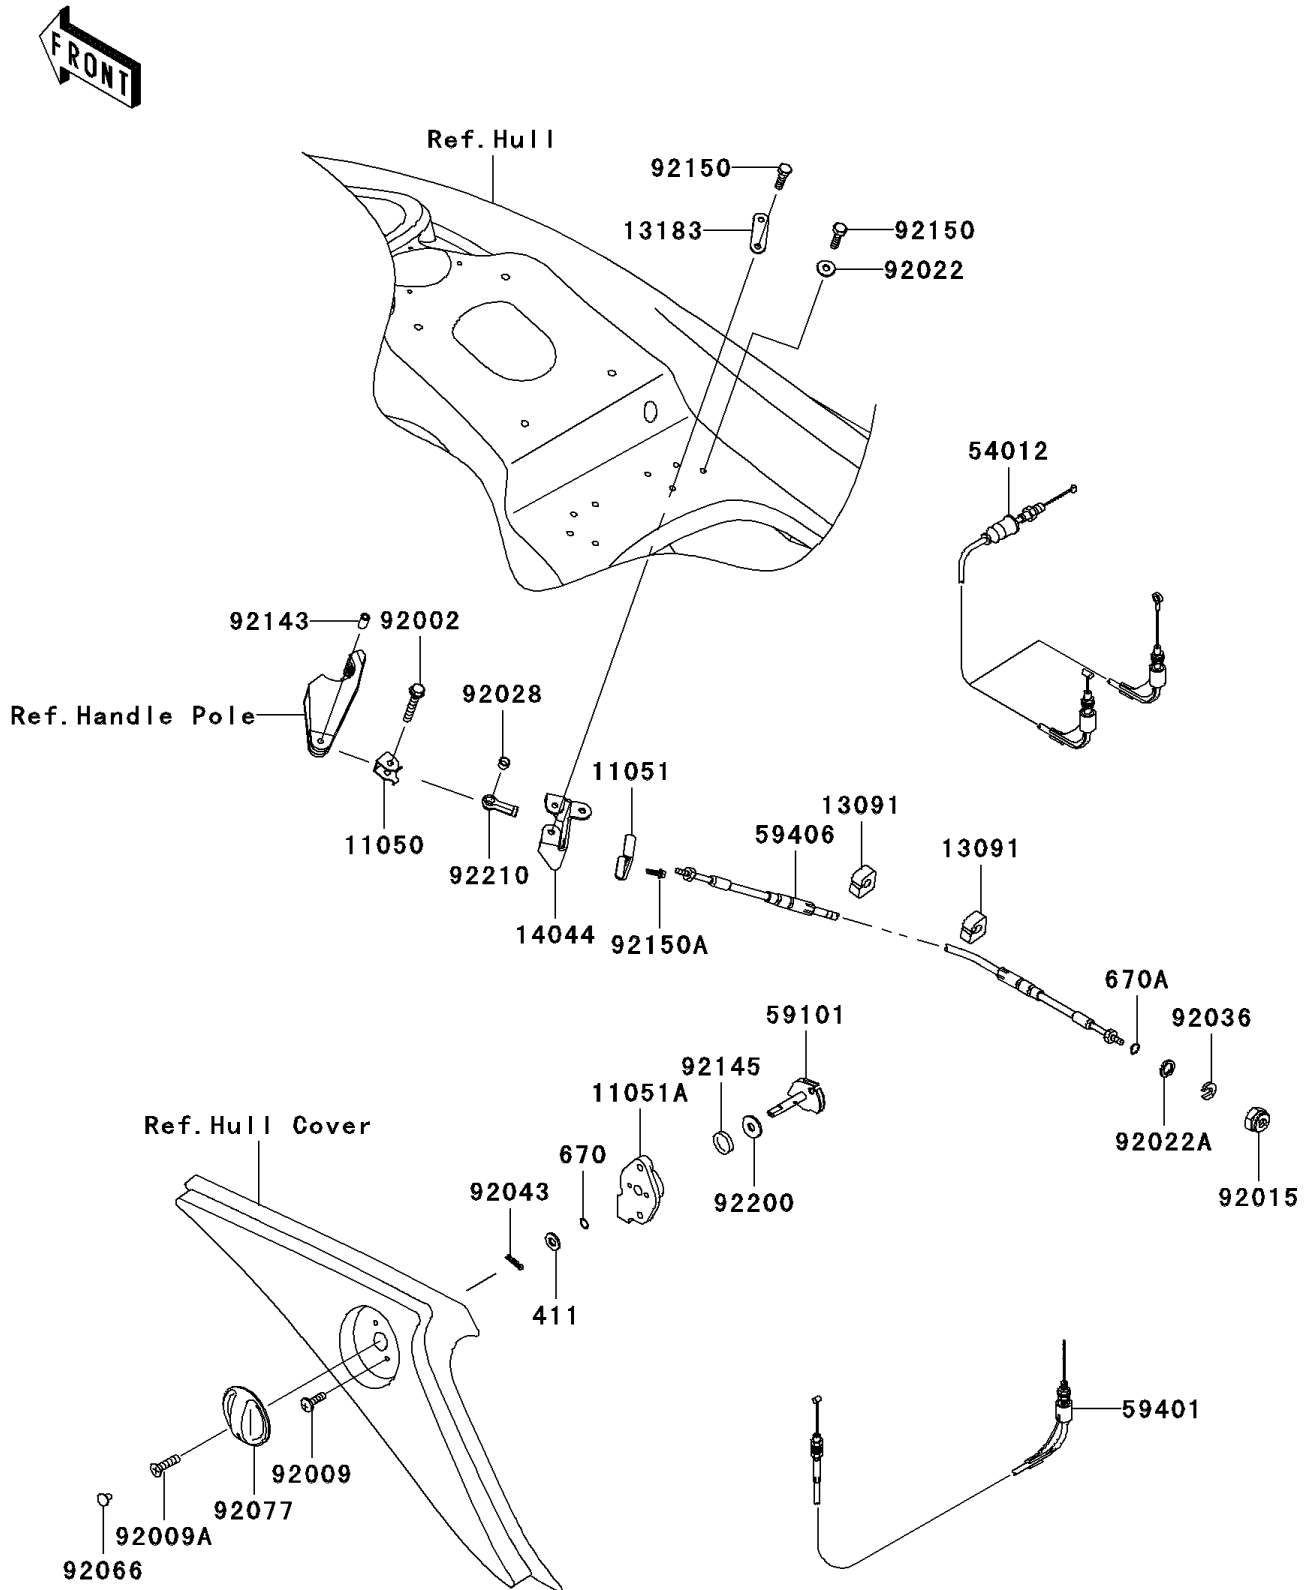

2004 Ultra 150 PARTS DIAGRAM

Cables

F3175

2004 Ultra 150 PARTS LIST

Cables

ITEM NAME	PART NUMBER	QUANTITY
WASHER-PLAIN,8MM (Ref # 411)	411S0800	1
O RING,8MM (Ref # 670)	670B1508	1
O RING,11MM (Ref # 670A)	670B2011	1
BRACKET (Ref # 11050)	11050-3767	1
BRACKET (Ref # 11051)	11051-3701	1
BRACKET,STARTER CABLE (Ref # 11051A)	11051-3744	1
HOLDER (Ref # 13091)	13091-3712	1
PLATE (Ref # 13183)	13183-3809	1
HOLDER-CABLE (Ref # 14044)	14044-3736	1
CABLE-THROTTLE (Ref # 54012)	54012-3768	1
REEL (Ref # 59101)	59101-3714	1
CABLE-CHOKE (Ref # 59401)	59401-3729	1
CABLE-STRG (Ref # 59406)	59406-3771	1
BOLT,6X30 (Ref # 92002)	92002-3726	1
SCREW,5X16 (Ref # 92009)	92009-3789	1
SCREW,4X12 (Ref # 92009A)	92009-3838	1
NUT,20MM (Ref # 92015)	92015-526	1
WASHER,6.5X20X1.5 (Ref # 92022)	92022-3710	1
WASHER (Ref # 92022A)	92022-535	1
BUSHING (Ref # 92028)	92028-3769	1
RING-SNAP (Ref # 92036)	92036-501	1
PIN (Ref # 92043)	92043-3752	1
PLUG,FUEL&CHOKE KNOB,F.BLACK (Ref # 92066)	92066-3755-6Z	1
KNOB,FUEL&CHOKE,F.BLACK (Ref # 92077)	92077-3730-6Z	1
COLLAR,6.2X10X19 (Ref # 92143)	92143-3733	1
SPRING (Ref # 92145)	92145-3712	1
BOLT,6X20 (Ref # 92150)	92150-3758	1
BOLT,5X16 (Ref # 92150A)	92150-3778	1
WASHER,8.5X34X0.5 (Ref # 92200)	92200-3770	1

2004 Ultra 150 PARTS LIST

Cables

ITEM NAME	PART NUMBER	QUANTITY
NUT (Ref # 92210)	92210-3746	1