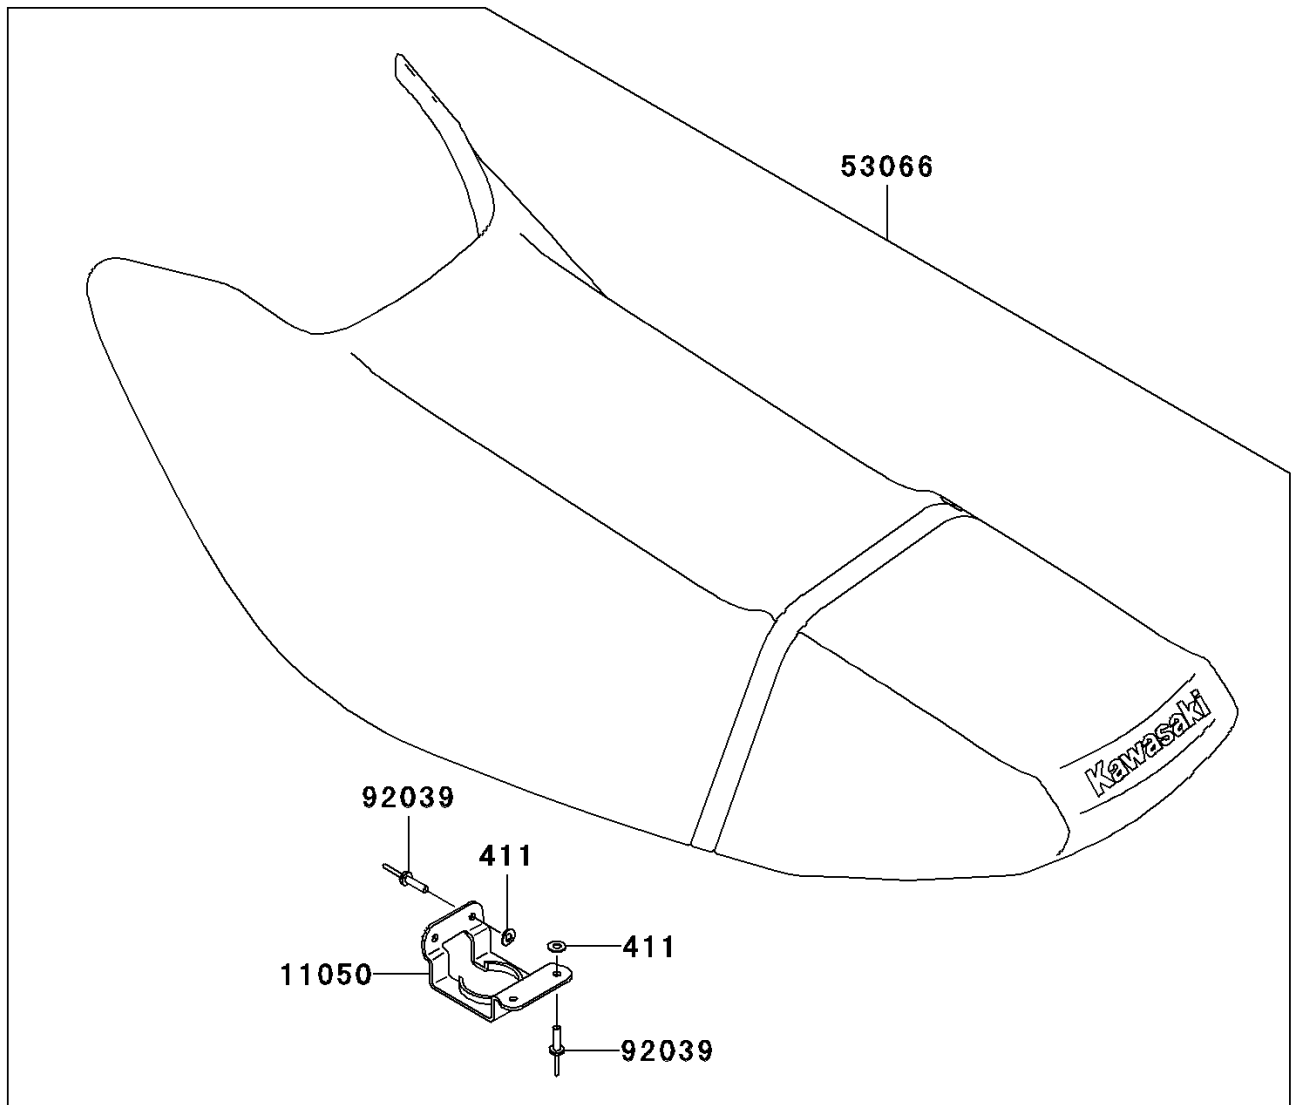

# 2005 Ultra 150 PARTS DIAGRAM

Seat

F3146

## 2005 Ultra 150 PARTS LIST

### Seat

ITEM NAME	PART NUMBER	QUANTITY
WASHER-PLAIN,5MM (Ref # 411)	411S0500	4
BRACKET,SEAT LOCK (Ref # 11050)	11050-3741	1
SEAT-ASSY,BLACK (Ref # 53066)	53066-3702-MA	1
RIVET (Ref # 92039)	92039-3714	4