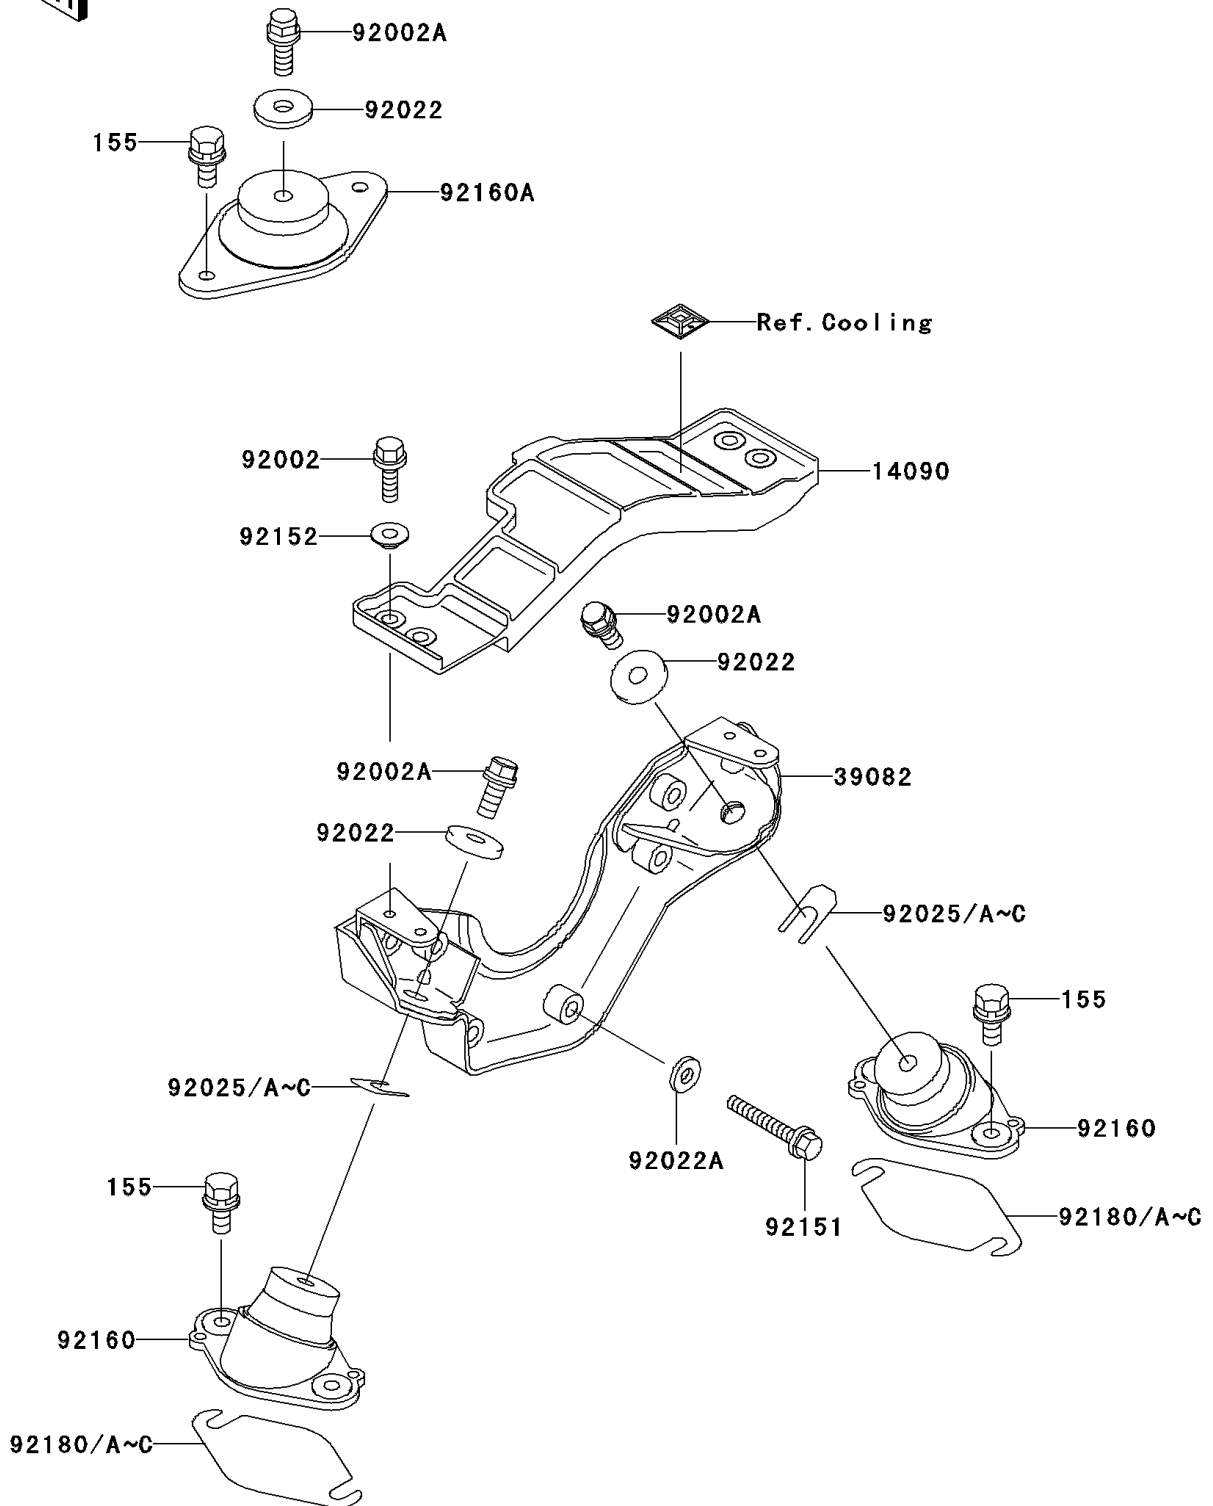

2004 Ultra 150 PARTS DIAGRAM

Engine Mount

F3144

2004 Ultra 150 PARTS LIST

Engine Mount

ITEM NAME	PART NUMBER	QUANTITY
BOLT-WSP-SMALL,8X30 (Ref # 155)	155R0830	1
COVER (Ref # 14090)	14090-3815	1
MOUNT-ENGINE (Ref # 39082)	39082-3720	1
BOLT,6X16 (Ref # 92002)	92002-3728	1
BOLT,10X25 (Ref # 92002A)	92002-3770	1
WASHER,32X10.5X4 (Ref # 92022)	92022-3023	1
WASHER,8.2X18X1.5 (Ref # 92022A)	92022-3743	1
SHIM,T=0.3MM (Ref # 92025)	92025-3705	1
SHIM,T=0.5MM (Ref # 92025A)	92025-3706	1
SHIM,T=1.0MM (Ref # 92025B)	92025-3707	1
SHIM,T=1.5MM (Ref # 92025C)	92025-3708	1
BOLT,8X35 (Ref # 92151)	92151-3763	1
COLLAR (Ref # 92152)	92152-3712	1
DAMPER,ENGINE MOUNT (Ref # 92160)	92160-3838	1
DAMPER (Ref # 92160A)	92160-3903	1
SHIM,T=0.30 (Ref # 92180)	92180-3708	1
SHIM,T=0.50 (Ref # 92180A)	92180-3709	1
SHIM,T=1.00 (Ref # 92180B)	92180-3710	1
SHIM,T=1.50 (Ref # 92180C)	92180-3711	1