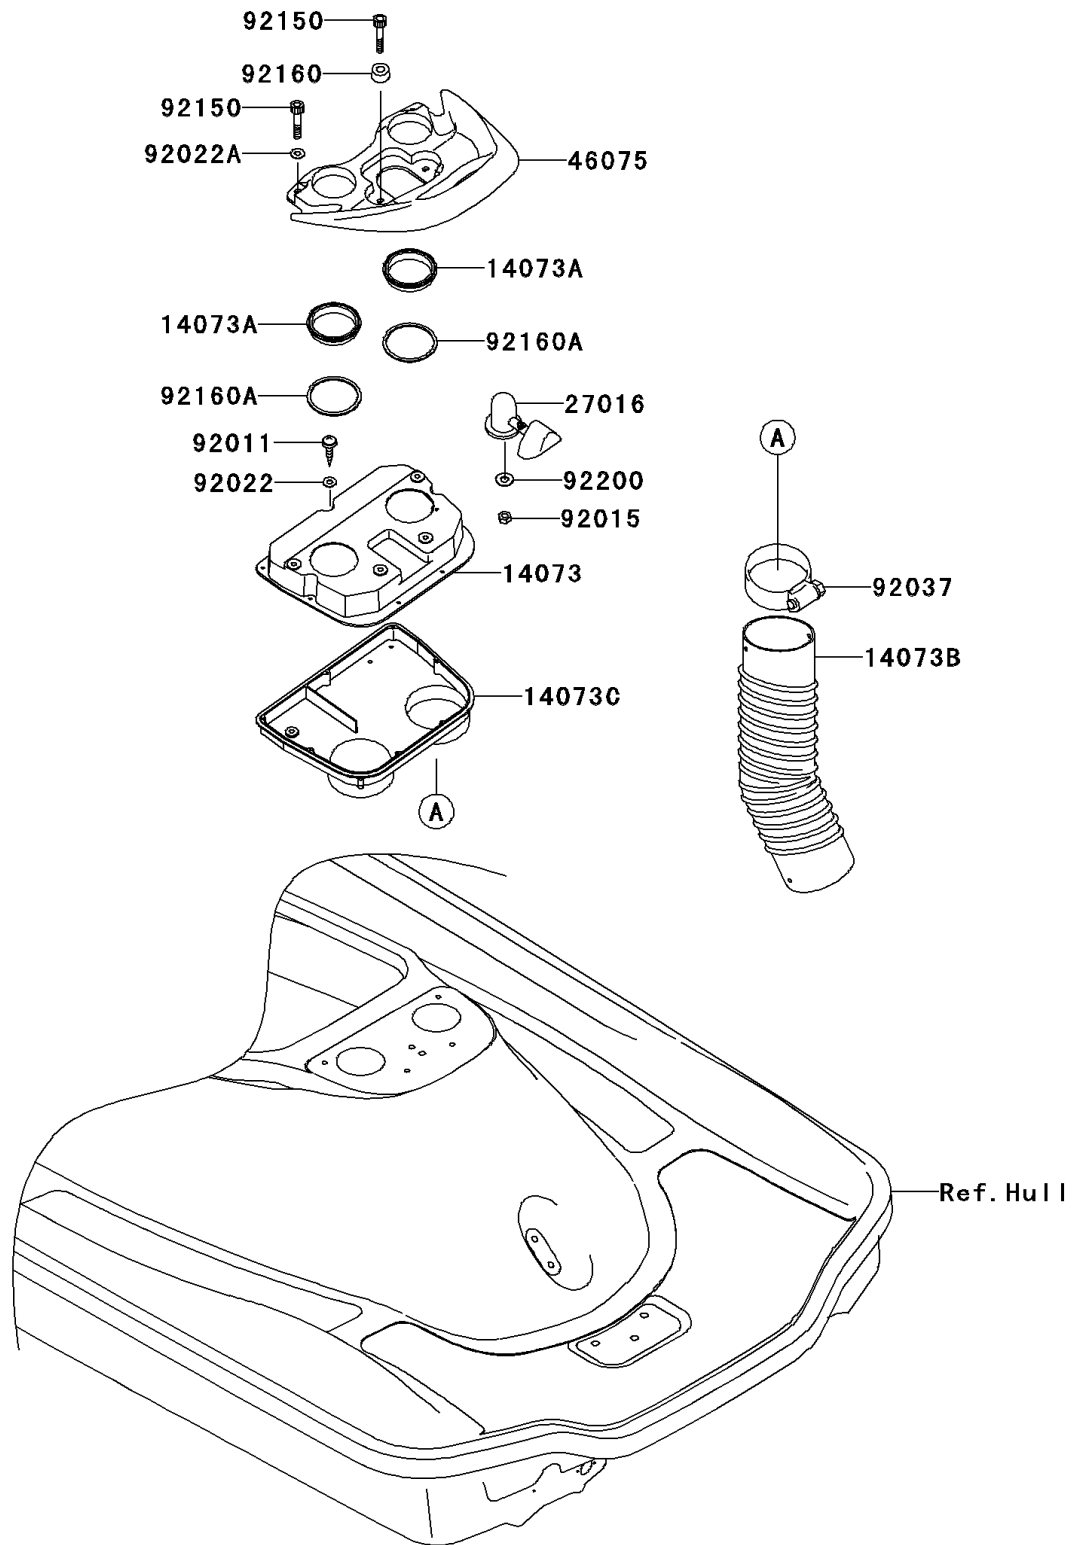

## 2004 Ultra 150 PARTS DIAGRAM

Hull Rear Fittings

F3137

## 2004 Ultra 150 PARTS LIST

### Hull Rear Fittings

ITEM NAME	PART NUMBER	QUANTITY
DUCT,RR,UPP (Ref # 14073)	14073-3767	1
DUCT (Ref # 14073A)	14073-3769	1
DUCT (Ref # 14073B)	14073-3771	1
DUCT,RR,LWR (Ref # 14073C)	14073-3782	1
LOCK-ASSY,SEAT,F.BLACK (Ref # 27016)	27016-3744-6Z	1
GRIP,TAIL,F.BLACK (Ref # 46075)	46075-3746-6Z	1
SCREW (Ref # 92011)	92011-562	1
NUT,FLANGED,8MM (Ref # 92015)	92015-3709	1
WASHER,5X16X1.5 (Ref # 92022)	92022-3041	1
WASHER,6.5X20X1.5 (Ref # 92022A)	92022-3710	1
CLAMP,MAX120.7MM (Ref # 92037)	92037-3733	1
BOLT,SOCKET,6X30 (Ref # 92150)	92150-3822	1
DAMPER (Ref # 92160)	92160-3738	1
DAMPER (Ref # 92160A)	92160-3910	1
WASHER,8.5X25X1.5 (Ref # 92200)	92200-3717	1