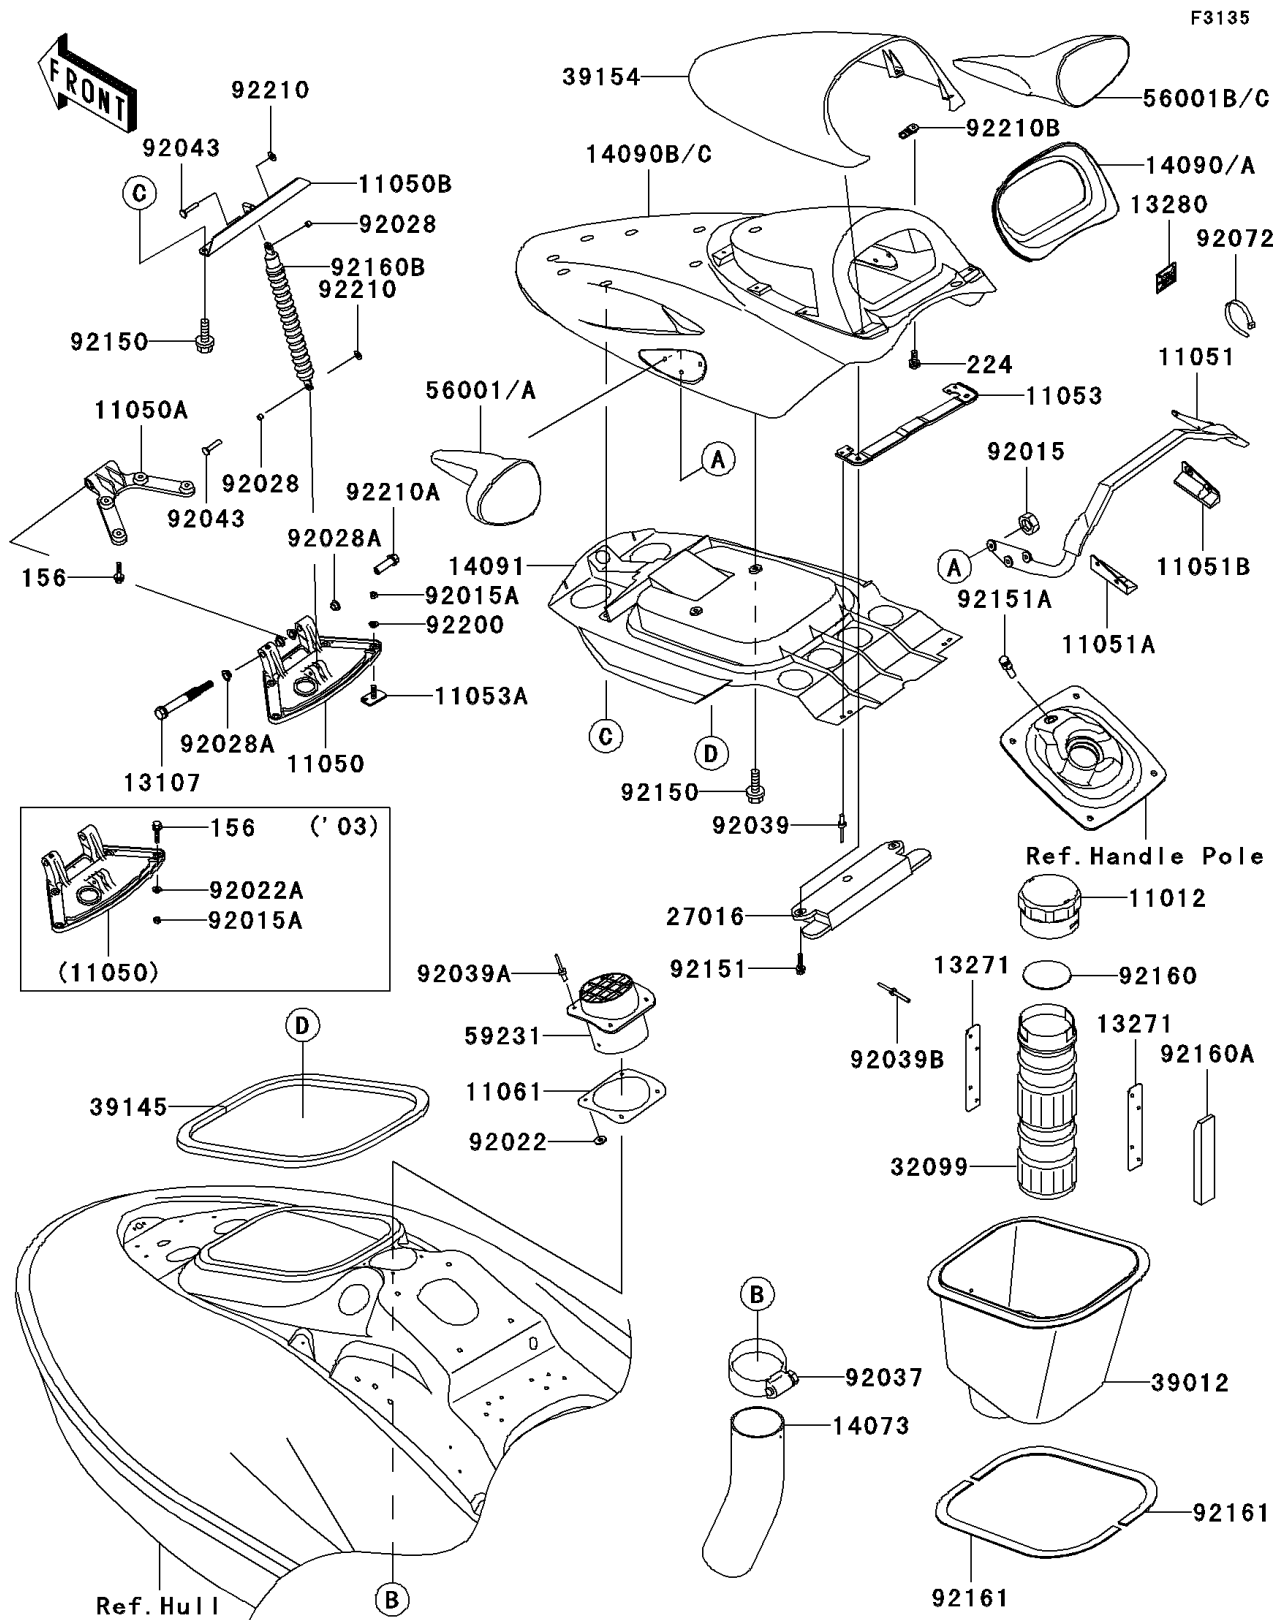

## 2004 Ultra 150 PARTS DIAGRAM

Hull Front Fittings

### Hull Front Fittings

ITEM NAME	PART NUMBER	QUANTITY
BUSHING (Ref # 92028A)	92028-3770	1
CLAMP,MAX120.7MM (Ref # 92037)	92037-3733	1
RIVET (Ref # 92039)	92039-3747	1
RIVET (Ref # 92039A)	92039-3775	1
RIVET (Ref # 92039B)	92039-3783	1
PIN,6X33 (Ref # 92043)	92043-3748	1
BOLT-WP,6X20 (Ref # 156)	156R0620	1
SCREW-PAN-WP-CROS,5X14 (Ref # 224)	224R0514	1
BAND (Ref # 92072)	92072-3857	1
BOLT,6X18 (Ref # 92150)	92150-3729	1
BOLT,6X22 (Ref # 92151)	92151-3769	1
BOLT (Ref # 92151A)	92151-3776	1
DAMPER (Ref # 92160)	92160-3814	1
DAMPER (Ref # 92160A)	92160-3821	1
DAMPER (Ref # 92160B)	92160-3919	1
DAMPER (Ref # 92161)	92161-3714	1
WASHER,6.5X16X1.0 (Ref # 92200)	92200-3712	1
NUT,SPEED,6MM (Ref # 92210)	92210-3739	1
NUT,8MM (Ref # 92210A)	92210-3748	1
NUT (Ref # 92210B)	92210-3750	1