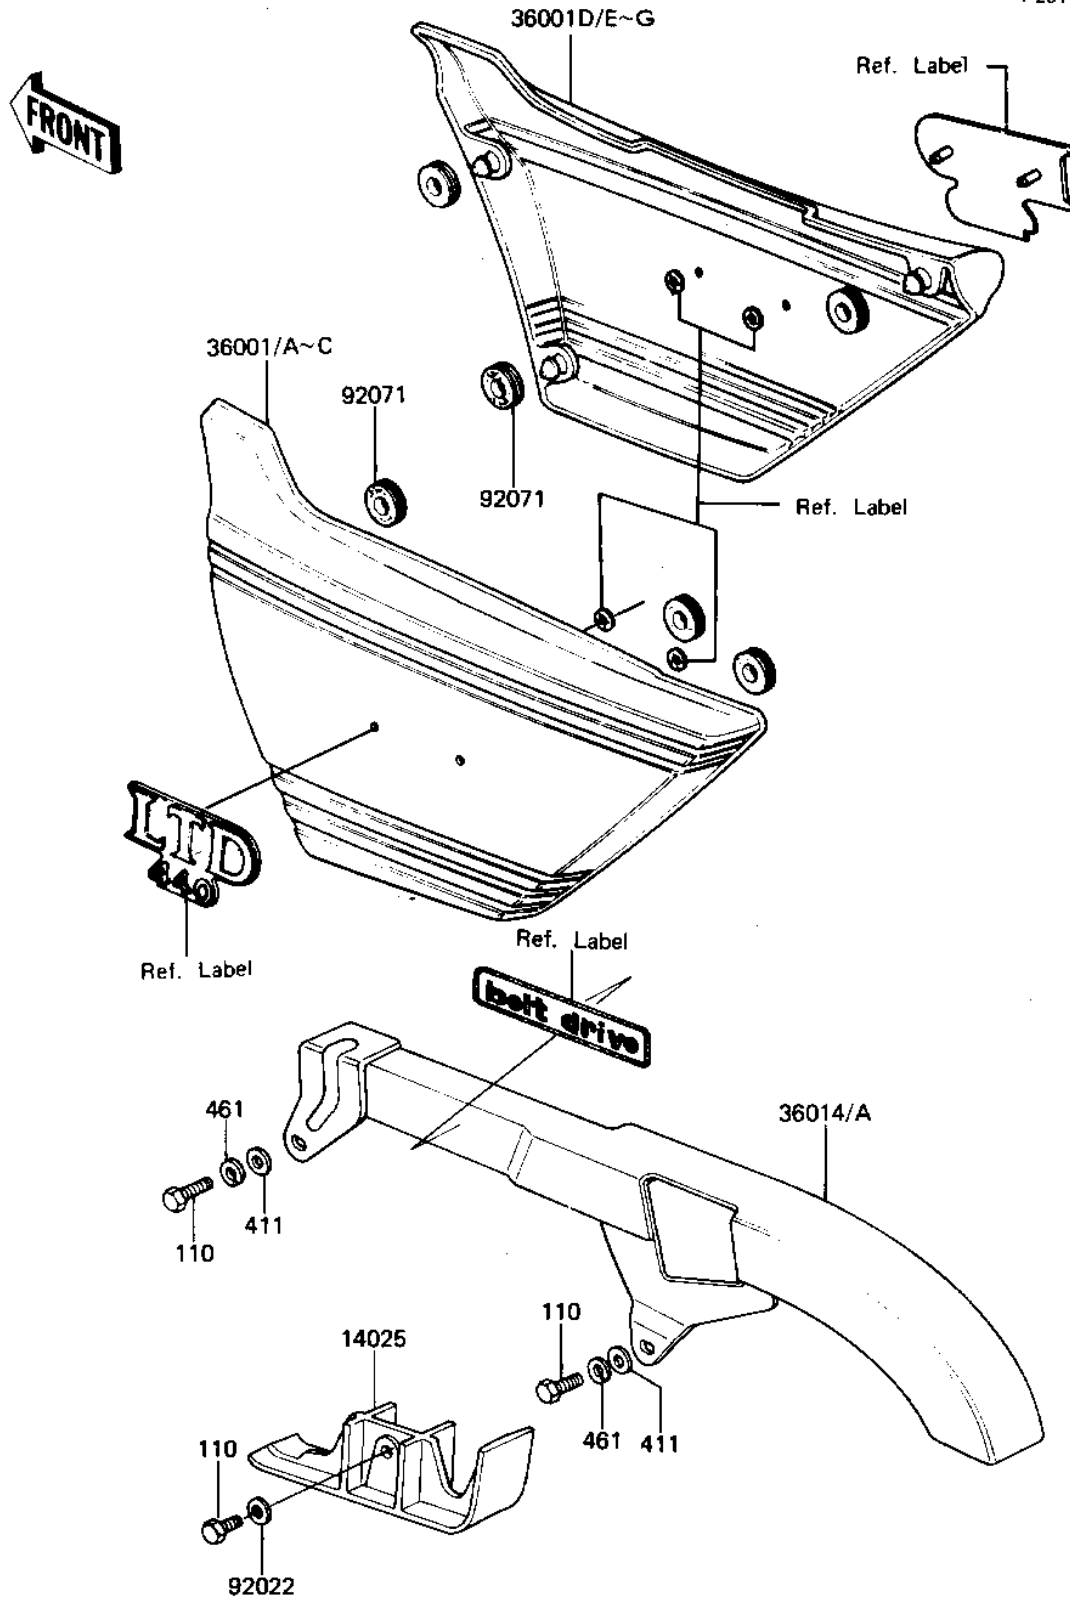

# 1983 LTD Belt PARTS DIAGRAM

SIDE COVERS/BELT COVER ('81-'83 D2/D3/D4)

F2610-0036

## 1983 LTD Belt PARTS LIST

SIDE COVERS/BELT COVER ('81-'83 D2/D3/D4)

ITEM NAME	PART NUMBER	QUANTITY
COVER,DRIVE BELT (Ref # 14025)	14025-1381	1
COVER-SIDE,LH,L.M.RED (Ref # 36001)	36001-1070-E2	1
COVER-SIDE,LH,EBONY (Ref # 36001A)	36001-1070-H8	1
COVER-SIDE,RH,L.M.RED (Ref # 36001D)	36001-1071-E2	1
COVER-SIDE,RH,EBONY (Ref # 36001E)	36001-1071-H8	1
CASE-CHAIN (Ref # 36014A)	36014-1043	1
WASHER PLAIN (Ref # 92022)	92022-024	1
GROMMET (Ref # 92071)	92071-056	6
BOLT-UPSET,6X16 (Ref # 110)	112G0616	3
WASHER PLAIN 6MM (Ref # 411)	411B0600	2
WASHER SPRING 6MM (Ref # 461)	461F0600	2