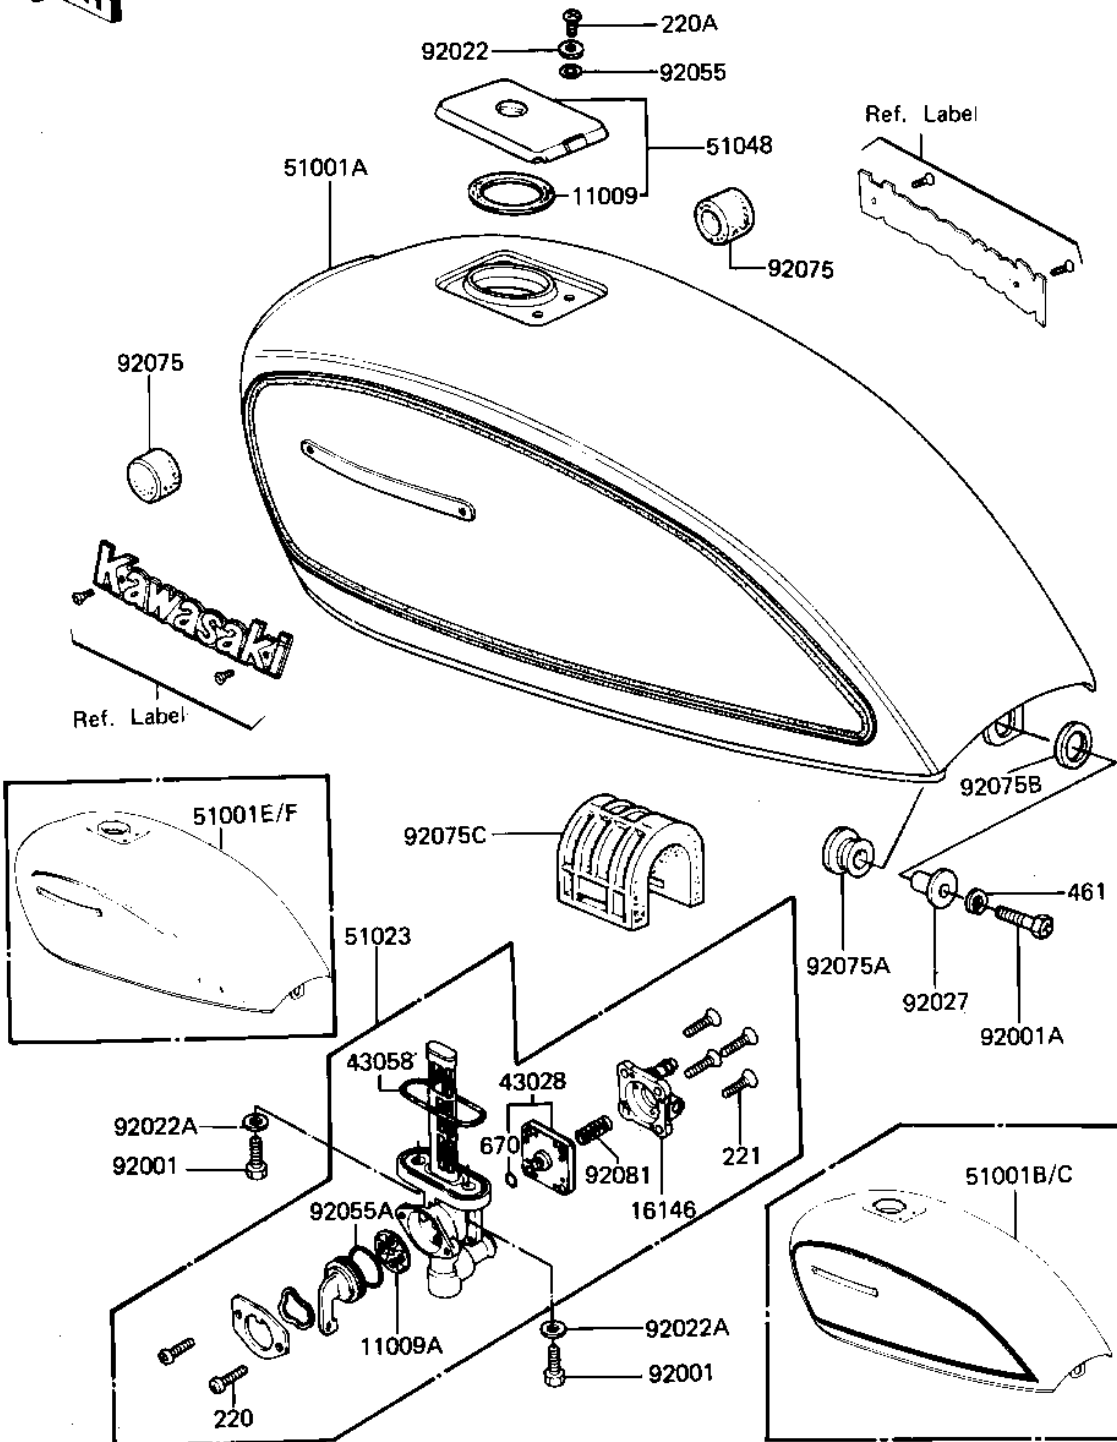

1983 LTD Belt PARTS DIAGRAM

FUEL TANK ('81-'83 D2/D3/D4/D5)

F2410-0001

1
1
1
4
6
5
5
5
5
5
5
5
5
5
5
5

1983 LTD Belt PARTS LIST

FUEL TANK ('81-'83 D2/D3/D4/D5)

| ITEM NAME | PART NUMBER | QUANTITY |
|--------------------------------------|---------------|----------|
| GASKET,FUEL TANK CAP (Ref # 11009) | 11009-1051 | 1 |
| GASKET,FUEL TAP (Ref # 11009A) | 11009-1188 | 1 |
| COVER ASSY,FUEL TAP (Ref # 16146) | 16146-1009 | 1 |
| DIAPHRAGM VALVE ASSY (Ref # 43028) | 43028-1021 | 1 |
| "O" RING (Ref # 43058) | 51039-003 | 1 |
| TANK-COMP-FUEL,L.M.RE (Ref # 51001E) | 51001-5196-E2 | 1 |
| TANK-COMP-FUEL,EBONY (Ref # 51001F) | 51001-5196-H8 | 1 |
| TAP ASSY,FUEL (Ref # 51023) | 51023-1030 | 1 |
| CAP ASSY TANK (Ref # 51048) | 51048-1018 | 1 |
| BOLT,6X20,FUEL TAP (Ref # 92001) | 92001-1091 | 2 |
| BOLT,HEX HEAD,6X25 (Ref # 92001A) | 92001-1284 | 1 |
| WASHER,PLAIN (Ref # 92022) | 92022-1038 | 2 |
| WASHER-PLAIN (Ref # 92022A) | 92022-183 | 2 |
| COLLAR (Ref # 92027) | 92027-251 | 1 |
| "O" RING (Ref # 92055) | 92055-1023 | 2 |
| "O" RING,FUEL TAP LEV (Ref # 92055A) | 92055-1085 | 1 |
| DAMPER RUBBER-FL TANK (Ref # 92075) | 92075-101 | 2 |
| RUBBER,FENDER COVER (Ref # 92075A) | 92075-174 | 1 |
| DAMPER RUBBER (Ref # 92075B) | 92075-175 | 1 |
| DAMPER RUBBER (Ref # 92075C) | 92075-284 | 1 |
| SPRING,DIAPHRAGM VALV (Ref # 92081) | 92081-1240 | 1 |
| SCREW PAN HEAD 3X8 (Ref # 220) | 220B0308 | 2 |
| SCREW PAN HEAD 5X10 (Ref # 220A) | 220B0510 | 2 |
| SCREW-CSK-CROS,4X14 (Ref # 221) | 221B0414 | 4 |
| WASHER SPRING 6MM (Ref # 461) | 461F0600 | 1 |
| "O" RING,4MM (Ref # 670) | 670B1504 | 1 |