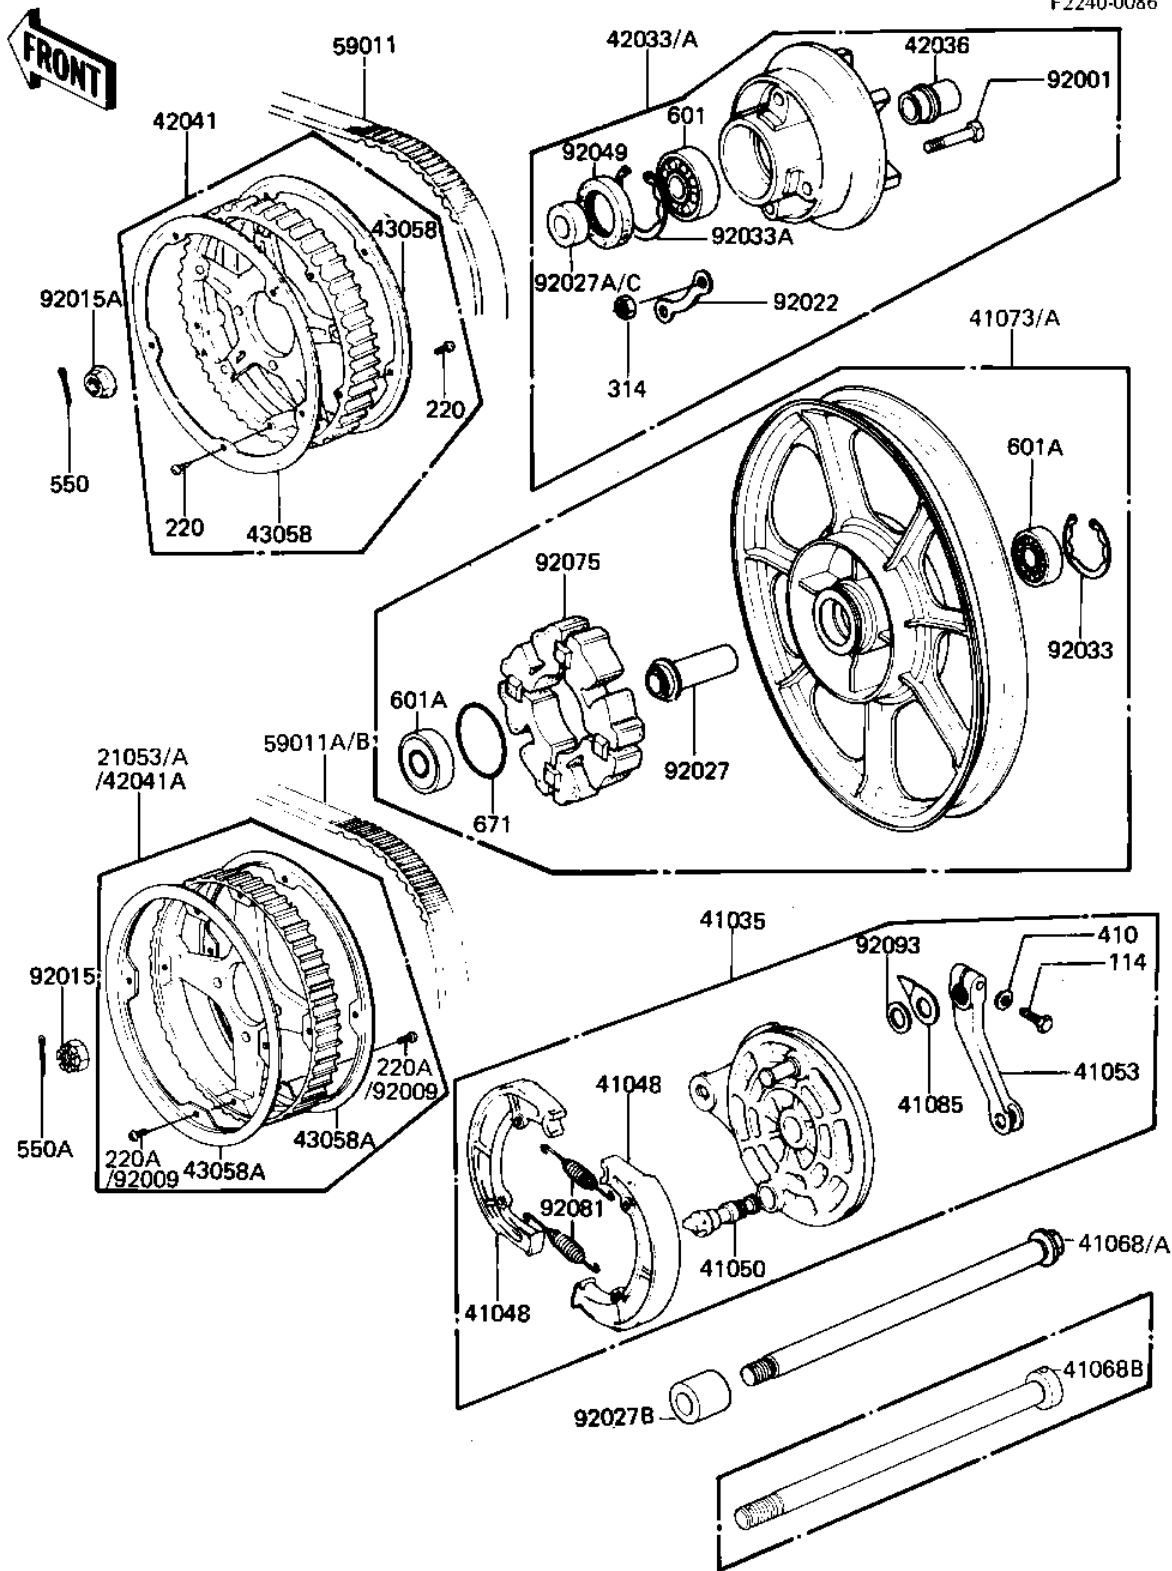

1983 LTD Belt PARTS DIAGRAM

REAR WHEEL/HUB/BRAKE/BELT ('81-'83 D2/D3)

F2240-0086

1983 LTD Belt PARTS LIST

REAR WHEEL/HUB/BRAKE/BELT ('81-'83 D2/D3)

ITEM NAME	PART NUMBER	QUANTITY
SPROCKET-ASSY,RR HUB (Ref # 21053A)	21053-1009	1
PANEL-ASY,RR BRK (Ref # 41035)	41035-1088	1
SHOE-BRAKE (Ref # 41048)	41048-1069	2
CAM,BRAKE (Ref # 41050)	41050-1001	1
LEVER,BRAKE CAM (Ref # 41053)	41053-1001	1
AXLE,RR,L=286 (Ref # 41068B)	41068-1084	1
WHEEL-ASSY,RR,SOLID,F (Ref # 41073A)	41073-1174-21	1
INDICATOR,BRAKE SHOE (Ref # 41085)	41085-004	1
COUPLING-ASSY,RR HUB (Ref # 42033A)	42033-1040	1
SLEEVE,COUPLING (Ref # 42036)	42036-1002	1
RING,REAR HUB SPROCKE (Ref # 43058A)	43058-1016	2
BELT,DRIVE,129T (Ref # 59011B)	59011-1009	1
BOLT, RR SPROCKET FIT (Ref # 92001)	92003-156	4
SCREW,5X10 (Ref # 92009)	92009-1167	8
NUT CASTLE,16MM (Ref # 92015)	92015-055	1
WASHER SPROCKET LOCK (Ref # 92022)	92088-005	2
COLLAR,REAR HUB BRG (Ref # 92027)	92027-1196	1
COLLAR,REAR AXLE,R.H. (Ref # 92027B)	92027-1198	1
COLLAR,17X35X31.5 (Ref # 92027C)	92027-1348	1
CIRCLIP,47M/M (Ref # 92033)	92033-1042	1
RING,SNAP,56.2M/M (Ref # 92033A)	92033-1043	1
OIL SEAL WTC35527 (Ref # 92049)	92052-006	1
DAMPER,REAR HUB SHOCK (Ref # 92075)	92075-1008	1
SPRING-BRAKE SHOE (Ref # 92081)	42020-004	2
DUST SHIELD-BRAKE CAM (Ref # 92093)	41051-003	1
BOLT HEX HEAD 8X28 (Ref # 114)	114G0828	1
NUT,10MM (Ref # 314)	314B1000	4
WASHER PLAIN 8MM (Ref # 410)	410B0800	1
PIN-COTTER,4.0X35 (Ref # 550A)	550D4035	1

1983 LTD Belt PARTS LIST

REAR WHEEL/HUB/BRAKE/BELT ('81-'83 D2/D3)

ITEM NAME	PART NUMBER	QUANTITY
BEARING BALL #6205 (Ref # 601)	601B6205	1
BEARING-BALL, #6303ZC3 (Ref # 601A)	601B6303Z	2
"0" RING,60MM (Ref # 671)	671B2560	1