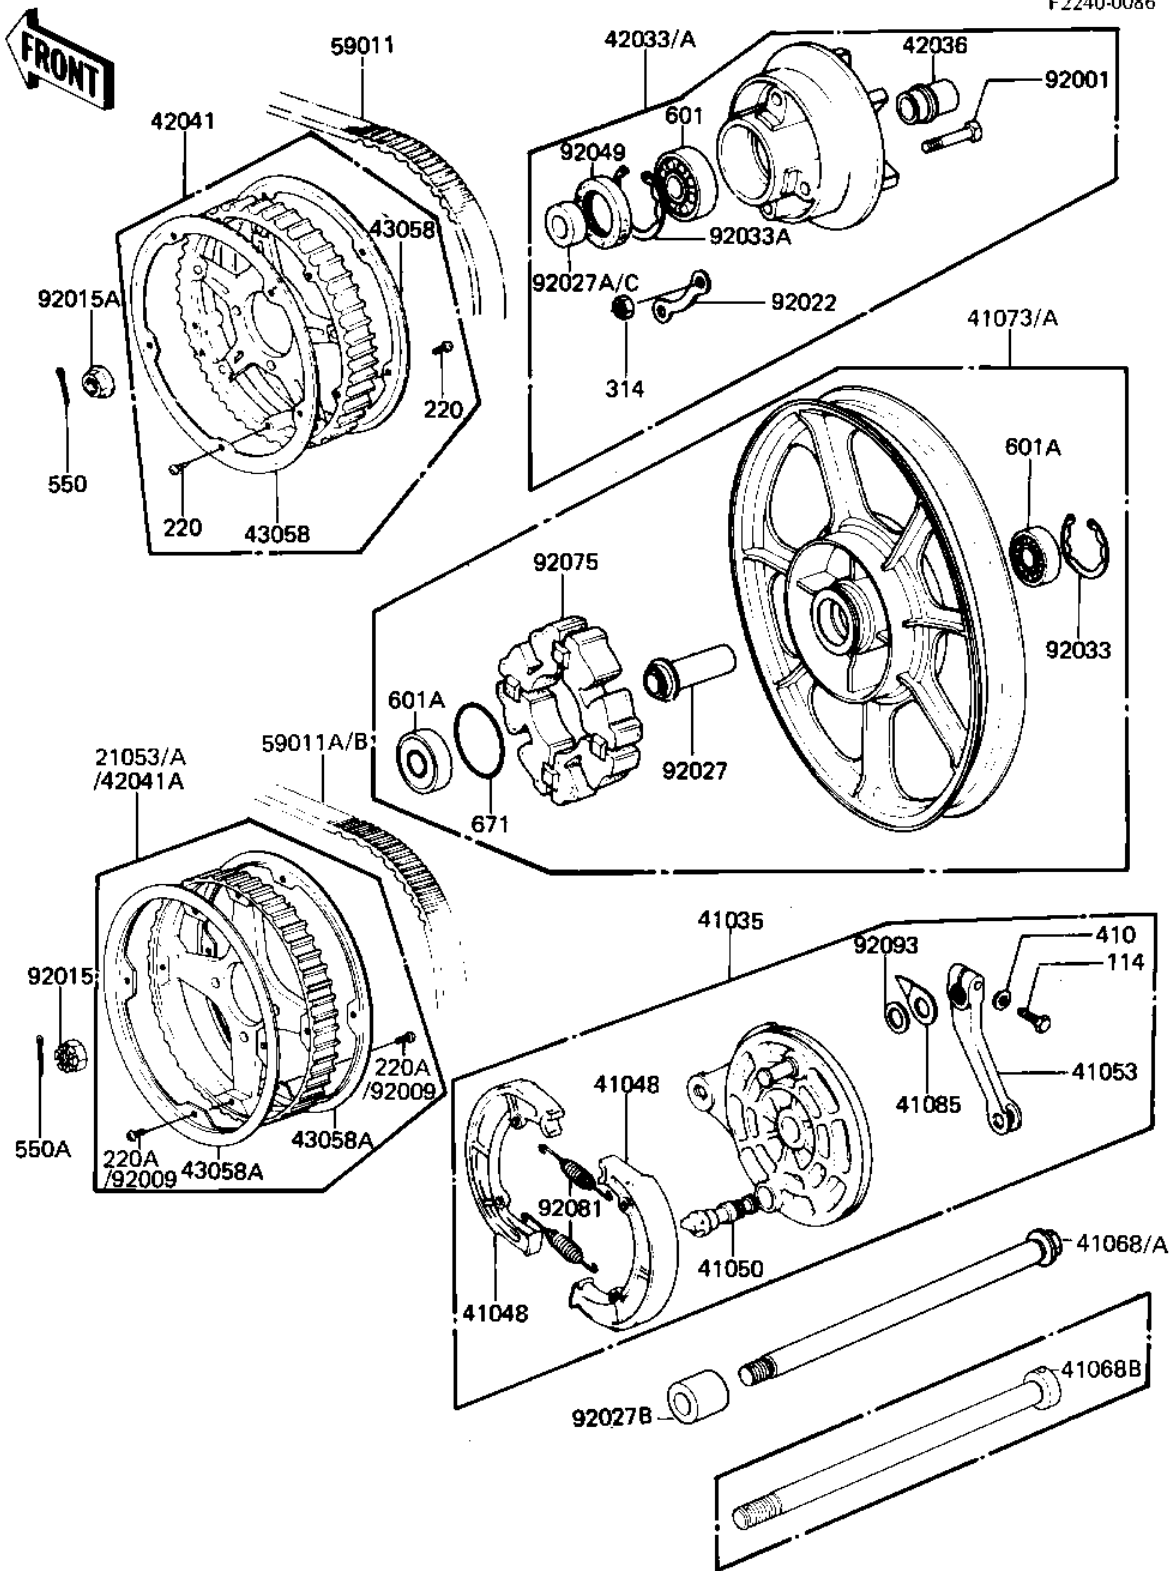

# 1983 LTD Belt PARTS DIAGRAM

REAR WHEEL/HUB/BRAKE/BELT ('81-'83 D2/D3)

F2240-0086

# 1983 LTD Belt PARTS LIST

REAR WHEEL/HUB/BRAKE/BELT ('81-'83 D2/D3)

ITEM NAME	PART NUMBER	QUANTITY
SPROCKET-ASSY,RR HUB (Ref # 21053A)	21053-1009	1
PANEL-ASY,RR BRK (Ref # 41035)	41035-1088	1
SHOE-BRAKE (Ref # 41048)	41048-1069	2
CAM,BRAKE (Ref # 41050)	41050-1001	1
LEVER,BRAKE CAM (Ref # 41053)	41053-1001	1
AXLE,RR,L=286 (Ref # 41068B)	41068-1084	1
WHEEL-ASSY,RR,SOLID,F (Ref # 41073A)	41073-1174-21	1
INDICATOR,BRAKE SHOE (Ref # 41085)	41085-004	1
COUPLING-ASSY,RR HUB (Ref # 42033A)	42033-1040	1
SLEEVE,COUPLING (Ref # 42036)	42036-1002	1
RING,REAR HUB SPROCKE (Ref # 43058A)	43058-1016	2
BELT,DRIVE,129T (Ref # 59011B)	59011-1009	1
BOLT, RR SPROCKET FIT (Ref # 92001)	92003-156	4
SCREW,5X10 (Ref # 92009)	92009-1167	8
NUT CASTLE,16MM (Ref # 92015)	92015-055	1
WASHER SPROCKET LOCK (Ref # 92022)	92088-005	2
COLLAR,REAR HUB BRG (Ref # 92027)	92027-1196	1
COLLAR,REAR AXLE,R.H. (Ref # 92027B)	92027-1198	1
COLLAR,17X35X31.5 (Ref # 92027C)	92027-1348	1
CIRCLIP,47M/M (Ref # 92033)	92033-1042	1
RING,SNAP,56.2M/M (Ref # 92033A)	92033-1043	1
OIL SEAL WTC35527 (Ref # 92049)	92052-006	1
DAMPER,REAR HUB SHOCK (Ref # 92075)	92075-1008	1
SPRING-BRAKE SHOE (Ref # 92081)	42020-004	2
DUST SHIELD-BRAKE CAM (Ref # 92093)	41051-003	1
BOLT HEX HEAD 8X28 (Ref # 114)	114G0828	1
NUT,10MM (Ref # 314)	314B1000	4
WASHER PLAIN 8MM (Ref # 410)	410B0800	1
PIN-COTTER,4.0X35 (Ref # 550A)	550D4035	1

# 1983 LTD Belt PARTS LIST

REAR WHEEL/HUB/BRAKE/BELT ('81-'83 D2/D3)

ITEM NAME	PART NUMBER	QUANTITY
BEARING BALL #6205 (Ref # 601)	601B6205	1
BEARING-BALL, #6303ZC3 (Ref # 601A)	601B6303Z	2
"0" RING,60MM (Ref # 671)	671B2560	1