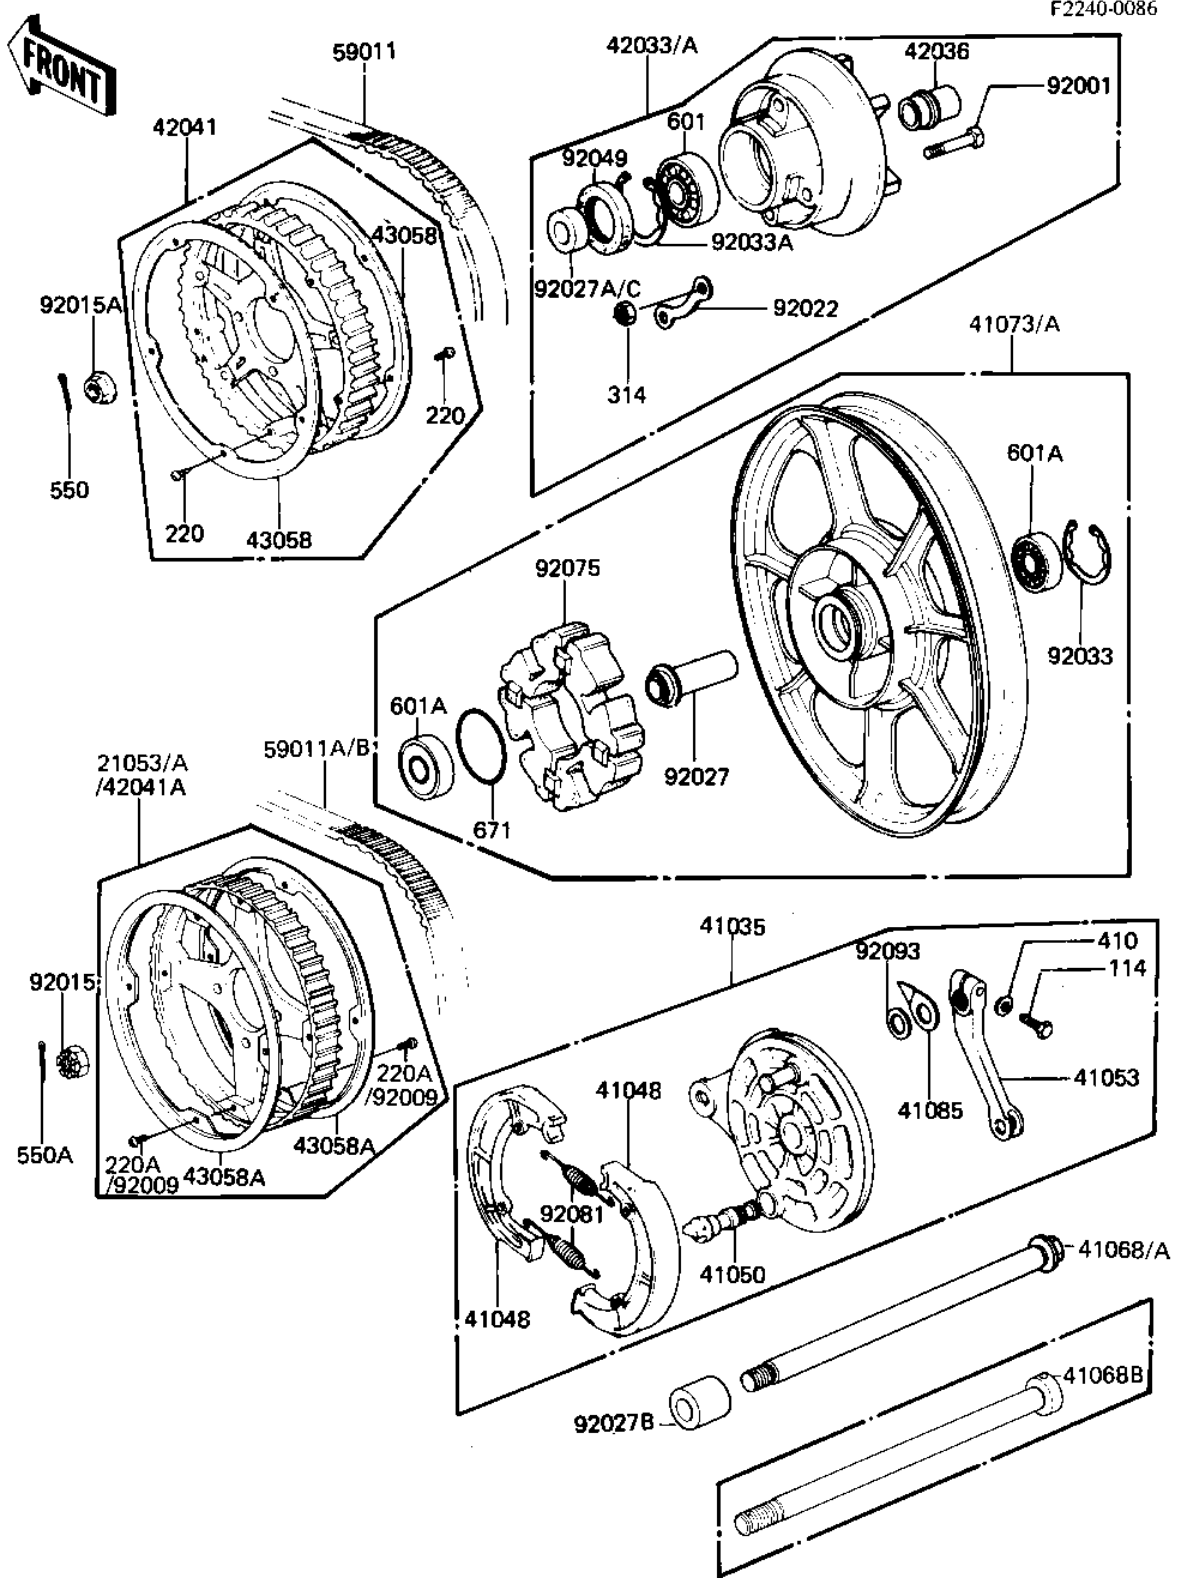

1982 LTD Belt PARTS DIAGRAM

REAR WHEEL/HUB/BRAKE/BELT ('81-'83 D2/D3)

F2240-0086

1982 LTD Belt PARTS LIST

REAR WHEEL/HUB/BRAKE/BELT ('81-'83 D2/D3)

ITEM NAME	PART NUMBER	QUANTITY
SPROCKET-ASSY,RR HUB (Ref # 21053)	21053-1009	1
PANEL-ASY,RR BRK (Ref # 41035)	41035-1088	1
SHOE-BRAKE (Ref # 41048)	41048-1069	2
CAM,BRAKE (Ref # 41050)	41050-1001	1
LEVER,BRAKE CAM (Ref # 41053)	41053-1001	1
AXLE,RR (Ref # 41068A)	41068-1060	1
SOLID WHEEL ASSY,REAR (Ref # 41073)	41073-1055	1
INDICATOR,BRAKE SHOE (Ref # 41085)	41085-004	1
COUPLING-ASSY,RR HUB (Ref # 42033A)	42033-1040	1
SLEEVE,COUPLING (Ref # 42036)	42036-1002	1
SPROCKET-ASSY,RR HUB (Ref # 42041A)	21053-1009	1
RING,REAR HUB SPROCKE (Ref # 43058A)	43058-1016	4
BELT,DRIVE,129T (Ref # 59011A)	59011-1009	1
BOLT, RR SPROCKET FIT (Ref # 92001)	92003-156	4
NUT CASTLE,16MM (Ref # 92015)	92015-055	1
WASHER SPROCKET LOCK (Ref # 92022)	92088-005	2
COLLAR,REAR HUB BRG (Ref # 92027)	92027-1196	1
COLLAR,REAR AXLE,R.H. (Ref # 92027B)	92027-1198	1
COLLAR,17X35X31.5 (Ref # 92027C)	92027-1348	1
CIRCLIP,47M/M (Ref # 92033)	92033-1042	1
RING,SNAP,56.2M/M (Ref # 92033A)	92033-1043	1
OIL SEAL WTC35527 (Ref # 92049)	92052-006	1
DAMPER,REAR HUB SHOCK (Ref # 92075)	92075-1008	1
SPRING-BRAKE SHOE (Ref # 92081)	42020-004	2
DUST SHIELD-BRAKE CAM (Ref # 92093)	41051-003	1
BOLT HEX HEAD 8X28 (Ref # 114)	114G0828	1
SCREW PAN HEAD 5X10 (Ref # 220A)	220B0510	16
NUT,10MM (Ref # 314)	314B1000	4
WASHER PLAIN 8MM (Ref # 410)	410B0800	1

1982 LTD Belt PARTS LIST

REAR WHEEL/HUB/BRAKE/BELT ('81-'83 D2/D3)

ITEM NAME	PART NUMBER	QUANTITY
PIN-COTTER,4.0X35 (Ref # 550A)	550D4035	1
BEARING BALL #6205 (Ref # 601)	601B6205	1
BEARING-BALL, #6303ZC3 (Ref # 601A)	601B6303Z	2
"0" RING,60MM (Ref # 671)	671B2560	1