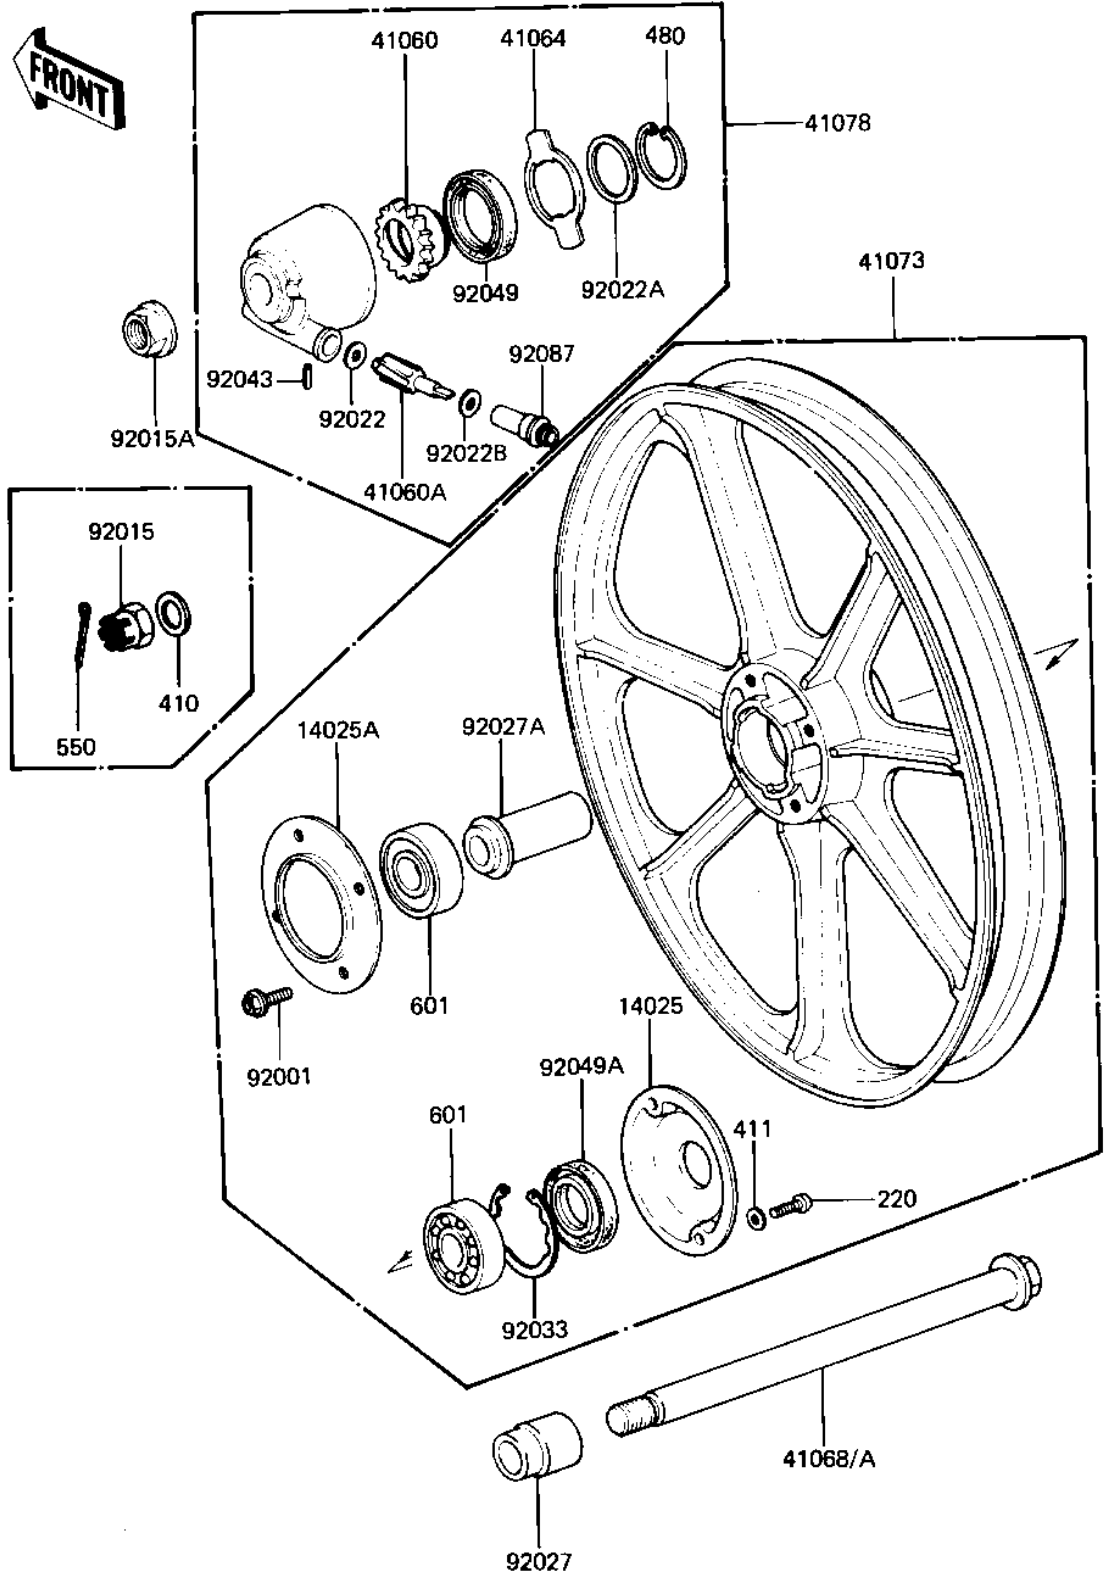

1982 LTD Belt PARTS DIAGRAM

FRONT WHEEL/HUB (KZ440-D2/D3/D4)

F2230-0032

1982 LTD Belt PARTS LIST

FRONT WHEEL/HUB (KZ440-D2/D3/D4)

ITEM NAME	PART NUMBER	QUANTITY
COVER,DUST,R.H. (Ref # 14025)	14025-1042	1
COVER,DUST,L.H. (Ref # 14025A)	14025-1043	1
GEAR,SPEEDOMETER,26T (Ref # 41060)	41060-1015	1
PINION,SPEEDOMETER,9T (Ref # 41060A)	41060-1016	1
RECEIVER,SPEED GEAR (Ref # 41064)	41064-1005	1
AXLE,FR (Ref # 41068A)	41068-1099	1
SOLID WHEEL ASSY,FRNT (Ref # 41073)	41073-1041	1
GEAR BOX ASSY,METER (Ref # 41078)	41078-1005	1
BOLT,8X28 (Ref # 92001)	92001-1095	4
NUT,14MM (Ref # 92015)	42045-020	1
WASHER THRST SPD PINI (Ref # 92022)	41063-001	1
WASHER THRUST (Ref # 92022A)	41065-006	1
WASHER THRST SPD PINI (Ref # 92022B)	41063-001	1
COLLAR,FRONT AXLE (Ref # 92027)	92027-1085	1
COLLAR,FRONT WHEEL (Ref # 92027A)	92027-1171	1
CIRCLIP,42MM (Ref # 92033)	92033-1041	1
PIN,SPRING (Ref # 92043)	41082-001	1
OIL SEAL,BJN30427-C3 (Ref # 92049)	92049-1057	1
OIL SEAL,AG1144AO (Ref # 92049A)	92049-1058	1
BUSHING,METER GEAR (Ref # 92087)	92087-1002	1
SCREW PAN HEAD 5X14 (Ref # 220)	220B0514A	2
WASHER PLAIN 14MM (Ref # 410)	410B1400	1
WASHER PLAIN 5MM (Ref # 411)	411B0500	2
CIRCLIP,22MM (Ref # 480)	480J2200	1
PIN-COTTER,3.2X25 (Ref # 550)	550D3225	1
BEARING-BALL, #6302ZC3 (Ref # 601)	601B6302Z	2