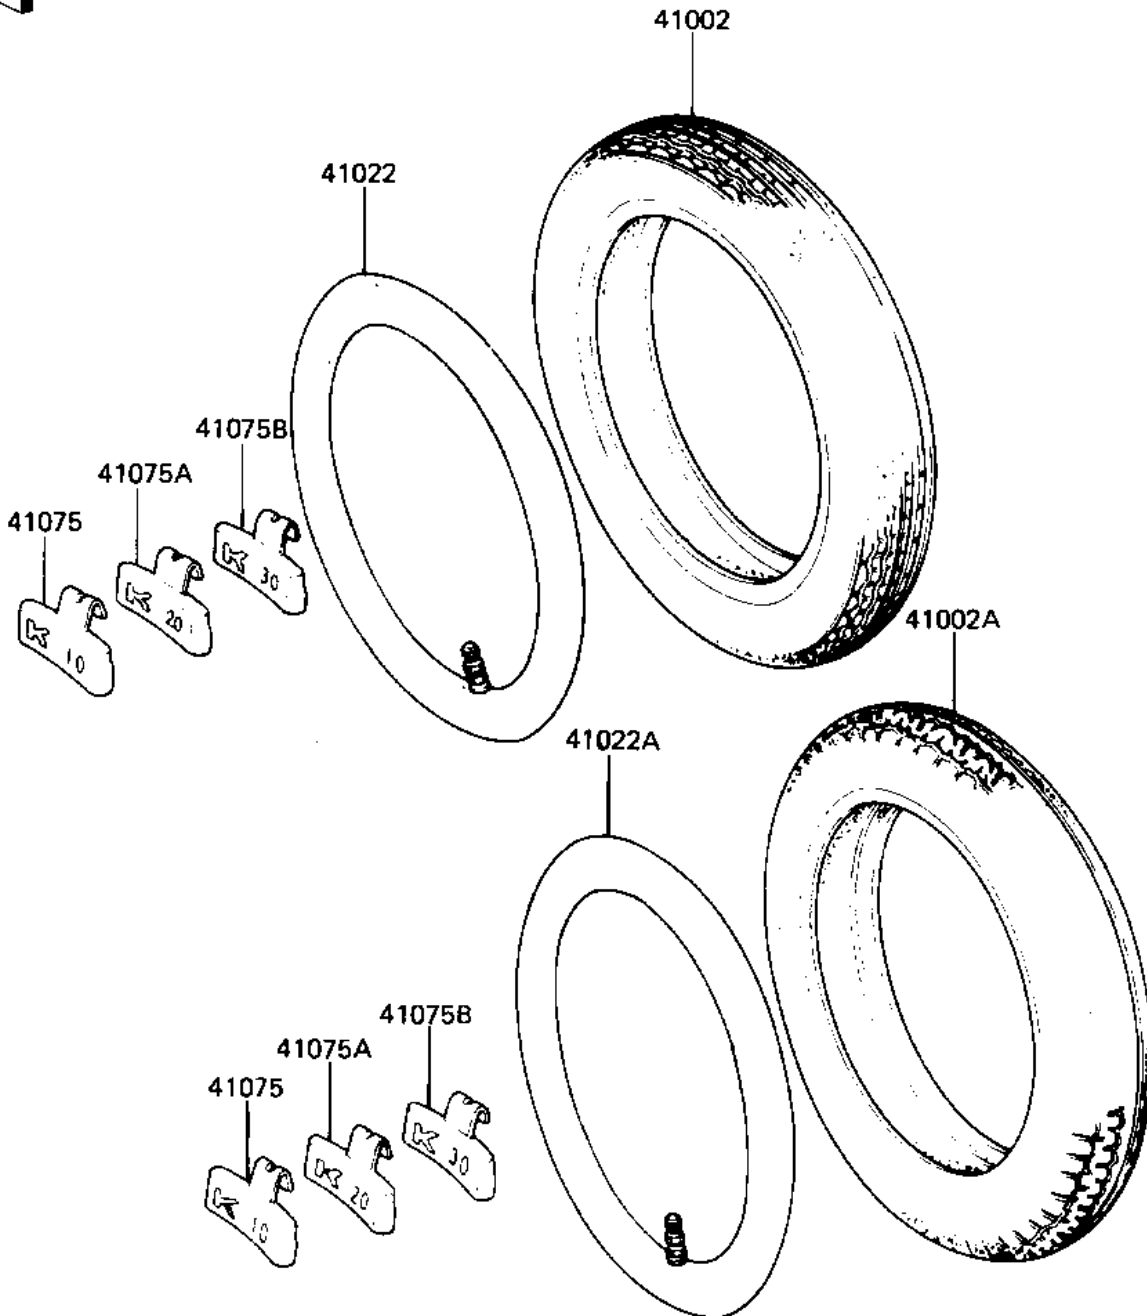

1983 LTD Belt PARTS DIAGRAM

TIRES ('81-'83 D2/D3/D4/D5)

F2210-0001

4
4
4
4
4
4
4

1983 LTD Belt PARTS LIST

TIRES ('81-'83 D2/D3/D4/D5)

ITEM NAME	PART NUMBER	QUANTITY
TIRE 325S-19 Y986 F (Ref # 41002)	41002-1070	1
TIRE 130/90-16Y987C R (Ref # 41002A)	41002-1134	1
TUBE,3.0/3.25/3.60-19 (Ref # 41022)	41022-1019	1
TUBE 130/90-16 (Ref # 41022)	41022-1017	1
BALANCER-WHEEL,10G (Ref # 41075)	41075-1011	AR
BALANCER-WHEEL,20G (Ref # 41075A)	41075-1012	AR
BALANCER-WHEEL,30G (Ref # 41075B)	41075-1013	AR