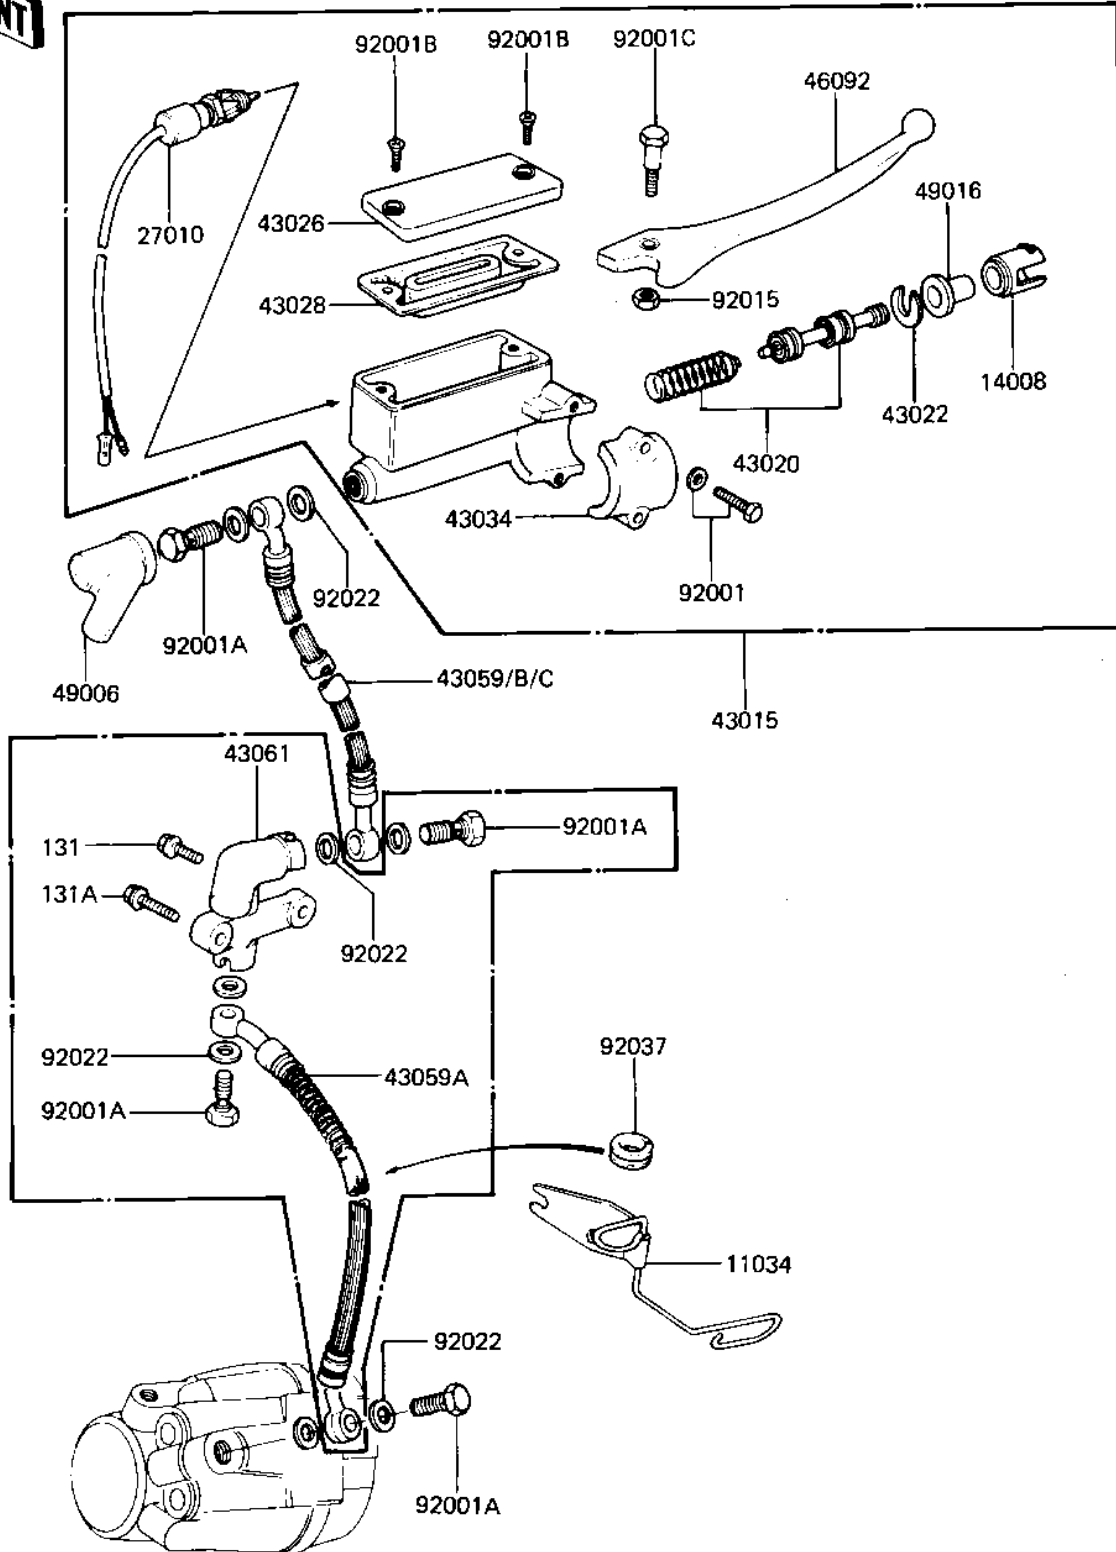

1982 LTD Belt PARTS DIAGRAM

FRONT MASTER CYLINDER ('81-'83 D2/D3/D4/

F2291-0081

1982 LTD Belt PARTS LIST

FRONT MASTER CYLINDER ('81-'83 D2/D3/D4/

ITEM NAME	PART NUMBER	QUANTITY
BRACKET,FRONT FENDER (Ref # 11034)	11034-1573	1
LINER,PISTON (Ref # 14008)	14008-1007	1
SWITCH,BRAKE (Ref # 27010)	27010-1028	1
CYLINDER ASSY,MASTER (Ref # 43015)	43015-1044	1
PISTON-COMP-BRAKE (Ref # 43020)	43020-1026	1
STOPER,PISTON (Ref # 43022)	43022-1001	1
CAP,OIL CUP (Ref # 43026)	43026-1006	1
DIAPHRAGM (Ref # 43028)	43028-1008	1
HOLDER,MASTER CYLINDR (Ref # 43034)	43034-1001	1
HOSE-BRAKE,L=920 (Ref # 43059C)	43059-1111	1
LEVER,FRONT BRAKE (Ref # 46092)	46092-1009	1
BOOT,DUST (Ref # 49006)	49006-1041	1
DUST COVER (Ref # 49016)	49016-1010	1
BOLT,HEX HEAD,6X25 (Ref # 92001)	43033-003	2
BOLT,OIL,L=23 (Ref # 92001A)	92002-1888	2
SCREW,COUNTERSUNK HED (Ref # 92001B)	92001-1055	2
BOLT,CLUTCH LEV FITT (Ref # 92001C)	92001-1056	1
NUT 6MM (Ref # 92015)	312B0600	1
WASHER-OIL BOLT (Ref # 92022)	43067-001	4
DAMPER RUBBER,CYL HSE (Ref # 92037)	43064-006	1