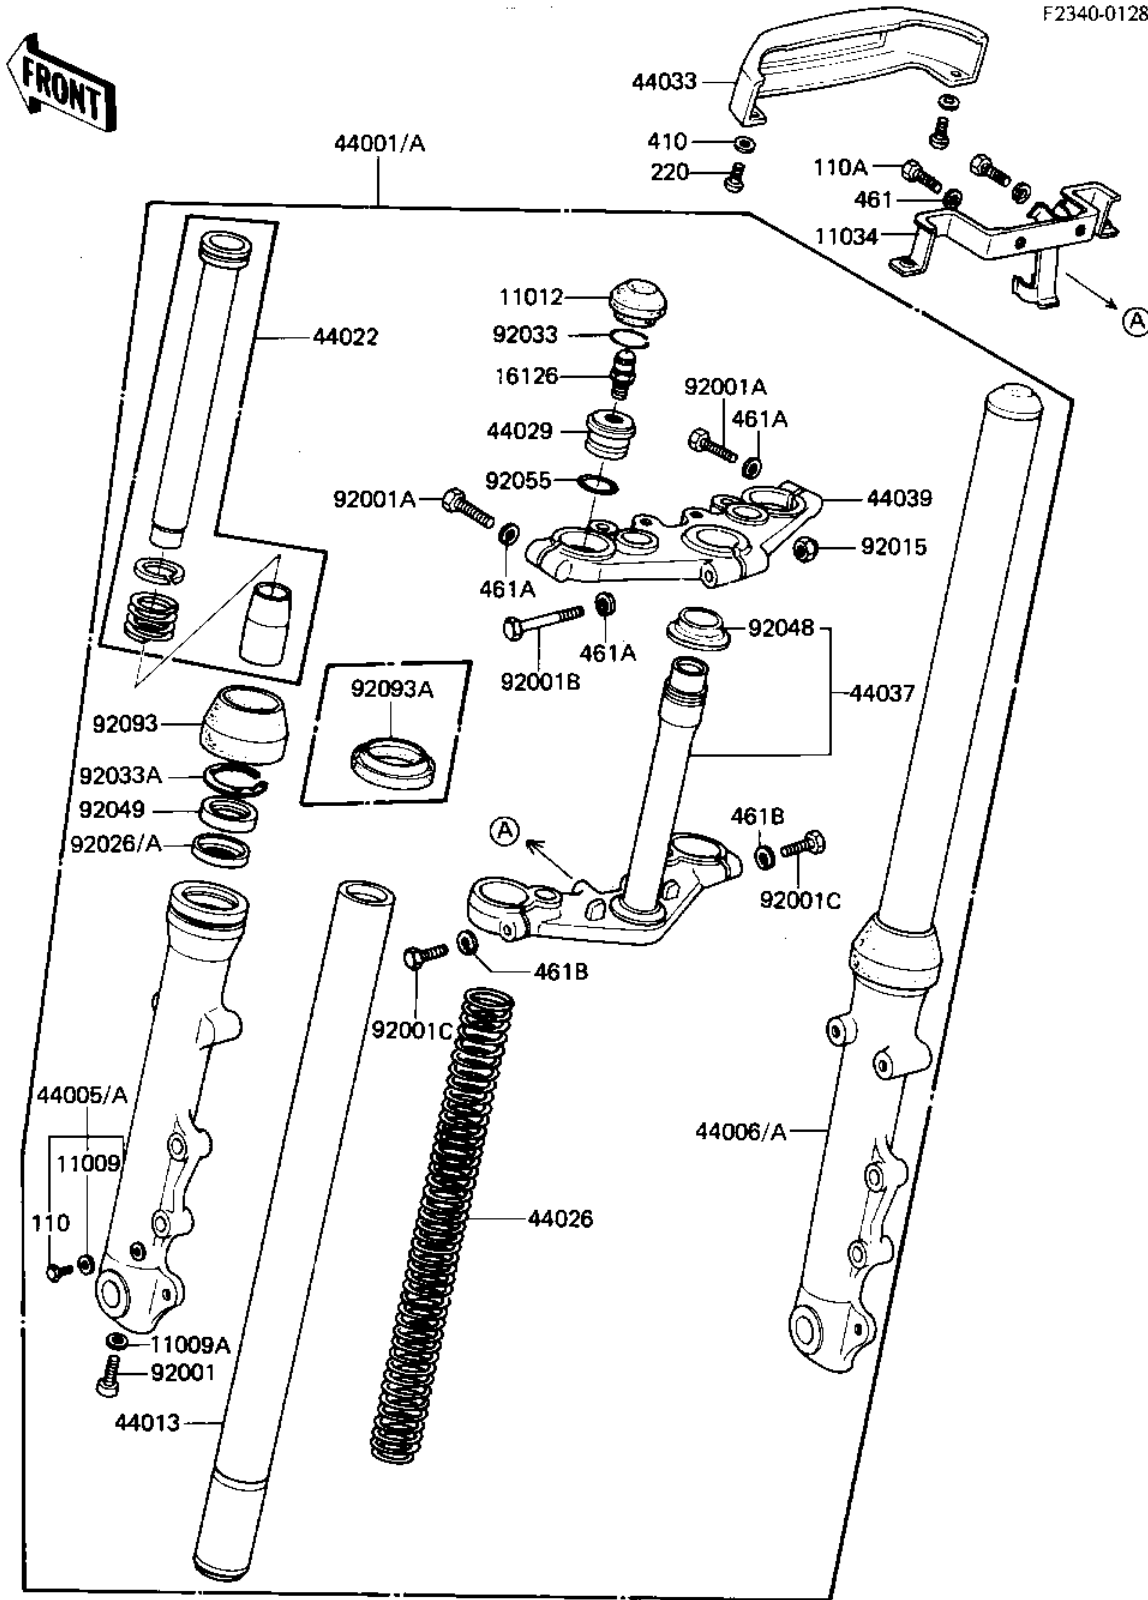

1983 LTD Belt PARTS DIAGRAM

FRONT FORK (KZ440-D4/D5)

F2340-0128

1983 LTD Belt PARTS LIST

FRONT FORK (KZ440-D4/D5)

ITEM NAME	PART NUMBER	QUANTITY
GASKET,DRAIN PLUG (Ref # 11009)	44045-047	2
GASKET,FORK CYL BOLT (Ref # 11009A)	44045-051	2
CAP,RUBBER,FORK TOP (Ref # 11012)	11012-1196	2
BRACKET,FORK COVER (Ref # 11034)	11034-1758	1
VALVE ASSY,AIR (Ref # 16126)	16126-1025	2
FORK-FRONT (Ref # 44001A)	44001-1374	1
PIPE-LEFT FORK OUTER (Ref # 44005A)	44005-1103	1
PIPE-RIGHT FORK OUTER (Ref # 44006A)	44006-1103	1
TUBE,FORK INNER (Ref # 44013)	44013-1025	2
CYLINDER-FORK (Ref # 44022)	44022-1028	2
SPRING-FRONT FORK (Ref # 44026)	44026-1118	2
SEAT-FORK SPRING (Ref # 44029)	44029-1027	2
COVER-FORK (Ref # 44033)	44033-1062	1
STEM,STEERING (Ref # 44037)	44037-1014	1
HEAD,STEERING STEM (Ref # 44039)	44039-1023	1
BOLT,FORK CYLINDER (Ref # 92001)	44041-078	2
BOLT,HEX HEAD,8X40 (Ref # 92001A)	92001-1063	2
BOLT,HEX HEAD,8X55 (Ref # 92001B)	92001-1064	1
BOLT,HEX HEAD 10X35 (Ref # 92001C)	92001-1252	2
NUT,LOCK,8MM (Ref # 92015)	92015-1124	1
SPACER,FORK (Ref # 92026A)	92026-1119	2
CIRCLIP (Ref # 92033)	44044-023	2
RING-SNAP (Ref # 92033A)	92033-1070	2
CONE STRNG STEM BERNG (Ref # 92048)	92047-006	1
OIL SEAL,FORK (Ref # 92049)	92049-1077	2
"O" RING (Ref # 92055)	44046-025	2
BOLT HEX HEAD 6X8 (Ref # 110)	110B0608	2
BOLT-UPSET,6X12 (Ref # 110A)	112G0612	2
SCREW PAN HEAD 4X10 (Ref # 220)	220B0410	2

1983 LTD Belt PARTS LIST

FRONT FORK (KZ440-D4/D5)

ITEM NAME	PART NUMBER	QUANTITY
WASHER PLAIN 4MM (Ref # 410)	410B0400	2
WASHER SPRING 6MM (Ref # 461)	461F0600	2
WASHER SPRING 8MM (Ref # 461A)	461F0800	3
WASHER SPRING 10MM (Ref # 461B)	461F1000	2