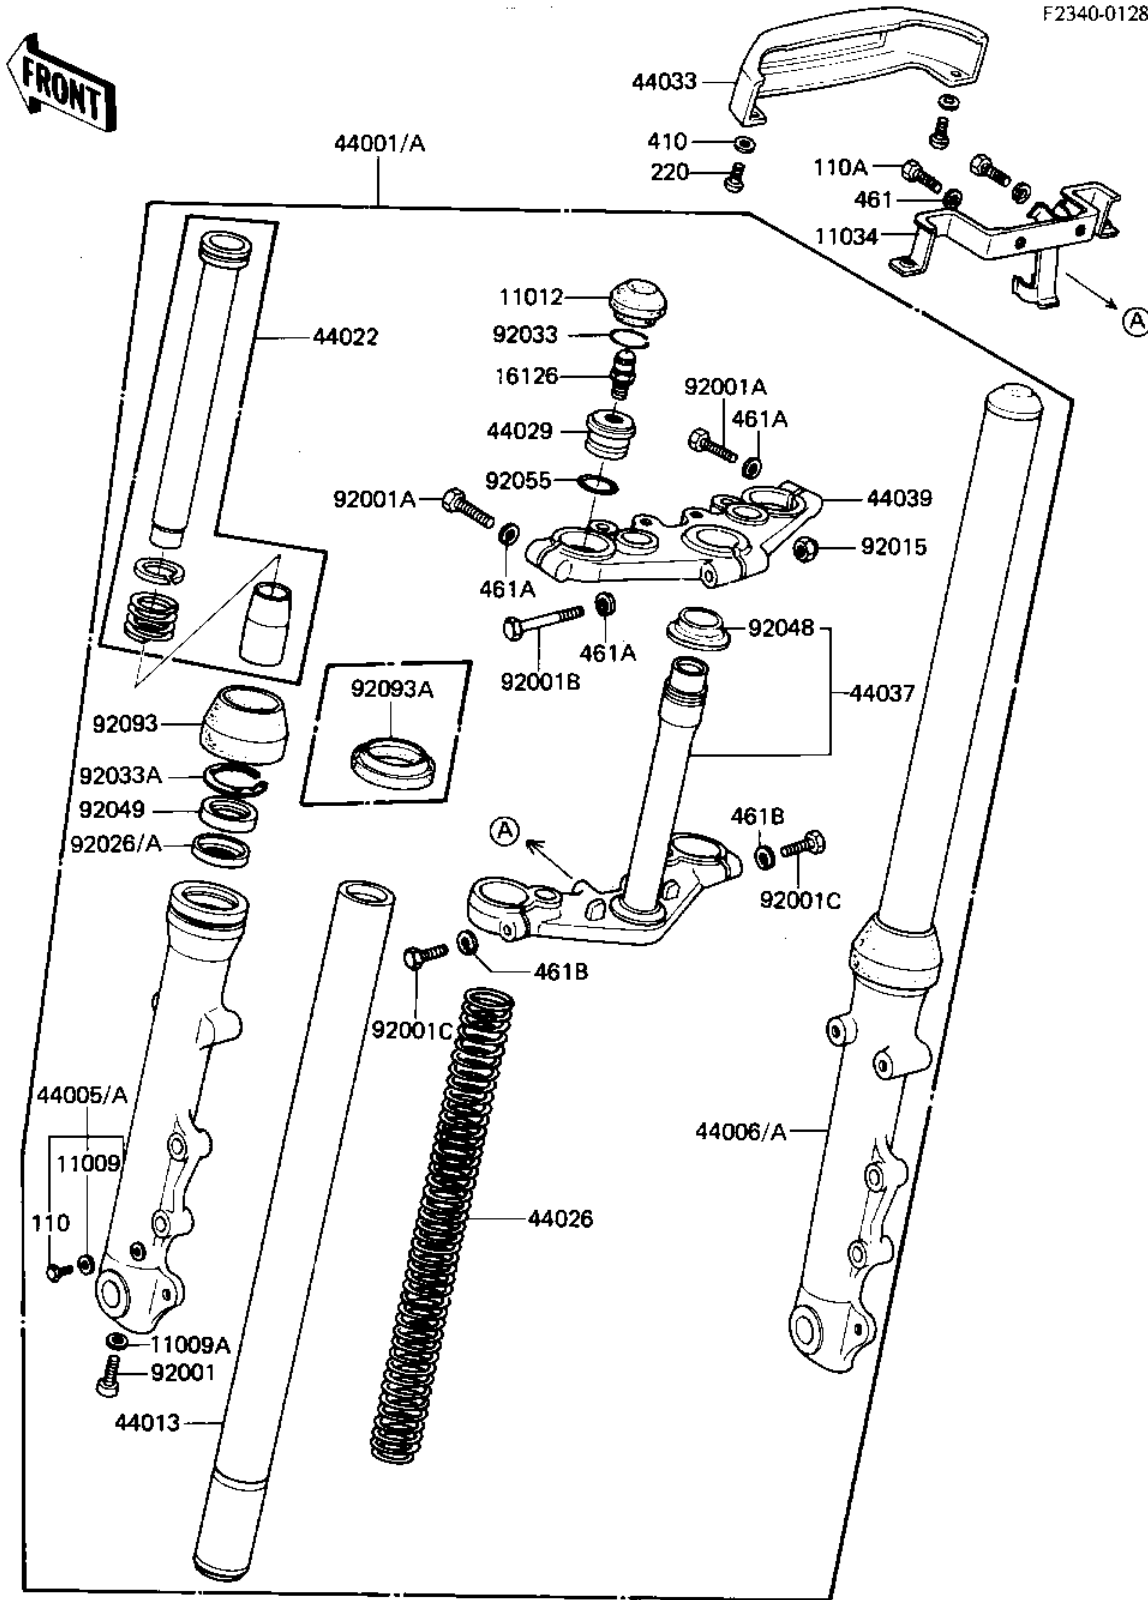

1982 LTD Belt PARTS DIAGRAM

FRONT FORK (KZ440-D4/D5)

F2340-0128

1982 LTD Belt PARTS LIST

FRONT FORK (KZ440-D4/D5)

ITEM NAME	PART NUMBER	QUANTITY
GASKET,DRAIN PLUG (Ref # 11009)	44045-047	2
GASKET,FORK CYL BOLT (Ref # 11009A)	44045-051	2
CAP,RUBBER,FORK TOP (Ref # 11012)	11012-1196	2
BRACKET,FORK COVER (Ref # 11034)	11034-1758	1
VALVE ASSY,AIR (Ref # 16126)	16126-1025	2
FORK-FRONT (Ref # 44001)	44001-1304	1
TUBE,LH,FORK OUTER (Ref # 44005)	44005-1073	1
TUBE,RH,FORK OUTER (Ref # 44006)	44006-1073	1
TUBE,FORK INNER (Ref # 44013)	44013-1025	2
CYLINDER-FORK (Ref # 44022)	44022-1028	2
SPRING-FRONT FORK (Ref # 44026)	44026-1118	2
SEAT-FORK SPRING (Ref # 44029)	44029-1027	2
COVER-FORK (Ref # 44033)	44033-1062	1
STEM,STEERING (Ref # 44037)	44037-1014	1
HEAD,STEERING STEM (Ref # 44039)	44039-1023	1
BOLT,FORK CYLINDER (Ref # 92001)	44041-078	2
BOLT,HEX HEAD,8X40 (Ref # 92001A)	92001-1063	2
BOLT,HEX HEAD,8X55 (Ref # 92001B)	92001-1064	1
BOLT,HEX HEAD 10X35 (Ref # 92001C)	92001-1252	2
NUT,LOCK,8MM (Ref # 92015)	92015-1124	1
SPACER,FORK (Ref # 92026)	92026-1005	2
CIRCLIP (Ref # 92033)	44044-023	2
RING-SNAP (Ref # 92033A)	92033-1070	2
CONE STRNG STEM BERNG (Ref # 92048)	92047-006	1
OIL SEAL,FORK (Ref # 92049)	92049-1077	2
"O" RING (Ref # 92055)	44046-025	2
DUST SHIELD,FORK (Ref # 92093)	92093-1063	2
SEAL,FORK (Ref # 92093A)	92093-1084	2
BOLT HEX HEAD 6X8 (Ref # 110)	110B0608	2

1982 LTD Belt PARTS LIST

FRONT FORK (KZ440-D4/D5)

ITEM NAME	PART NUMBER	QUANTITY
BOLT-UPSET,6X12 (Ref # 110A)	112G0612	2
SCREW PAN HEAD 4X10 (Ref # 220)	220B0410	2
WASHER PLAIN 4MM (Ref # 410)	410B0400	2
WASHER SPRING 6MM (Ref # 461)	461F0600	2
WASHER SPRING 8MM (Ref # 461A)	461F0800	3
WASHER SPRING 10MM (Ref # 461B)	461F1000	2