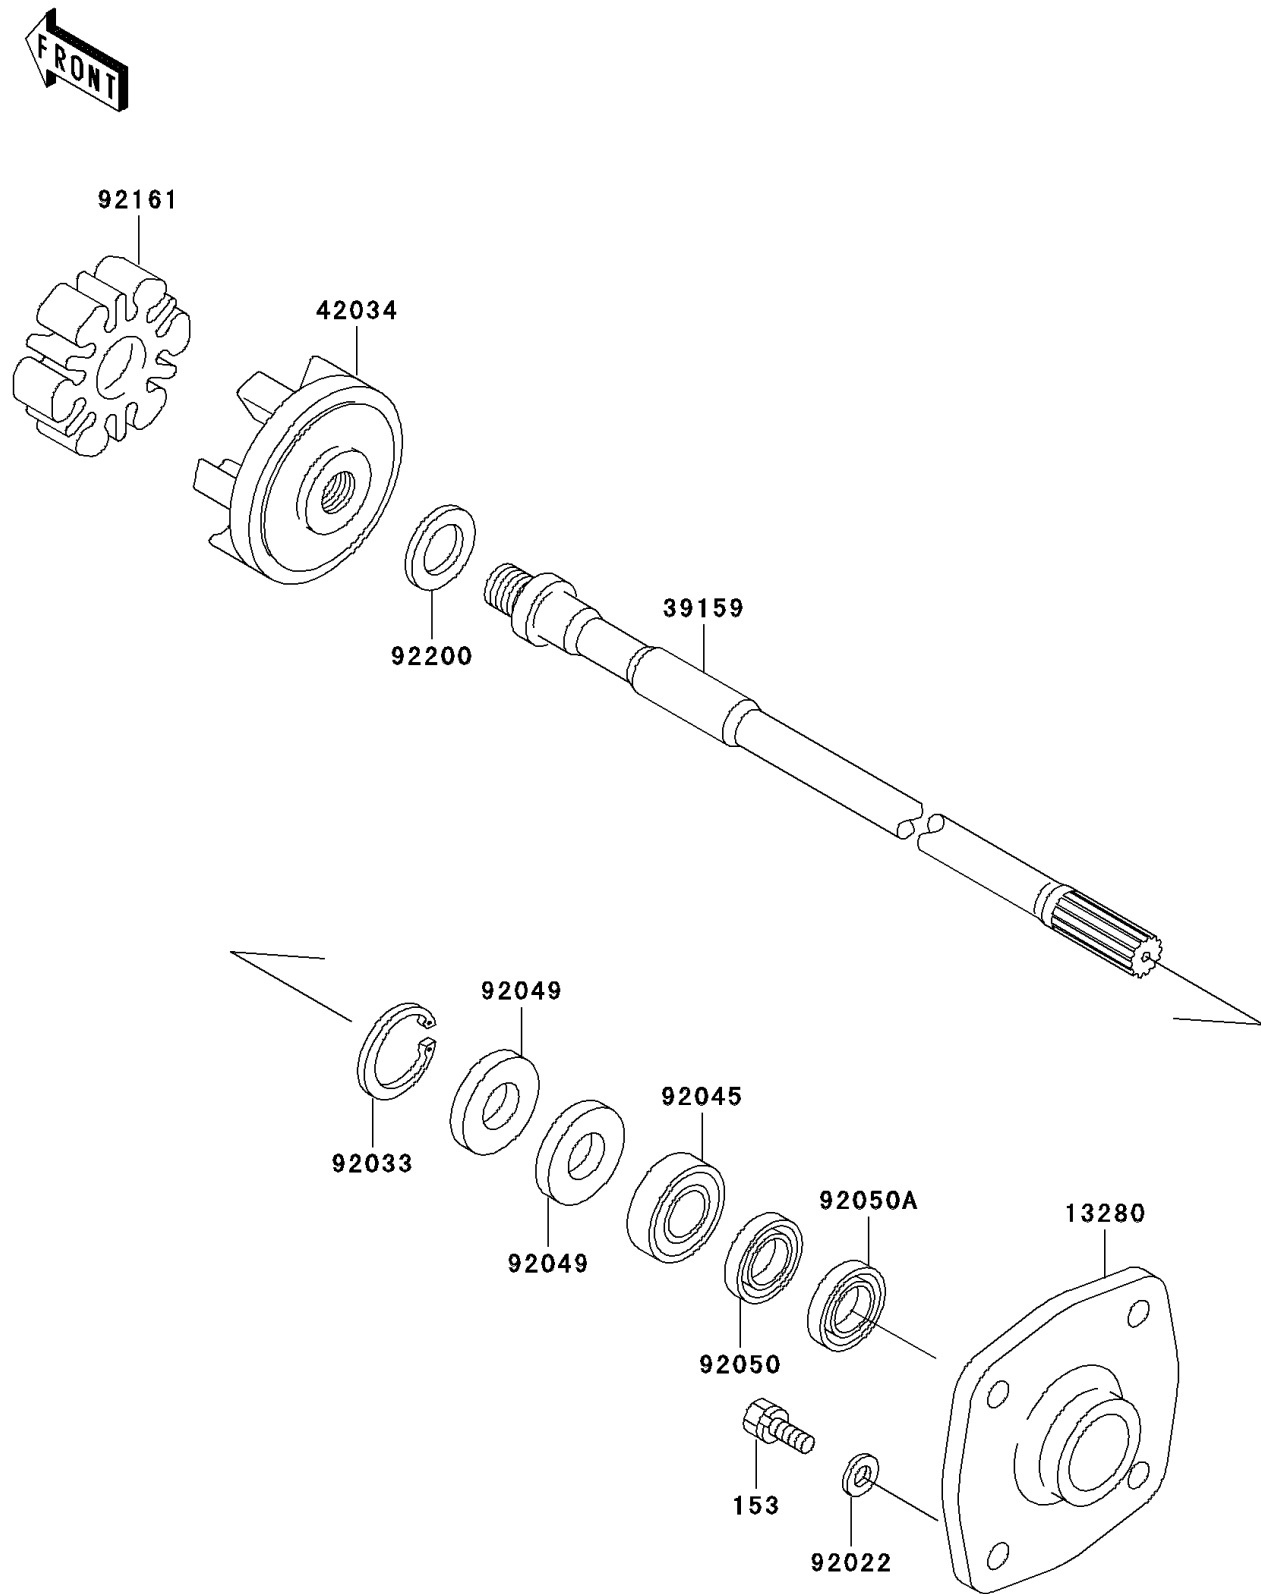

2004 Ultra 150 PARTS DIAGRAM

Drive Shaft

E3134

2004 Ultra 150 PARTS LIST

Drive Shaft

ITEM NAME	PART NUMBER	QUANTITY
BOLT-WS-SMALL (Ref # 153)	153R0830	1
HOLDER (Ref # 13280)	13280-3730	1
SHAFT-DRIVE (Ref # 39159)	39159-3730	1
COUPLING (Ref # 42034)	42034-3711	1
WASHER,8.2X18X1.5 (Ref # 92022)	92022-1964	1
RING-SNAP,42MM (Ref # 92033)	92033-3713	1
BEARING-BALL,60042RD (Ref # 92045)	92045-3705	1
SEAL-OIL,S620426 (Ref # 92049)	92049-3707	1
SEAL-OIL,SCY20368 (Ref # 92050)	92050-502	1
SEAL-OIL,SC20367 (Ref # 92050A)	92050-503	1
DAMPER (Ref # 92161)	92161-3711	1
WASHER,24X32X2.0 (Ref # 92200)	92200-3739	1