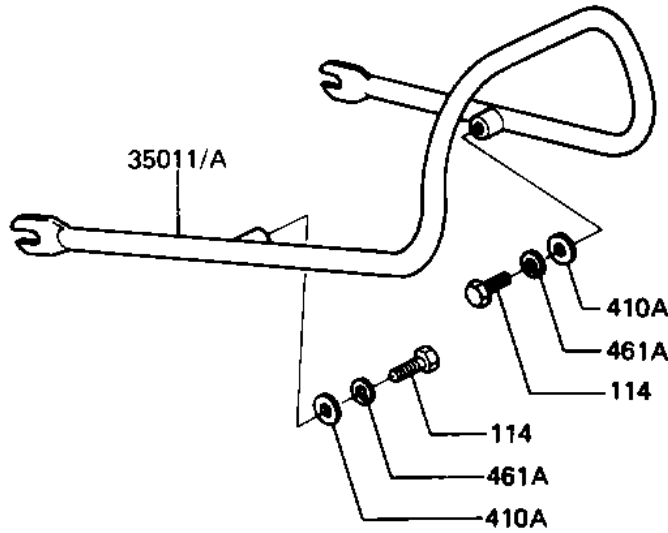

1982 LTD Belt PARTS DIAGRAM

BATTERY CASE ('81-'83 D2/D3/D4/D5)

F2132-0027

1982 LTD Belt PARTS LIST

BATTERY CASE ('81-'83 D2/D3/D4/D5)

ITEM NAME	PART NUMBER	QUANTITY
BRACKET-A,FUSE (Ref # 11036)	11036-1001	1
BRACKET-A,REGULATOR (Ref # 11036A)	11036-1105	1
CASE-BATTERY (Ref # 32097A)	32097-1041	1
STAY,RR (Ref # 35011A)	35011-1090	1
CLAMP,BREATHER TUBE (Ref # 92037)	92037-1246	1
CONNECTOR PIPE (Ref # 92059)	92059-101	1
BAND,BATTERY (Ref # 92072)	92072-1034	1
DAMPER,BATTERY CASE (Ref # 92075)	92075-261	6
BOLT-UPSET,6X16 (Ref # 110)	112G0616	4
BOLT-SMALL-UPSET,8X16 (Ref # 114)	115G0816	2
SCREW PAN HEAD 6X12 (Ref # 220)	220B0612	2
SCREW PAN HEAD 6X14 (Ref # 220A)	220B0614	1
WASHER PLAIN 6MM (Ref # 410)	410B0600	1
WASHER PLAIN 8MM (Ref # 410A)	410B0800	2
WASHER SPRING 6MM (Ref # 461)	461F0600	7
WASHER-SPRING,8MM (Ref # 461A)	461F0800	2
TUBE-PVC,6X360 (Ref # 701)	701Q06360	1