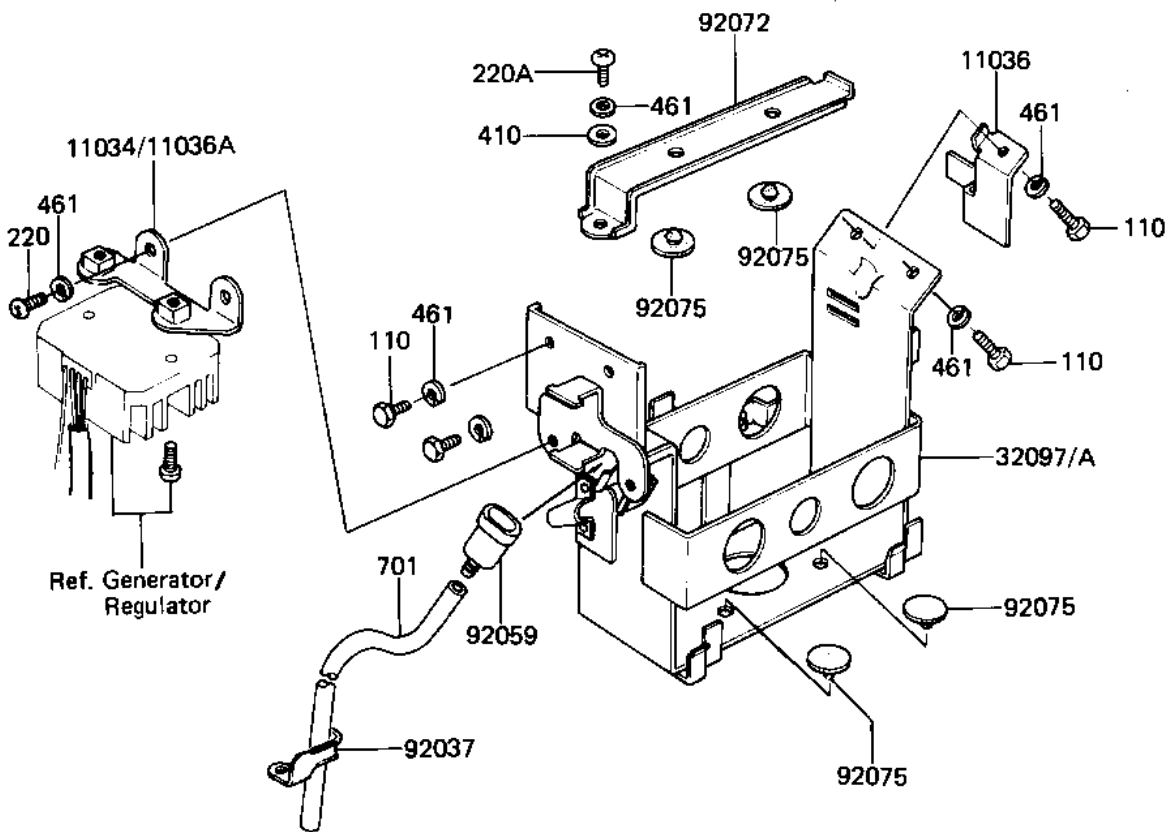

1982 LTD Belt PARTS DIAGRAM

BATTERY CASE ('81-'83 D2/D3/D4/D5)

F2132-0027

1982 LTD Belt PARTS LIST

BATTERY CASE ('81-'83 D2/D3/D4/D5)

ITEM NAME	PART NUMBER	QUANTITY
BRACKET-A,FUSE (Ref # 11036)	11036-1001	1
BRACKET-A,REGULATOR (Ref # 11036A)	11036-1105	1
CASE-BATTERY (Ref # 32097A)	32097-1041	1
STAY,RR (Ref # 35011A)	35011-1090	1
CLAMP,BREATHER TUBE (Ref # 92037)	92037-1246	1
CONNECTOR PIPE (Ref # 92059)	92059-101	1
BAND,BATTERY (Ref # 92072)	92072-1034	1
DAMPER,BATTERY CASE (Ref # 92075)	92075-261	6
BOLT-UPSET,6X16 (Ref # 110)	112G0616	4
BOLT-SMALL-UPSET,8X16 (Ref # 114)	115G0816	2
SCREW PAN HEAD 6X12 (Ref # 220)	220B0612	2
SCREW PAN HEAD 6X14 (Ref # 220A)	220B0614	1
WASHER PLAIN 6MM (Ref # 410)	410B0600	1
WASHER PLAIN 8MM (Ref # 410A)	410B0800	2
WASHER SPRING 6MM (Ref # 461)	461F0600	7
WASHER-SPRING,8MM (Ref # 461A)	461F0800	2
TUBE-PVC,6X360 (Ref # 701)	701Q06360	1