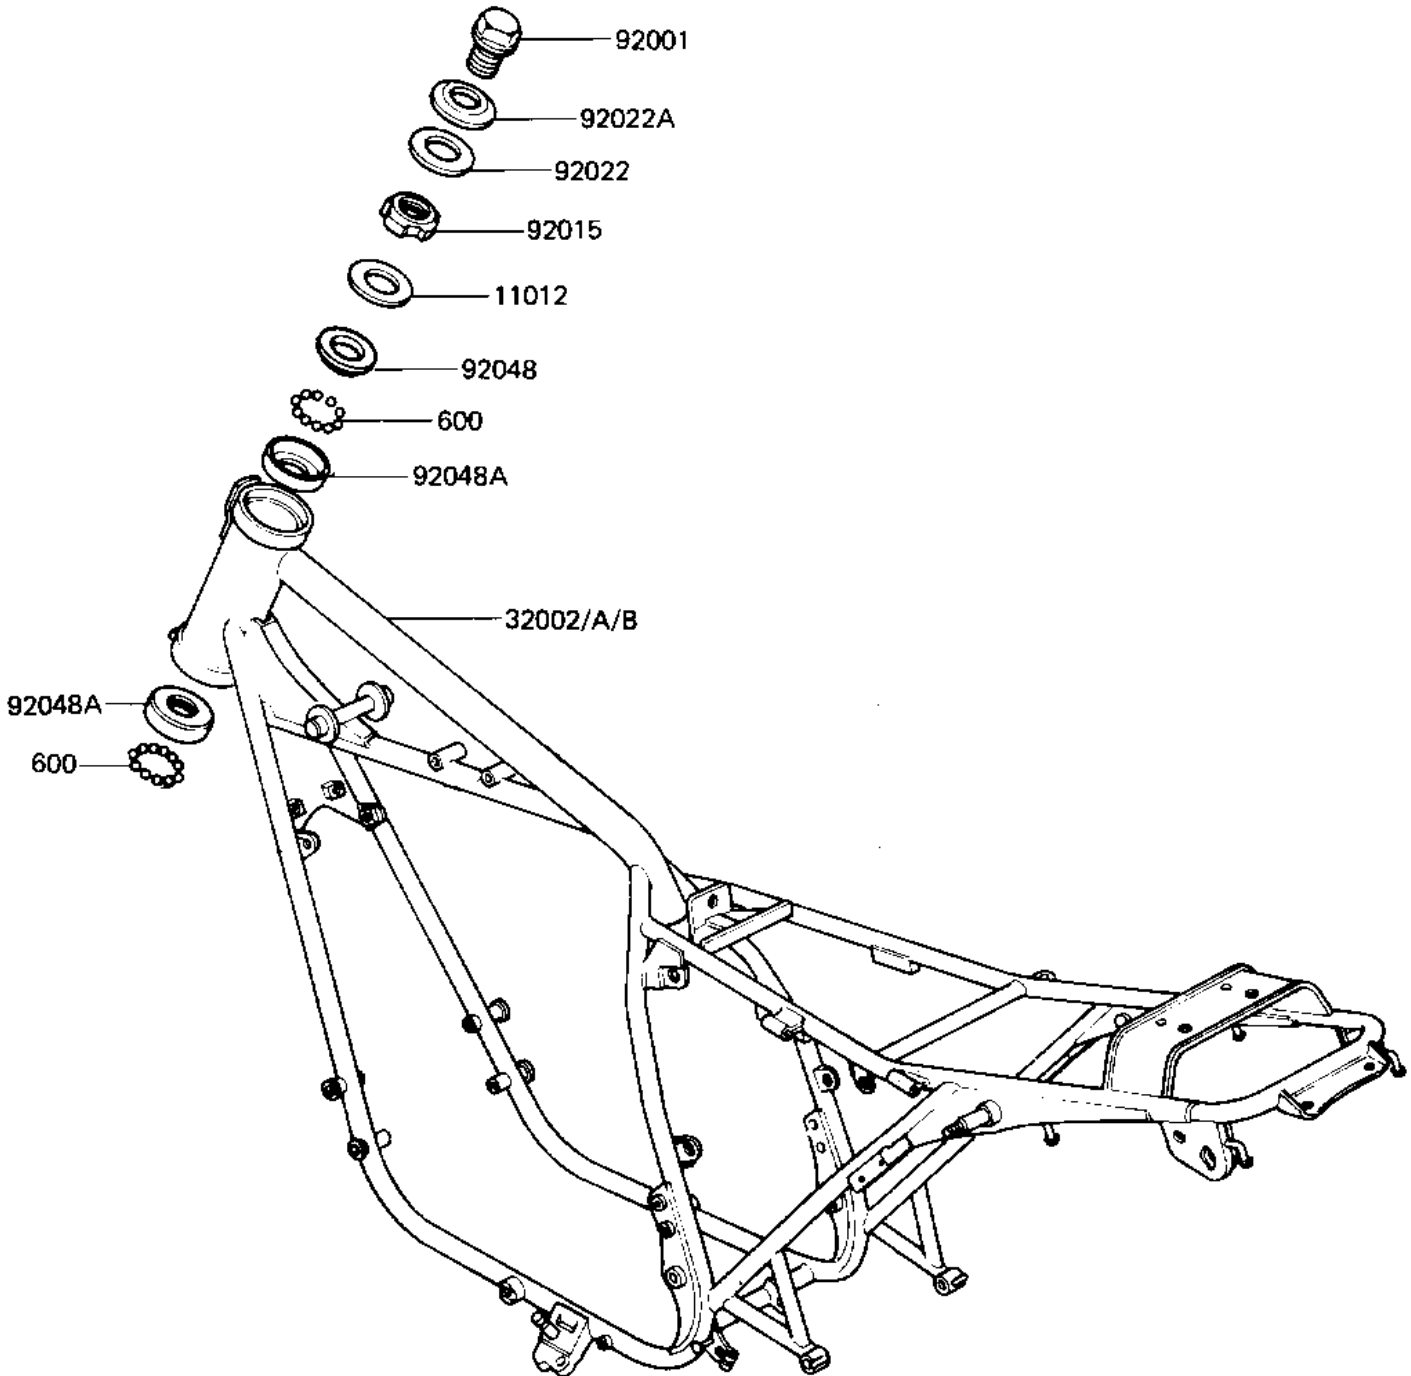

1983 LTD Belt PARTS DIAGRAM

FRAME ('81-'83 D2/D3/D4/D5)

F2120-0144

- 1
- 3
- 3
- 3
- 9
- 9
- 9
- 9
- 9
- 9

1983 LTD Belt PARTS LIST

FRAME ('81-'83 D2/D3/D4/D5)

ITEM NAME	PART NUMBER	QUANTITY
CAP, STEERING STEM (Ref # 11012)	46098-016	1
FRAME-COMP (Ref # 32002B)	32002-1506	1
BOLT,STEERG STEM HEAD (Ref # 92001)	92007-031	1
NUT STEERING STEM LCK (Ref # 92015)	92090-007	1
WASHER,WAVE (Ref # 92022)	46100-003	1
WASHER,STEERG STM HD (Ref # 92022A)	92022-230	1
CONE STRNG STEM BERNG (Ref # 92048)	92047-006	1
RACE STRNG STEM BERNG (Ref # 92048A)	92048-006	2
BALL STEEL 1/4' (Ref # 600)	600A0800	38