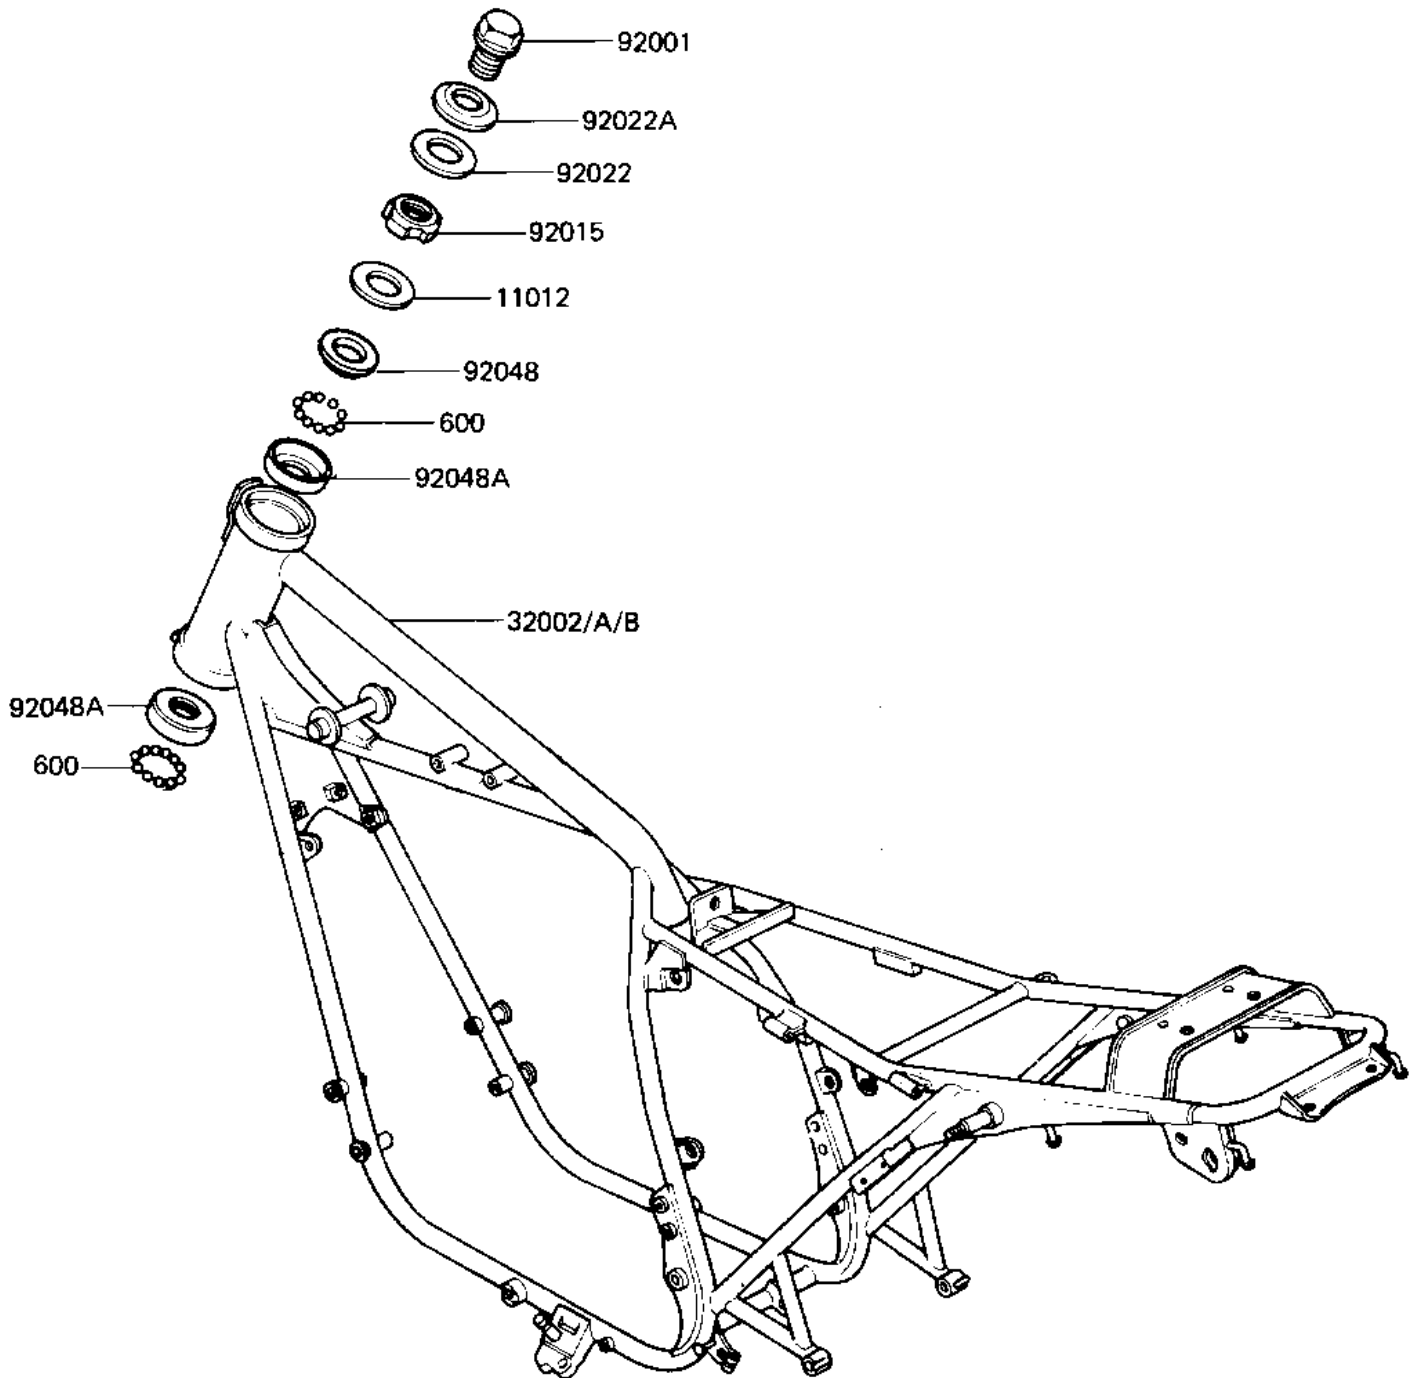

1982 LTD Belt PARTS DIAGRAM

FRAME ('81-'83 D2/D3/D4/D5)

F2120-0144

- 1
- 3
- 3
- 3
- 9
- 9
- 9
- 9
- 9
- 9

1982 LTD Belt PARTS LIST

FRAME ('81-'83 D2/D3/D4/D5)

ITEM NAME	PART NUMBER	QUANTITY
CAP, STEERING STEM (Ref # 11012)	46098-016	1
FRAME-COMP (Ref # 32002A)	32002-1506	1
BOLT,STEERG STEM HEAD (Ref # 92001)	92007-031	1
NUT STEERING STEM LCK (Ref # 92015)	92090-007	1
WASHER,WAVE (Ref # 92022)	46100-003	1
WASHER,STEERG STM HD (Ref # 92022A)	92022-230	1
CONE STRNG STEM BERNG (Ref # 92048)	92047-006	1
RACE STRNG STEM BERNG (Ref # 92048A)	92048-006	2
BALL STEEL 1/4' (Ref # 600)	600A0800	38