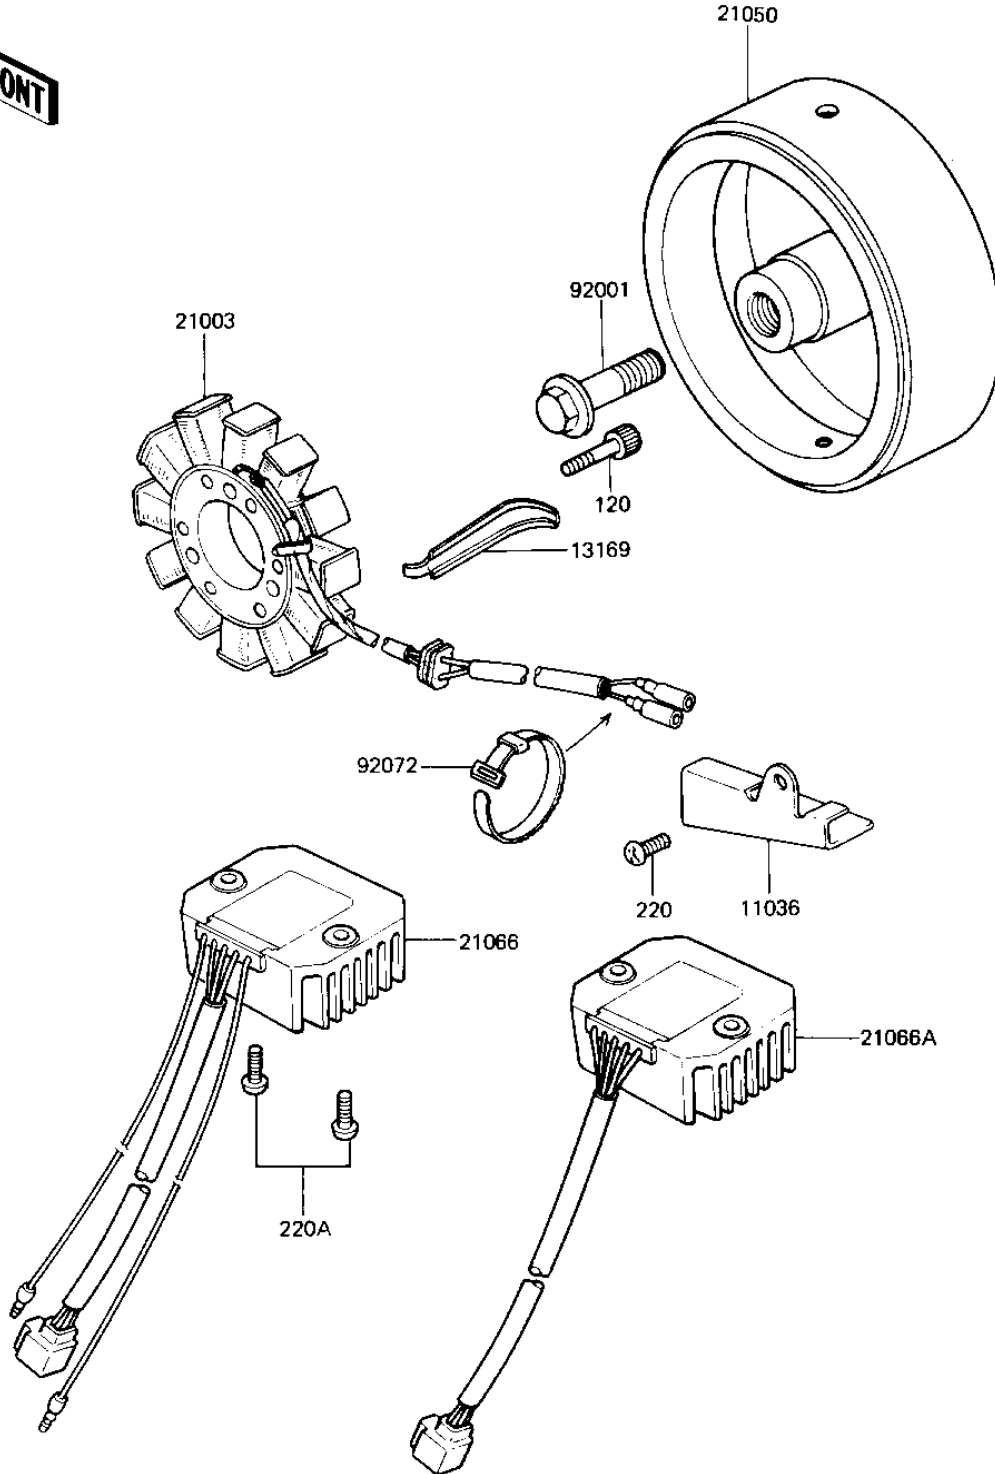

1983 LTD Belt PARTS DIAGRAM

GENERATOR/REGULATOR ('81-'83 D2/D3/D4/D5)

E1810-0064

- 1
- 1
- 2
- 2
- 2
- 2
- 5
- 5

1983 LTD Belt PARTS LIST

GENERATOR/REGULATOR ('81-'83 D2/D3/D4/D5)

ITEM NAME	PART NUMBER	QUANTITY
BRACKET-A,LEAD CLAMP (Ref # 11036)	11036-1184	1
PLATE,LEAD CLAMP (Ref # 13169)	13169-1008	1
STATOR.ASSY,GENERATER (Ref # 21003)	21003-1009	1
FLYWHEEL (Ref # 21050)	21050-1004	1
REGULATOR-VOLTAGE (Ref # 21066A)	21066-1032	1
BOLT,10X40 (Ref # 92001)	92002-1303	1
BAND,SHORT (Ref # 92072)	92072-030	1
BOLT,ALLEN,6X28 (Ref # 120)	120P0628	3
SCREW PAN HEAD 6X10 (Ref # 220)	220B0610	1
SCREW PAN HEAD 6X14 (Ref # 220A)	220B0614	2