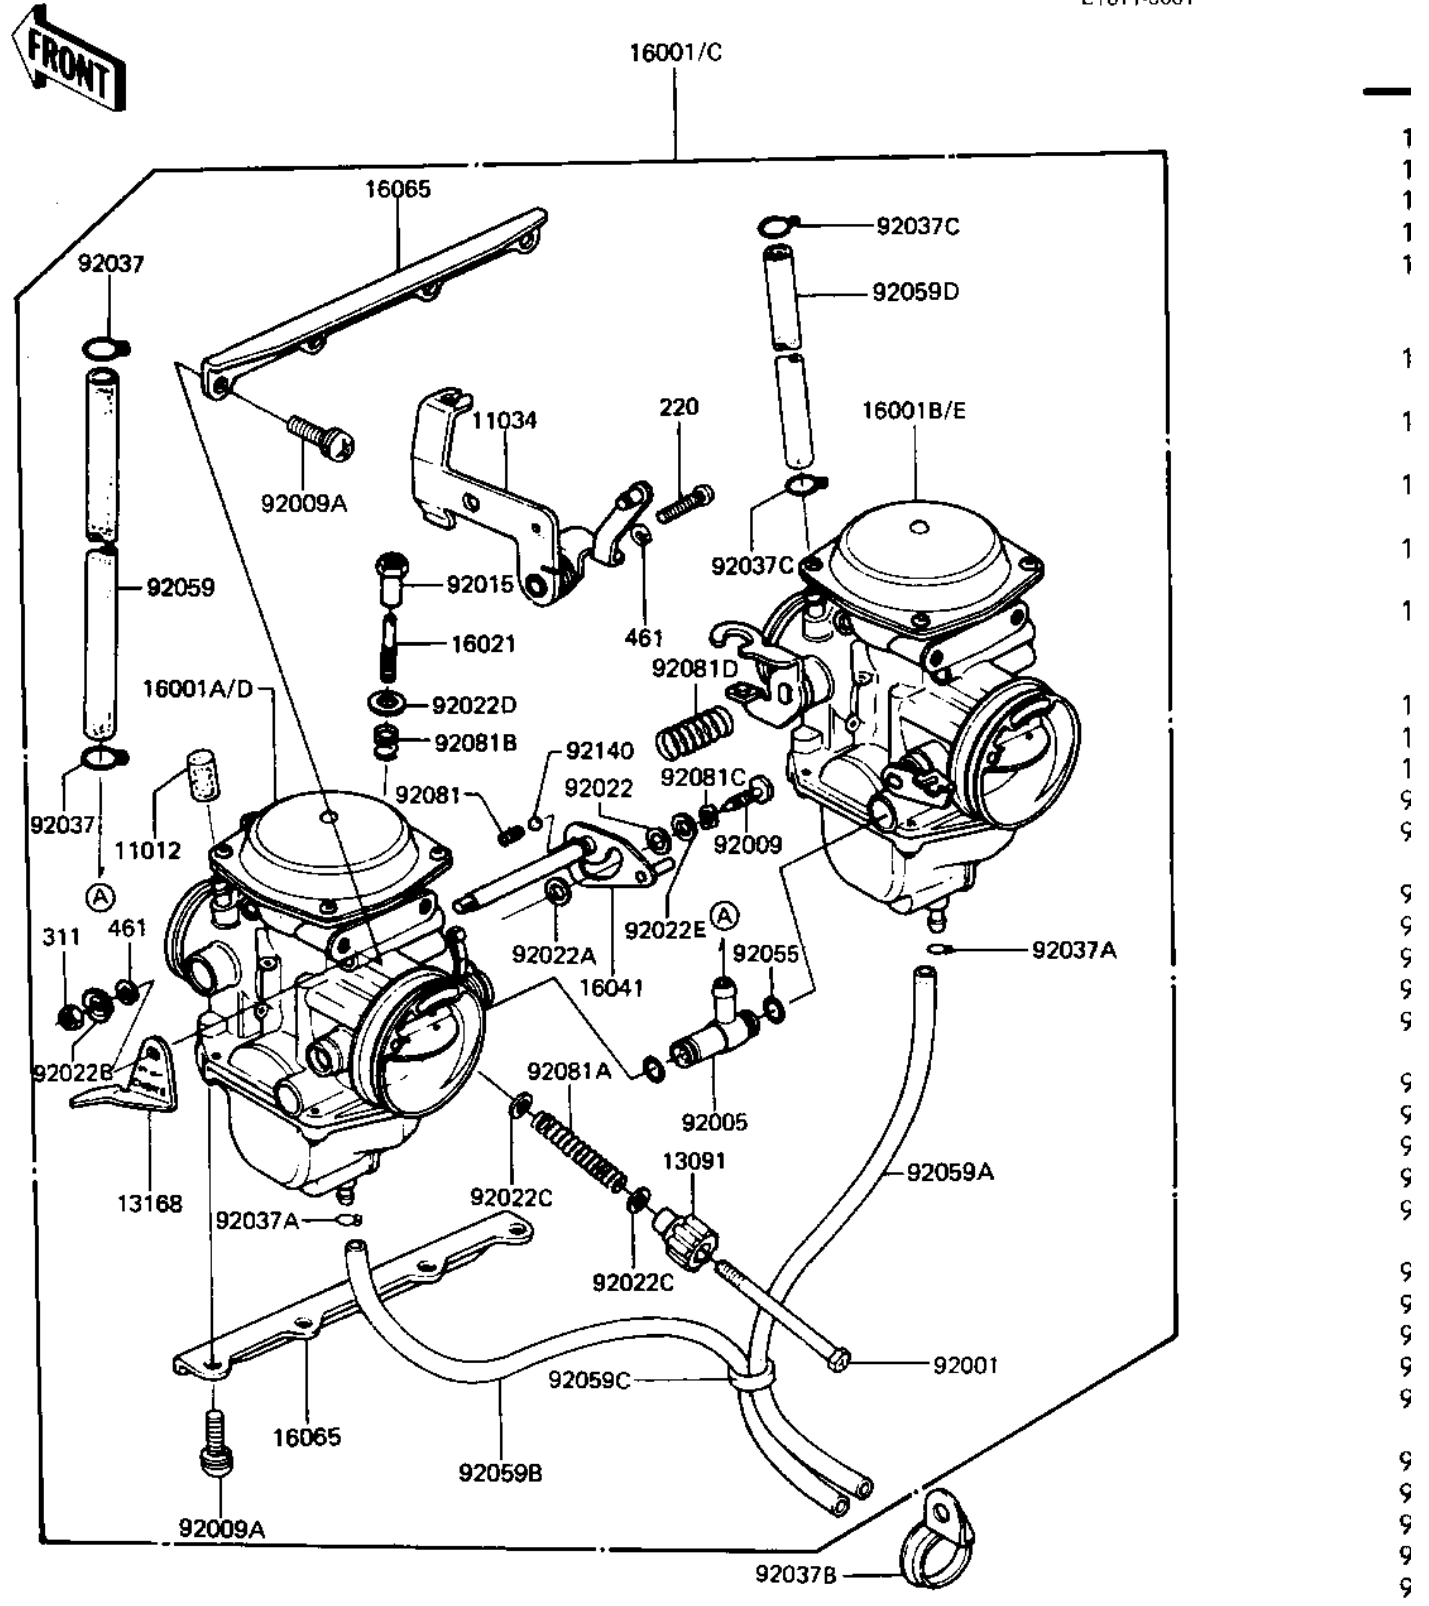

1982 LTD Belt PARTS DIAGRAM

CARBURETOR ASSY ('81-'83 D2/D3/D4/D5)

E1611-0001