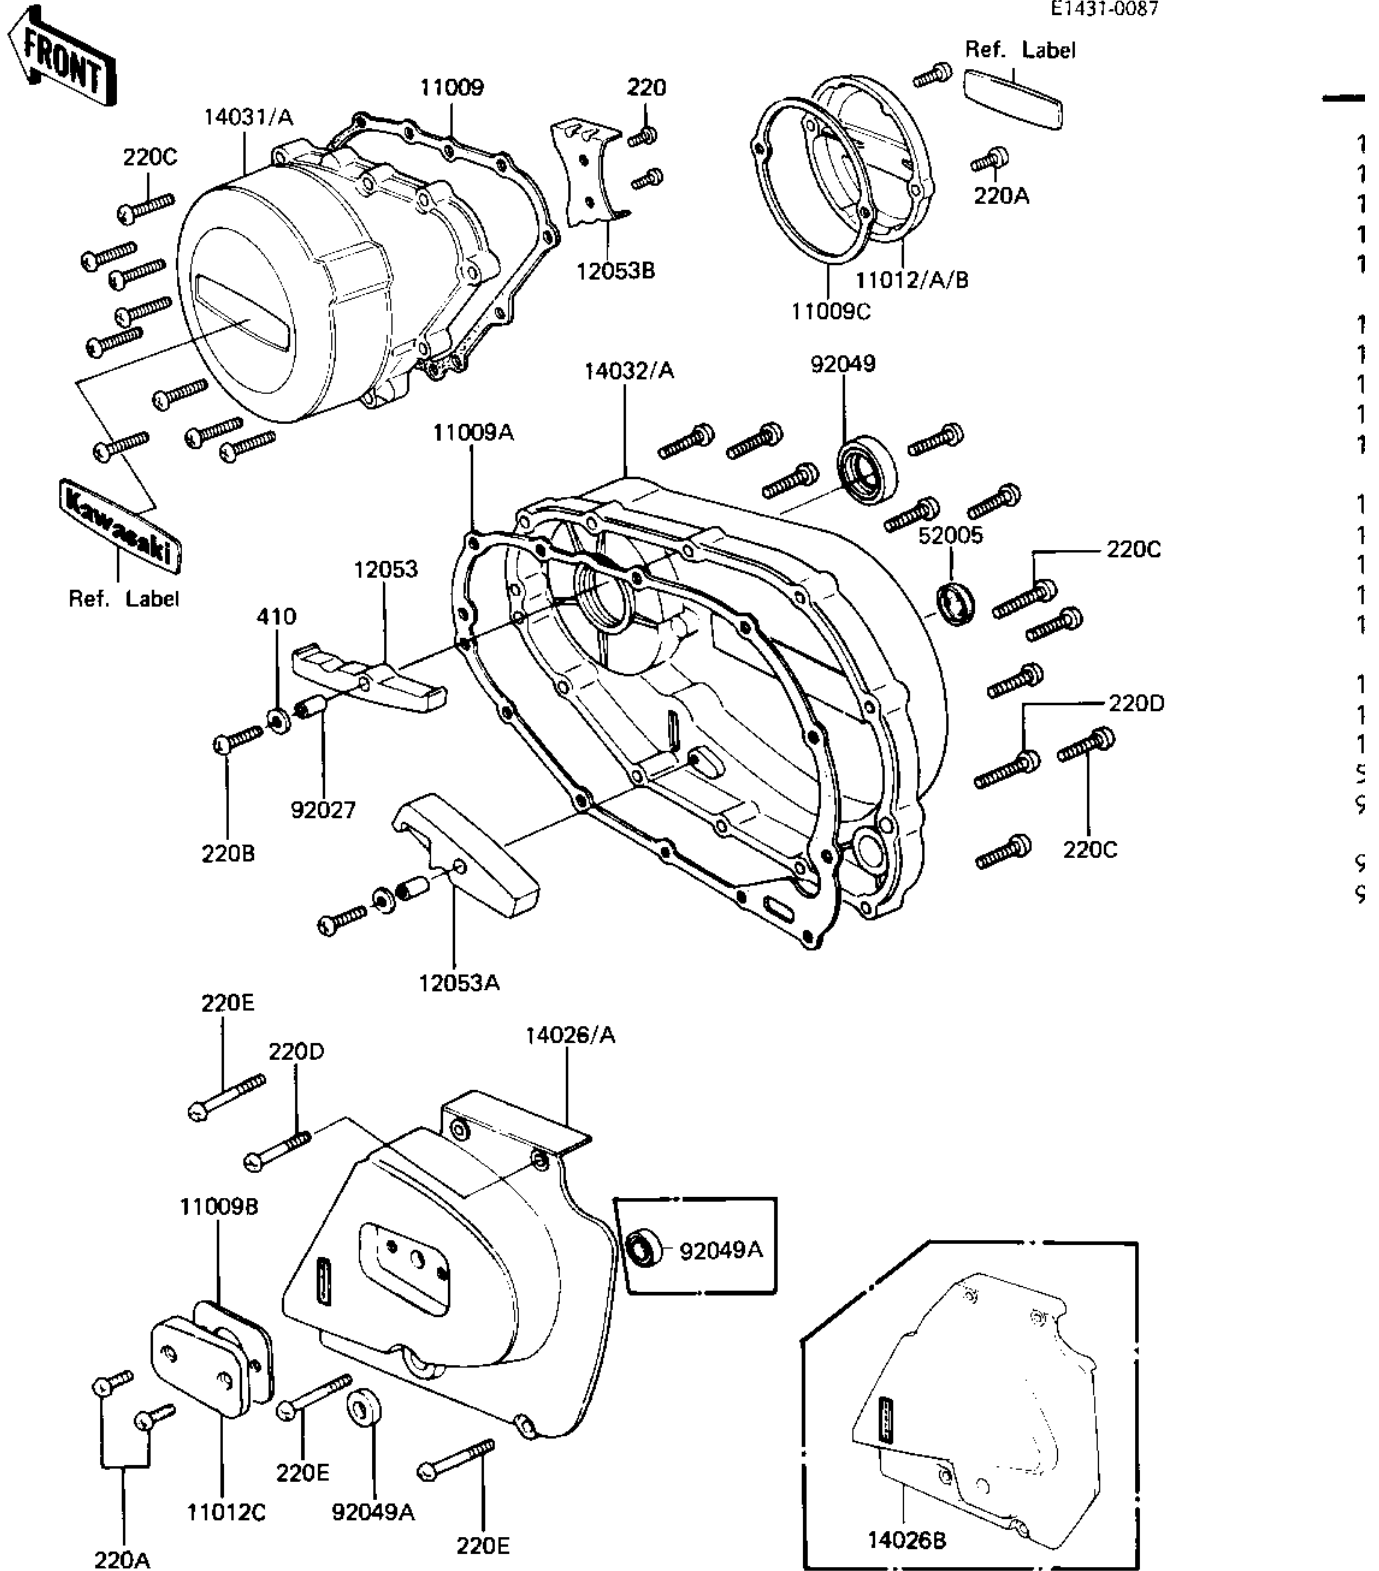

1983 LTD Belt PARTS DIAGRAM

ENGINE COVERS ('81-'83 D2/D3/D4/D5)

E1431-0087

1983 LTD Belt PARTS LIST

ENGINE COVERS ('81-'83 D2/D3/D4/D5)

ITEM NAME	PART NUMBER	QUANTITY
GASKET,GENERATER COV. (Ref # 11009)	11009-1032	1
GASKET,CLUTCH COVER (Ref # 11009A)	11009-1033	1
GASKET,BREAKER COVER (Ref # 11009C)	14050-010	1
CAP,PULSING COIL (Ref # 11012A)	11012-1224	1
GUIDE,PRIMARY CHAIN (Ref # 12053)	12053-1004	1
GUIDE,PRIMARY CHAIN (Ref # 12053A)	12053-1005	1
GUIDE,CHAIN (Ref # 12053B)	12053-1014	1
COVER-CHAIN,BUFF FINI (Ref # 14026B)	14026-1050	1
COVER-GENERATOR,BUFF (Ref # 14031A)	14031-1083	1
COVER-CLUTCH (Ref # 14032A)	14032-1056	1
GAUGE,OIL LEVEL (Ref # 52005)	52005-1009	1
COLLAR,8X15 (Ref # 92027)	92027-1079	2
OIL SEAL,R.H CRNKSFT (Ref # 92049)	92050-065	1
SCREW PAN HEAD 5X8 (Ref # 220)	220B0508	2
SCREW PAN HEAD 6X18 (Ref # 220A)	220B0618	2
SCREW PAN HEAD 6X25 (Ref # 220B)	220B0625	2
SCREW PAN HEAD 6X30 (Ref # 220C)	220B0630	20
SCREW PAN HEAD 6X40 (Ref # 220D)	220B0640	2
SCREW PAN HEAD 6X50 (Ref # 220E)	220B0650	3
WASHER PLAIN 6MM (Ref # 410)	410B0600	2