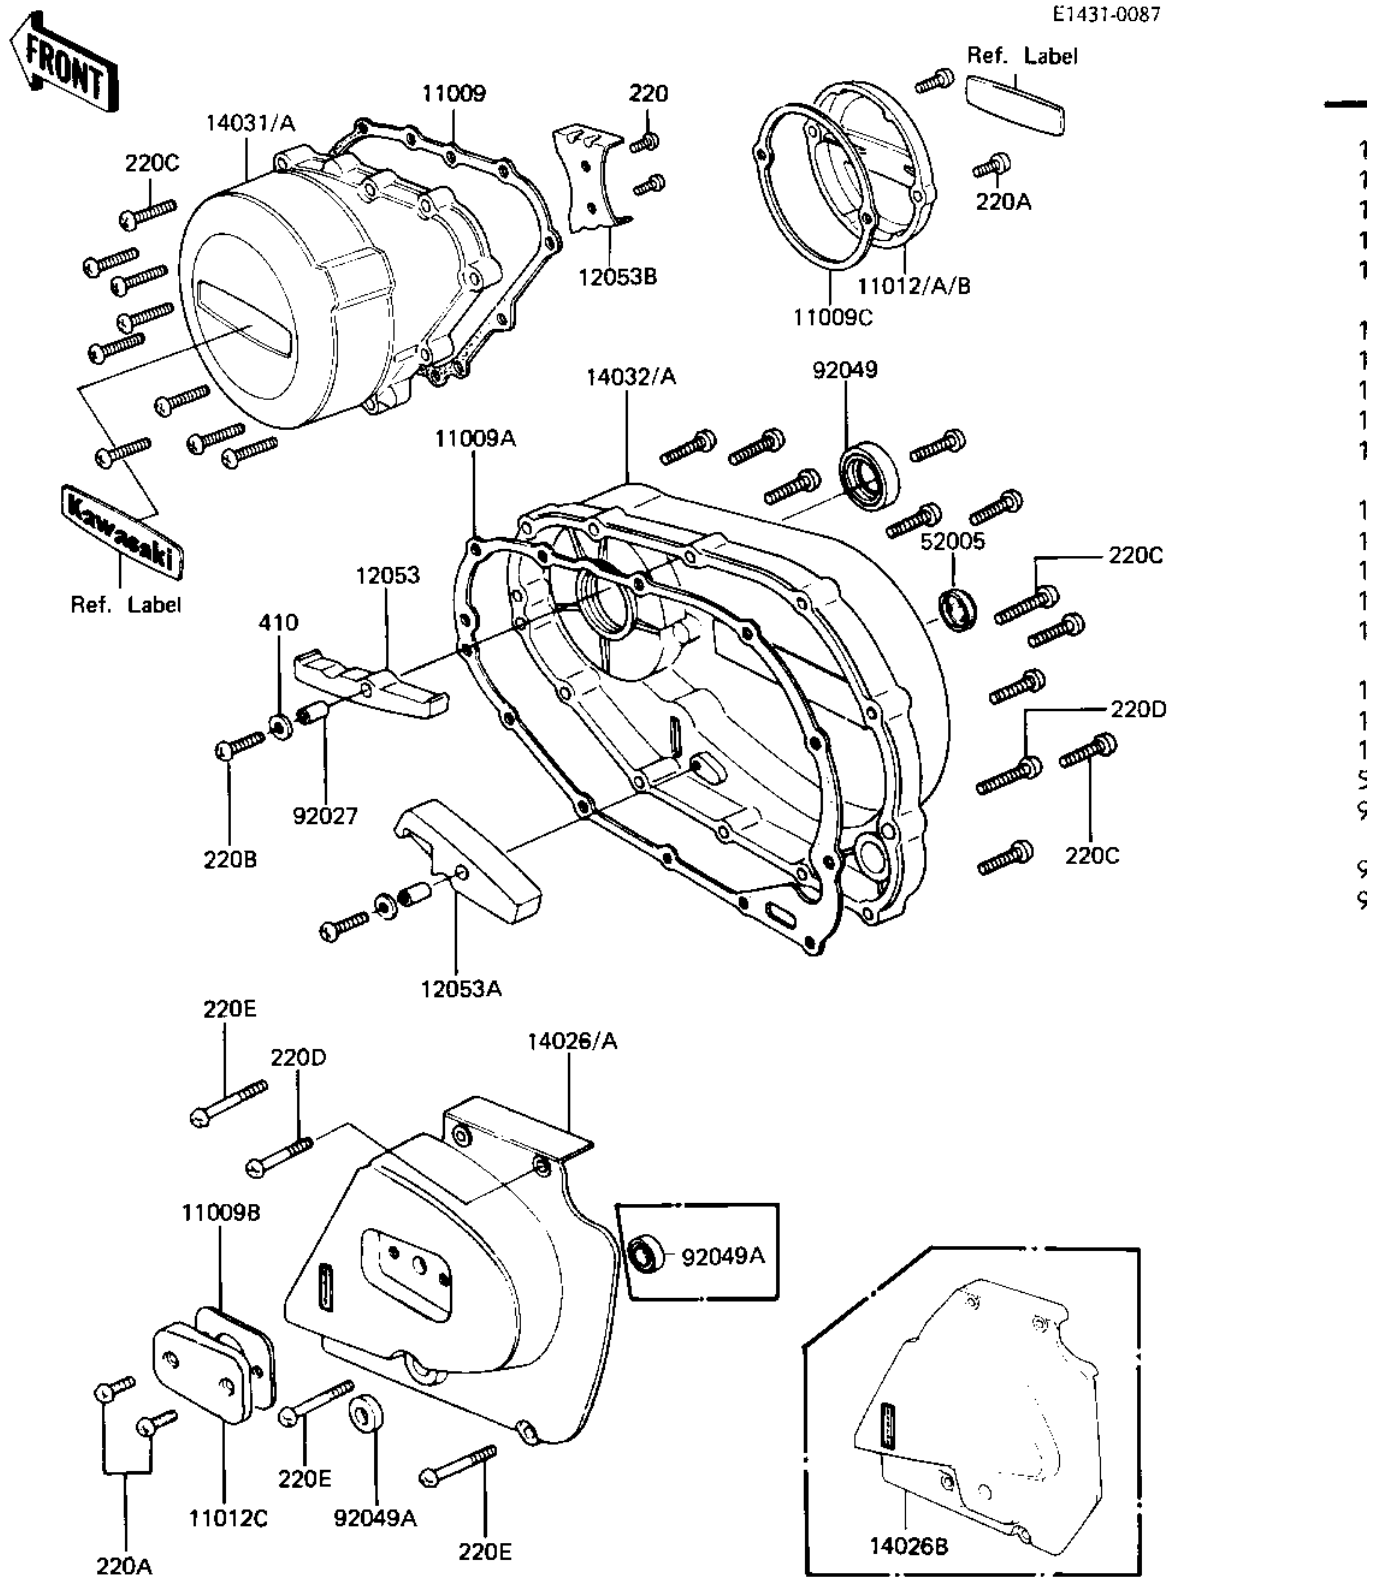

1982 LTD Belt PARTS DIAGRAM

ENGINE COVERS ('81-'83 D2/D3/D4/D5)

E1431-0087

1982 LTD Belt PARTS LIST

ENGINE COVERS ('81-'83 D2/D3/D4/D5)

ITEM NAME	PART NUMBER	QUANTITY
GASKET,GENERATER COV. (Ref # 11009)	11009-1032	1
GASKET,CLUTCH COVER (Ref # 11009A)	11009-1033	1
GASKET,BREAKER COVER (Ref # 11009C)	14050-010	1
CAP,PULSING COIL (Ref # 11012)	11012-1197	1
GUIDE,PRIMARY CHAIN (Ref # 12053)	12053-1004	1
GUIDE,PRIMARY CHAIN (Ref # 12053A)	12053-1005	1
GUIDE,CHAIN (Ref # 12053B)	12053-1014	1
COVER-CHAIN,BUFF FINI (Ref # 14026B)	14026-1050	1
COVER,GENERATOR,BUFF (Ref # 14031)	14031-1023	1
COVER-CLUTCH (Ref # 14032A)	14032-1056	1
GAUGE,OIL LEVEL (Ref # 52005)	52005-1009	1
COLLAR,8X15 (Ref # 92027)	92027-1079	2
OIL SEAL,R.H CRNKSFT (Ref # 92049)	92050-065	1
SCREW PAN HEAD 5X8 (Ref # 220)	220B0508	2
SCREW PAN HEAD 6X18 (Ref # 220A)	220B0618	2
SCREW PAN HEAD 6X25 (Ref # 220B)	220B0625	2
SCREW PAN HEAD 6X30 (Ref # 220C)	220B0630	20
SCREW PAN HEAD 6X40 (Ref # 220D)	220B0640	2
SCREW PAN HEAD 6X50 (Ref # 220E)	220B0650	3
WASHER PLAIN 6MM (Ref # 410)	410B0600	2