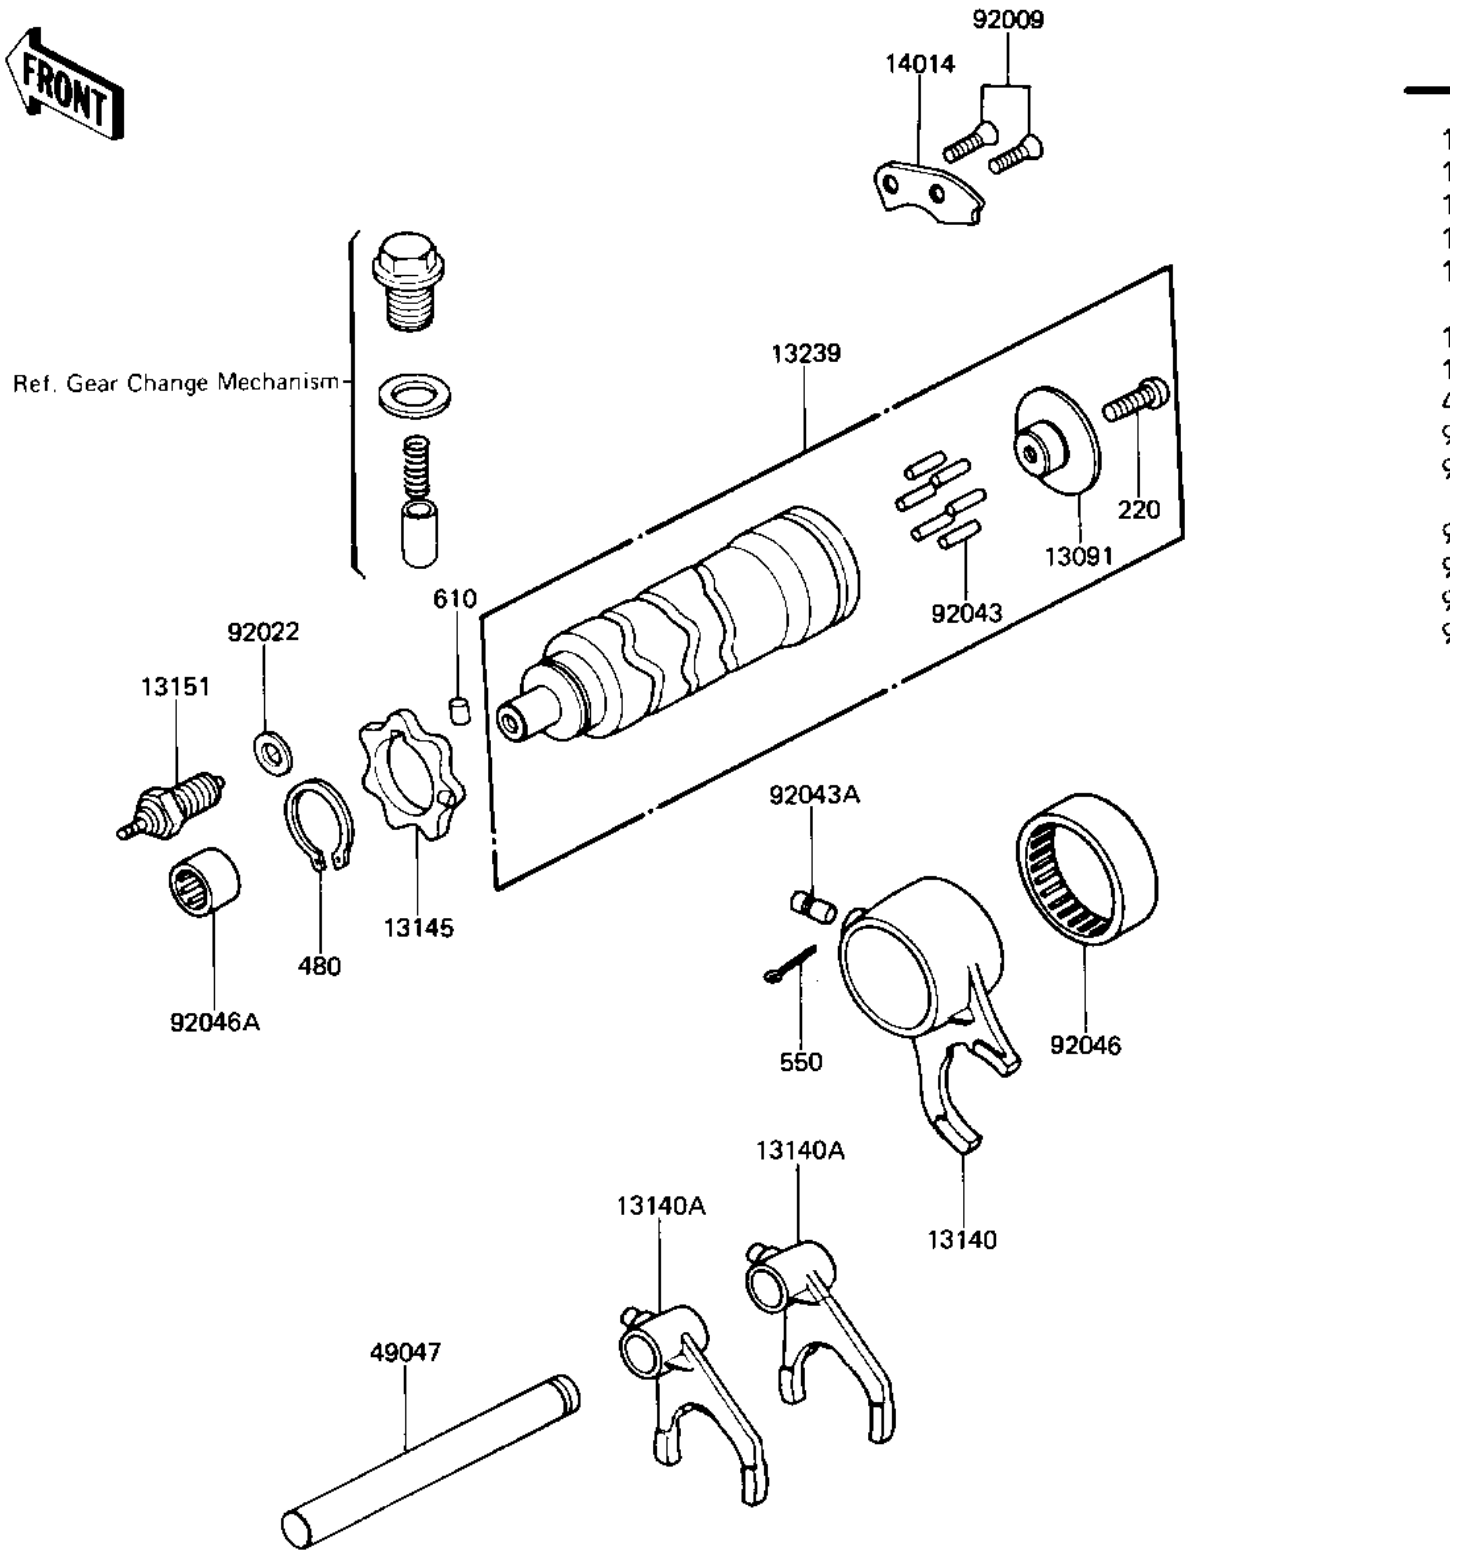

1982 LTD Belt PARTS DIAGRAM

GEAR CHANGE DRUM & FORKS ('81-'83 D2/D3/

E1362-0001

1982 LTD Belt PARTS LIST

GEAR CHANGE DRUM & FORKS ('81-'83 D2/D3/

ITEM NAME	PART NUMBER	QUANTITY
PLATE,SHIFT DRUM PIN (Ref # 13091)	13142-016	1
FORK-SHIFT,5TH&TOP (Ref # 13140)	13140-1053	1
FORK-SHIFT,1,4&2,3 (Ref # 13140A)	13140-1067	2
CAM-CHANGE DRUM (Ref # 13145)	13145-1058	1
SWITCH,NEUTRAL (Ref # 13151)	13151-1007	1
DRUM ASSY,CHANGE (Ref # 13239)	13239-1011	1
PLATE,SIFT DRM POSITN (Ref # 14014)	14014-1001	1
ROD,SHIFT (Ref # 49047)	13209-022	1
SCREW,CSK,6X16 (Ref # 92009)	92009-1007	2
GASKET CHECK VALVE (Ref # 92022)	92065-058	1
PIN GEAR CHANGE DRUM (Ref # 92043)	92042-014	6
DOWEL PIN,8X18 (Ref # 92043A)	92042-021	1
BRG,NEDL,37BTM4312 (Ref # 92046)	92046-051	1
BEARING,NEEDLE,HK1210 (Ref # 92046A)	92046-1010	1
SCREW PAN HEAD 6X14 (Ref # 220)	220B0614	1
CIRCLIP,30MM (Ref # 480)	480J3000	1
PIN COTTER 3.0X20 (Ref # 550)	550D3020	1
PIN-DOWEL,4X6 (Ref # 610)	610A0406	1