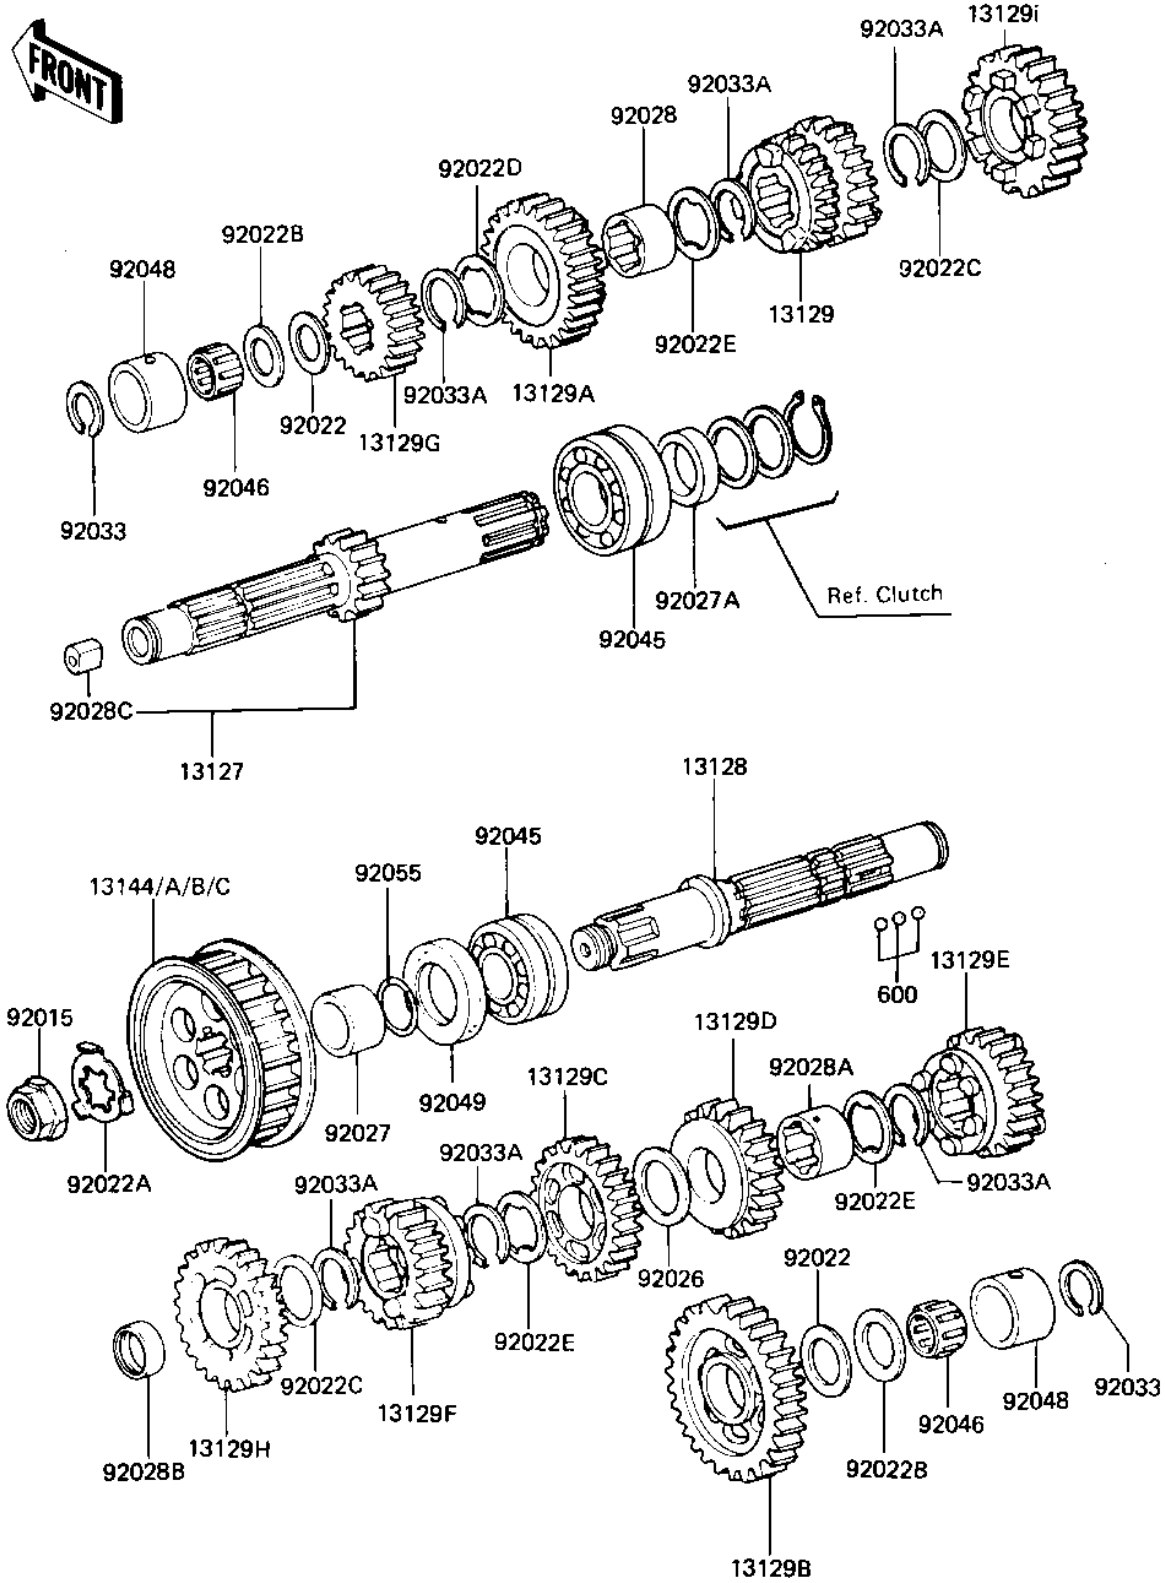

# 1983 LTD Belt PARTS DIAGRAM

TRANSMISSION ('81-'83 D2/D3/D4/D5)

E1361-0020

# 1983 LTD Belt PARTS LIST

TRANSMISSION ('81-'83 D2/D3/D4/D5)

ITEM NAME	PART NUMBER	QUANTITY
SHAFT,DRIVE,13T (Ref # 13127)	13127-1004	1
SHAFT,OUTPUT (Ref # 13128)	13128-1015	1
3RD-4TH GEAR,DRV SHFT (Ref # 13129)	13129-1054	1
TOP GEAR,DRV SHAFT (Ref # 13129A)	13129-1055	1
LOW GEAR,OUTPUT SHAFT (Ref # 13129B)	13129-1056	1
3RD GEAR,OUTPUT SHAFT (Ref # 13129C)	13129-1058	1
4TH GEAR,OUTPUT SHAFT (Ref # 13129D)	13129-1059	1
5TH GEAR,OUTPUT SHAFT (Ref # 13129E)	13129-1060	1
TOP GEAR,OUTPUT SHAFT (Ref # 13129F)	13129-1061	1
2ND GEAR,DRV SHAFT (Ref # 13129G)	13129-1062	1
2ND GEAR,OUTPUT,28T (Ref # 13129H)	13129-1172	1
GEAR,INPUT5TH,23T (Ref # 13129I)	13129-1277	1
SPROCKET-OUTPUT,24T (Ref # 13144B)	13144-1065	1
NUT,20MM (Ref # 92015)	92015-1254	1
WASHER THRUST (Ref # 92022)	92022-112	2
WASHER,CLAW (Ref # 92022A)	92022-1170	1
SHIM-KICK SHAFT (Ref # 92022B)	92022-144	AR
WASHER-PLAIN 25MM (Ref # 92022C)	92022-159	2
WASHER-LOCK (Ref # 92022D)	92024-033	1
WASHER-LOCK (Ref # 92022E)	92024-038	3
WASHER,THRUST (Ref # 92026)	92026-079	1
COLLAR,ENG SPROCKET (Ref # 92027)	92027-288	1
COLLAR (Ref # 92027A)	92027-289	1
BUSHING,OUTPUT 3RD GR (Ref # 92028)	92028-1002	1
BUSHING,OUTPUT GEAR (Ref # 92028A)	92028-1268	1
BUSHING,2ND GEAR (Ref # 92028B)	92028-1177	1
BUSHING,DRIVE SHAFT (Ref # 92028C)	92028-155	1
CIRCLIP (Ref # 92033)	92033-015	2
CIRCLIP (Ref # 92033A)	92033-026	6

## 1983 LTD Belt PARTS LIST

TRANSMISSION ('81-'83 D2/D3/D4/D5)

ITEM NAME	PART NUMBER	QUANTITY
BEARING,B,5205ANX4PX (Ref # 92045)	92045-031	2
BRG,N,20R25139 (Ref # 92046)	92046-044	2
RACE,OUT & DRV SHAFT (Ref # 92048)	92048-1001	2
OIL SEAL SC325210 (Ref # 92049)	92050-024	1
"O" RING (Ref # 92055)	92055-035	1
BALL STEEL 5/32' (Ref # 600)	600A0500	3