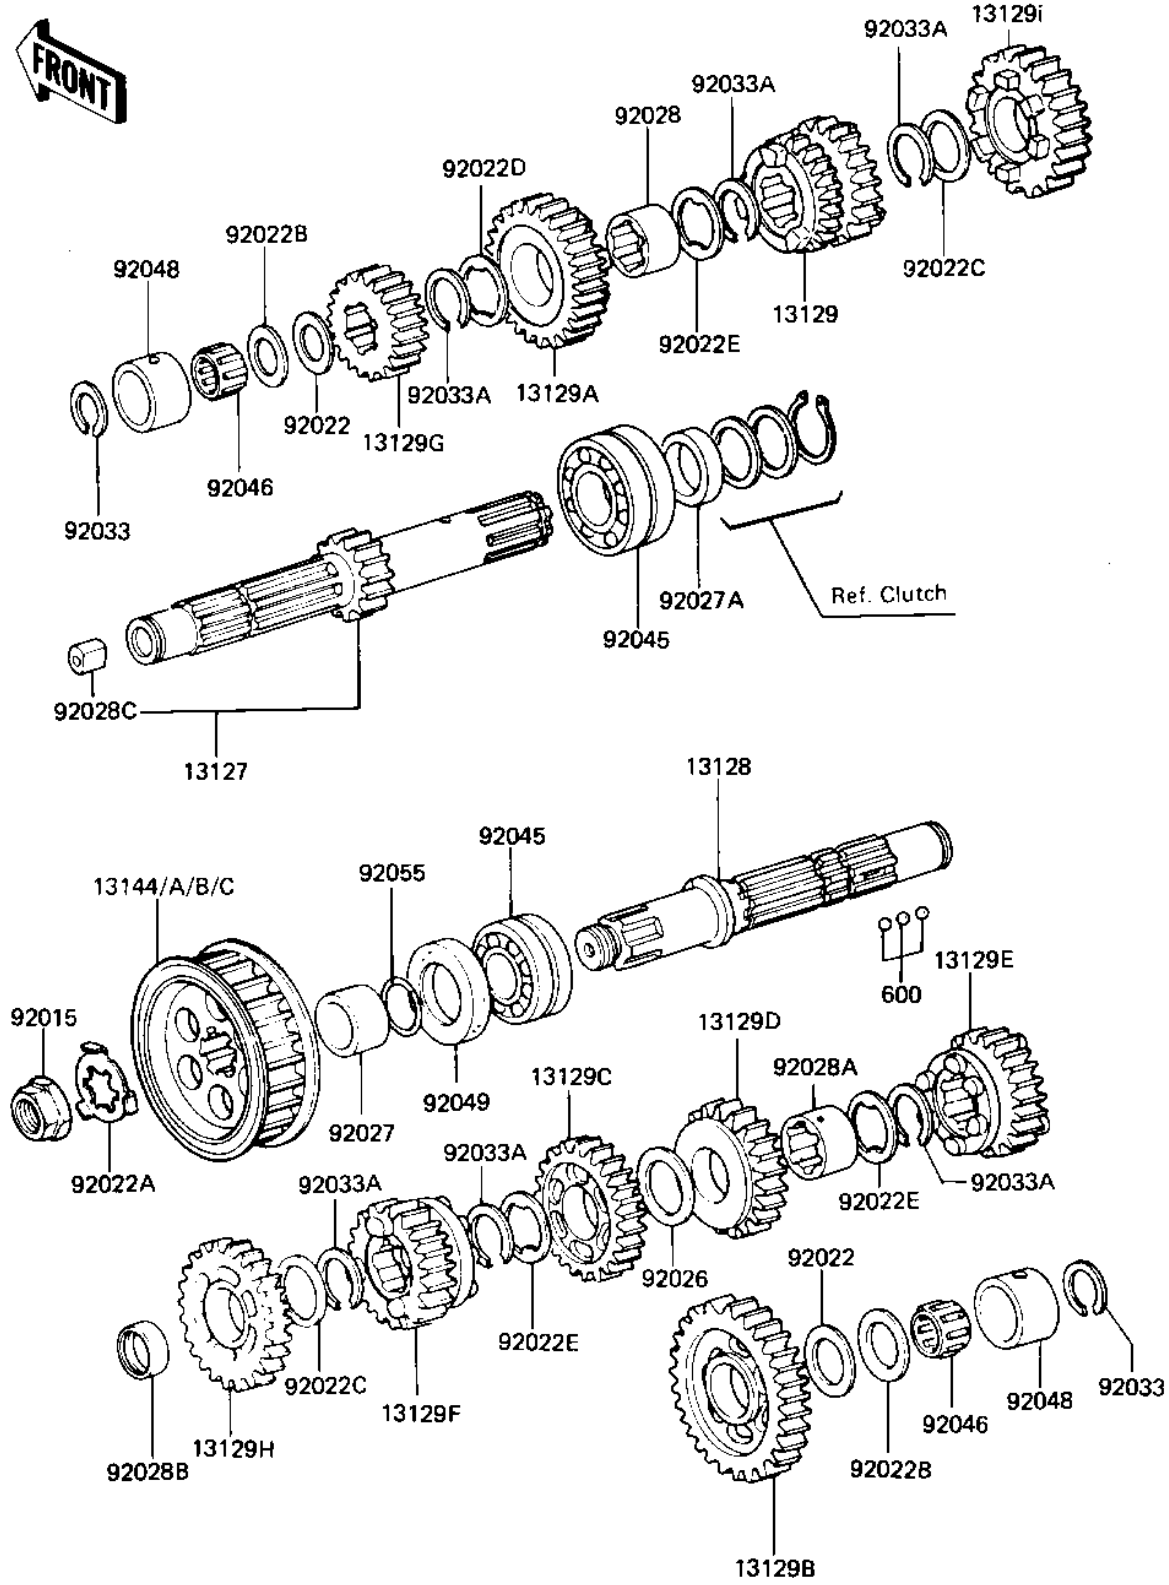

1982 LTD Belt PARTS DIAGRAM

TRANSMISSION ('81-'83 D2/D3/D4/D5)

E1361-0020

1982 LTD Belt PARTS LIST

TRANSMISSION ('81-'83 D2/D3/D4/D5)

ITEM NAME	PART NUMBER	QUANTITY
SHAFT,DRIVE,13T (Ref # 13127)	13127-1004	1
SHAFT,OUTPUT (Ref # 13128)	13128-1015	1
3RD-4TH GEAR,DRV SHFT (Ref # 13129)	13129-1054	1
TOP GEAR,DRV SHAFT (Ref # 13129A)	13129-1055	1
LOW GEAR,OUTPUT SHAFT (Ref # 13129B)	13129-1056	1
3RD GEAR,OUTPUT SHAFT (Ref # 13129C)	13129-1058	1
4TH GEAR,OUTPUT SHAFT (Ref # 13129D)	13129-1059	1
5TH GEAR,OUTPUT SHAFT (Ref # 13129E)	13129-1060	1
TOP GEAR,OUTPUT SHAFT (Ref # 13129F)	13129-1061	1
2ND GEAR,DRV SHAFT (Ref # 13129G)	13129-1062	1
2ND GEAR,OUTPUT,28T (Ref # 13129H)	13129-1172	1
GEAR,INPUT5TH,23T (Ref # 13129I)	13129-1277	1
SPROCKET-OUTPUT,24T (Ref # 13144A)	13144-1065	1
SPROCKET-OUTPUT,24T (Ref # 13144C)	13144-1065	1
NUT,20MM (Ref # 92015)	92015-1254	1
WASHER THRUST (Ref # 92022)	92022-112	2
WASHER,CLAW (Ref # 92022A)	92022-1170	1
SHIM-KICK SHAFT (Ref # 92022B)	92022-144	AR
WASHER-PLAIN 25MM (Ref # 92022C)	92022-159	2
WASHER-LOCK (Ref # 92022D)	92024-033	1
WASHER-LOCK (Ref # 92022E)	92024-038	3
WASHER,THRUST (Ref # 92026)	92026-079	1
COLLAR,ENG SPROCKET (Ref # 92027)	92027-288	1
COLLAR (Ref # 92027A)	92027-289	1
BUSHING,OUTPUT 3RD GR (Ref # 92028)	92028-1002	1
BUSHING,OUTPUT GEAR (Ref # 92028A)	92028-1268	1
BUSHING,2ND GEAR (Ref # 92028B)	92028-1177	1
BUSHING,DRIVE SHAFT (Ref # 92028C)	92028-155	1
CIRCLIP (Ref # 92033)	92033-015	2

1982 LTD Belt PARTS LIST

TRANSMISSION ('81-'83 D2/D3/D4/D5)

ITEM NAME	PART NUMBER	QUANTITY
CIRCLIP (Ref # 92033A)	92033-026	6
BEARING,B,5205ANX4PX (Ref # 92045)	92045-031	2
BRG,N,20R25139 (Ref # 92046)	92046-044	2
RACE,OUT & DRV SHAFT (Ref # 92048)	92048-1001	2
OIL SEAL SC325210 (Ref # 92049)	92050-024	1
"O" RING (Ref # 92055)	92055-035	1
BALL STEEL 5/32' (Ref # 600)	600A0500	3